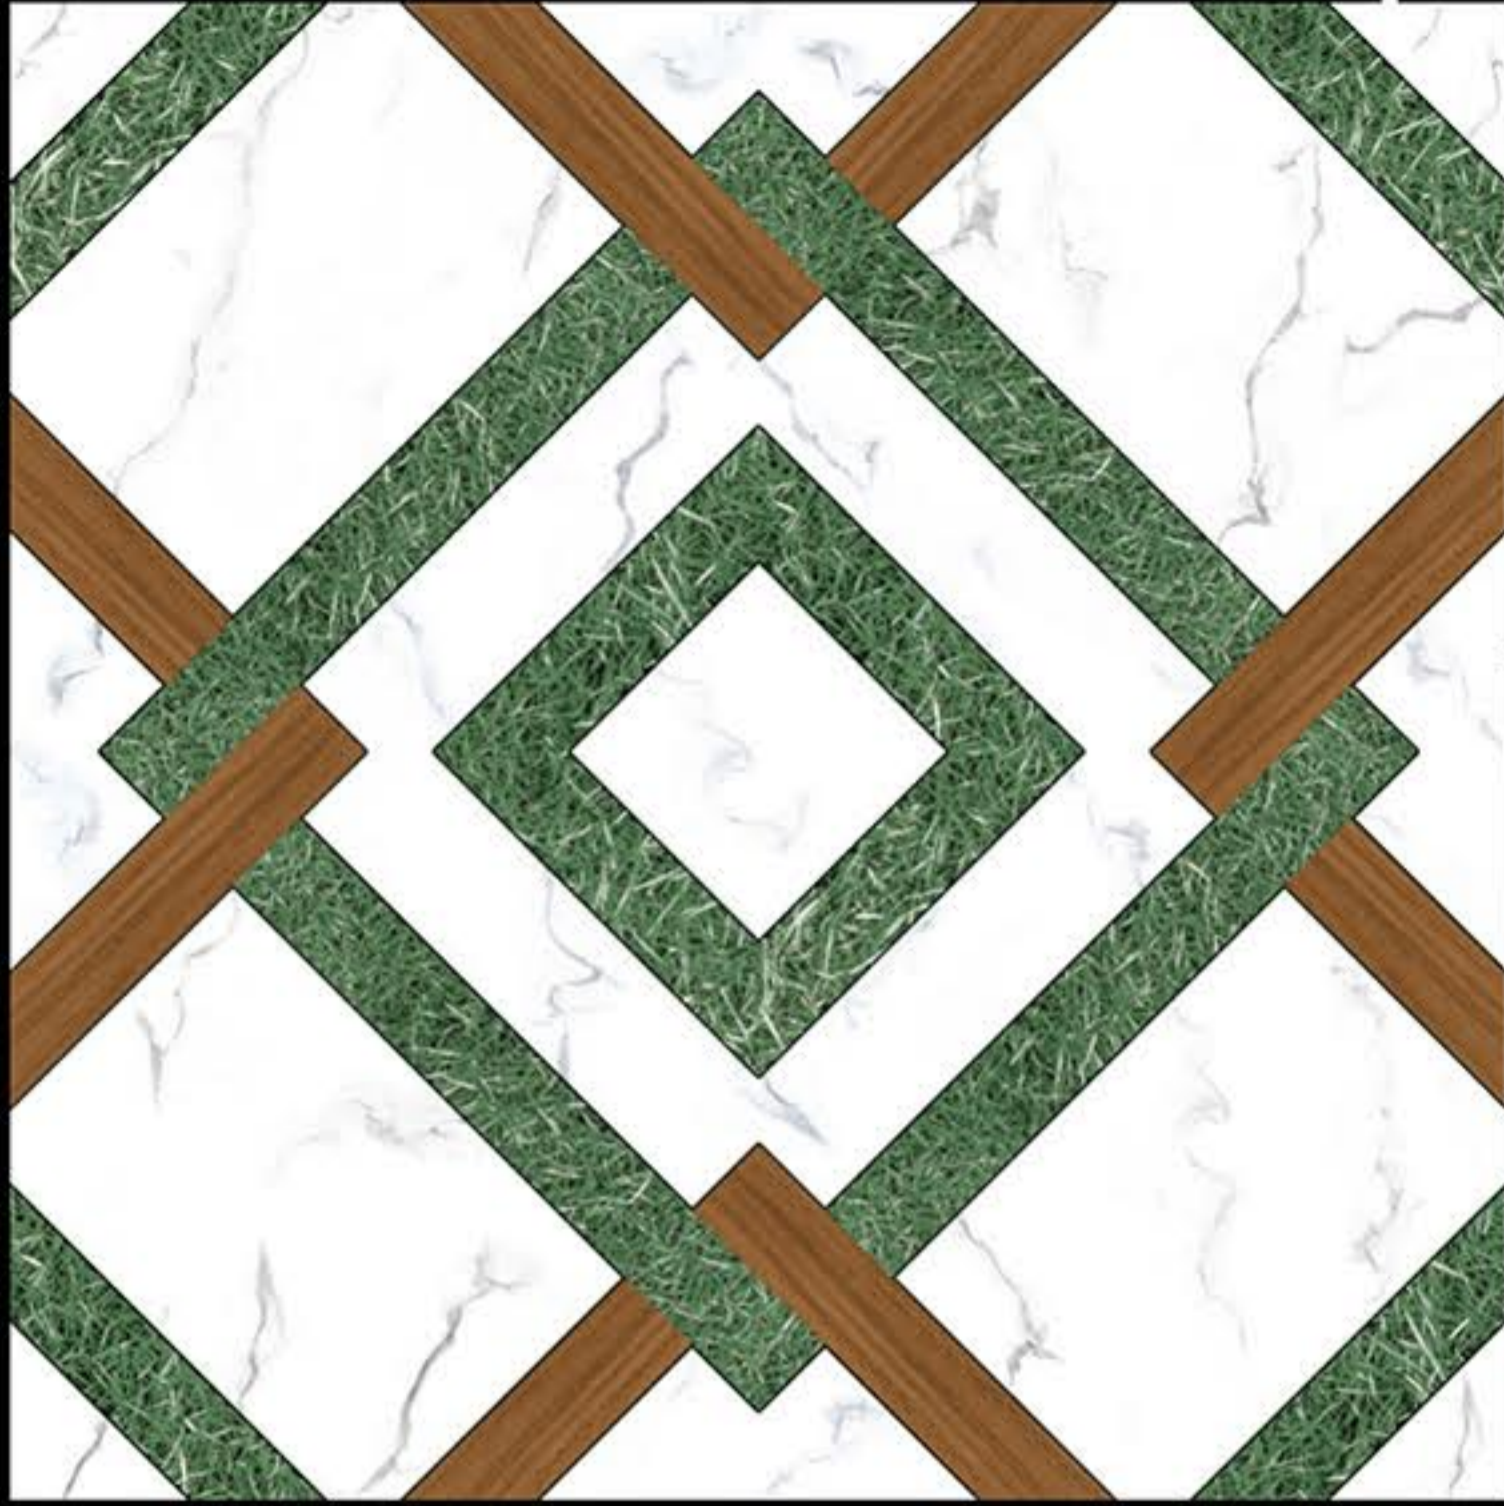

Matt Finish
Green Series

600X
600 mm