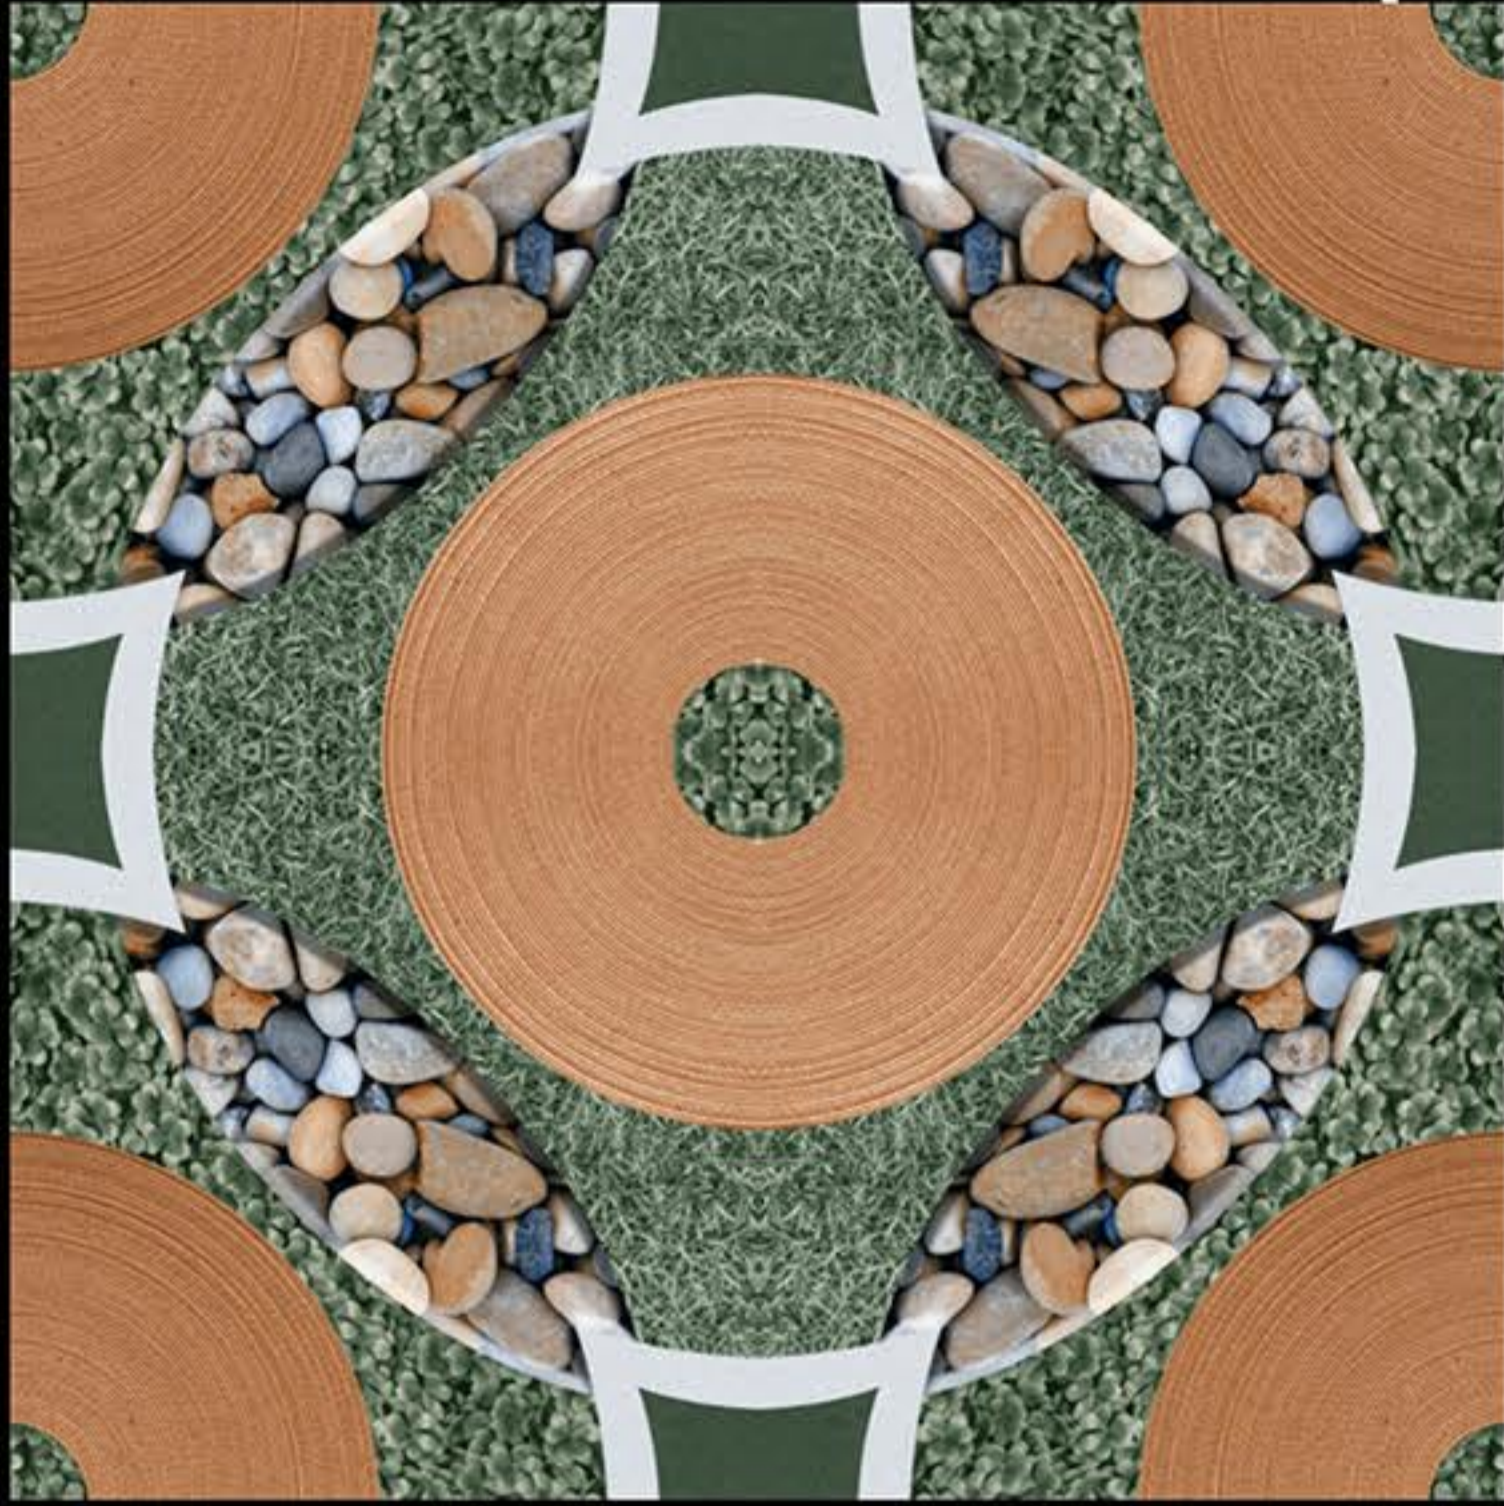

ModernCollection

Matt Finish
Green Series

600X
600 mm

WHITE BODY
PORCELINE TILE

5007

ModernCollection

Matt Finish
Green Series

600X
600 mm