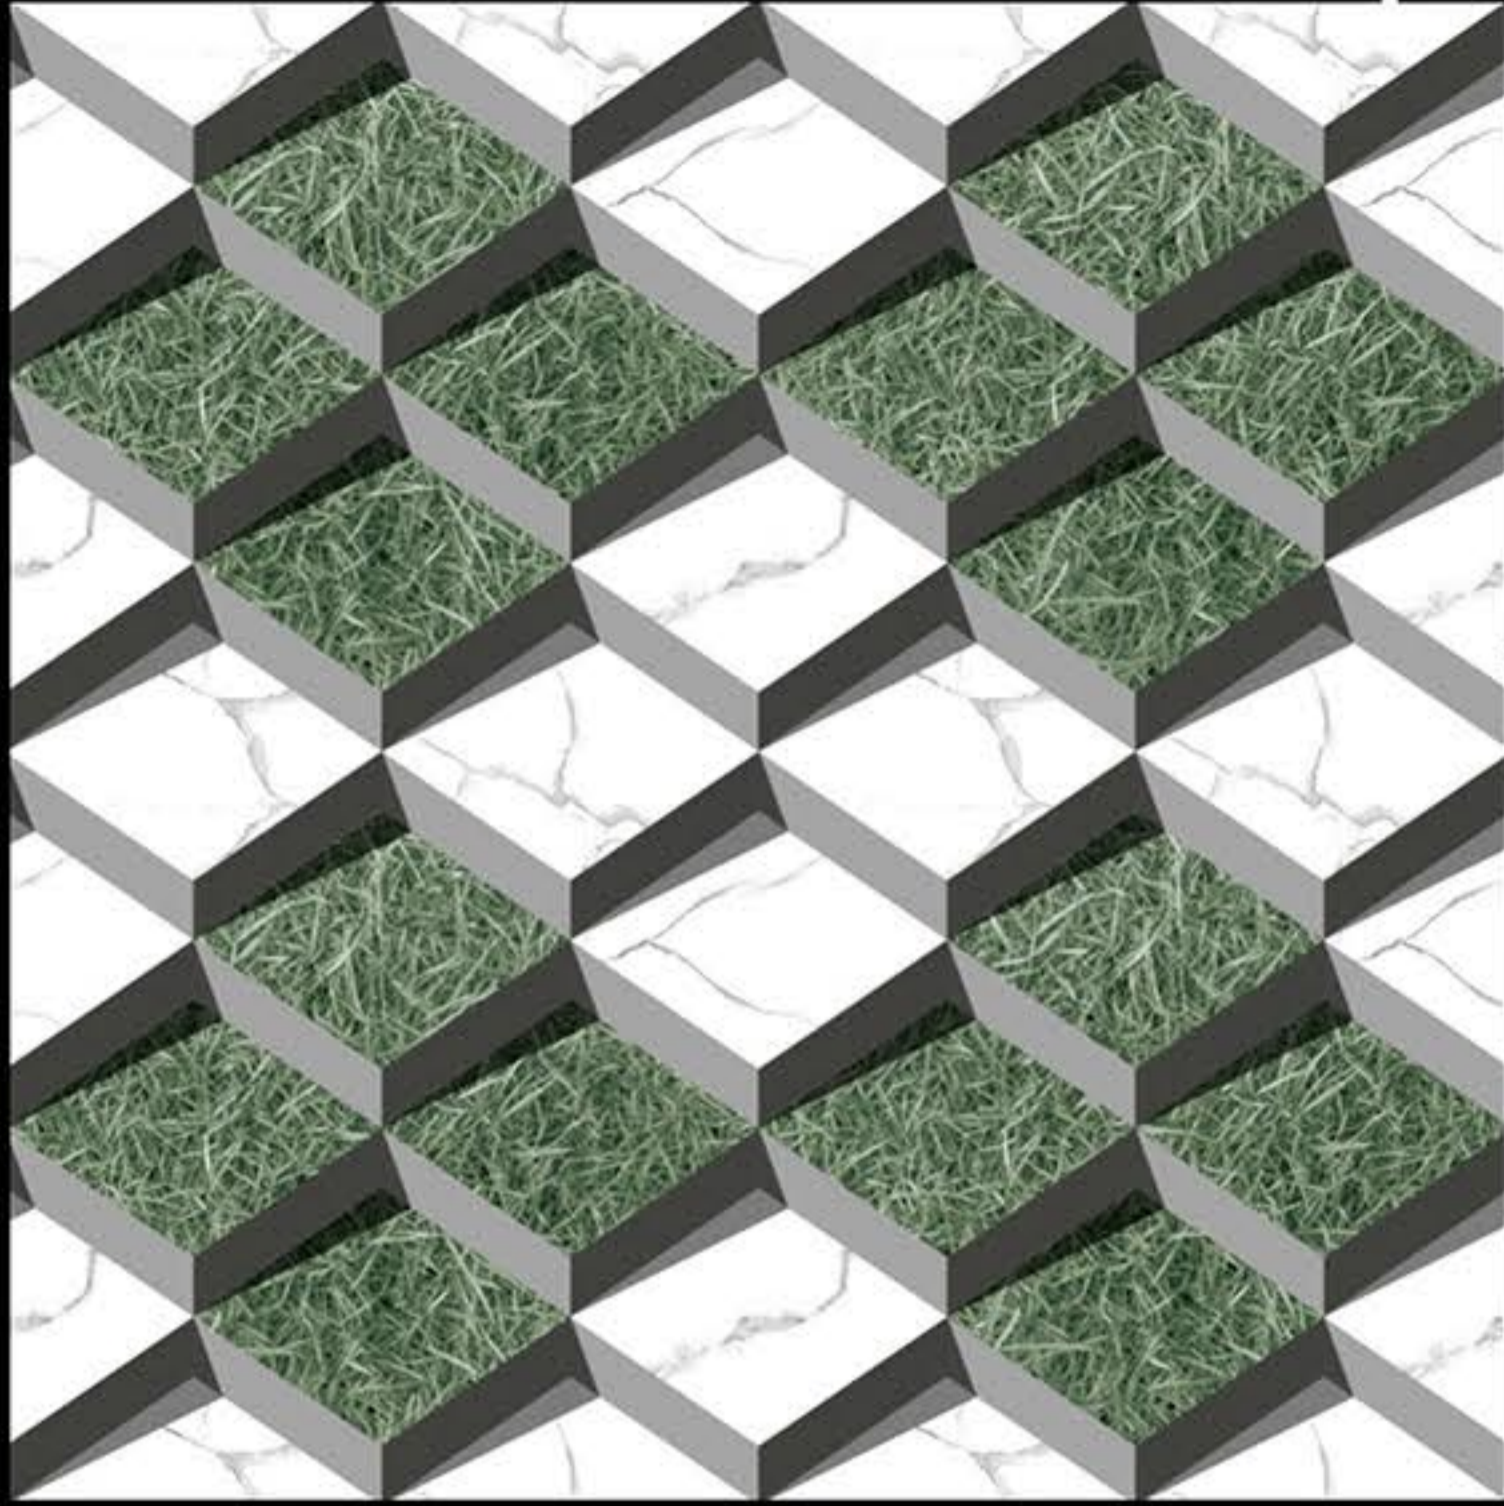

Matt Finish
Green Series

600X
600 mm

5001

WHITE BODY
PORCELINE TILE

ModernCollection

Matt Finish
Green Series

600X
600 mm

WHITE BODY
PORCELINE TILE

5002

ModernCollection

Matt Finish
Green Series

600X
600 mm

WHITE BODY
PORCELINE TILE

5003

ModernCollection

Matt Finish
Green Series