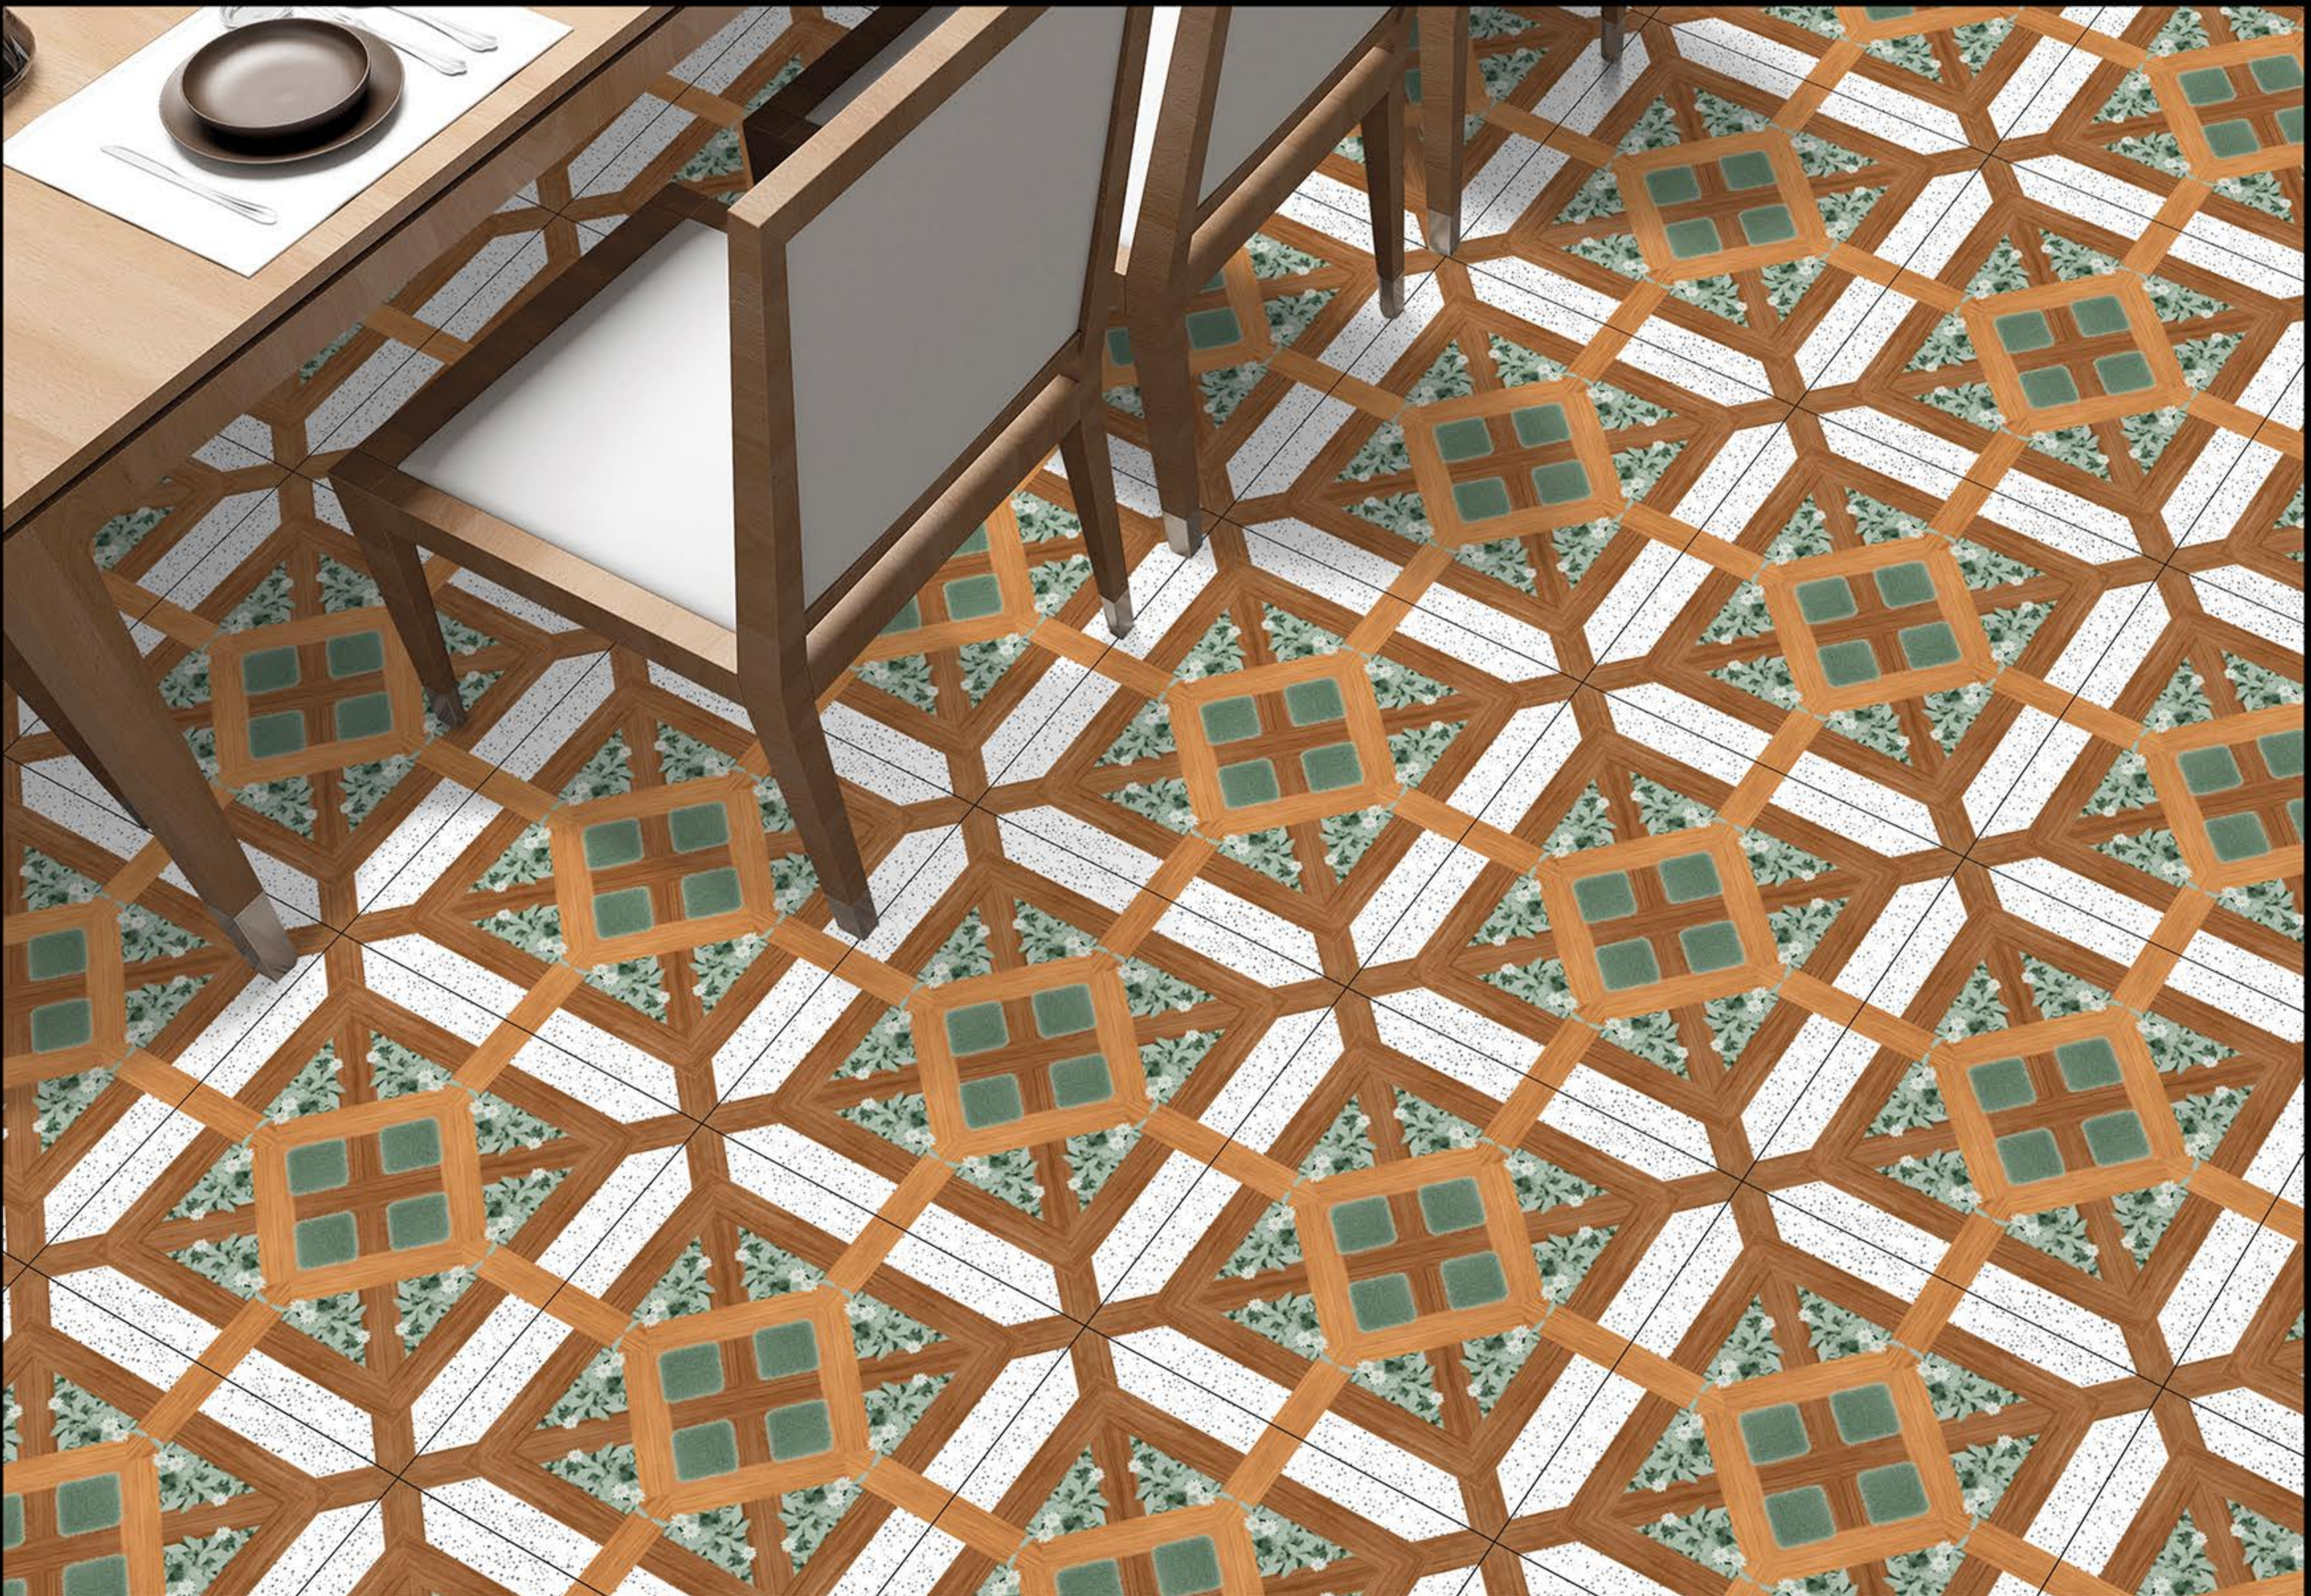

Matt Finish
Green Series

600X
600 mm

5012

WHITE BODY
PORCELINE TILE

ModernCollection