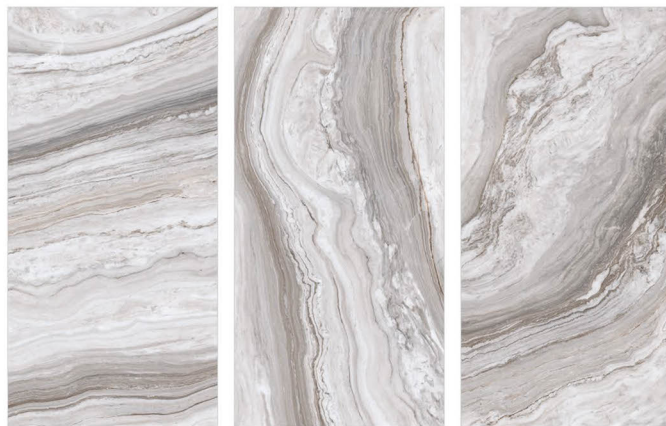

SHADES OF ART

CA-004

SIZE : 600 x 1200 mm | SURFACE : Matt-Carving | THICKNESS : 9 mm

SHADES OF ART

CA-005

SHADES OF ART

CA-005

SIZE : 600 x 1200 mm | SURFACE : Matt-Carving | THICKNESS : 9 mm