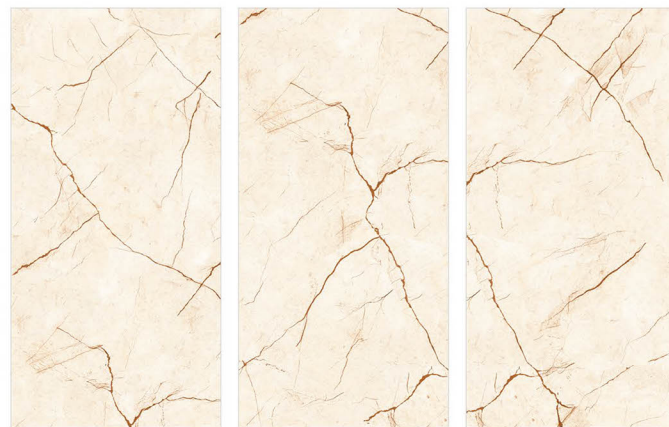

SIZE : 600 x 1200 mm | SURFACE : Matt-Carving | THICKNESS : 9 mm

SHADES OF ART

CA-022

SIZE : 600 x 1200 mm | SURFACE : Matt-Carving | THICKNESS : 9 mm

SHADES OF ART

CA-023

SIZE : 600 x 1200 mm | SURFACE : Matt-Carving | THICKNESS : 9 mm