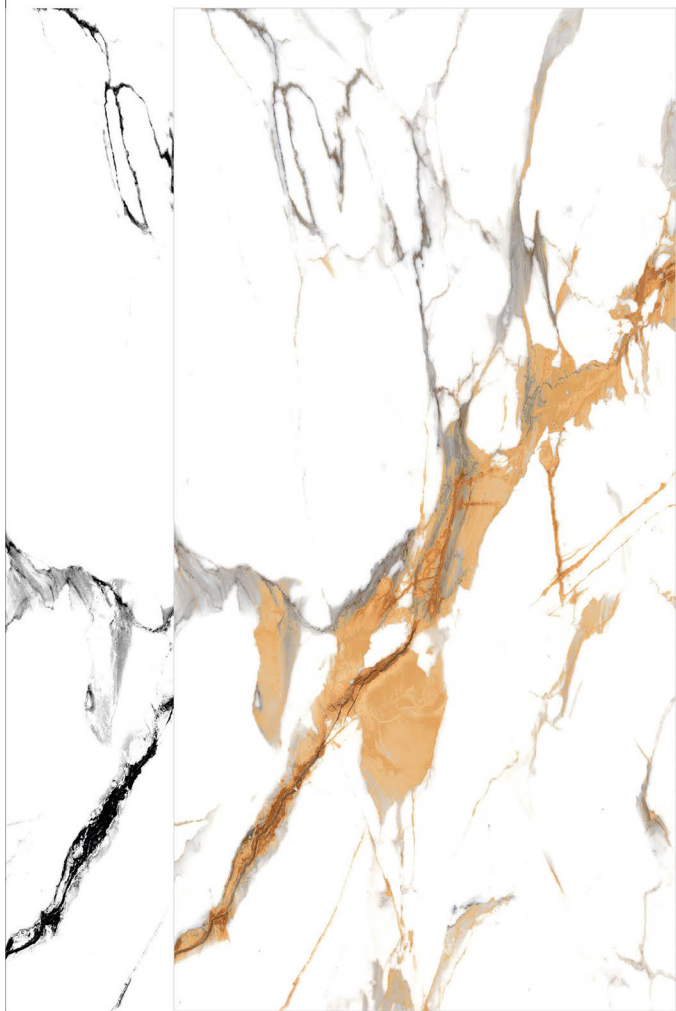

SIZE : 600 x 1200 mm | SURFACE : Matt-Carving | THICKNESS : 9 mm

SHADES OF ART

CA-050

SIZE : 600 x 1200 mm | SURFACE : Matt-Carving | THICKNESS : 9 mm

SHADES OF ART

CA-051

SIZE : 600 x 1200 mm | SURFACE : Matt-Carving | THICKNESS : 9 mm