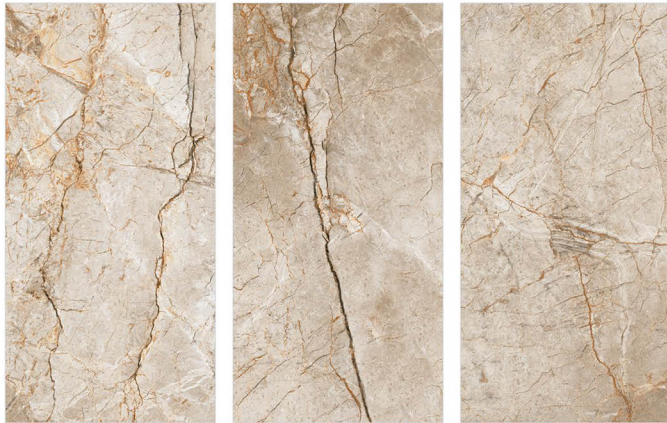

SHADES OF ART