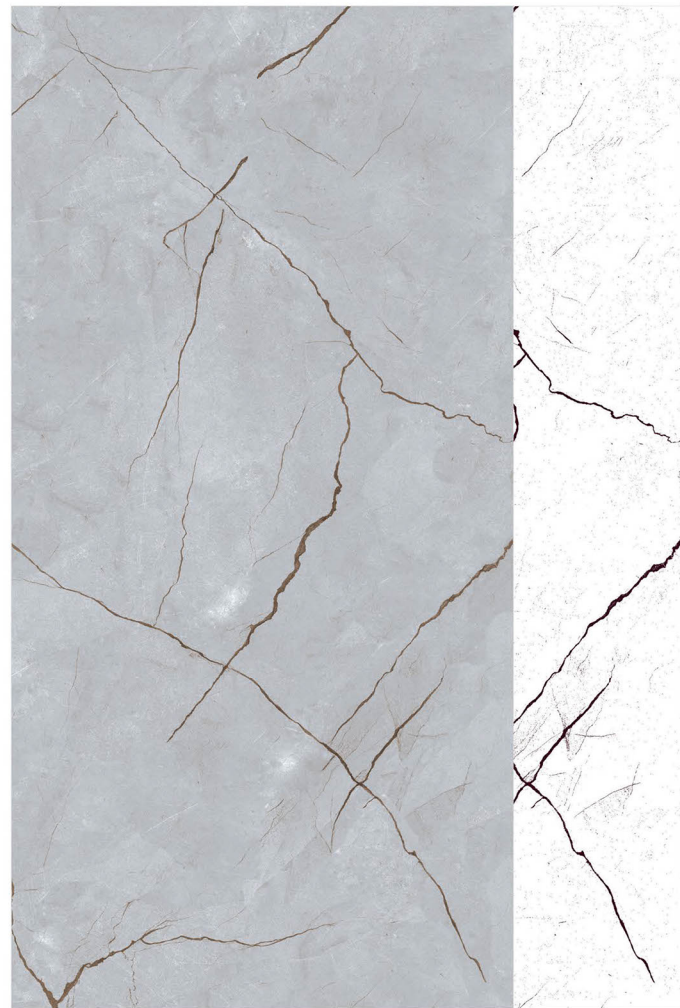

CA-024

SIZE : 600 x 1200 mm | SURFACE : Matt-Carving | THICKNESS : 9 mm