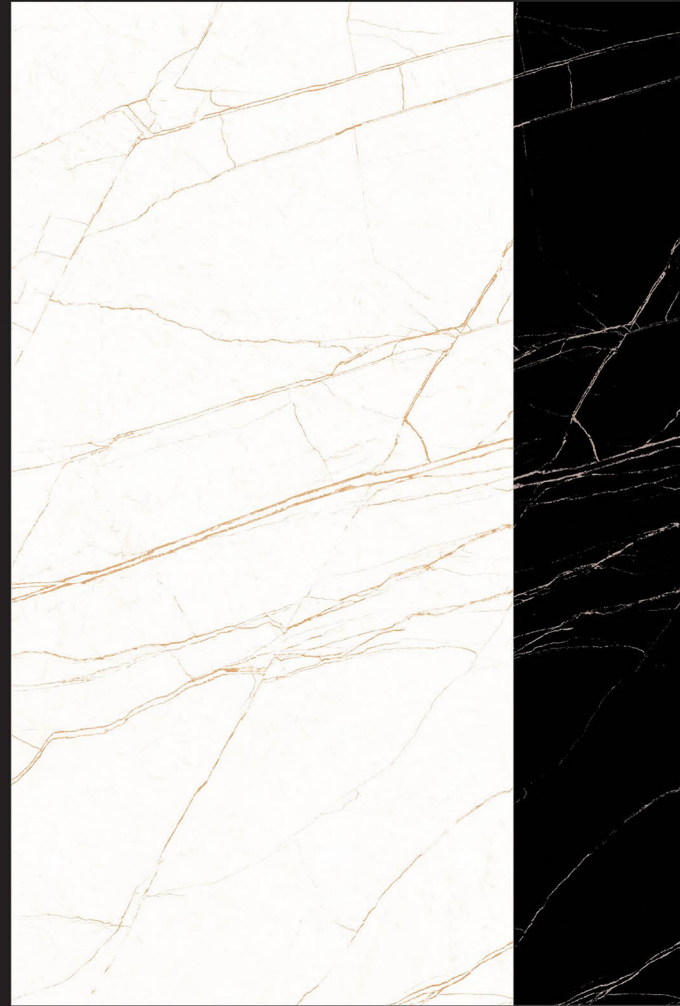

CA-020

SIZE : 600 x 1200 mm | SURFACE : Matt-Carving | THICKNESS : 9 mm