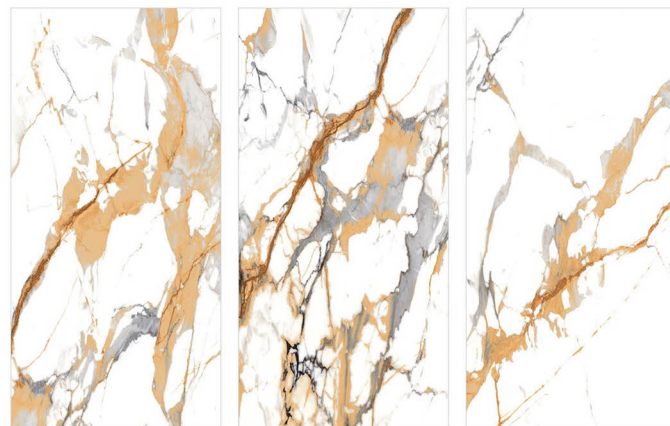

SIZE : 600 x 1200 mm | SURFACE : Matt-Carving | THICKNESS : 9 mm

SHADES OF ART

CA-050

SIZE : 600 x 1200 mm | SURFACE : Matt-Carving | THICKNESS : 9 mm

SHADES OF ART

CA-051

SIZE : 600 x 1200 mm | SURFACE : Matt-Carving | THICKNESS : 9 mm