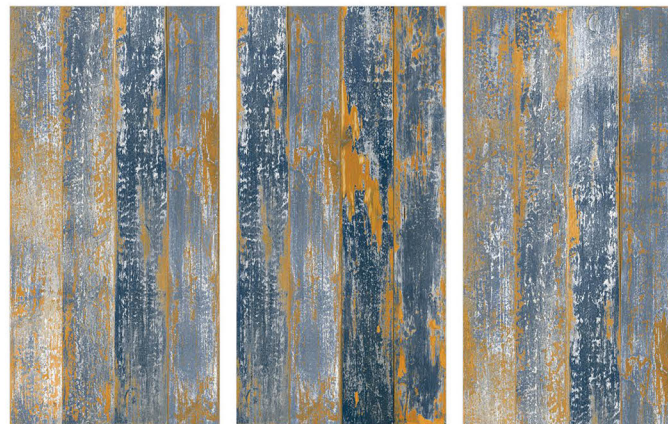

SHADES OF ART