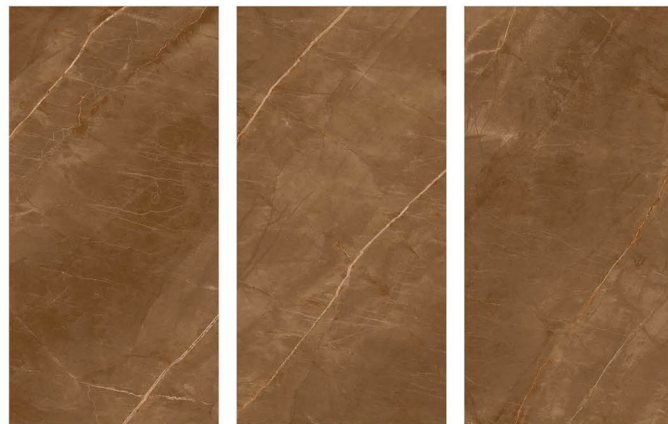

CA-025

SIZE : 600 x 1200 mm | SURFACE : Matt-Carving | THICKNESS : 9 mm

SHADES OF ART

CA-026

SIZE : 600 x 1200 mm | SURFACE : Matt-Carving | THICKNESS : 9 mm

SHADES OF ART

CA-027

SIZE : 600 x 1200 mm | SURFACE : Matt-Carving | THICKNESS : 9 mm