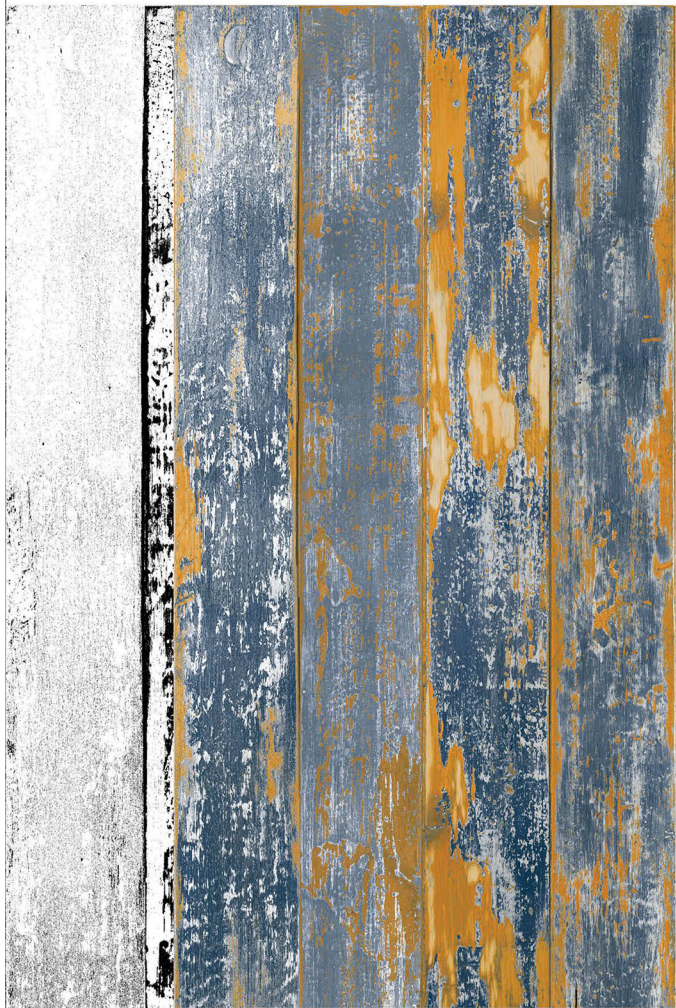

SHADES OF ART

CA-039

SIZE : 600 x 1200 mm | SURFACE : Matt-Carving | THICKNESS : 9 mm

SHADES OF ART

CA-040

SIZE : 600 x 1200 mm | SURFACE : Matt-Carving | THICKNESS : 9 mm

SHADES OF ART

CA - 041