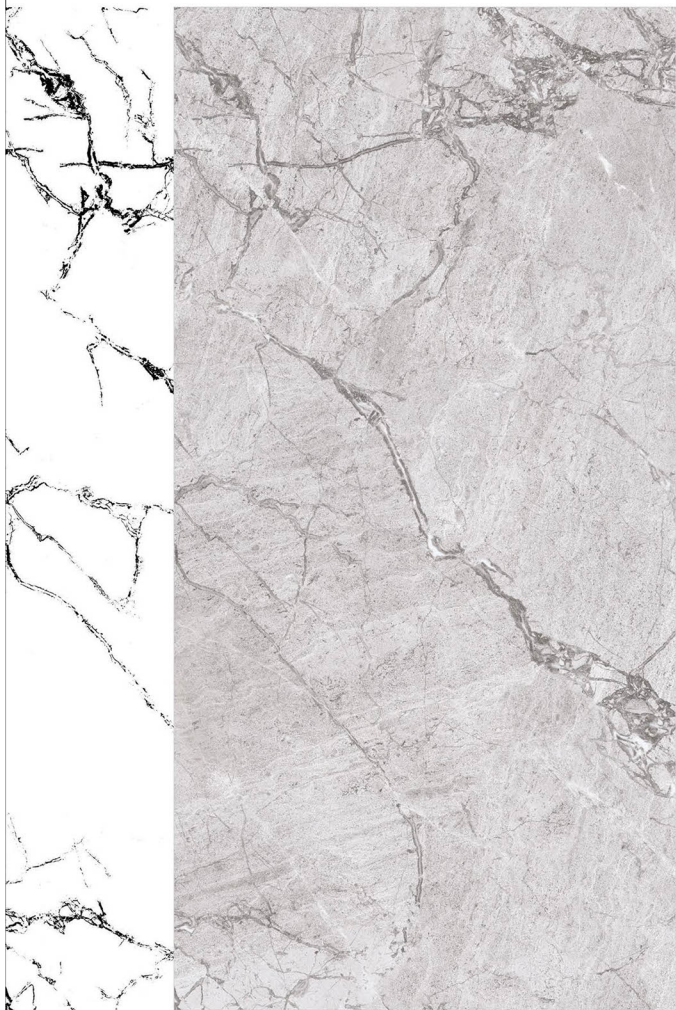

SHADES OF ART