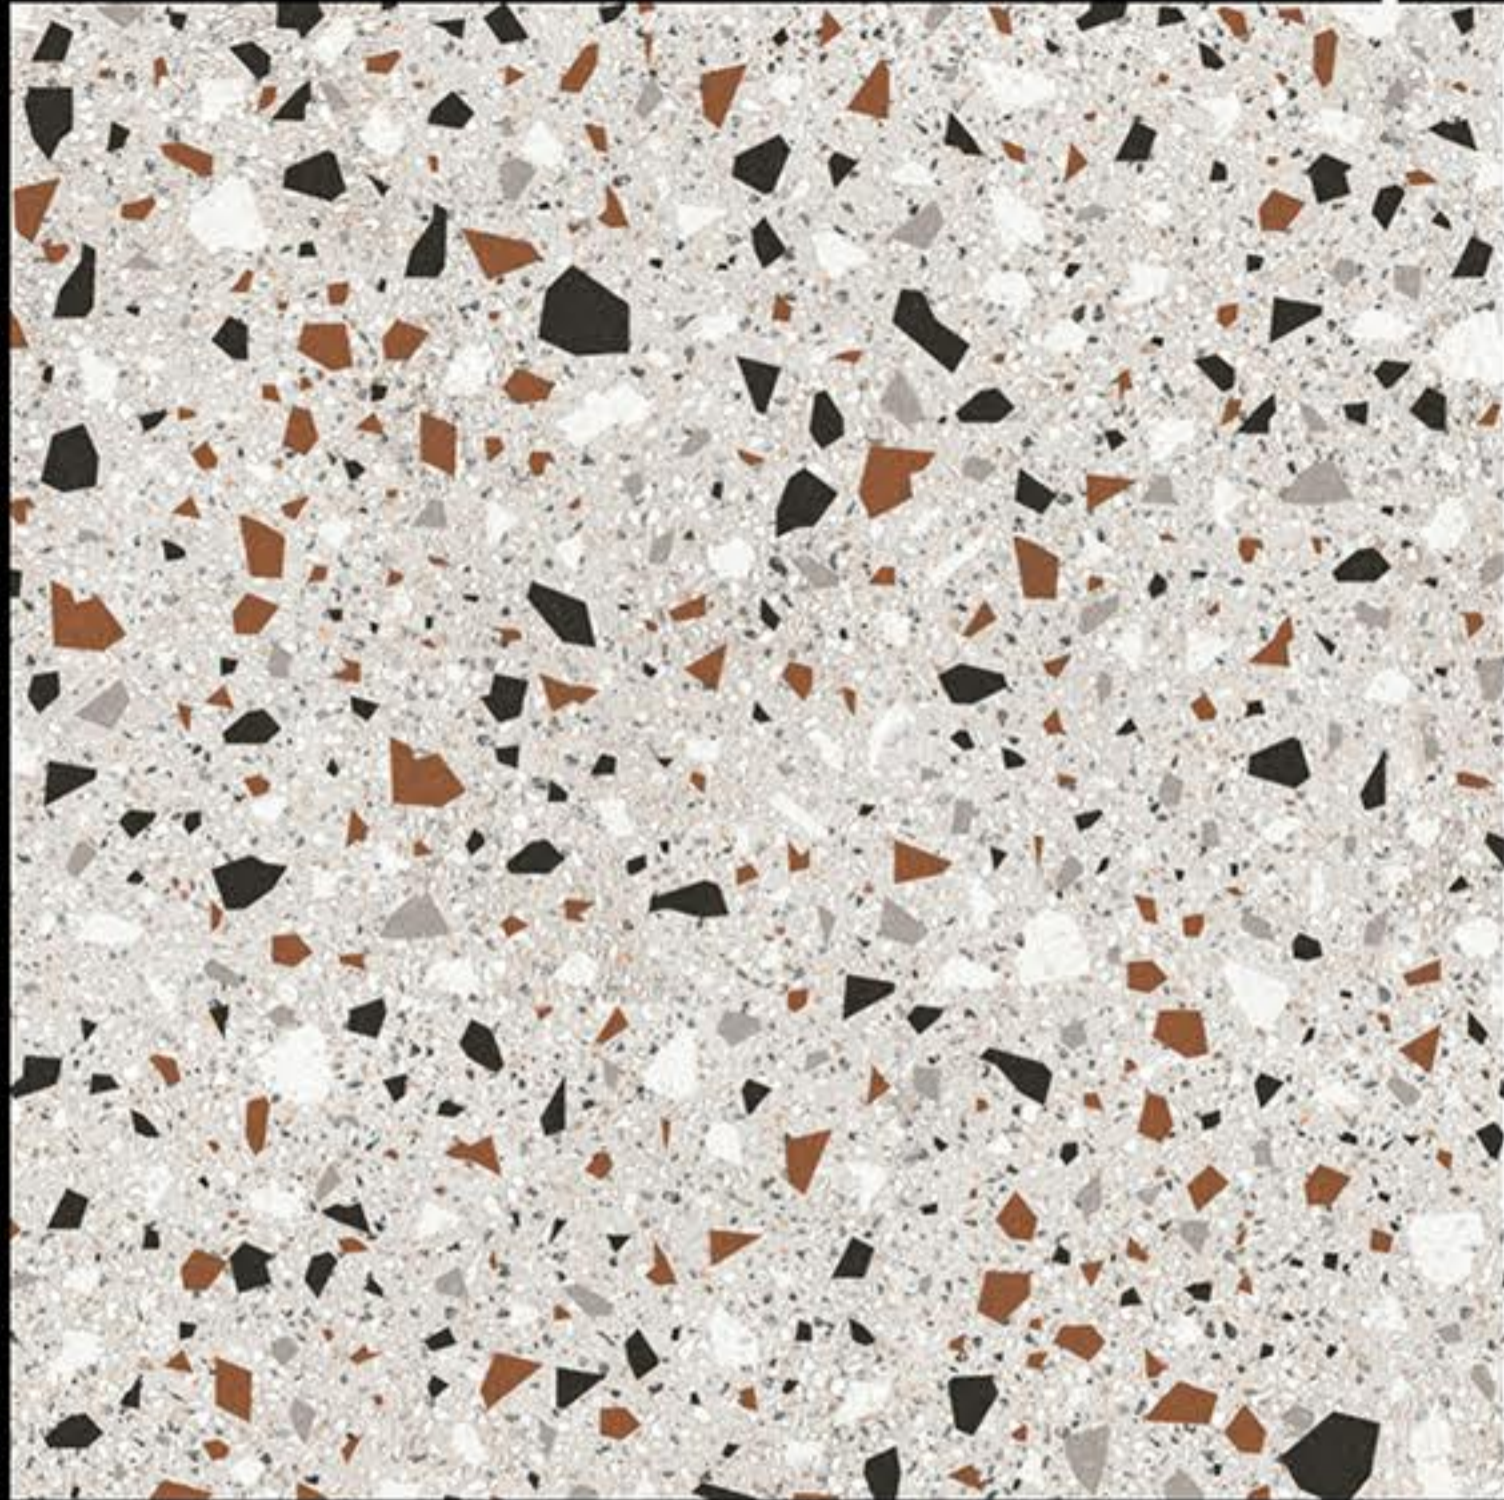

Matt Finish
Terrazzo *Series*

600X
600 mm