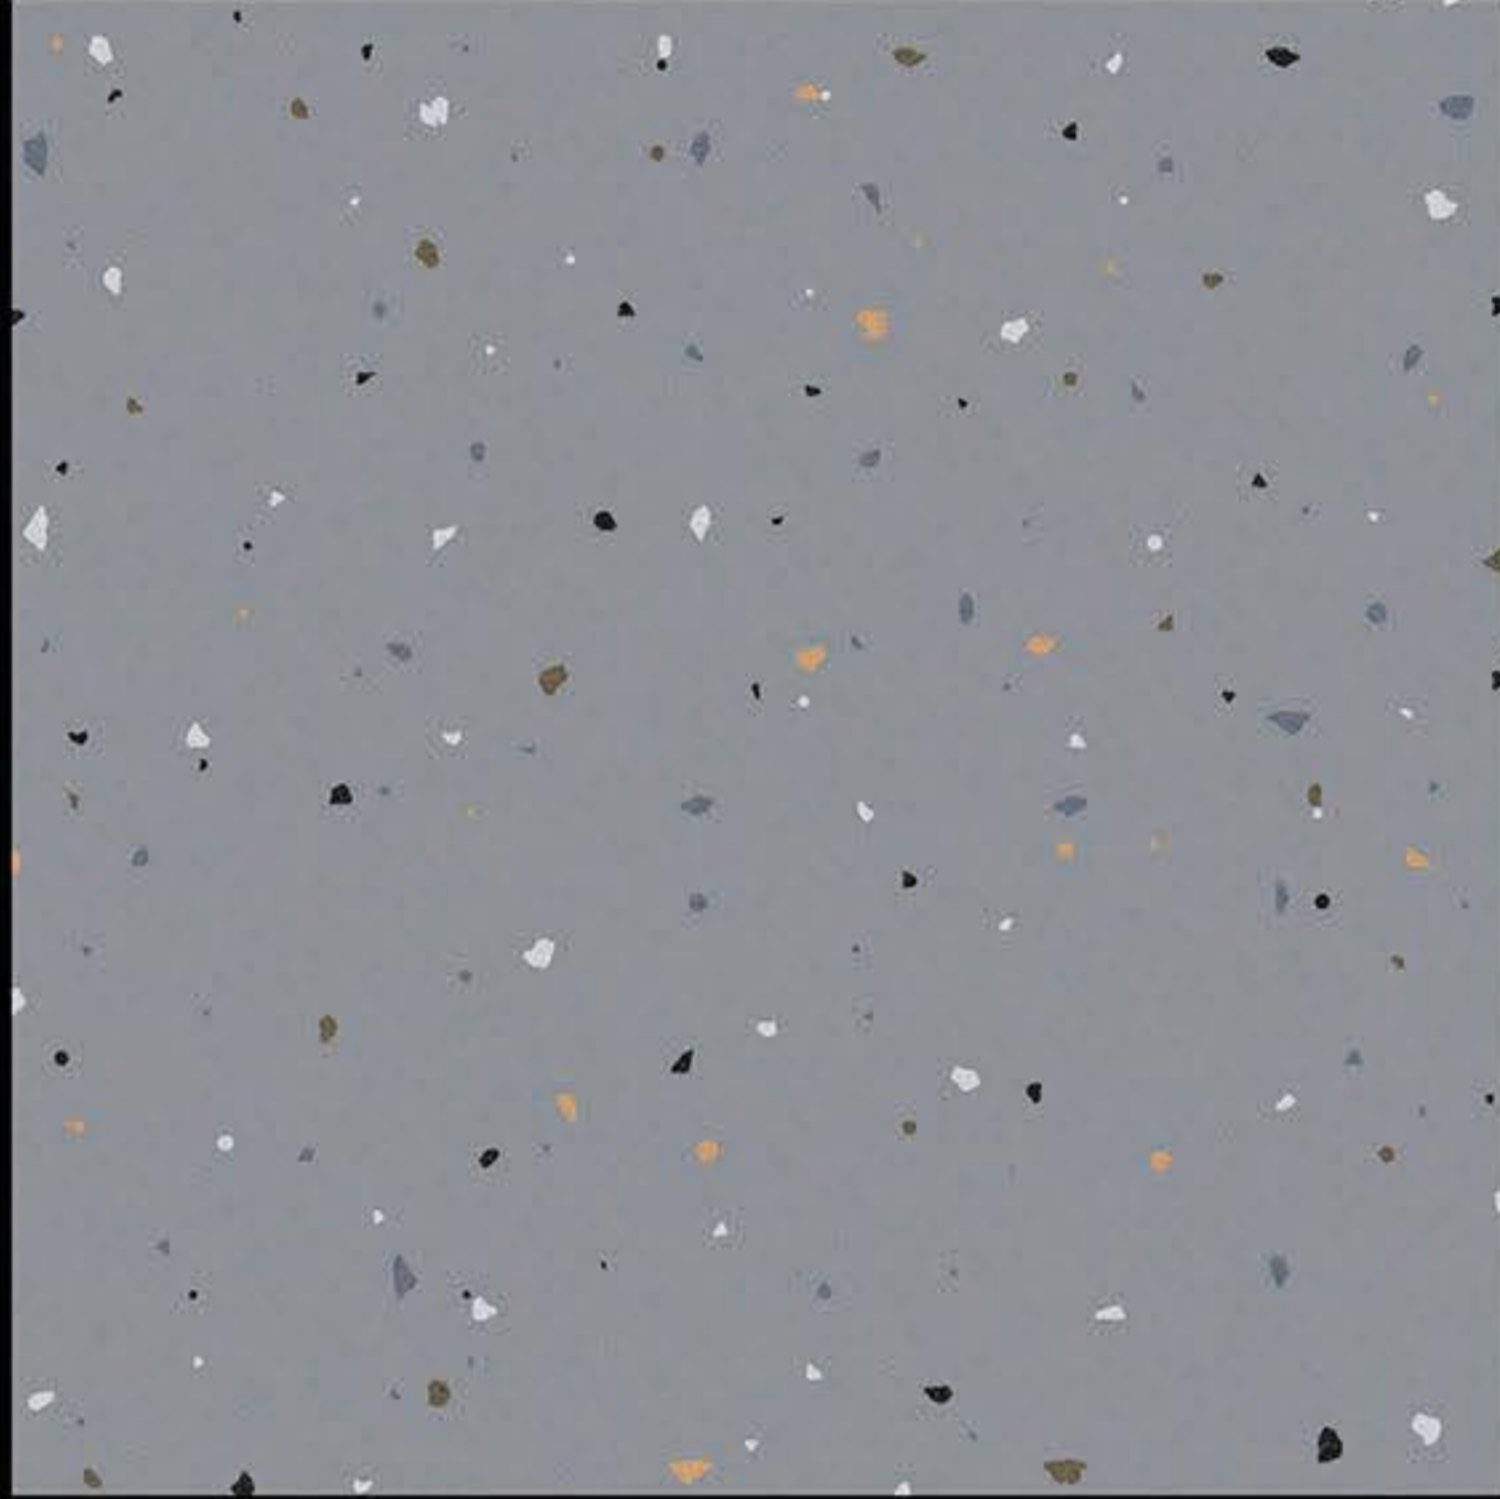

9022

ModernCollection

Matt Finish
Terrazzo *Series*

600X
600 mm

WHITE BODY
PORCELINE TILE

9023

ModernCollection

Matt Finish
Terrazzo *Series*