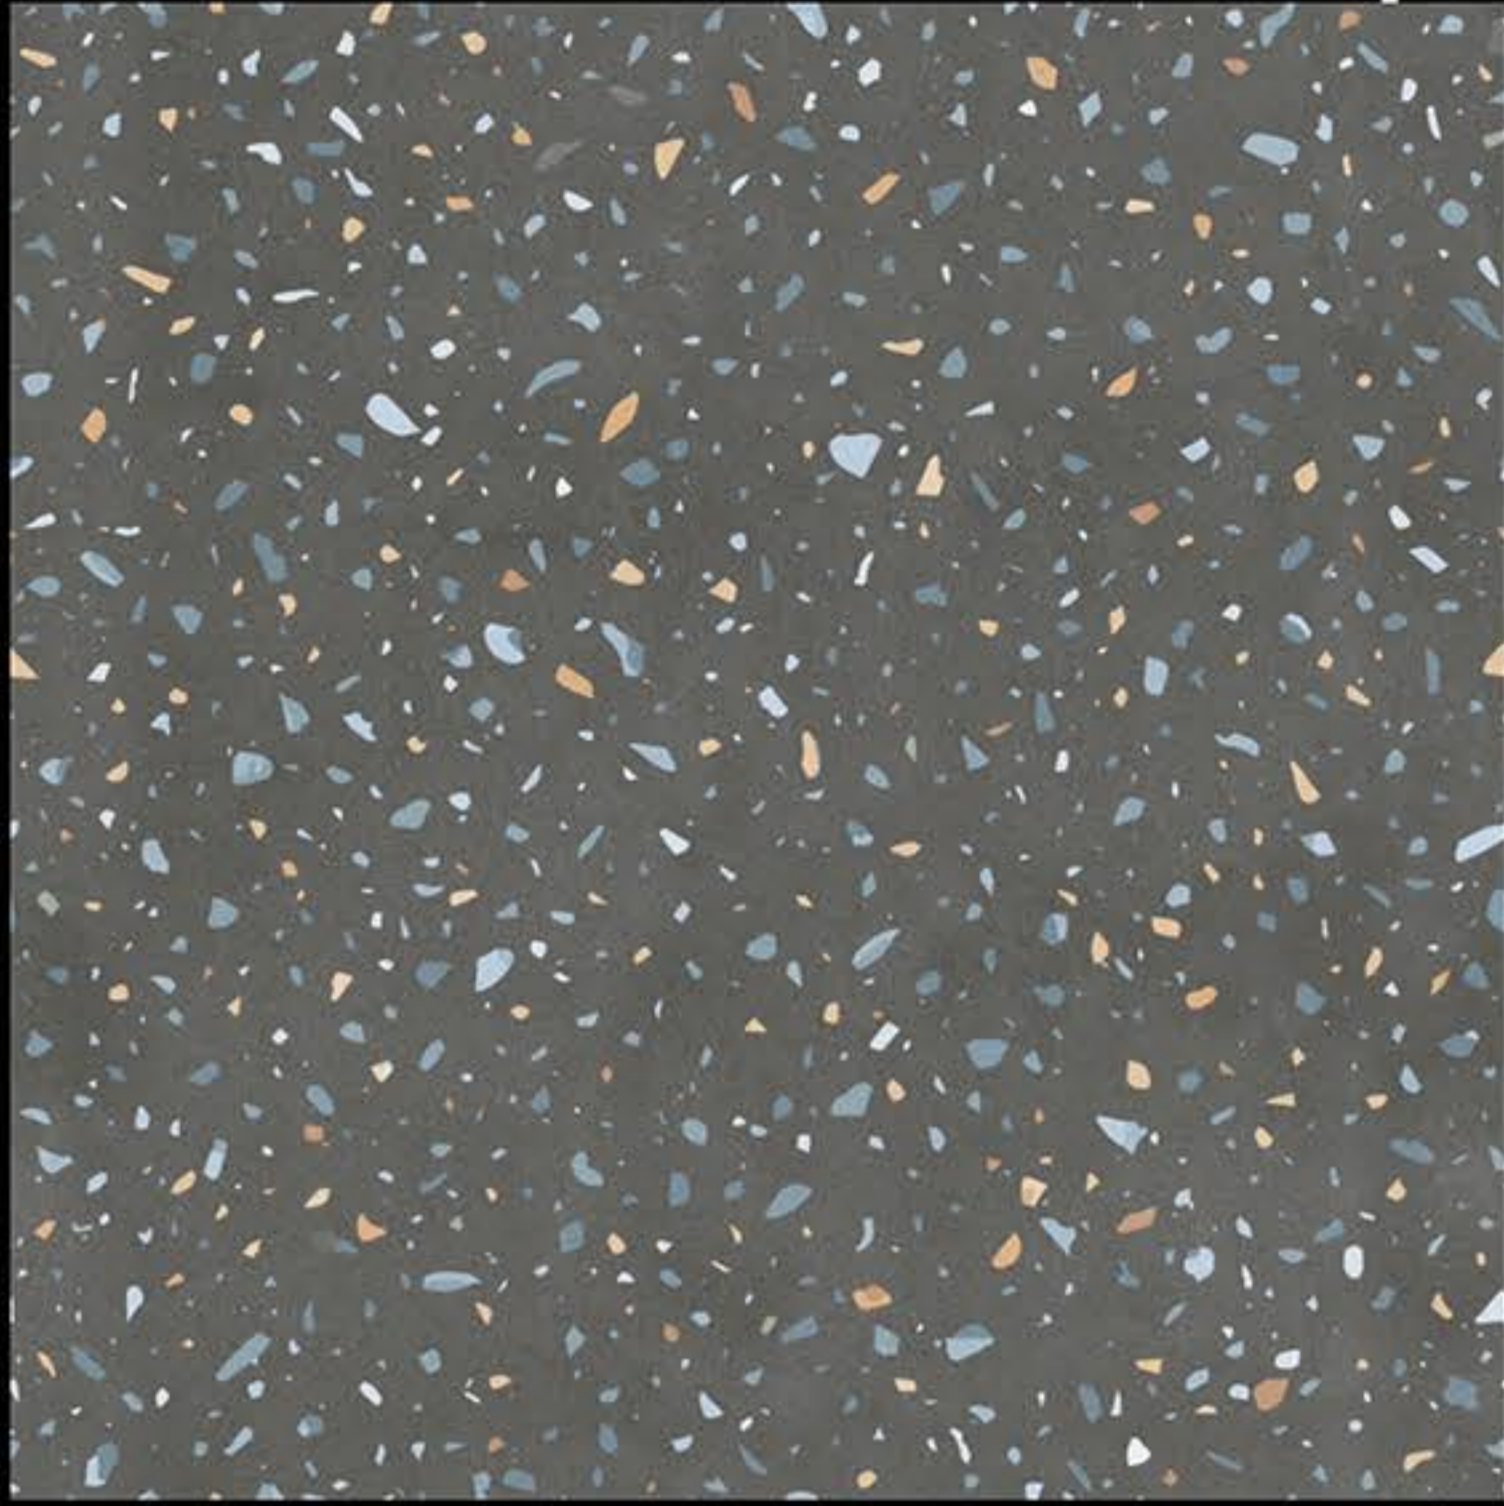

9013

ModernCollection

Matt Finish
Terrazzo *Series*

600X
600 mm

WHITE BODY
PORCELINE TILE

9015

ModernCollection

Matt Finish
Terrazzo *Series*