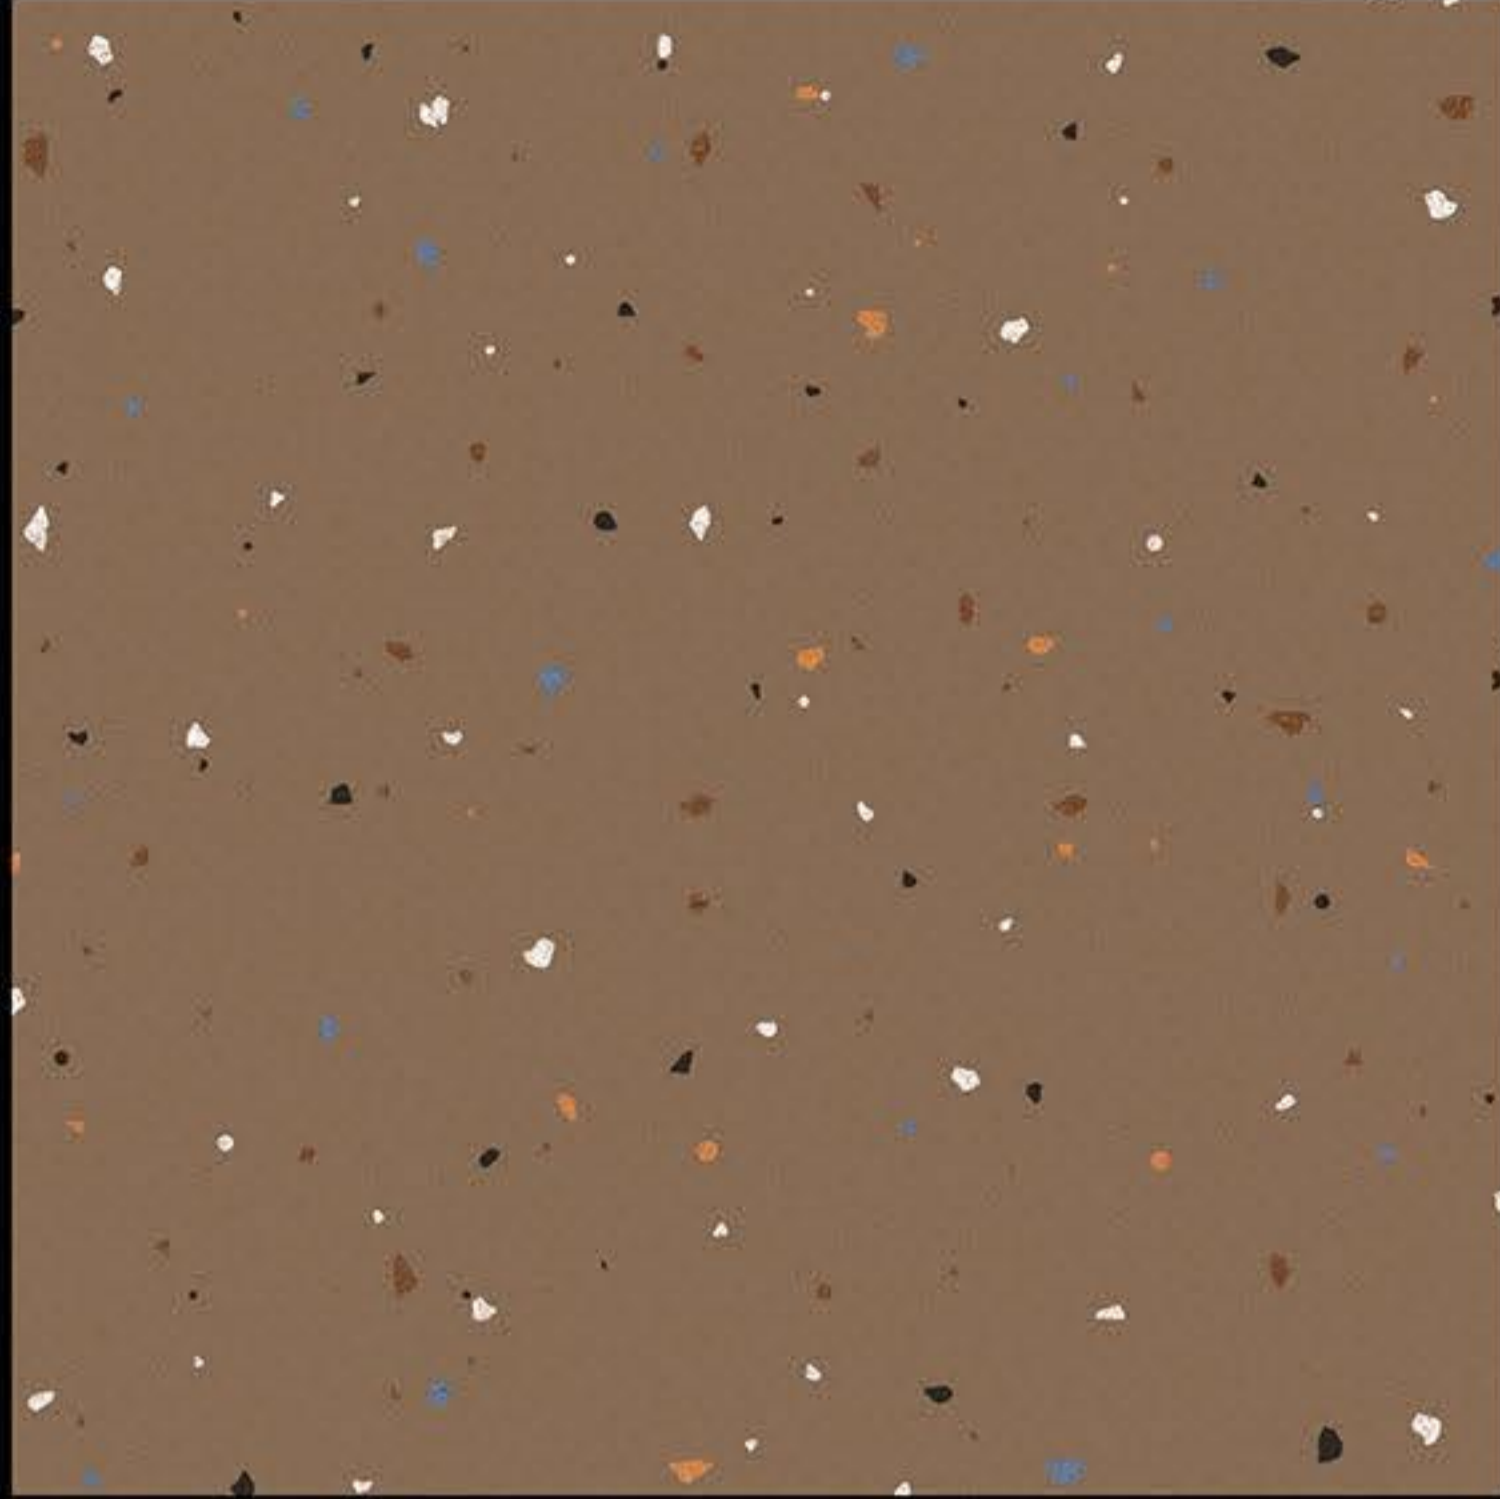

Matt Finish
Terrazzo *Series*

600X
600 mm

WHITE BODY
PORCELINE TILE

9021

ModernCollection

Matt Finish
Terrazzo *Series*

600X
600 mm

WHITE BODY
PORCELINE TILE