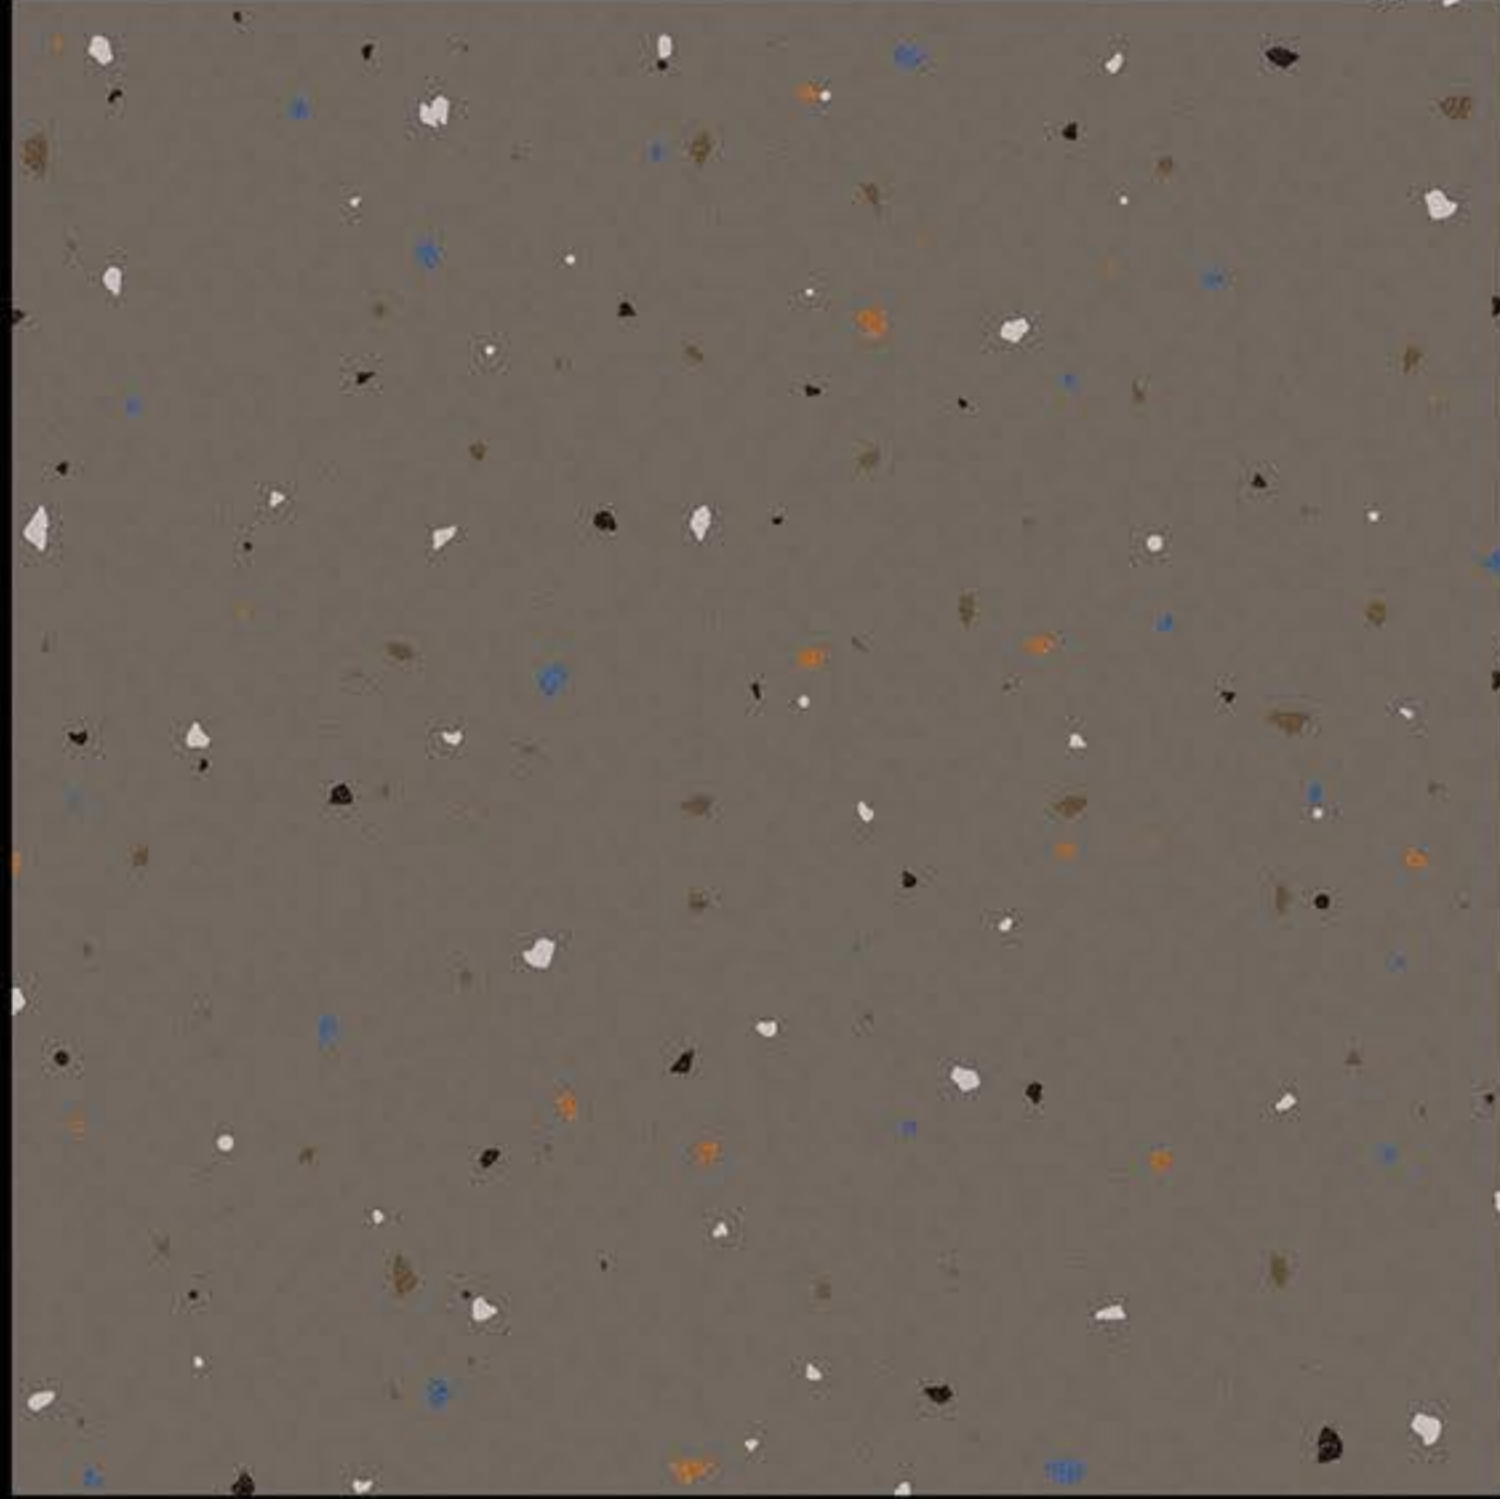

Matt Finish
Terrazzo *Series*

600X
600 mm