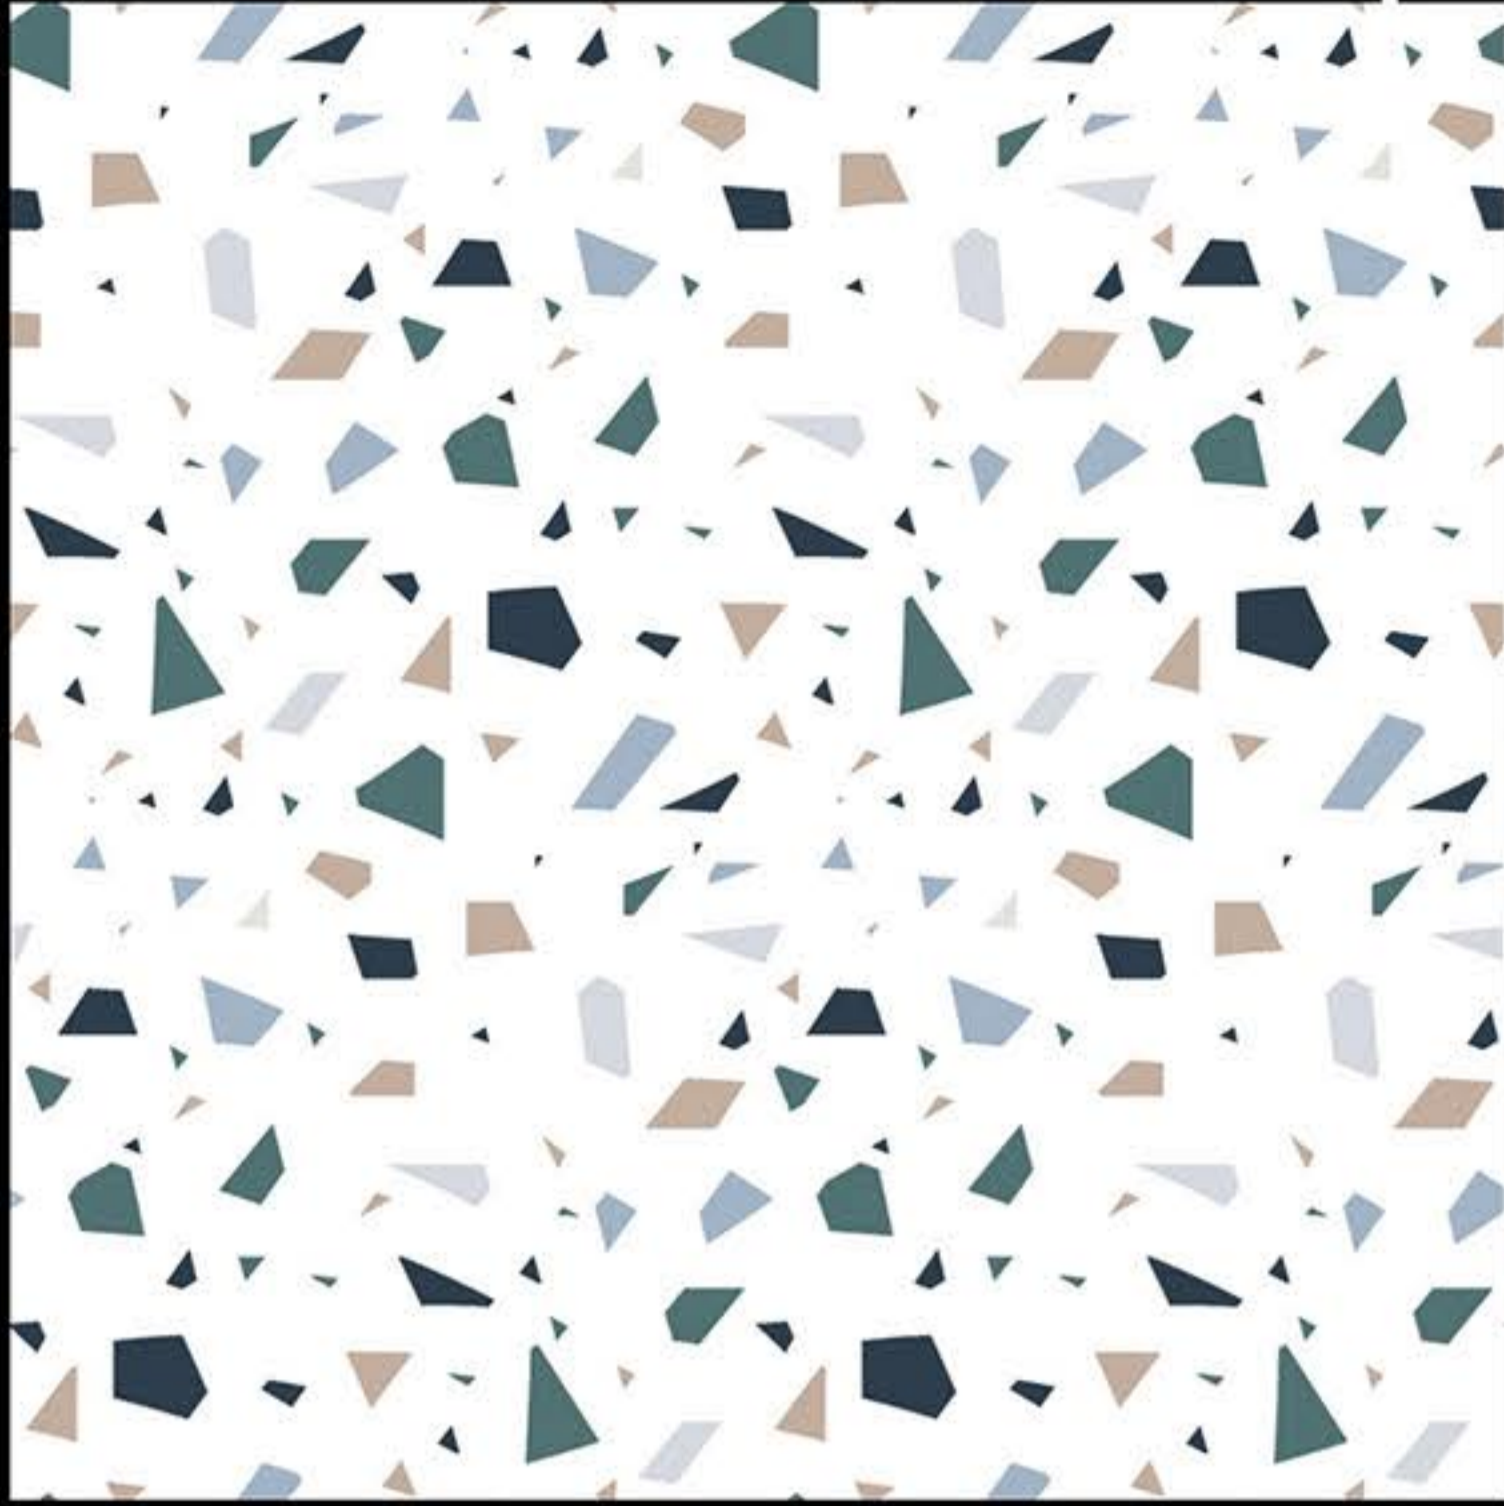

Matt Finish
Terrazzo *Series*

600X
600 mm