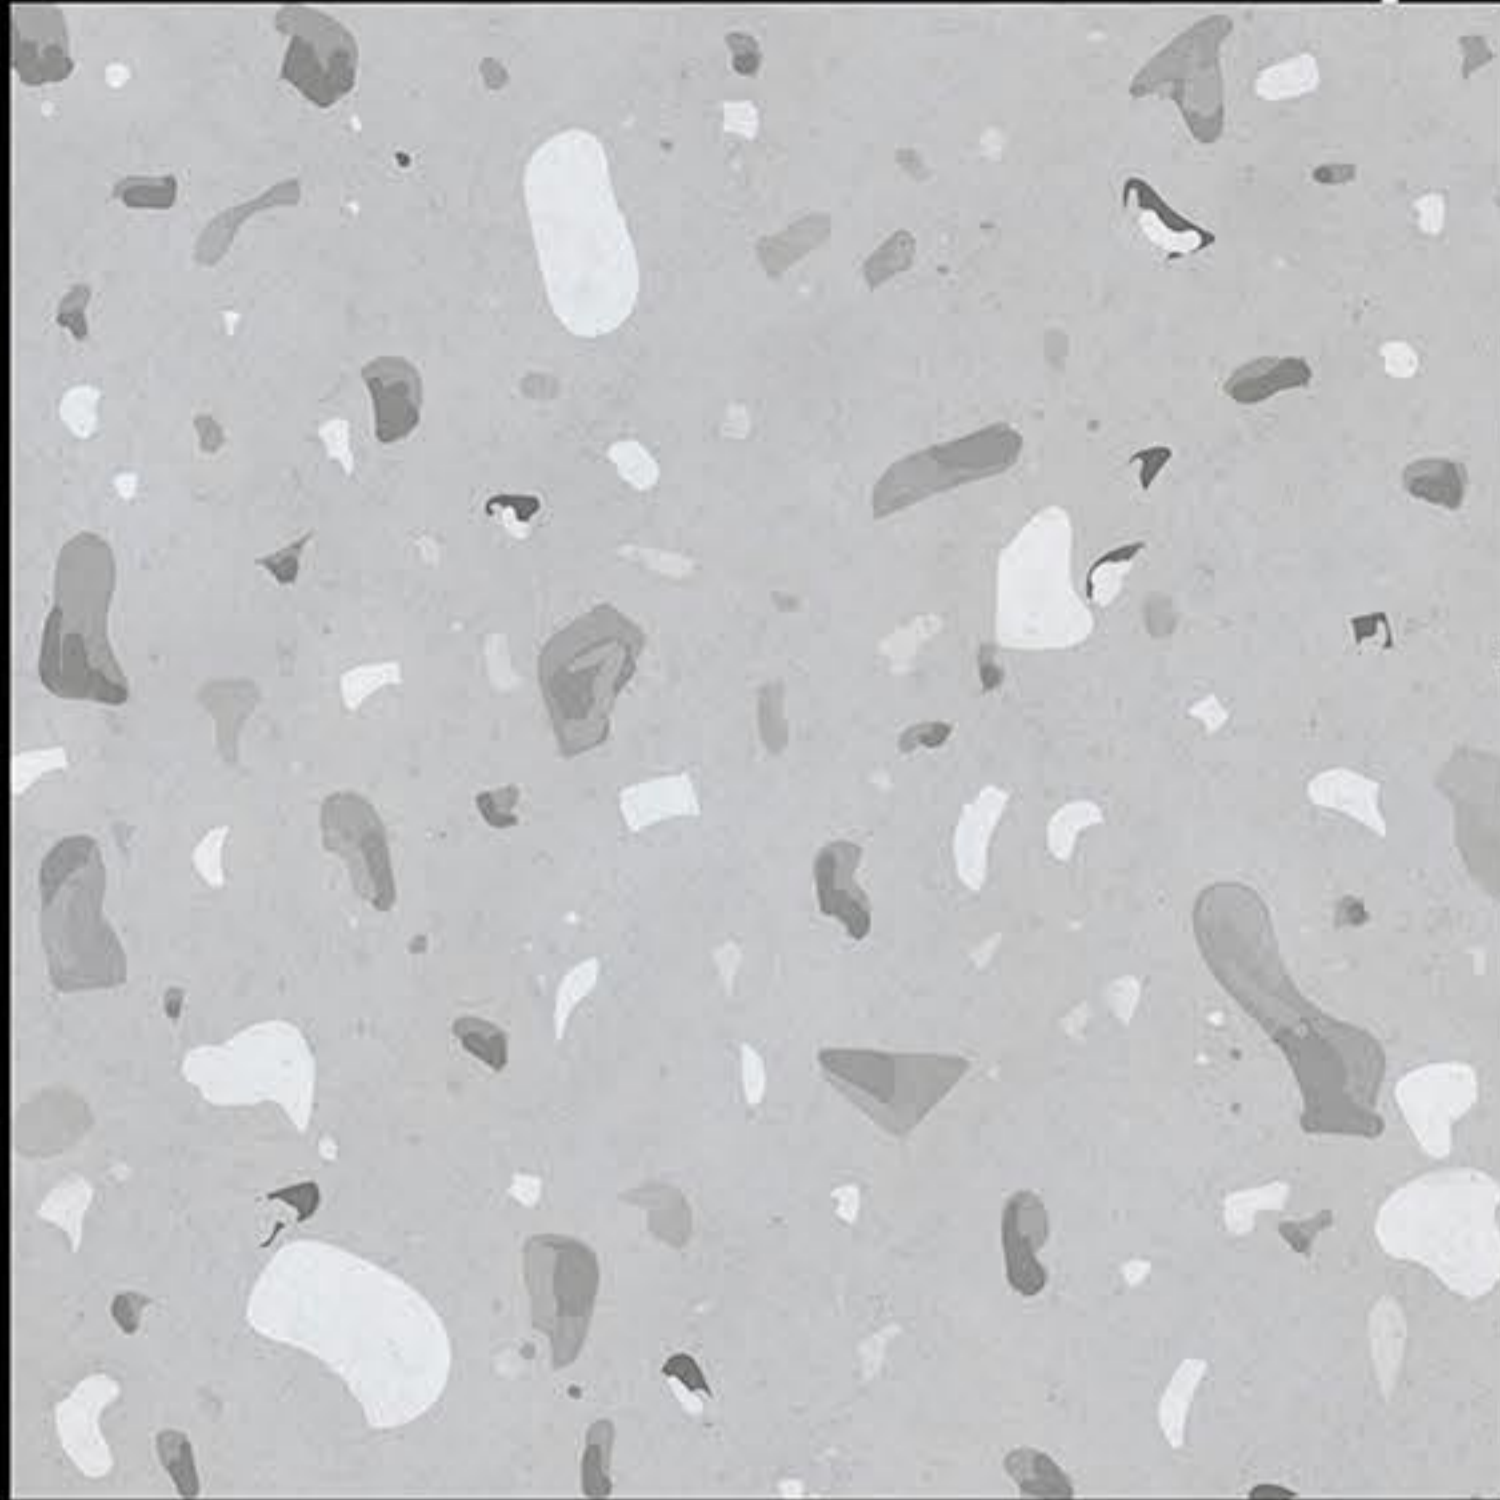

ModernCollection

Matt Finish
Terrazzo *Series*

600X
600 mm

WHITE BODY
PORCELINE TILE

9006

ModernCollection

Matt Finish
Terrazzo *Series*

600X
600 mm