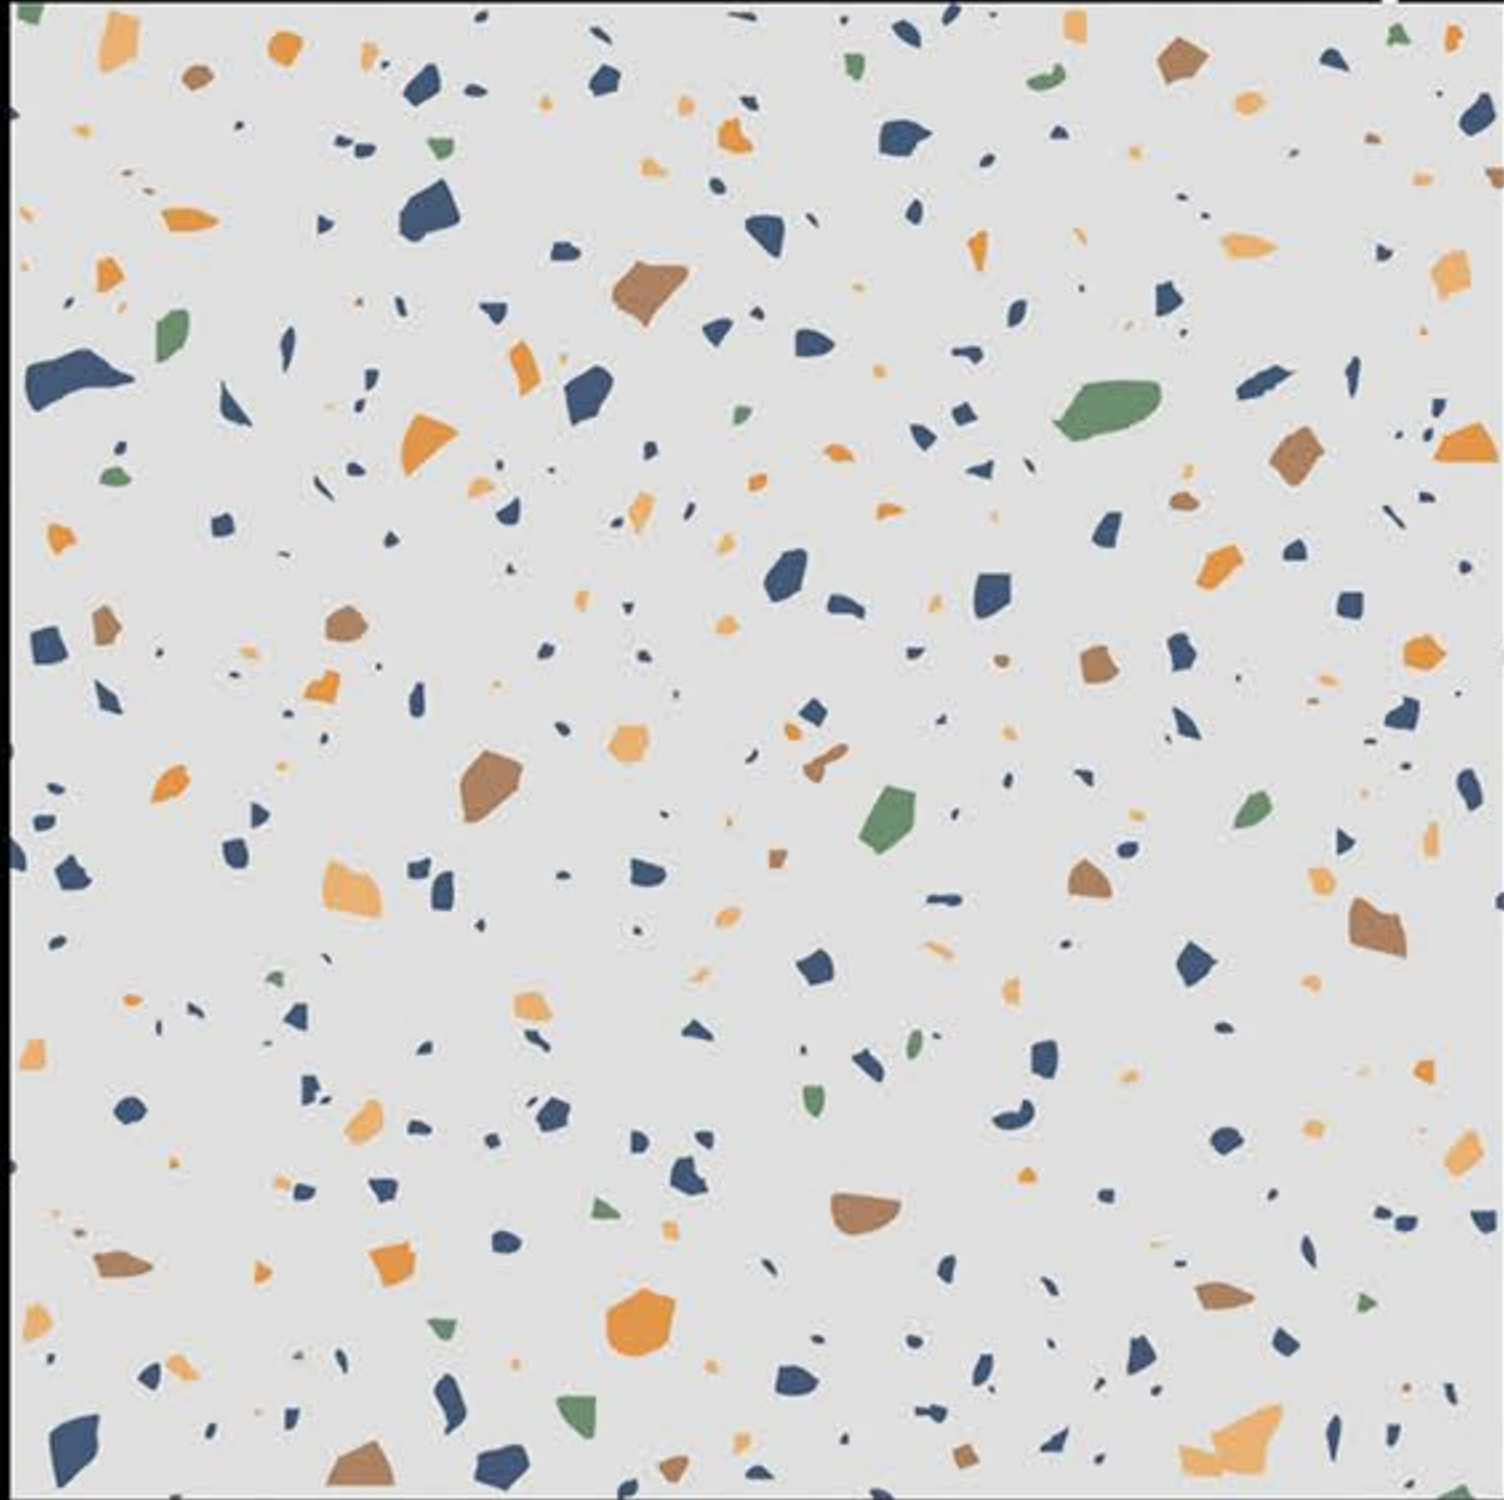

Matt Finish
Terrazzo *Series*

600X
600 mm