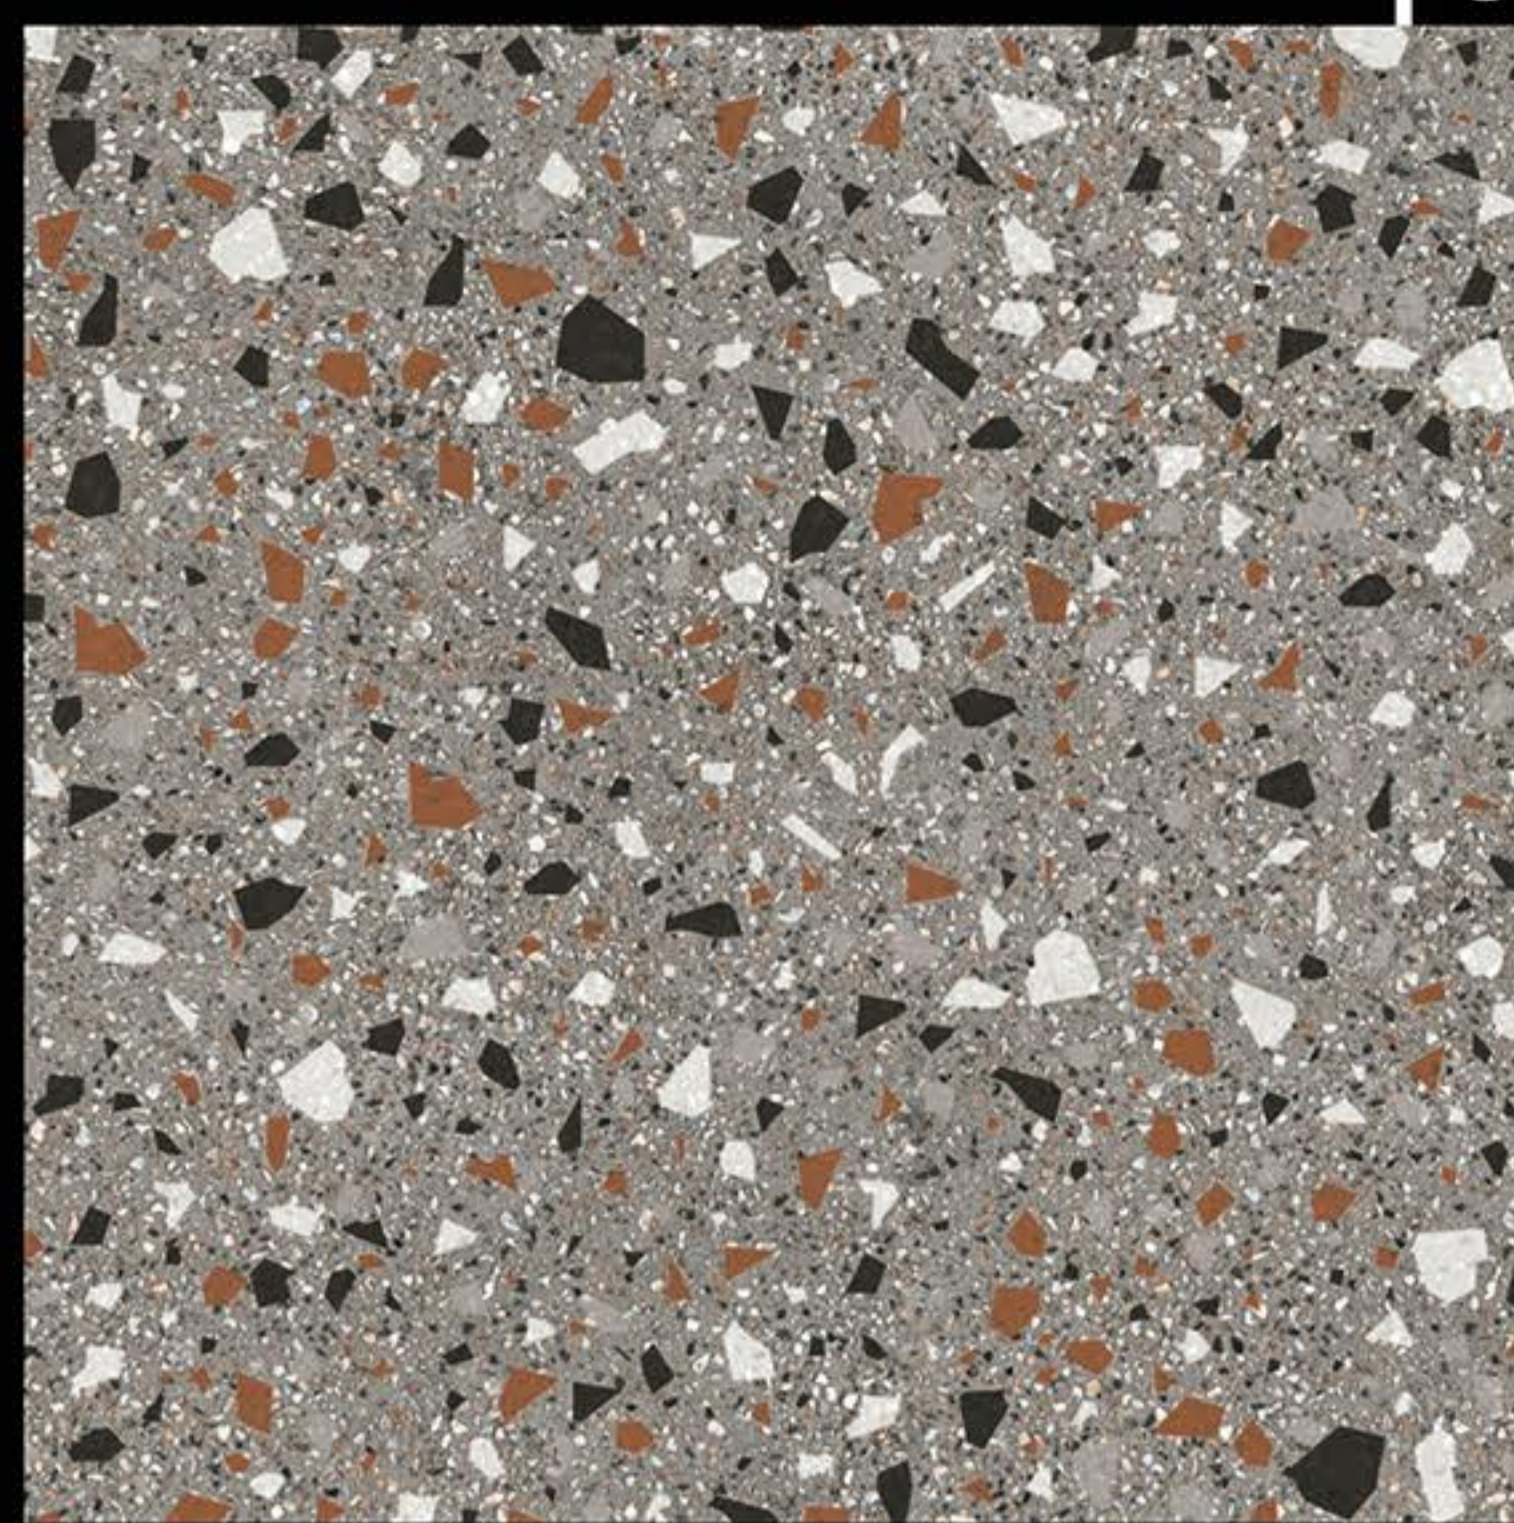

9002

ModernCollection

Matt Finish
Terrazzo *Series*

600X
600 mm

WHITE BODY
PORCELINE TILE

9003

ModernCollection

Matt Finish
Terrazzo *Series*