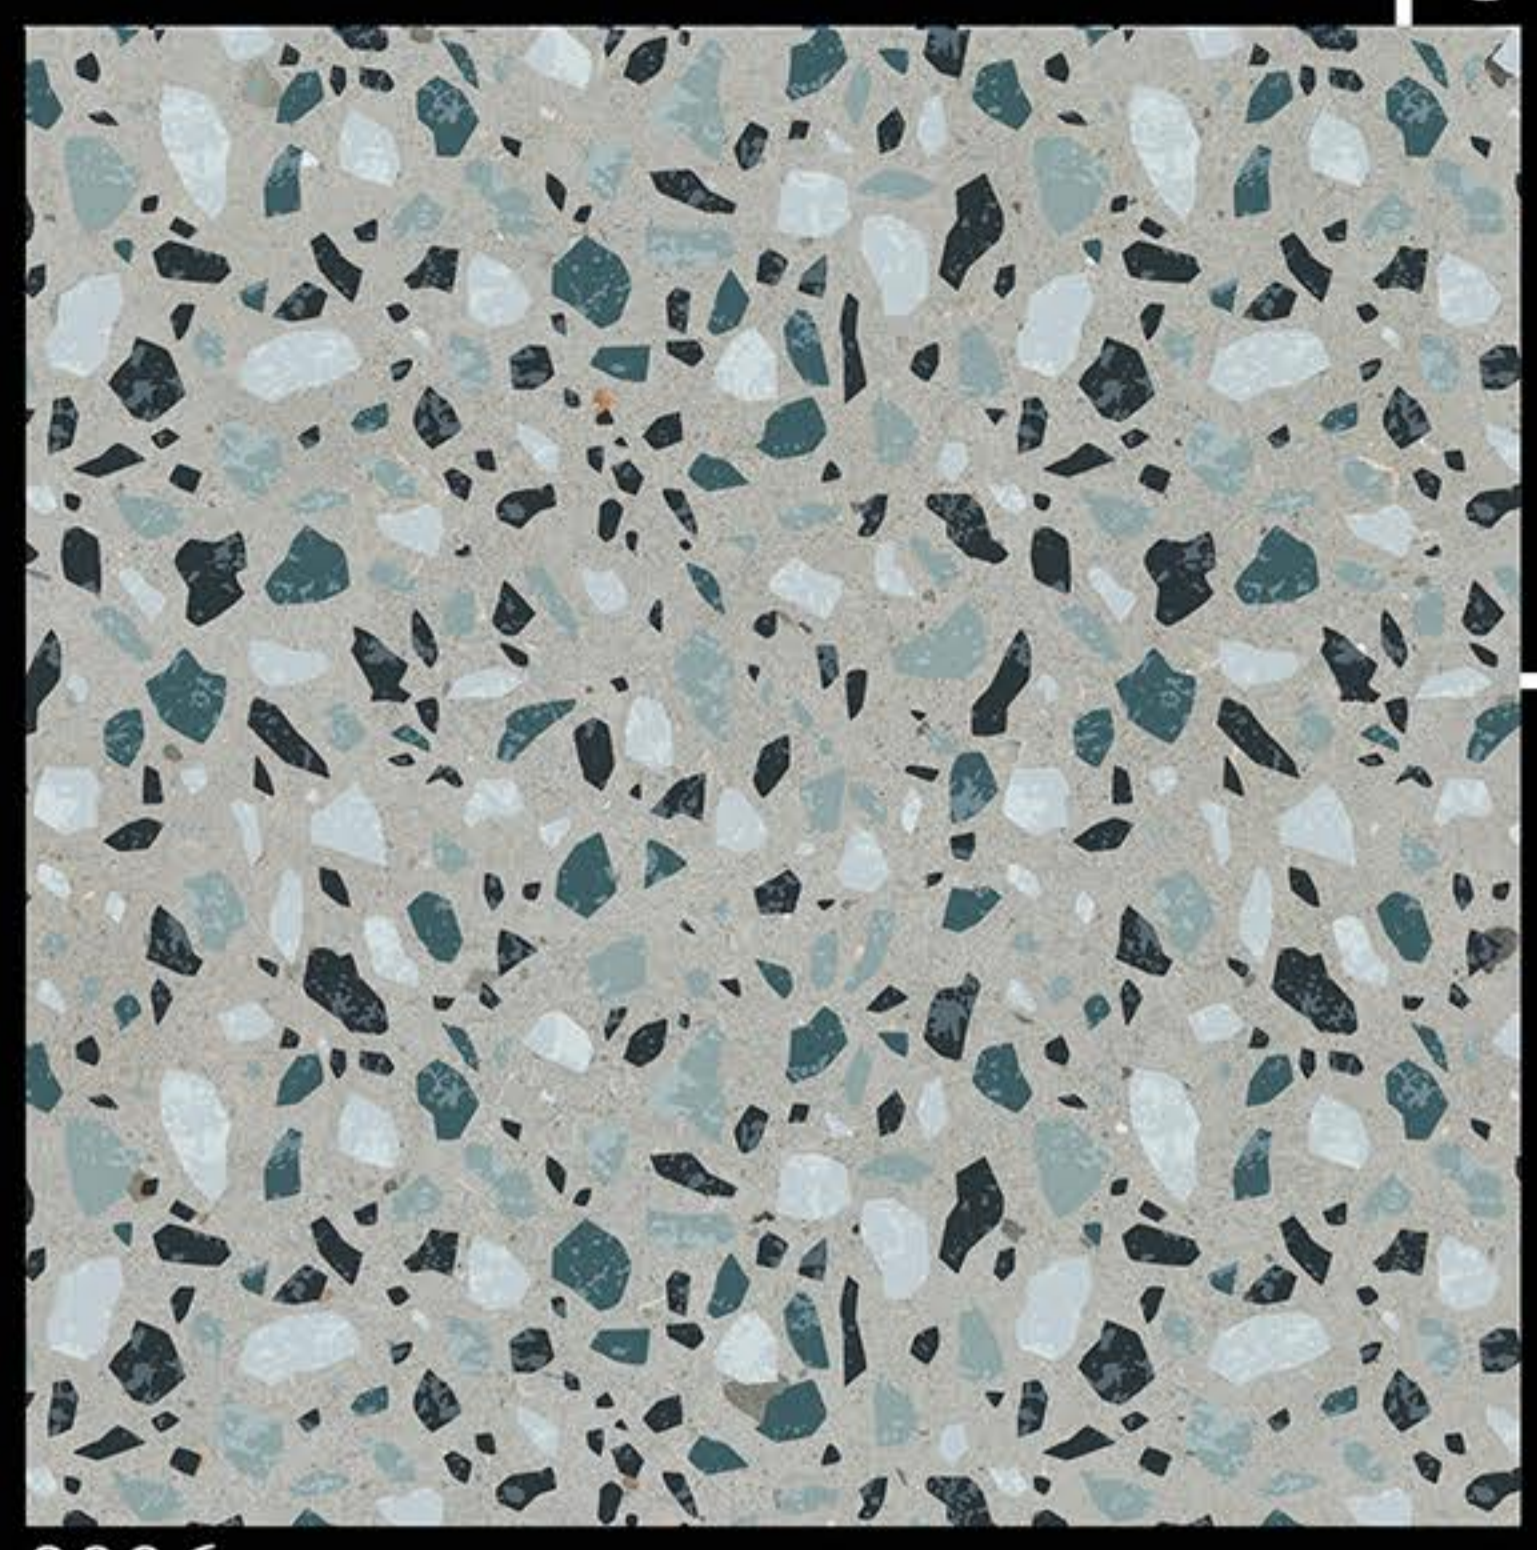

Matt Finish
Terrazzo *Series*

600X
600 mm