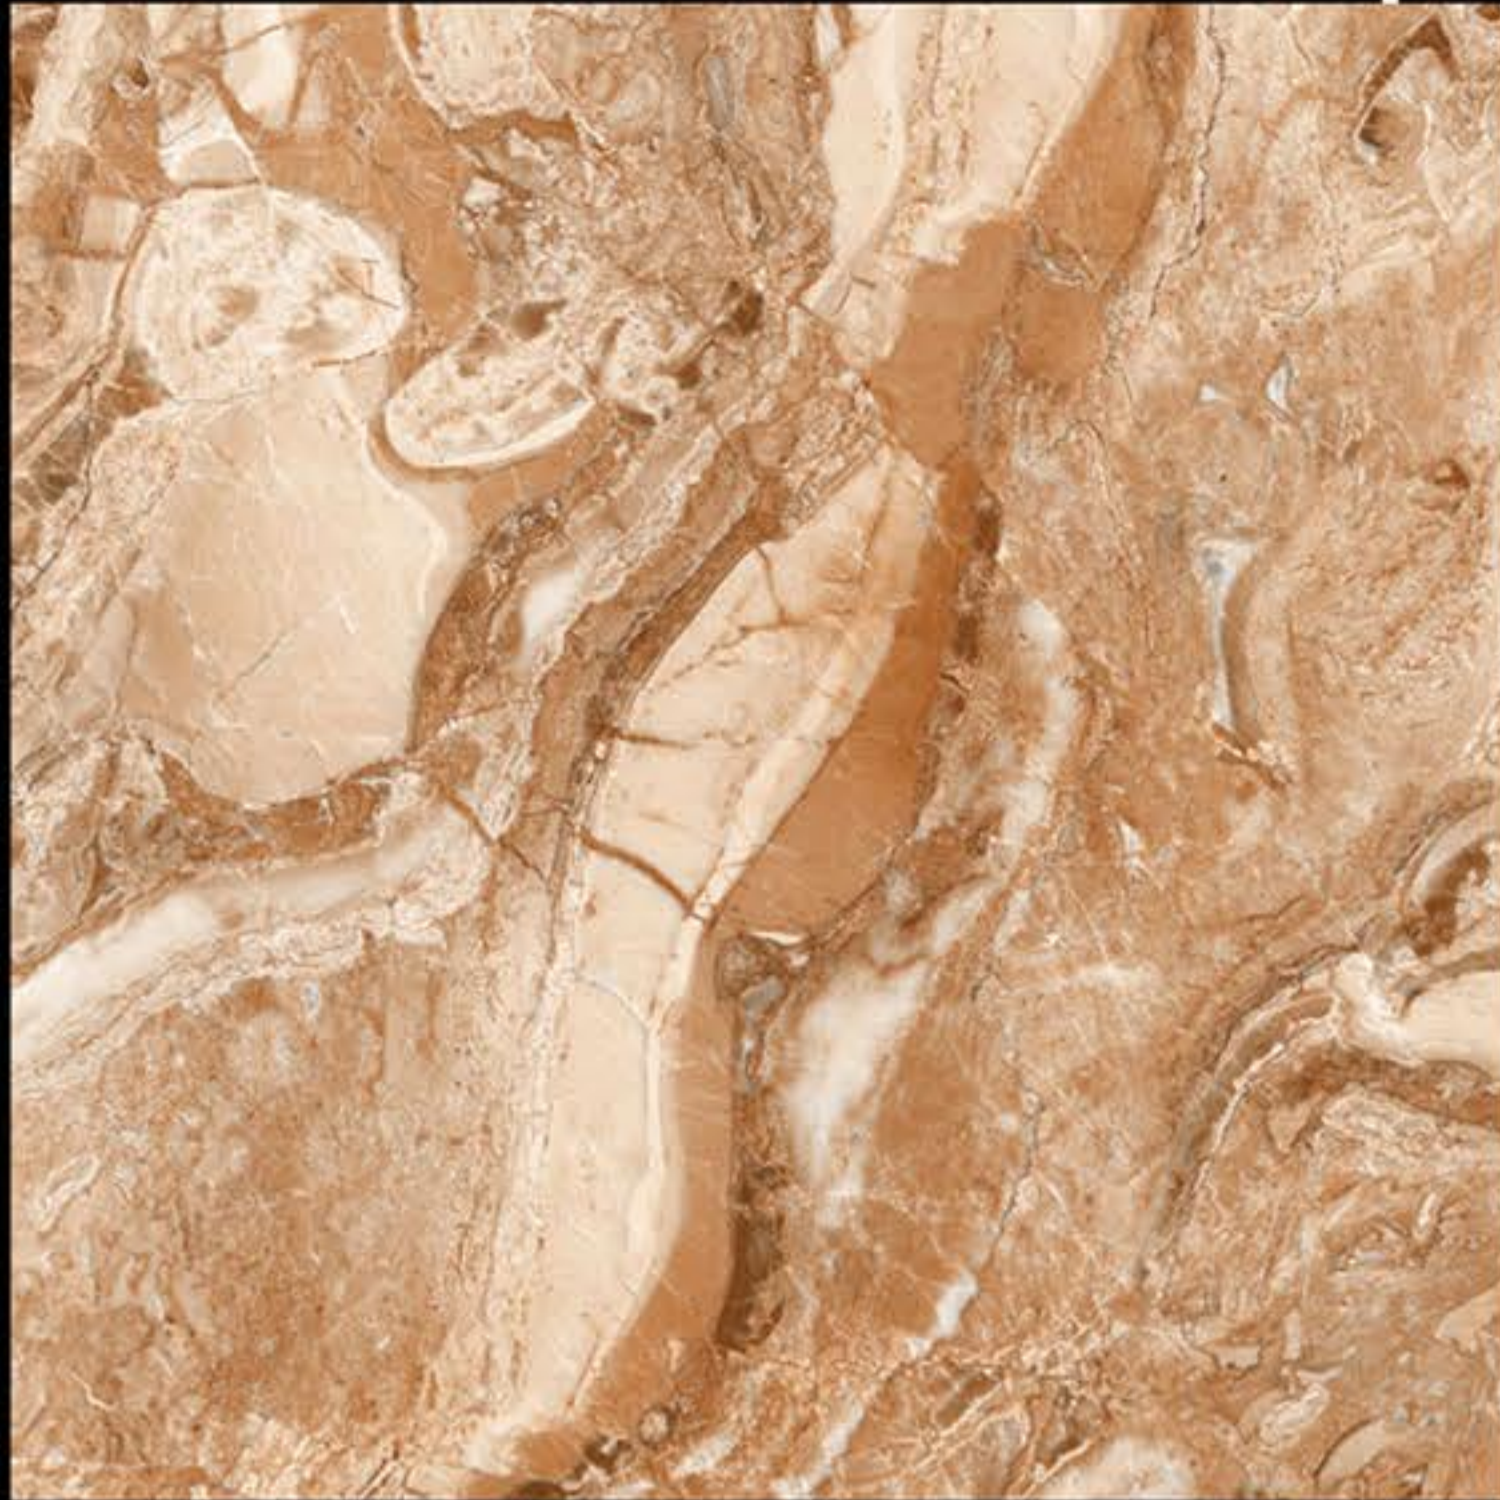

ModernCollection

Glossy Finish  
**Marble Series**

600X  
600 mm

WHITE BODY  
PORCELINE TILE

1525 (Random)

ModernCollection

Glossy Finish  
**Marble Series**

600X  
600 mm