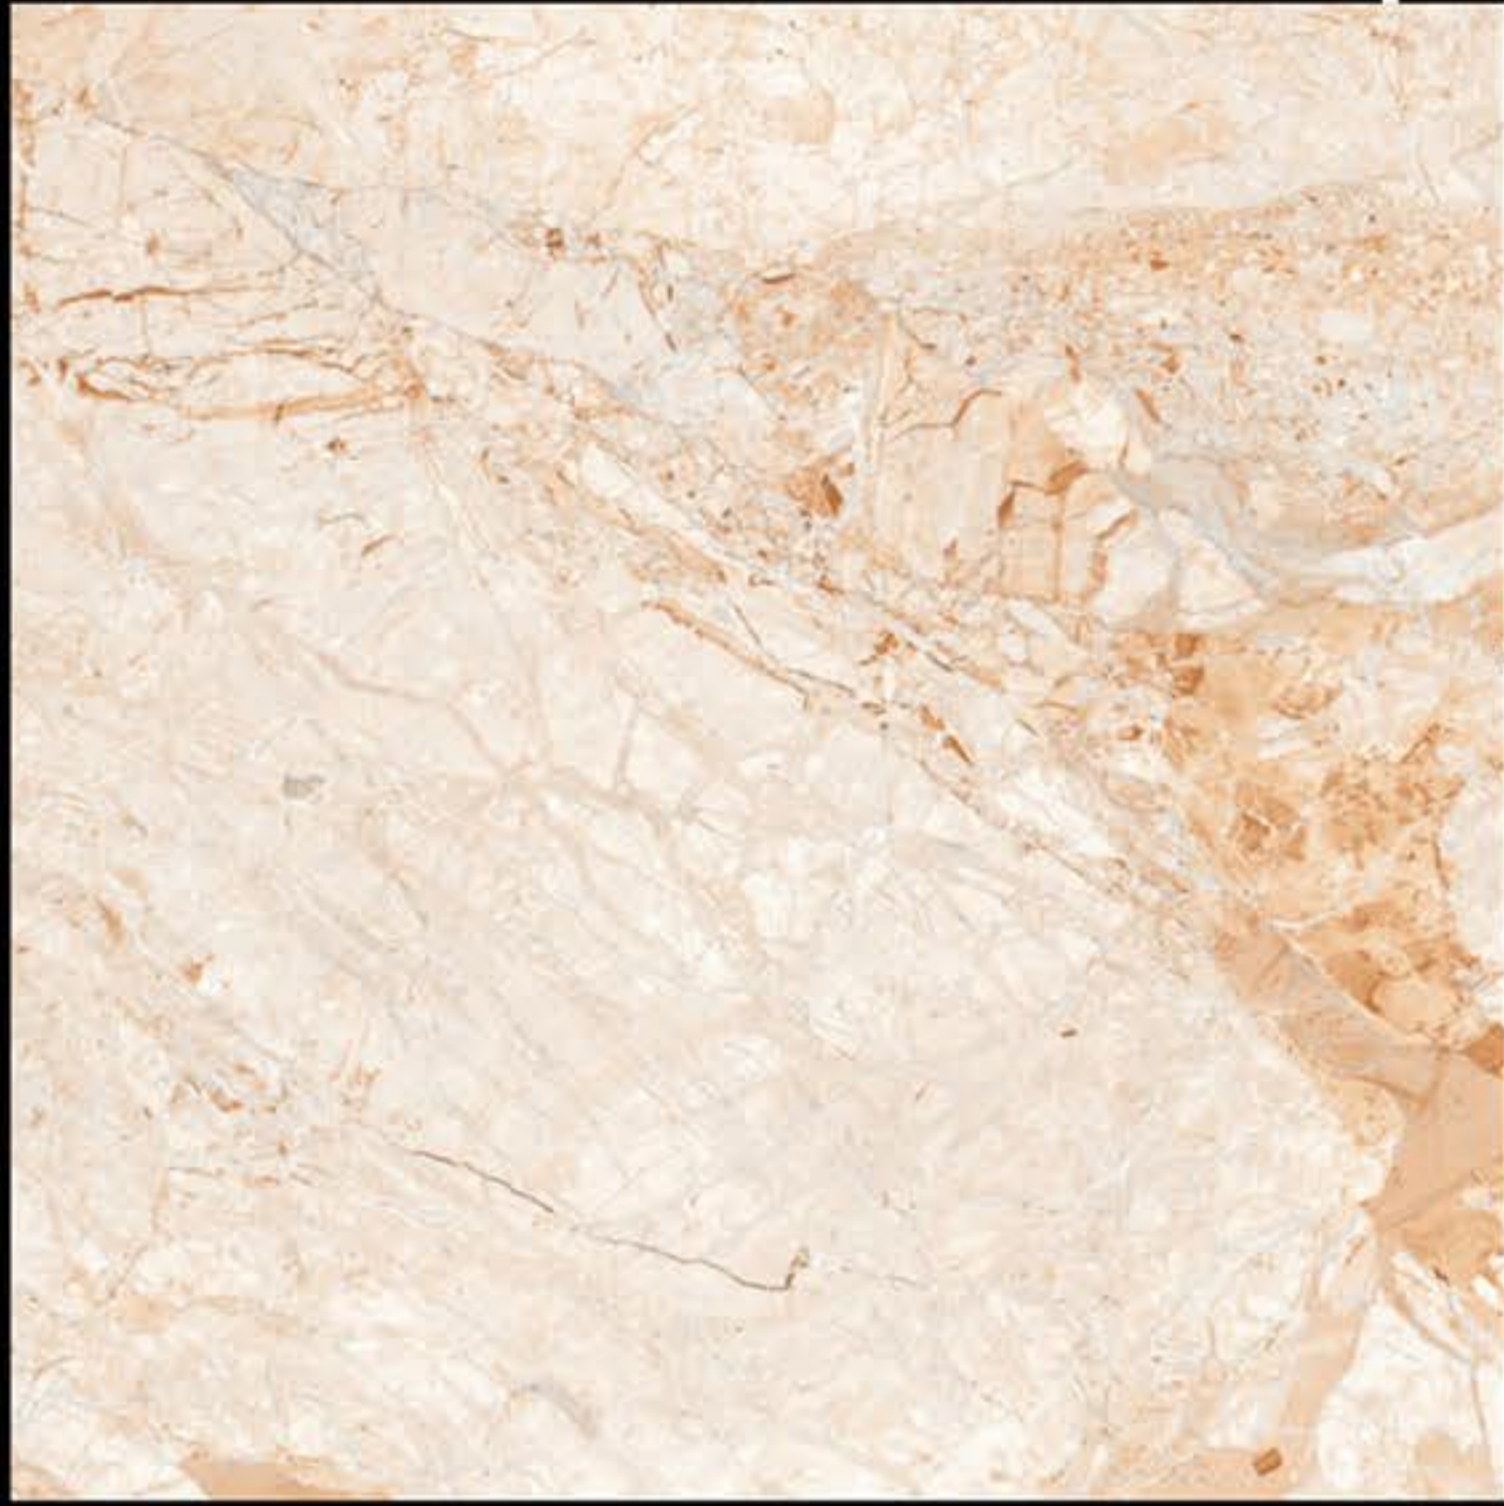

Glossy Finish  
**Marble Series**

600X  
600 mm

1528 (Random)

WHITE BODY  
PORCELINE TILE

ModernCollection

Glossy Finish  
**Marble Series**

600X  
600 mm

1529 (Random)