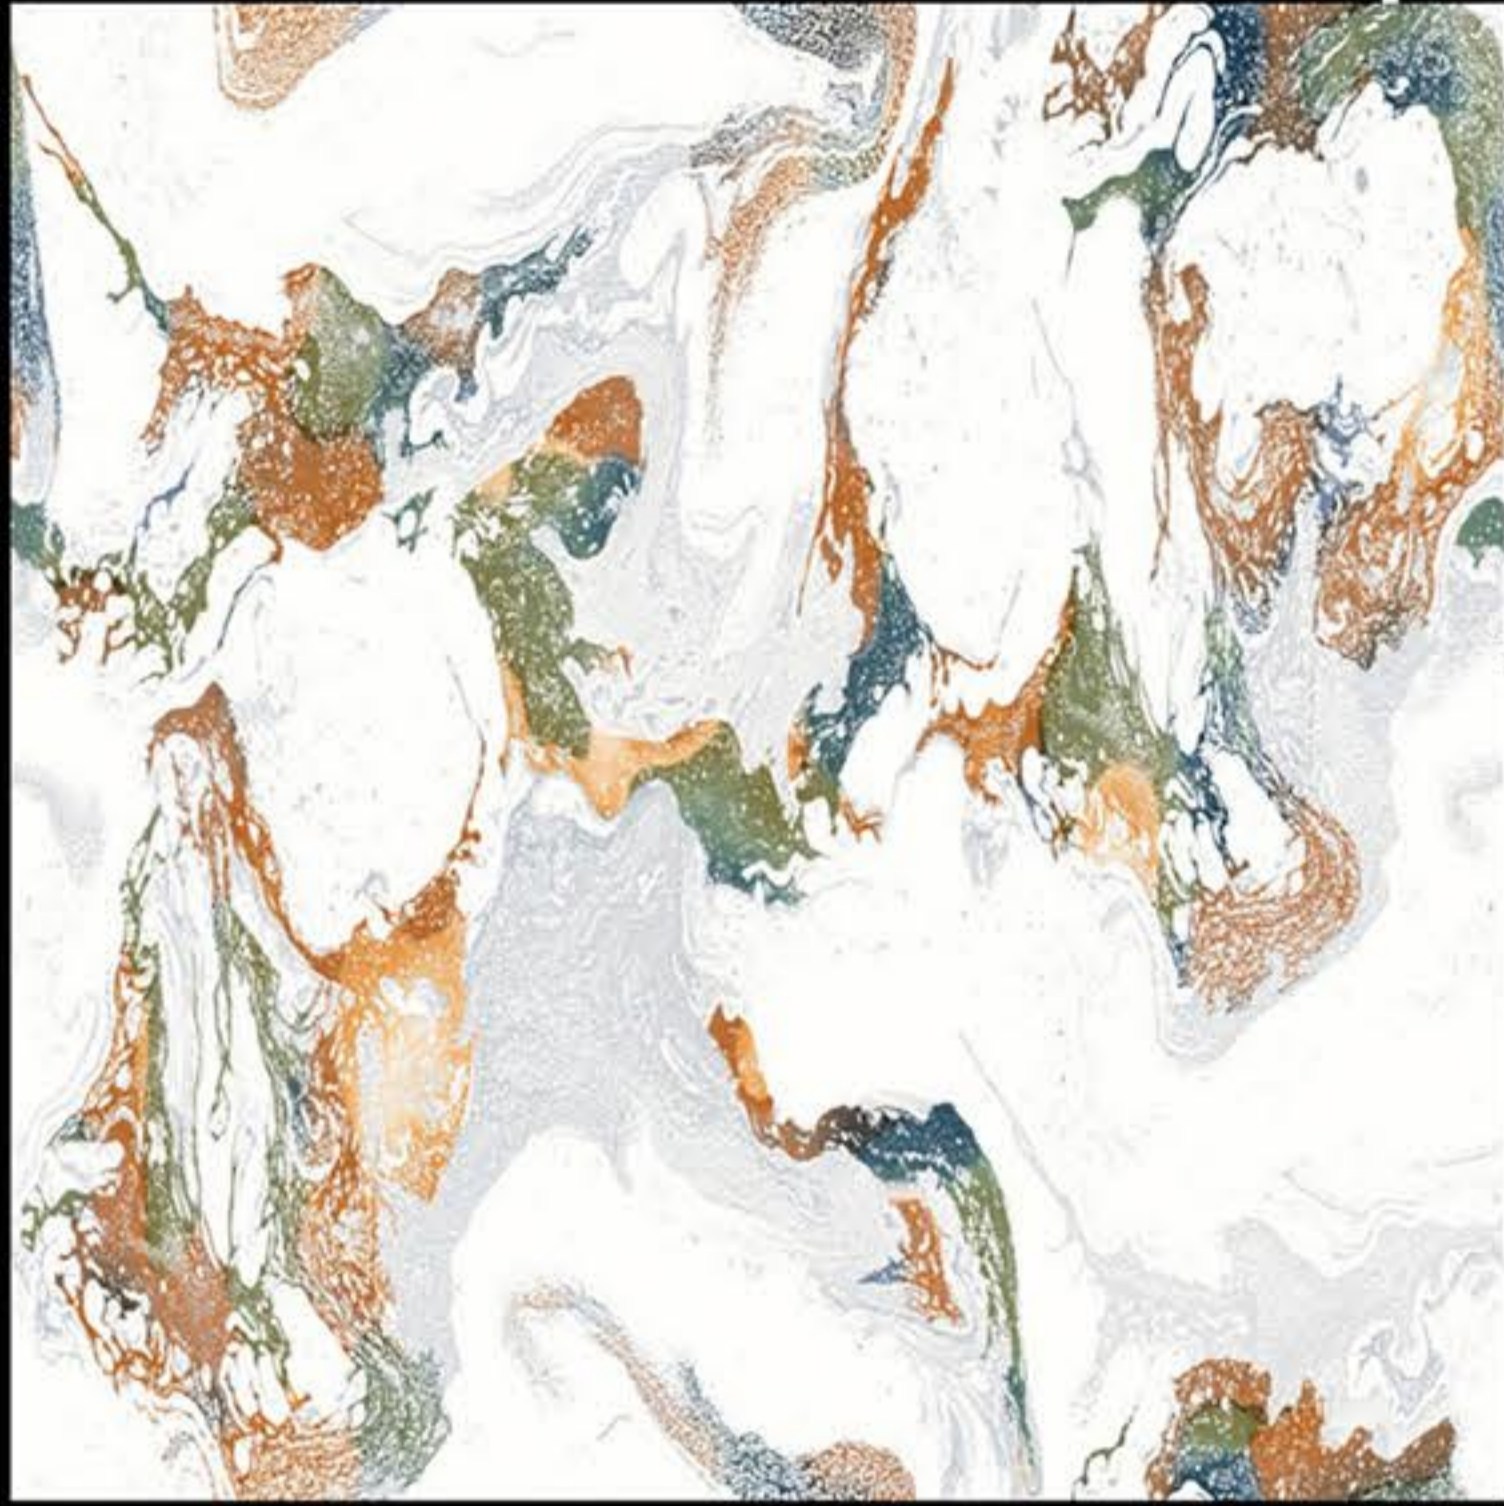

1546

WHITE BODY  
PORCELAIN TILE

ModernCollection

Glossy Finish  
**Marble Series**

600X  
600 mm

WHITE BODY  
PORCELINE TILE

1547

ModernCollection