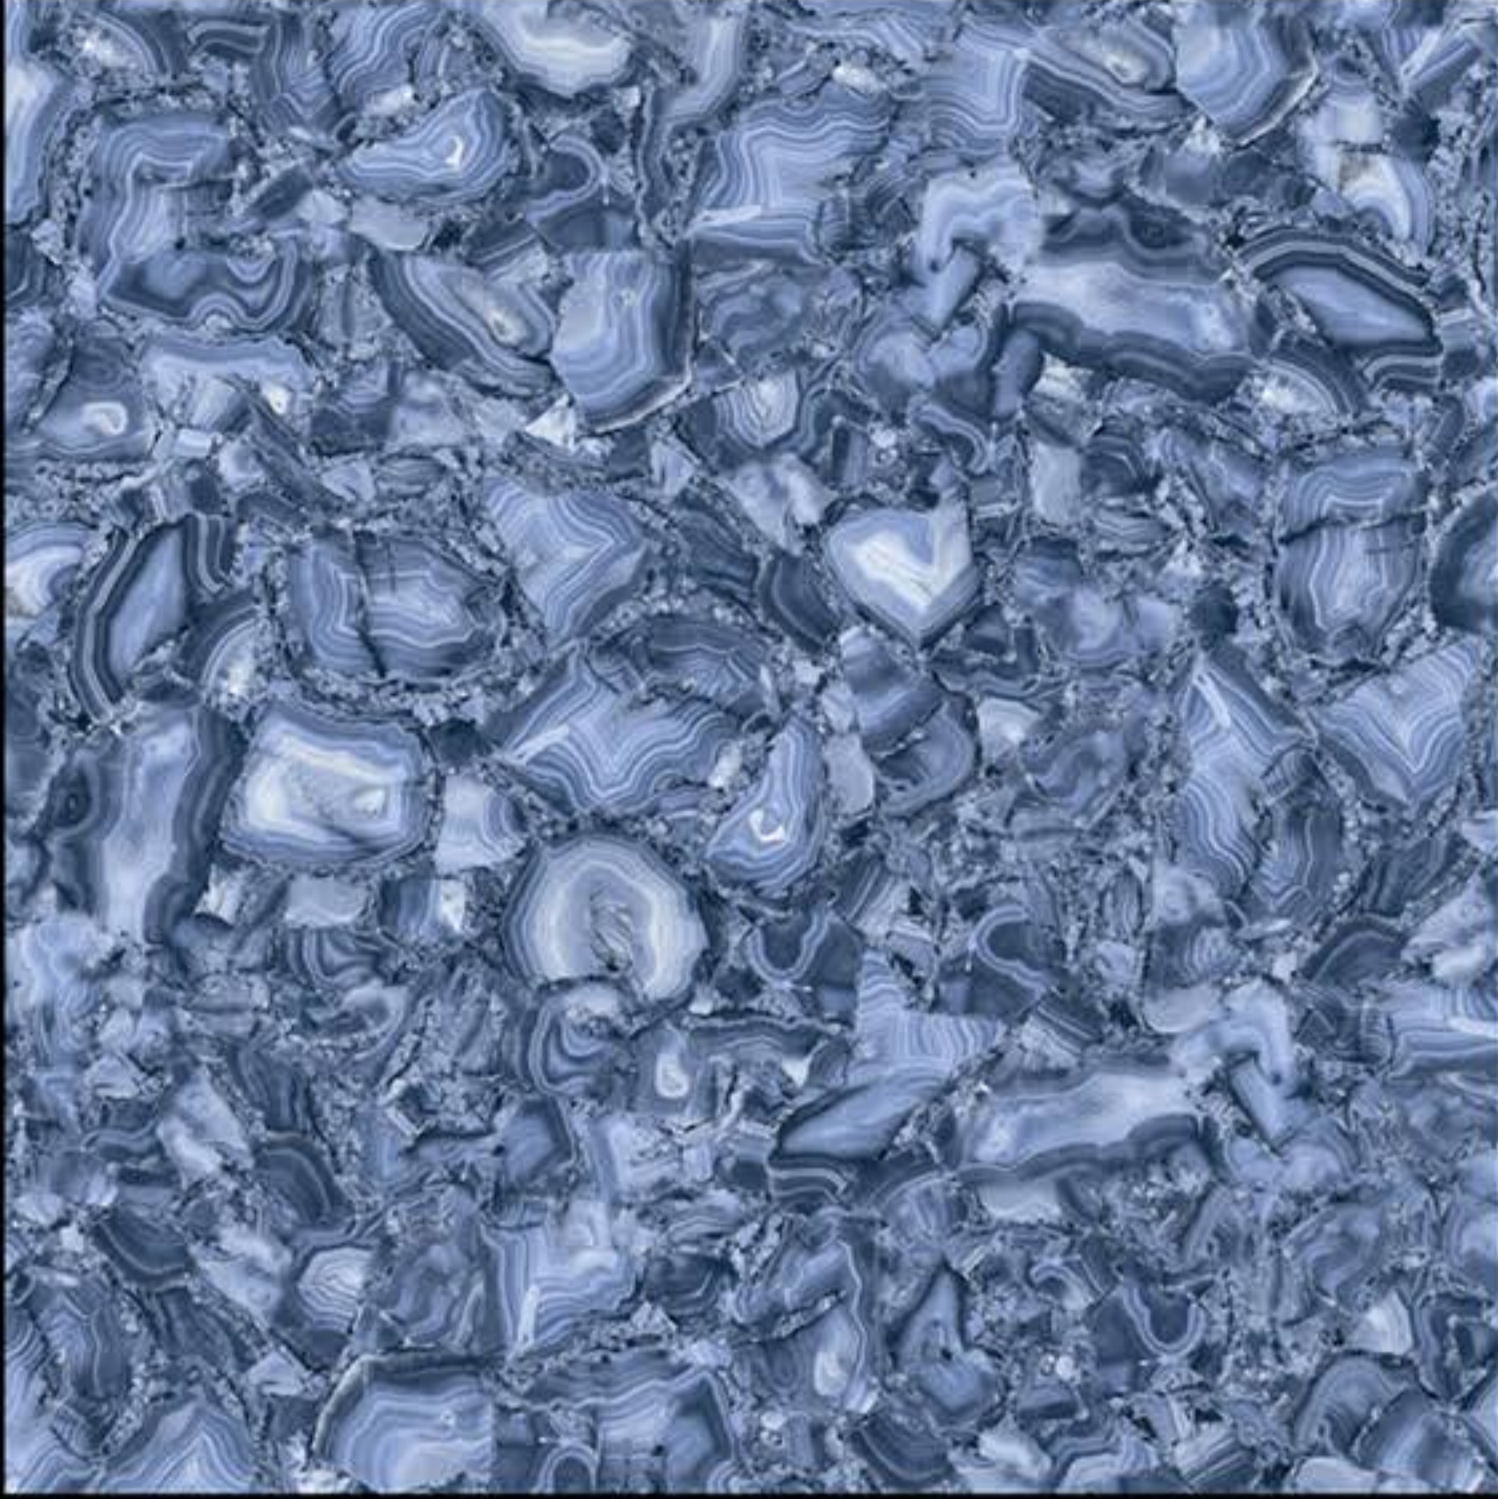

Glossy Finish
Marble Series

600X
600 mm

1520 (Random)

WHITE BODY
PORCELINE TILE

ModernCollection