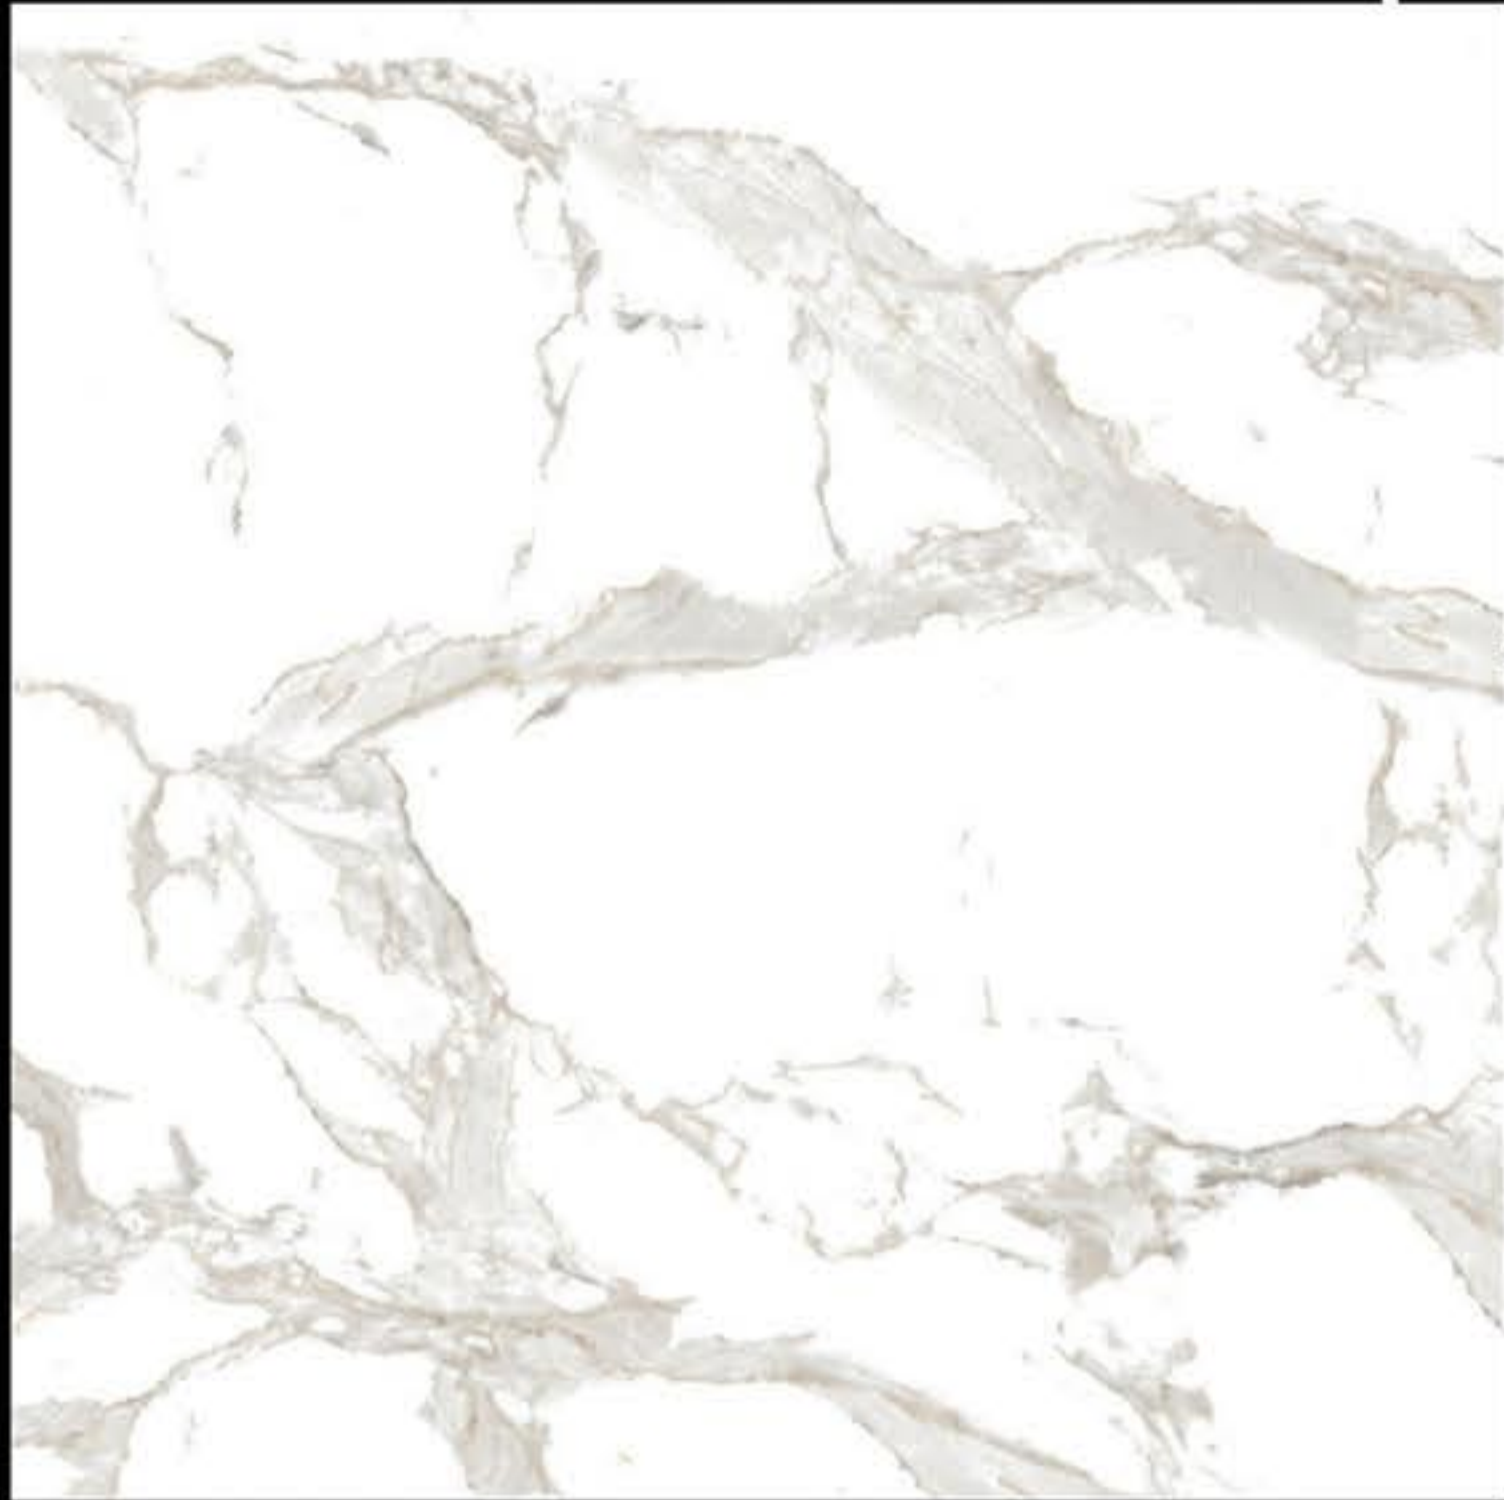

Glossy Finish
Marble Series

600X
600 mm