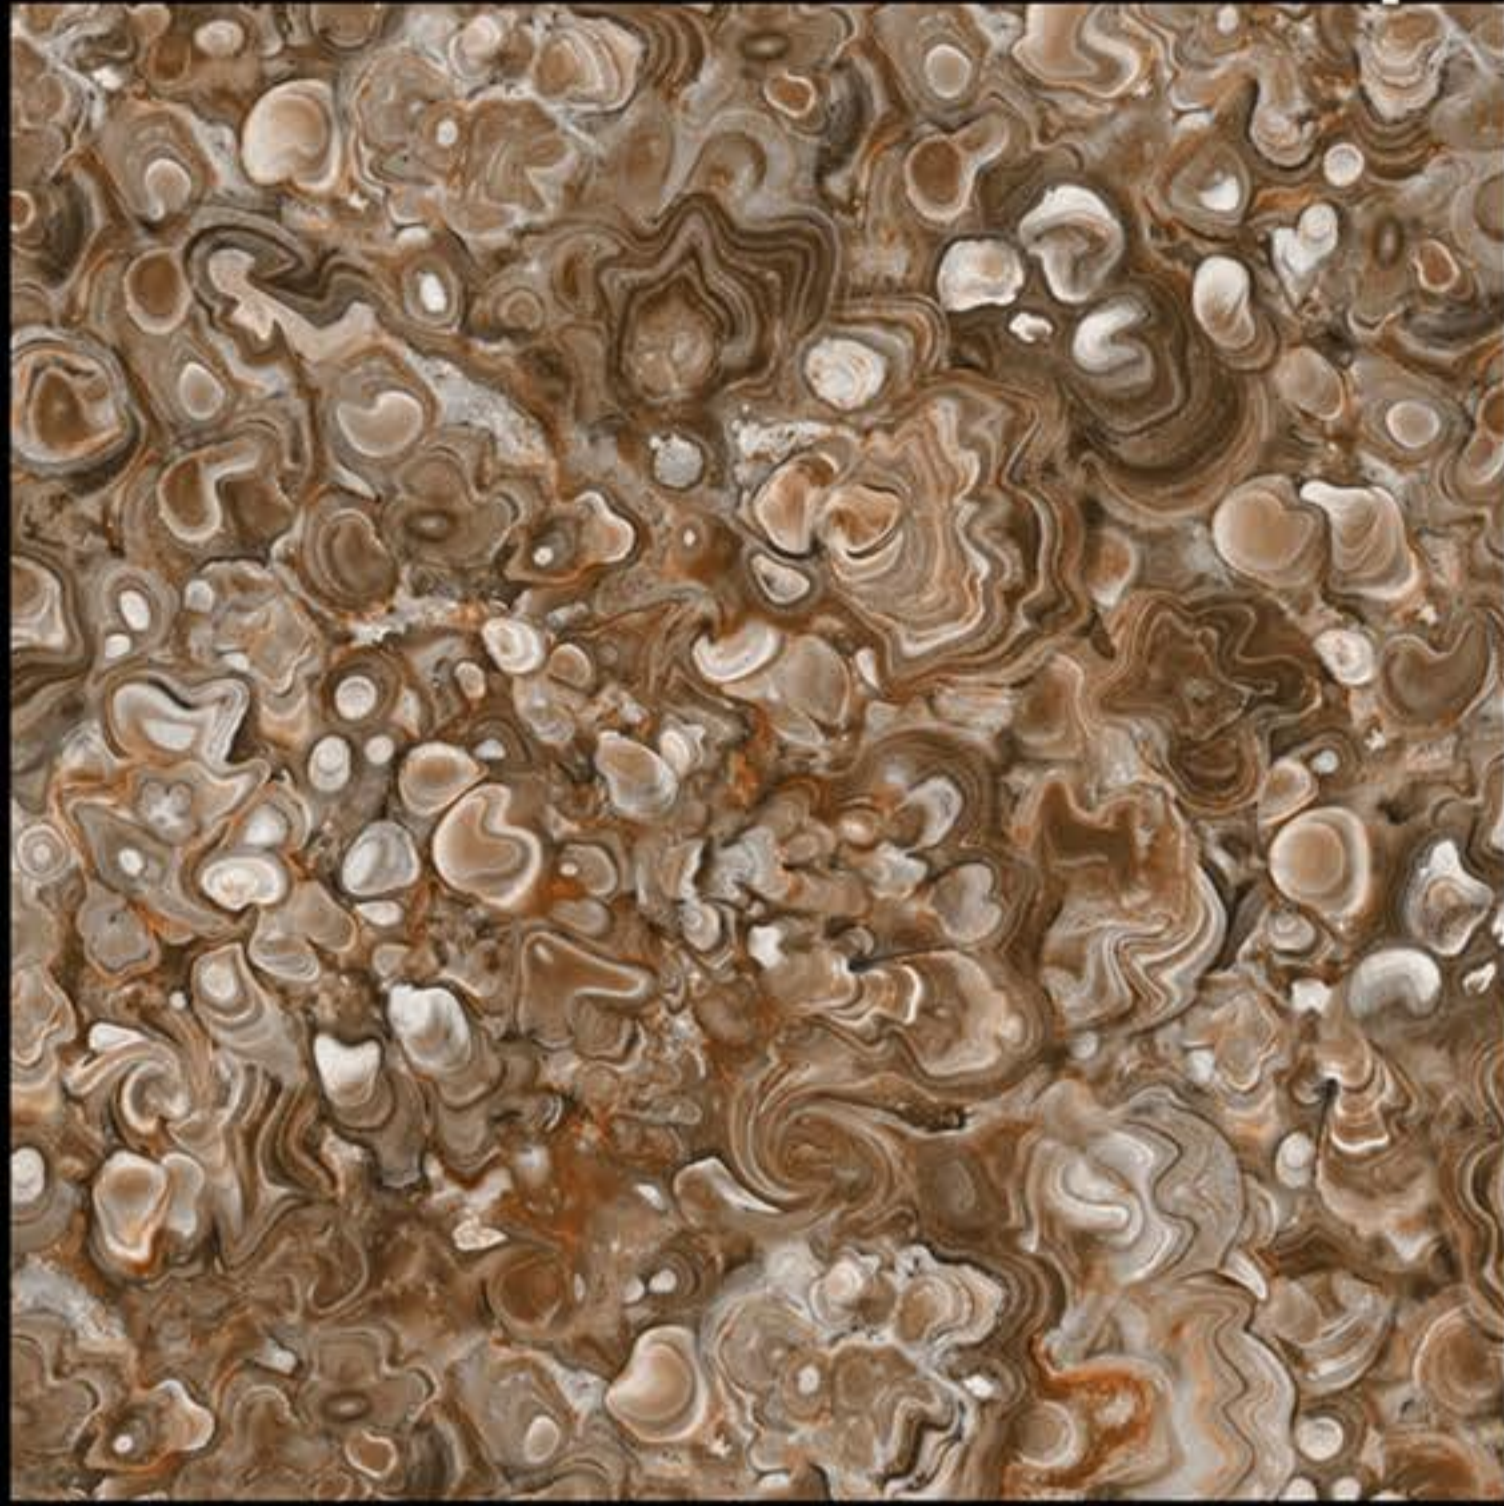

1521 (Random)

ModernCollection

Glossy Finish  
**Marble Series**

600X  
600 mm

1522 (Random)

WHITE BODY  
PORCELINE TILE

ModernCollection

Glossy Finish  
**Marble Series**