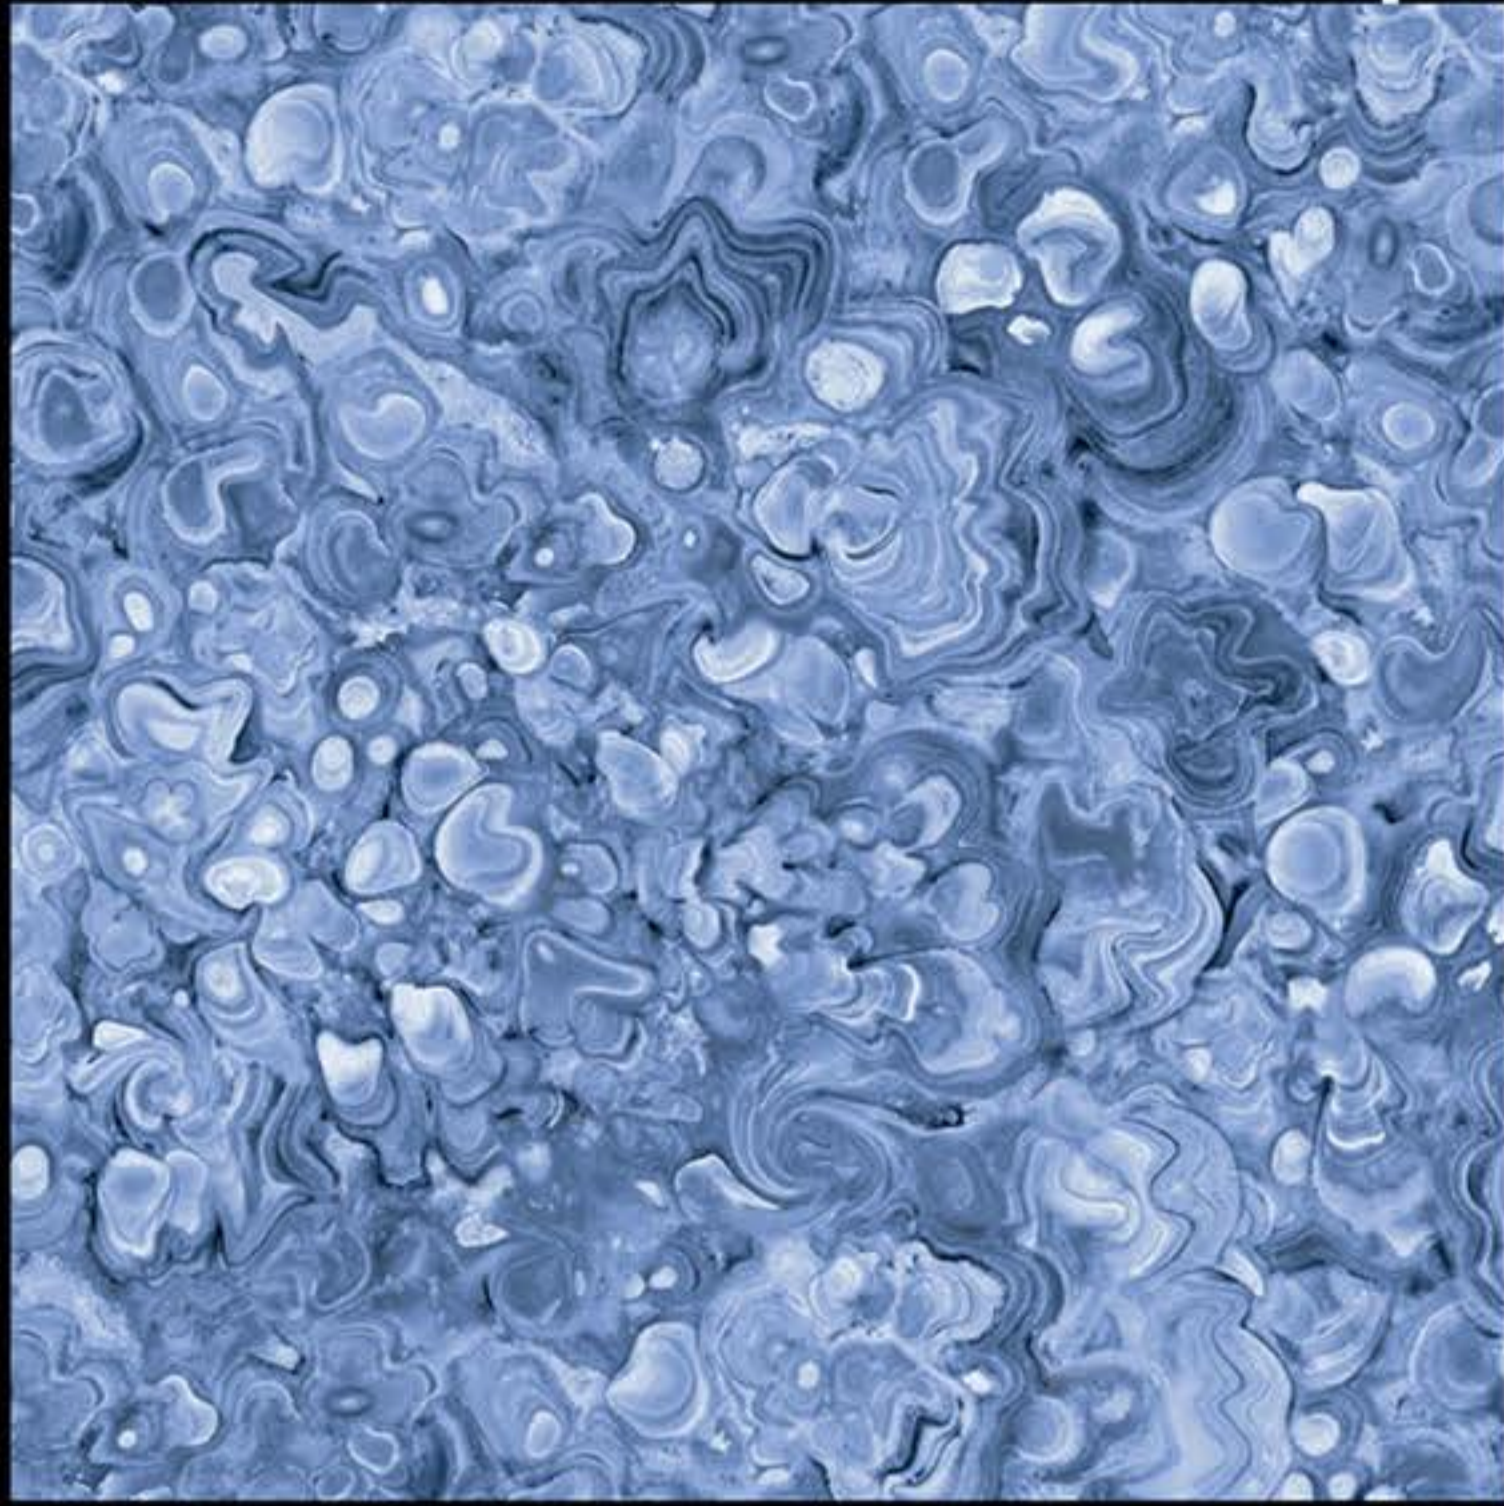

Glossy Finish
Marble Series

600X
600 mm