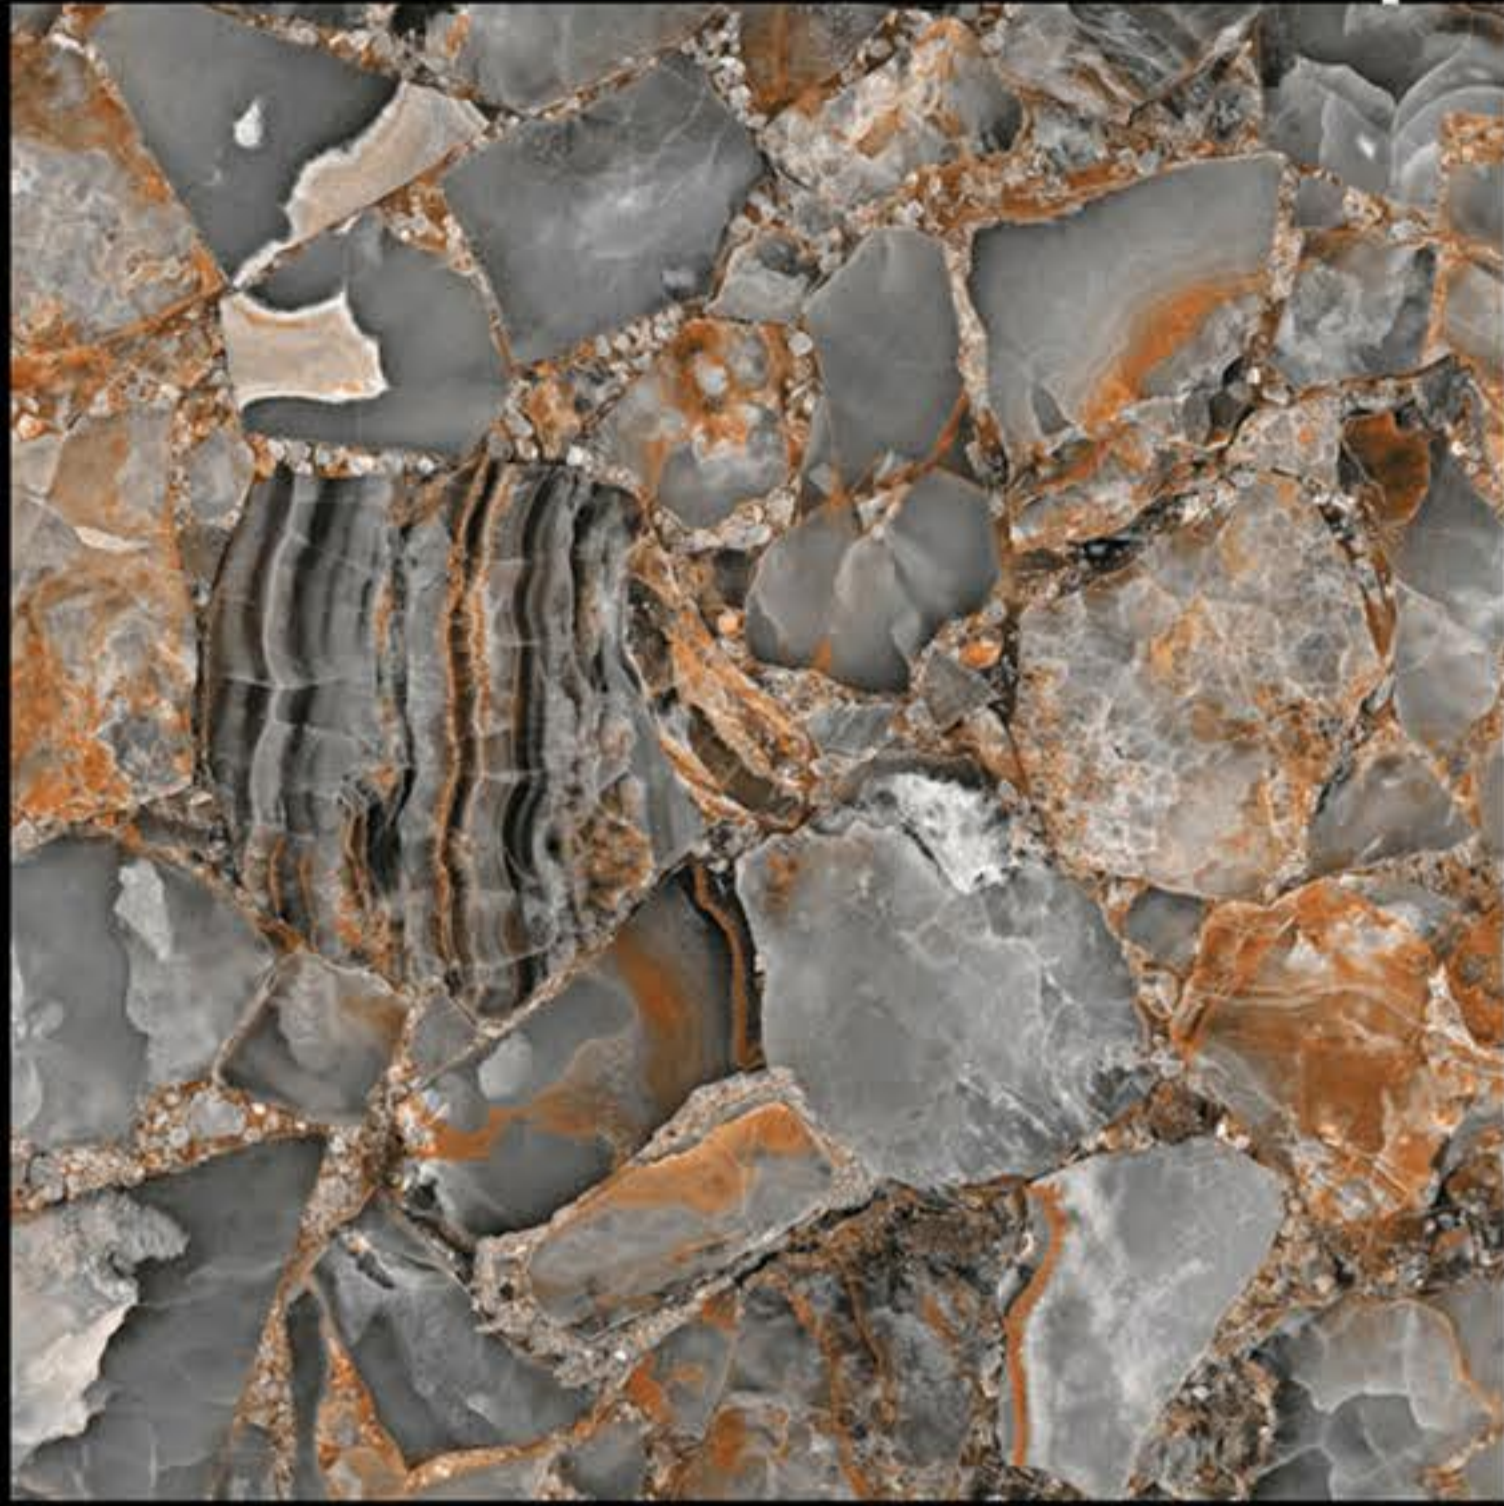

Glossy Finish
Marble Series

600X
600 mm

1528 (Random)

WHITE BODY
PORCELINE TILE

ModernCollection