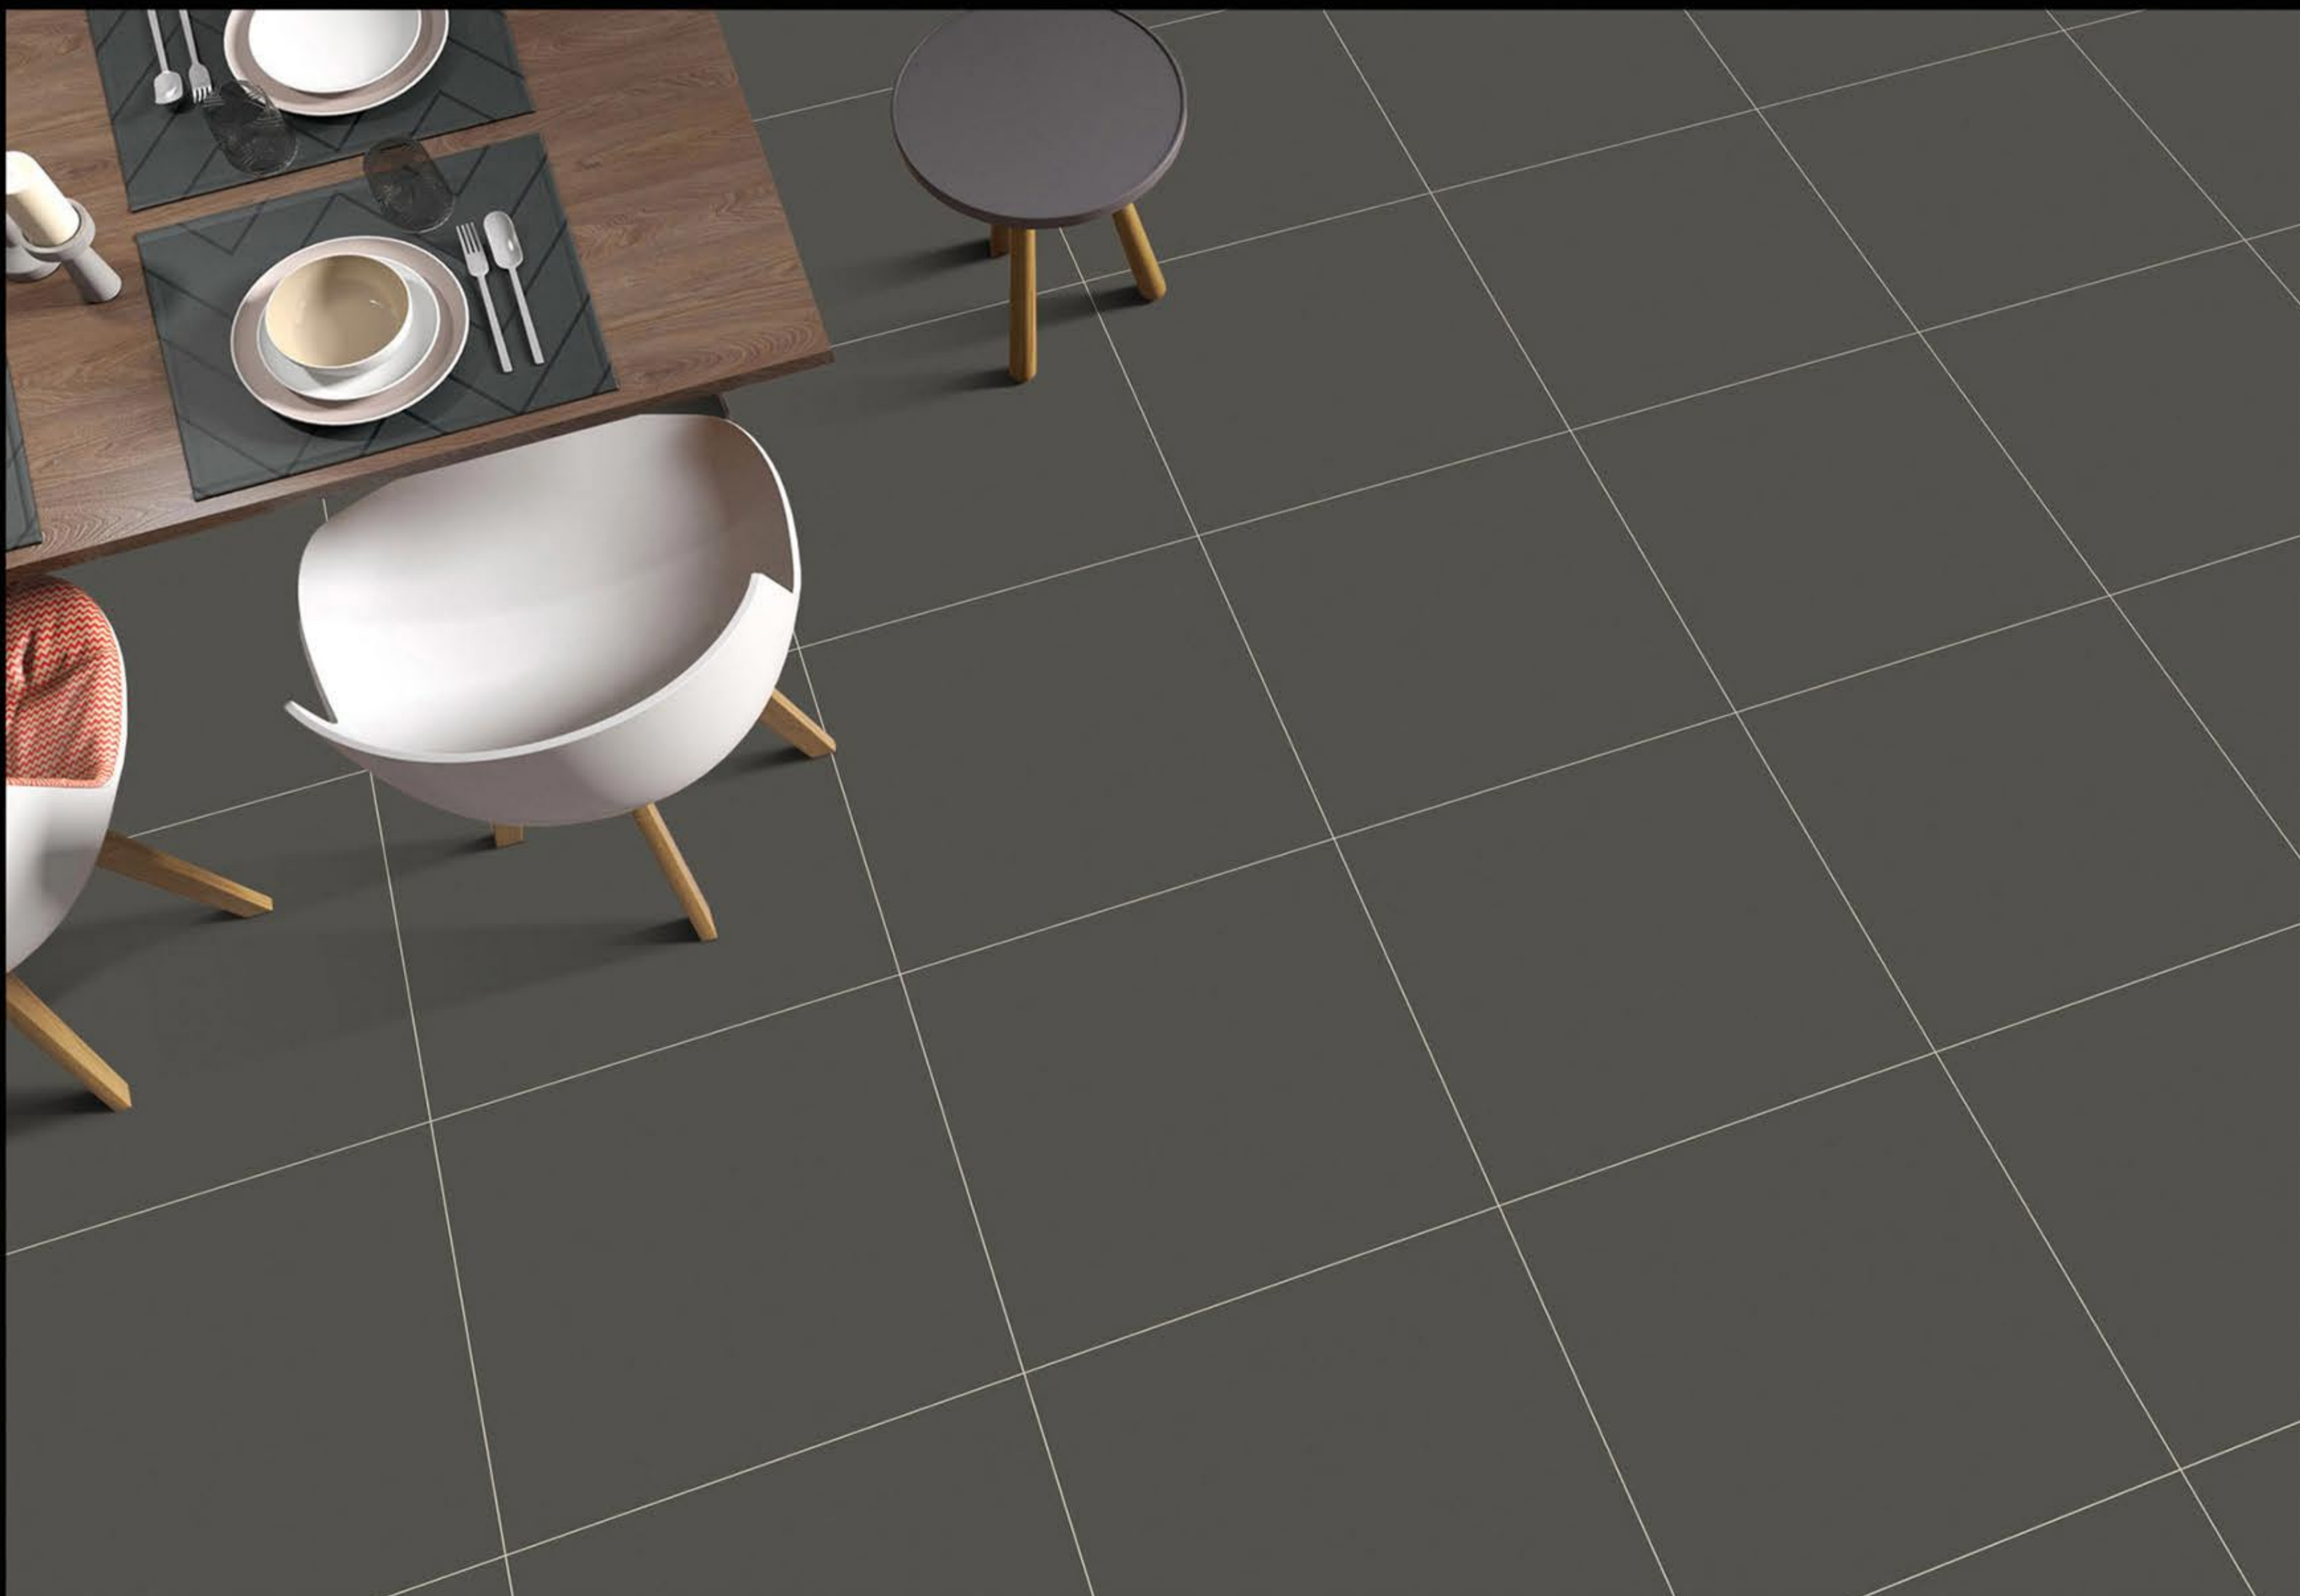

WHITE BODY
PORCELAIN TILE

10041

Modern Collection