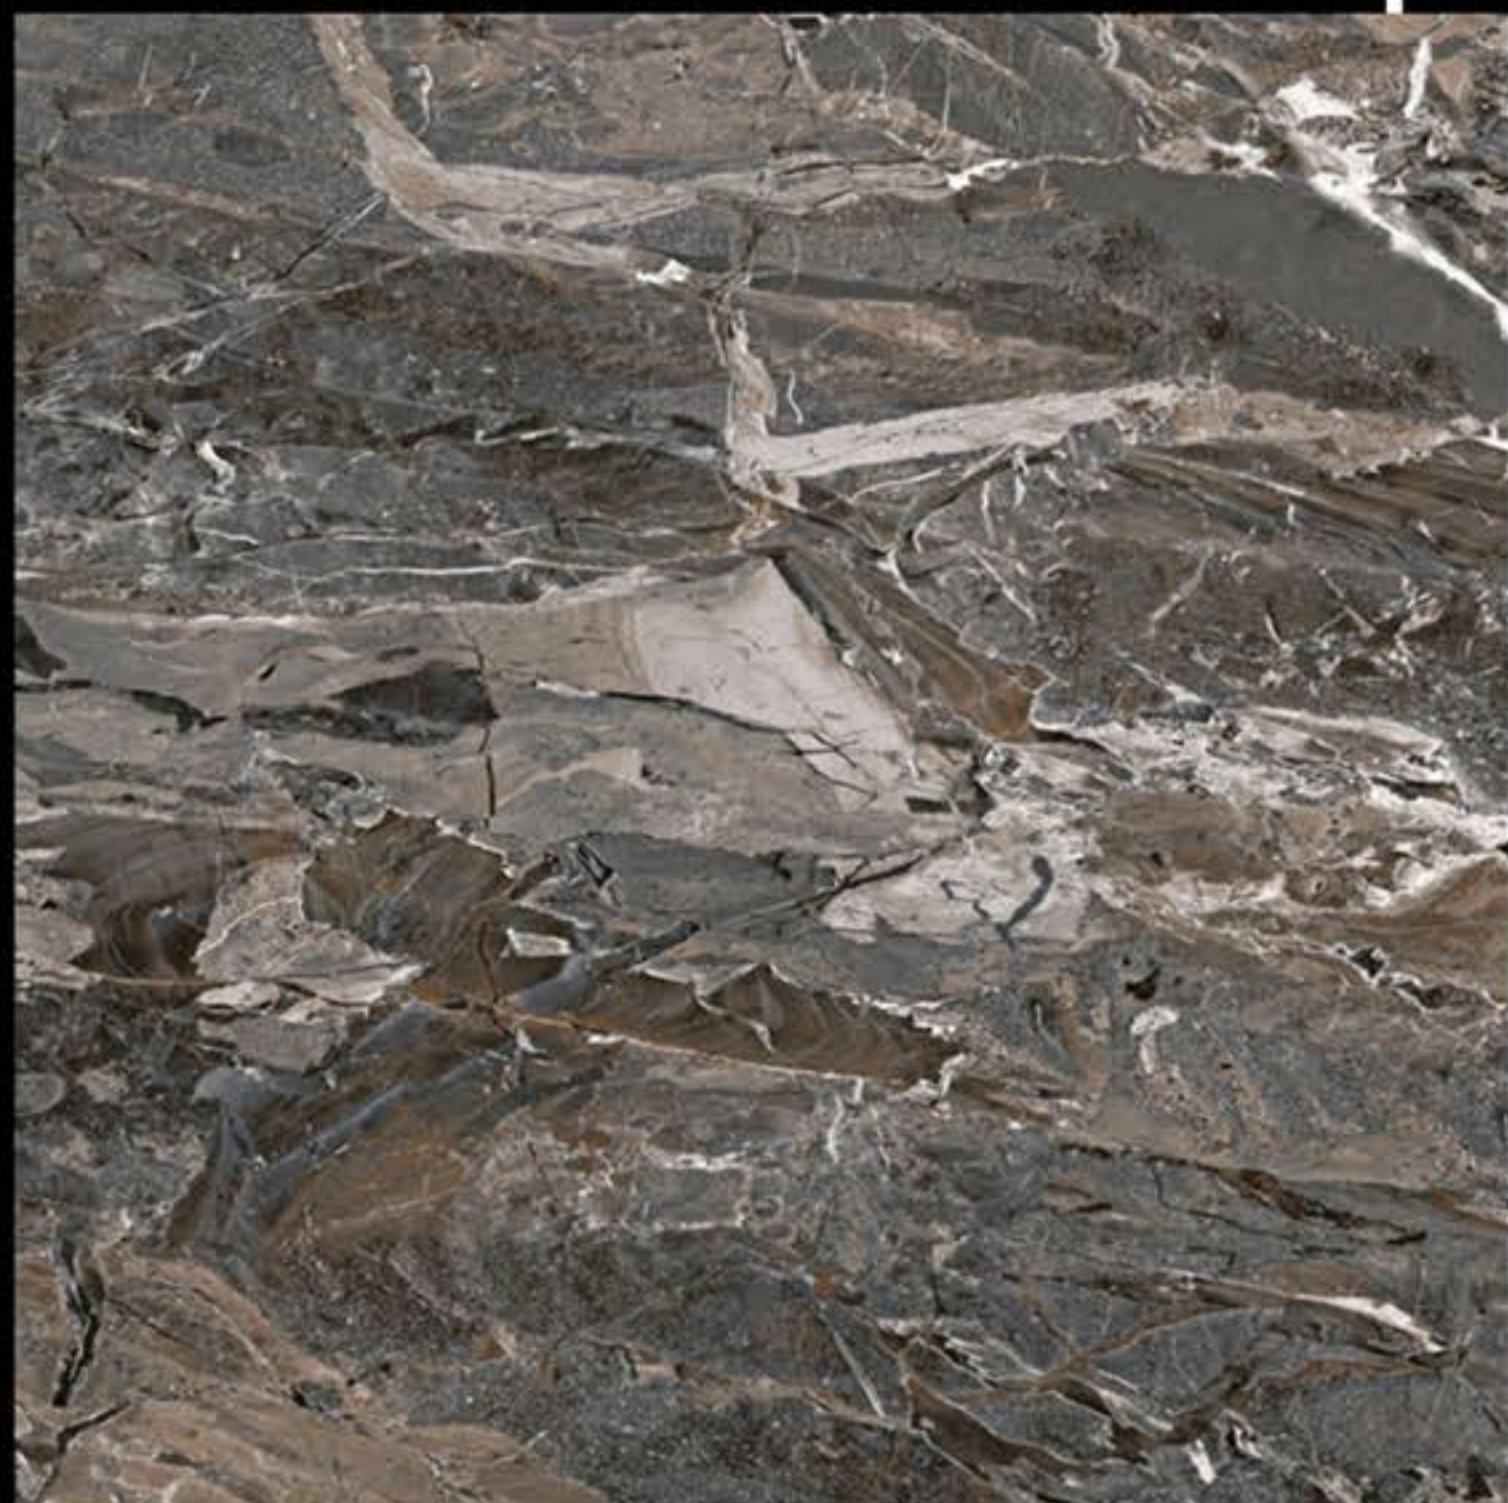

Sugar Series

600X
600 mm

10001 (Random)

WHITE BODY
PORCELINE TILE

ModernCollection

Sugar Series

600X
600 mm

10002(Random)