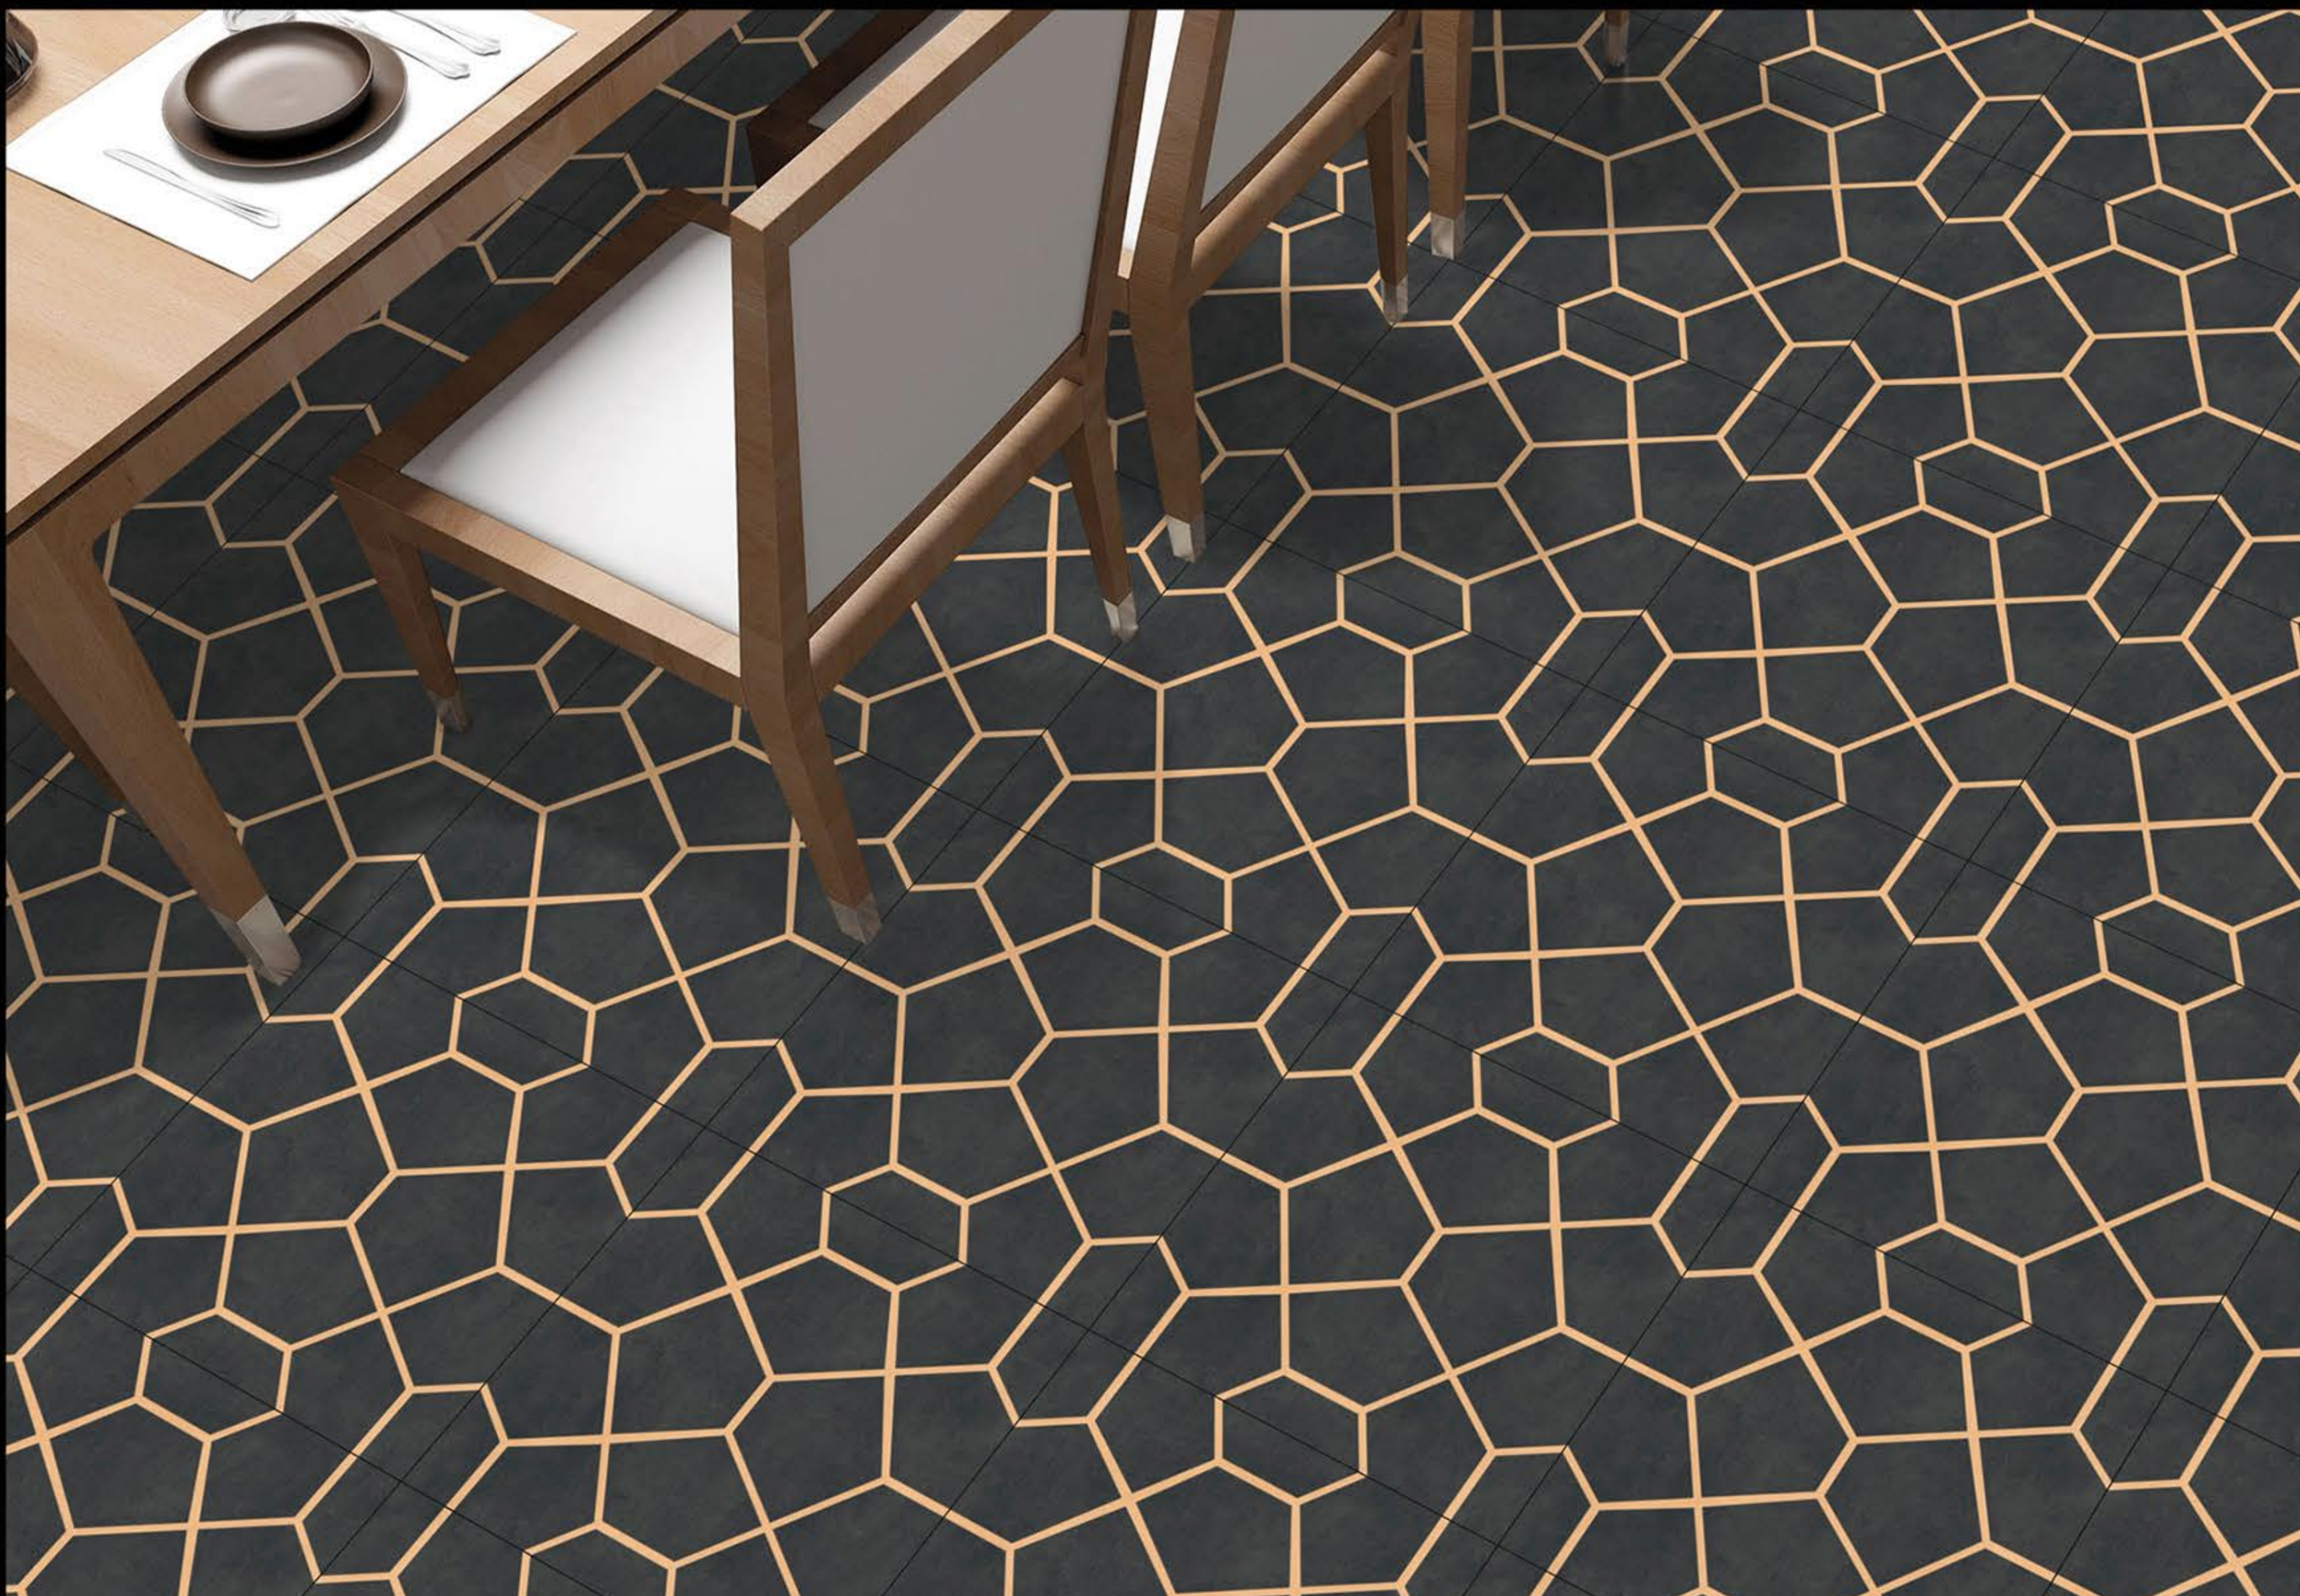

WHITE BODY
PORCELINE TILE

10045

ModernCollection