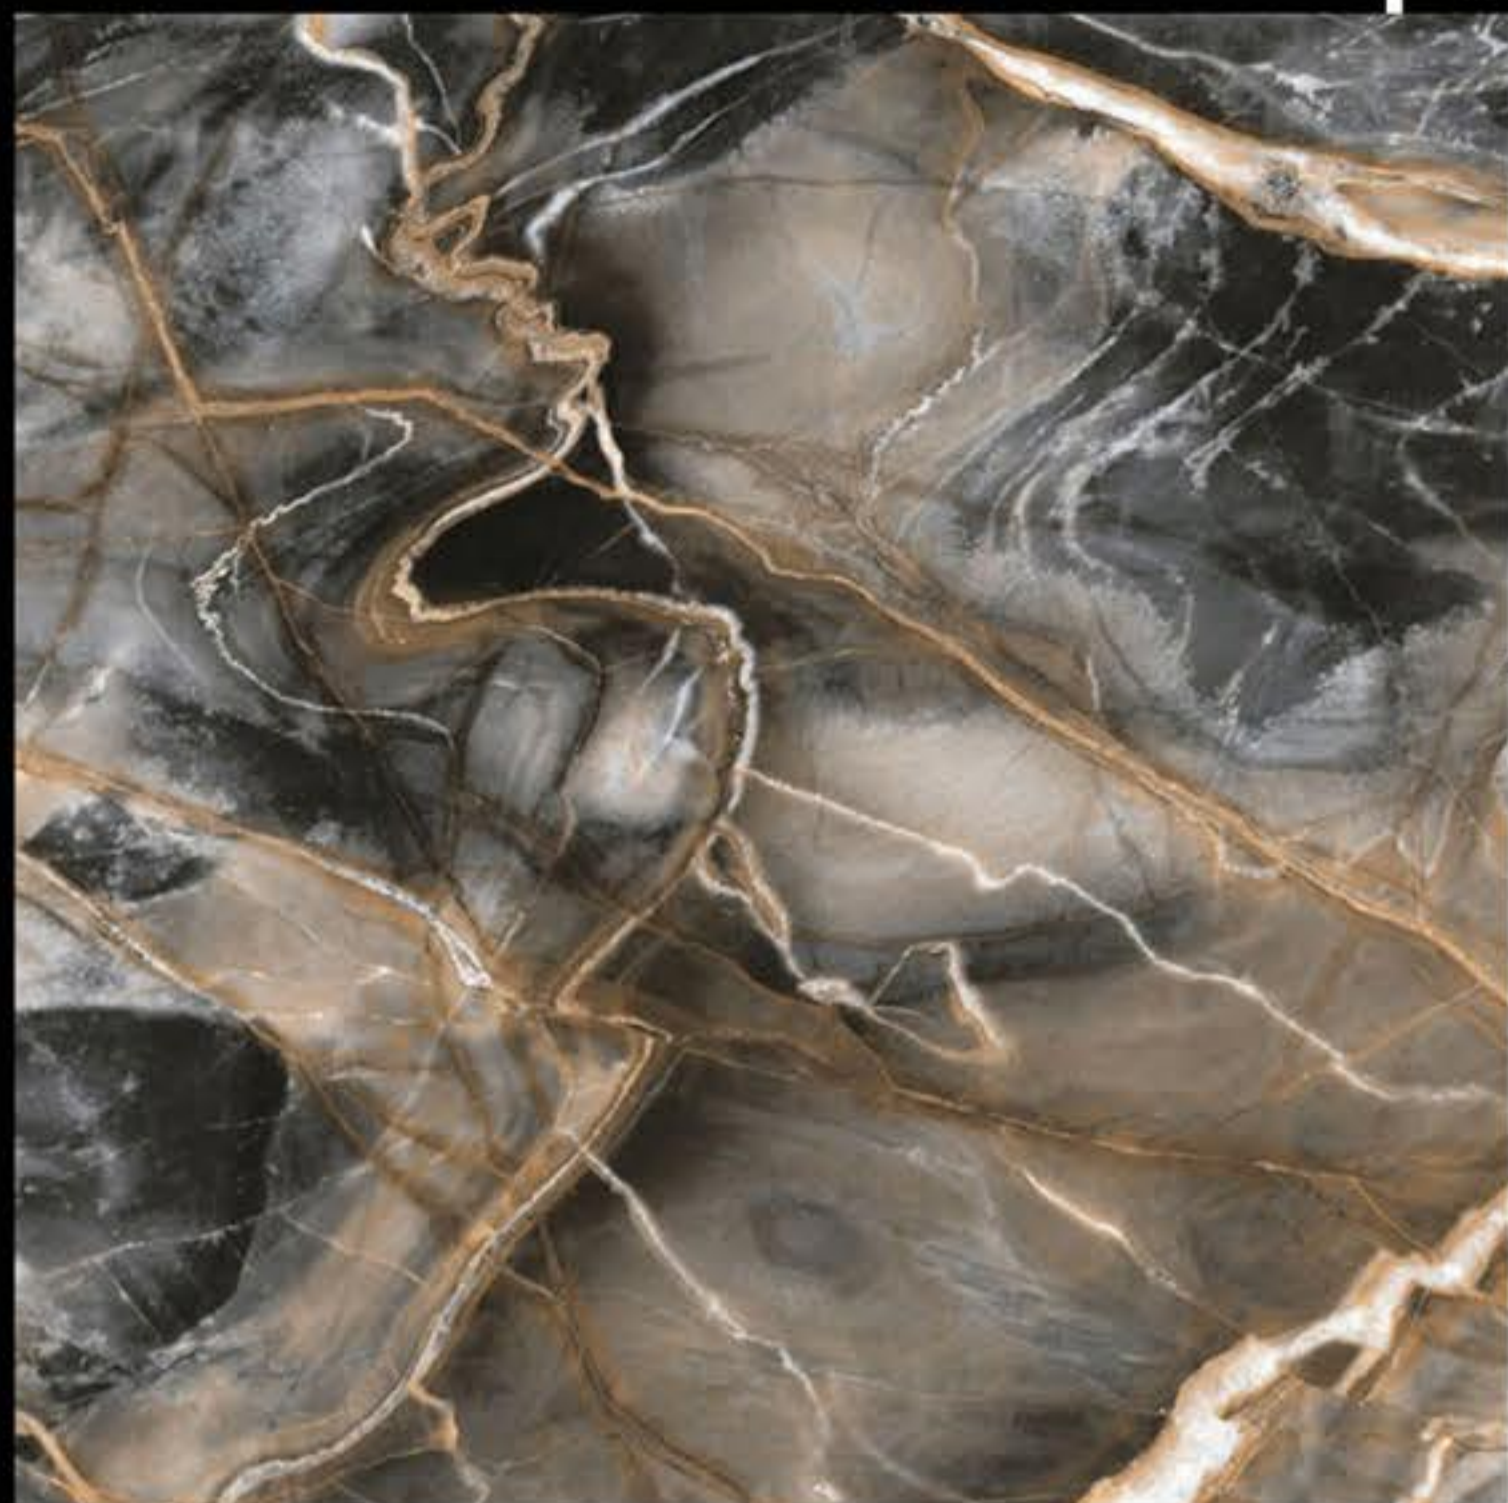

Sugar Series

600X
600 mm

10001 (Random)

WHITE BODY
PORCELINE TILE

ModernCollection

Sugar Series

600X
600 mm

10002(Random)