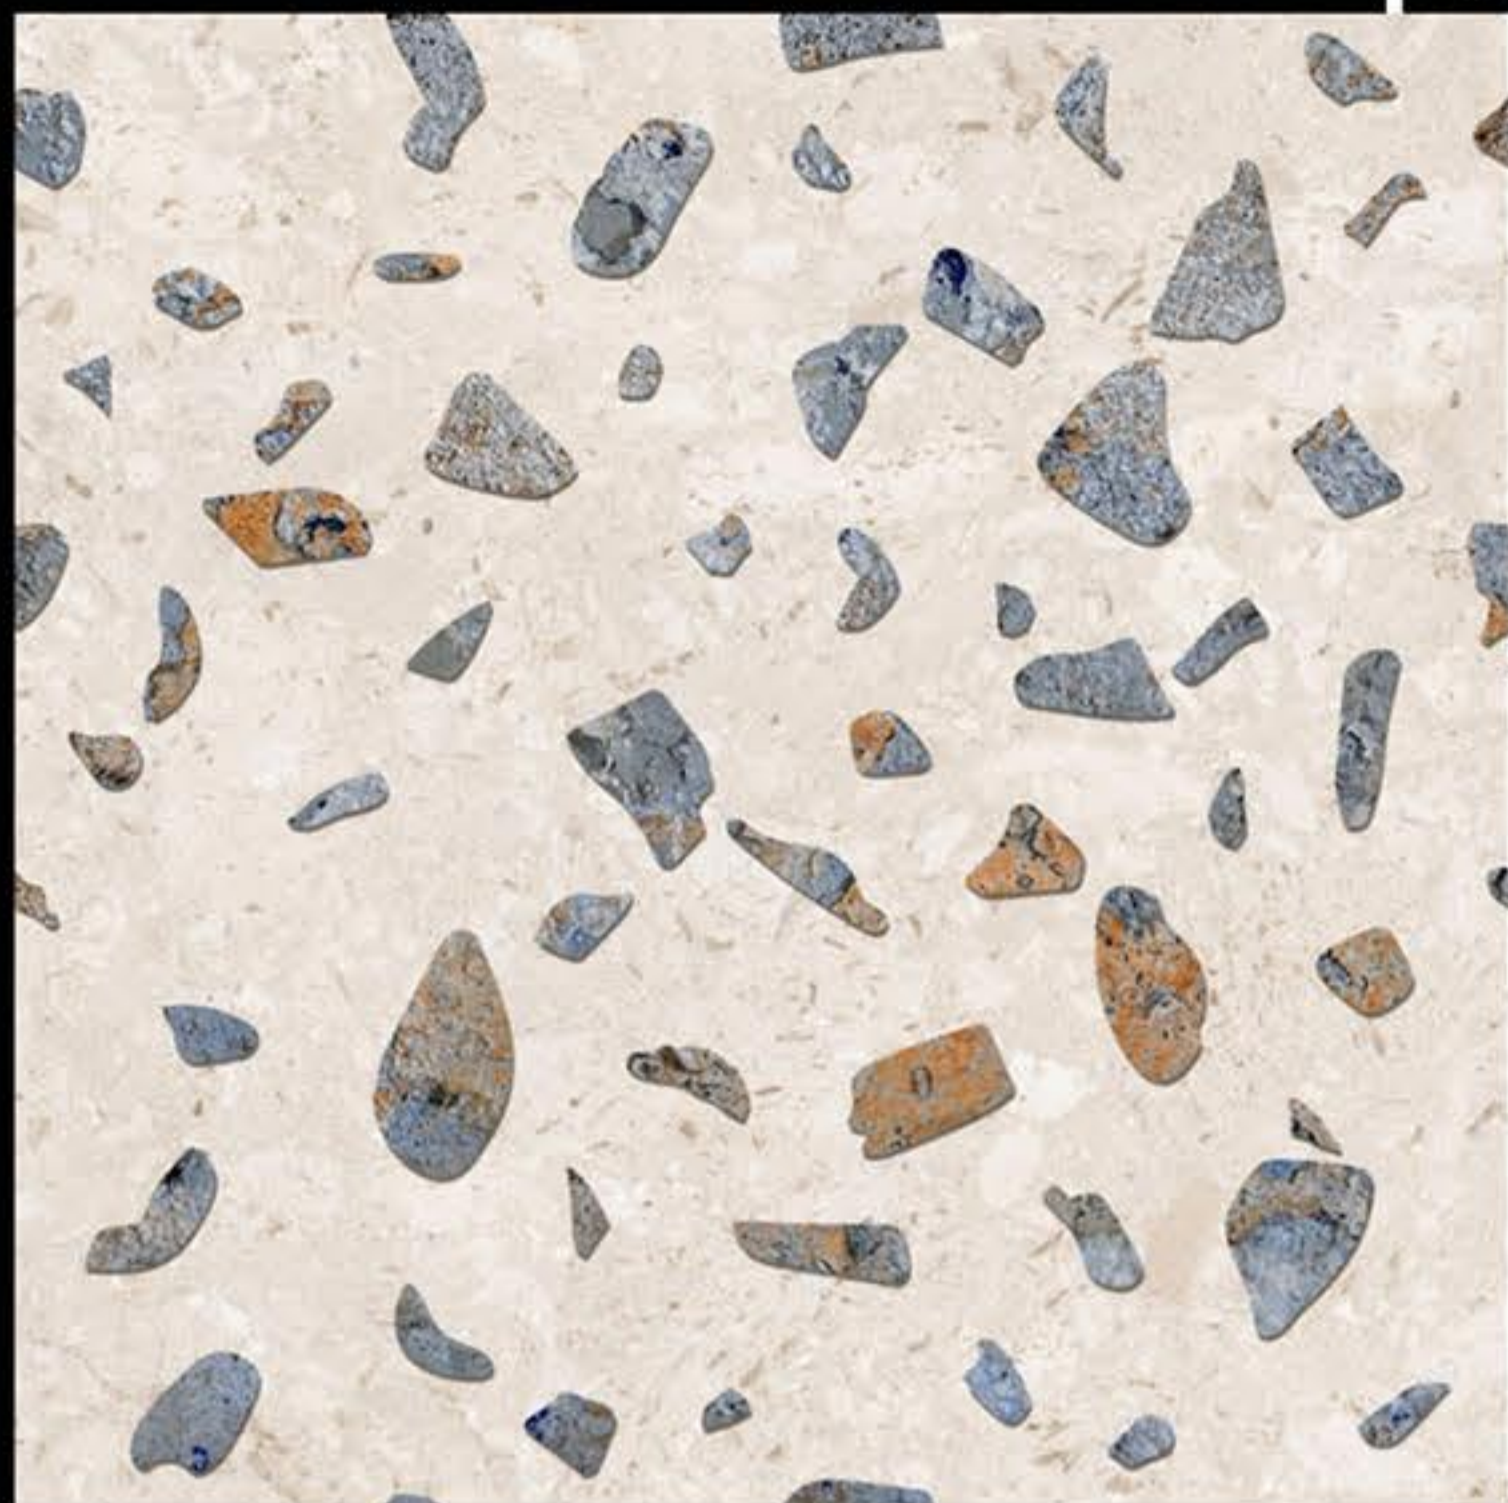

Sugar Series

600X
600 mm