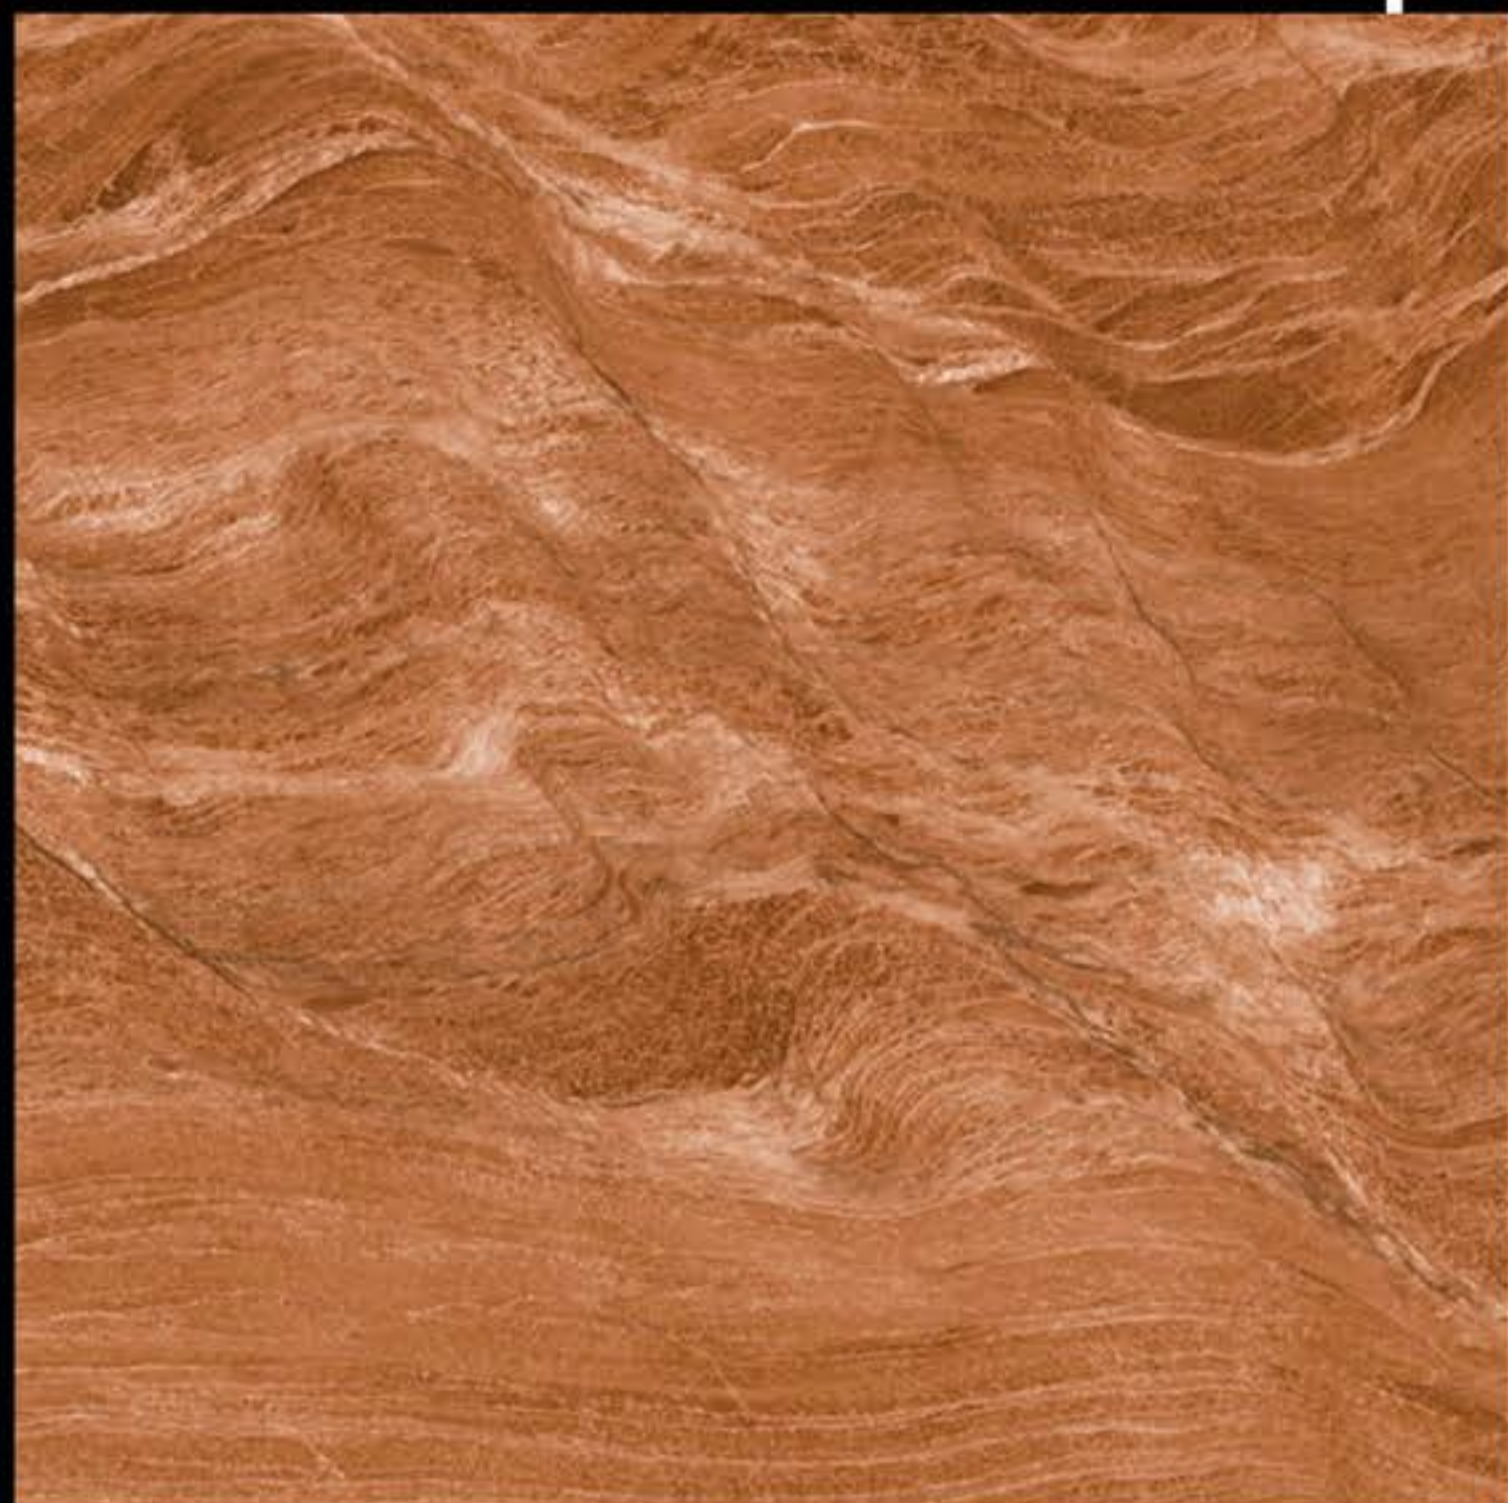

Sugar Series

600X
600 mm

10019(Random)

WHITE BODY
PORCELINE TILE

ModernCollection

Sugar Series

600X
600 mm

WHITE BODY
PORCELINE TILE