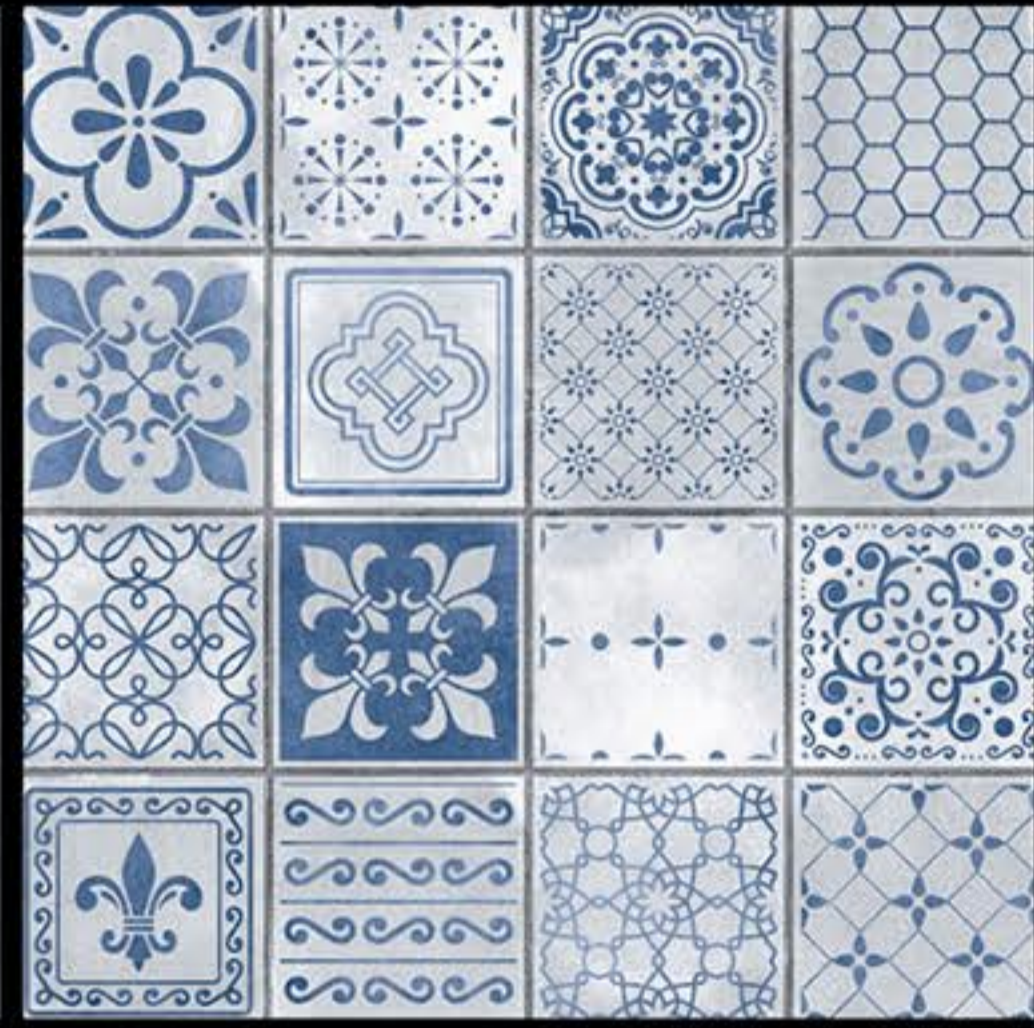

WHITE BODY
PORCELINE TILE

ModernCollection

Matt Finish
Decorative *Series*

3004 LT

3004 (DECOR-1)

3004 DK

WHITE BODY
PORCELINE TILE

ModernCollection