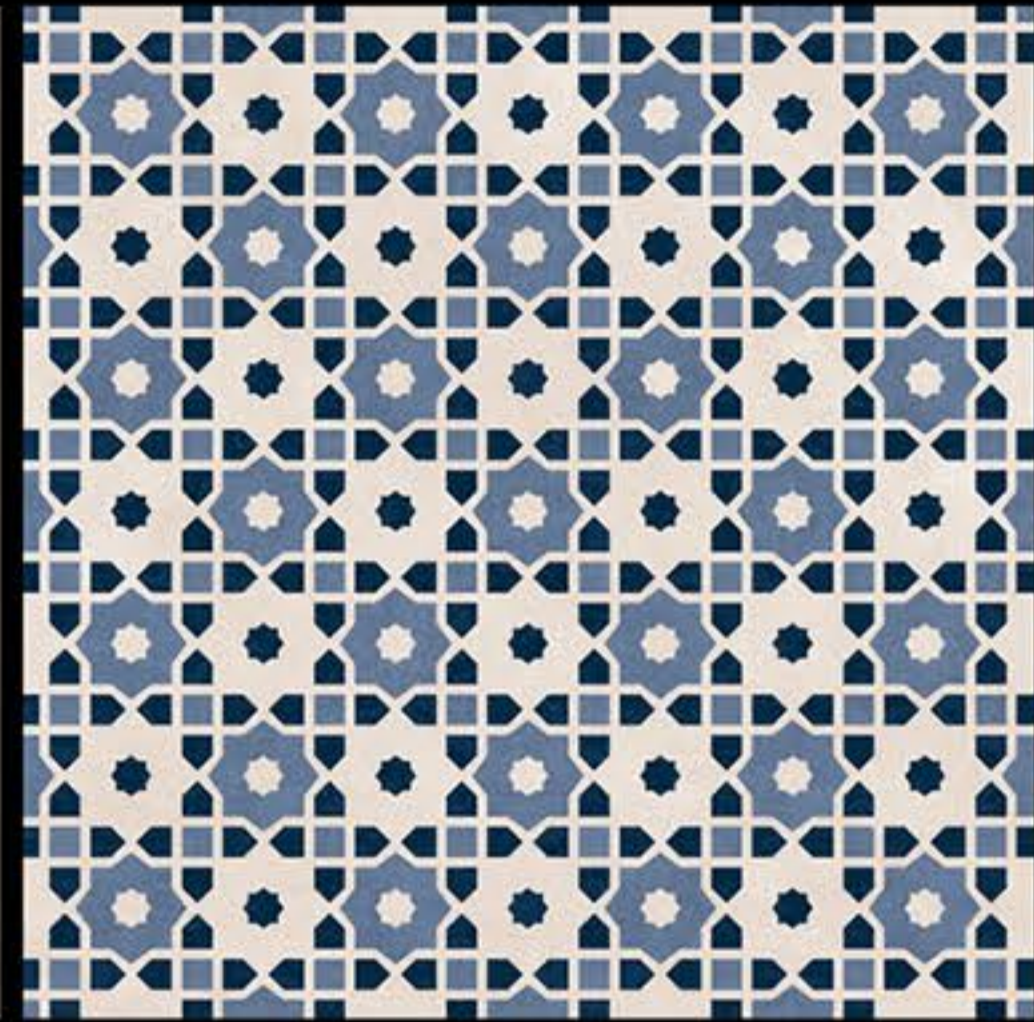

3001 LT

3001 (DECOR-1)

3001 DK

WHITE BODY
PORCELINE TILE

ModernCollection

3003 LT

3003 (DECOR-1)

3003 DK