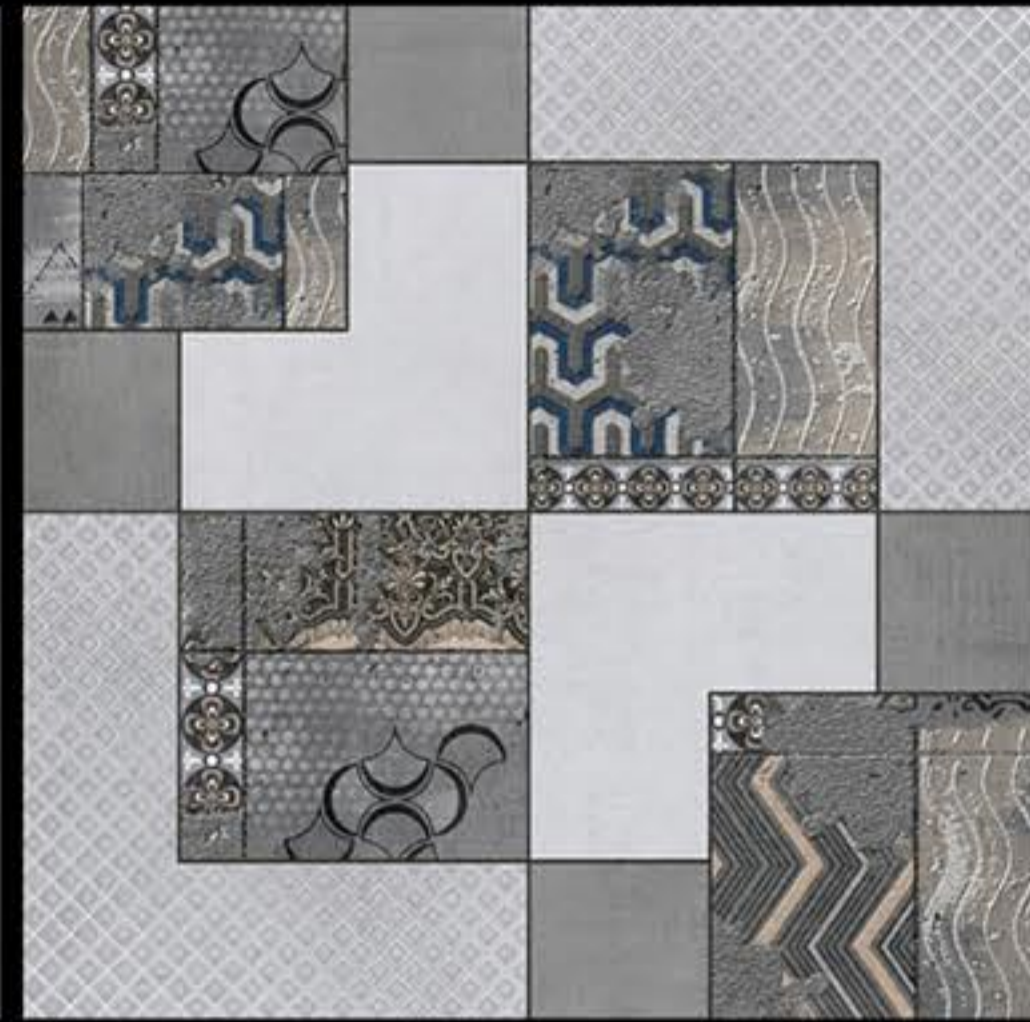

WHITE BODY
PORCELINE TILE

ModernCollection

Matt Finish
Decorative *Series*

3022 LT

3022 (DECOR-1)

3022 DK

WHITE BODY
PORCELAIN TILE

ModernCollection