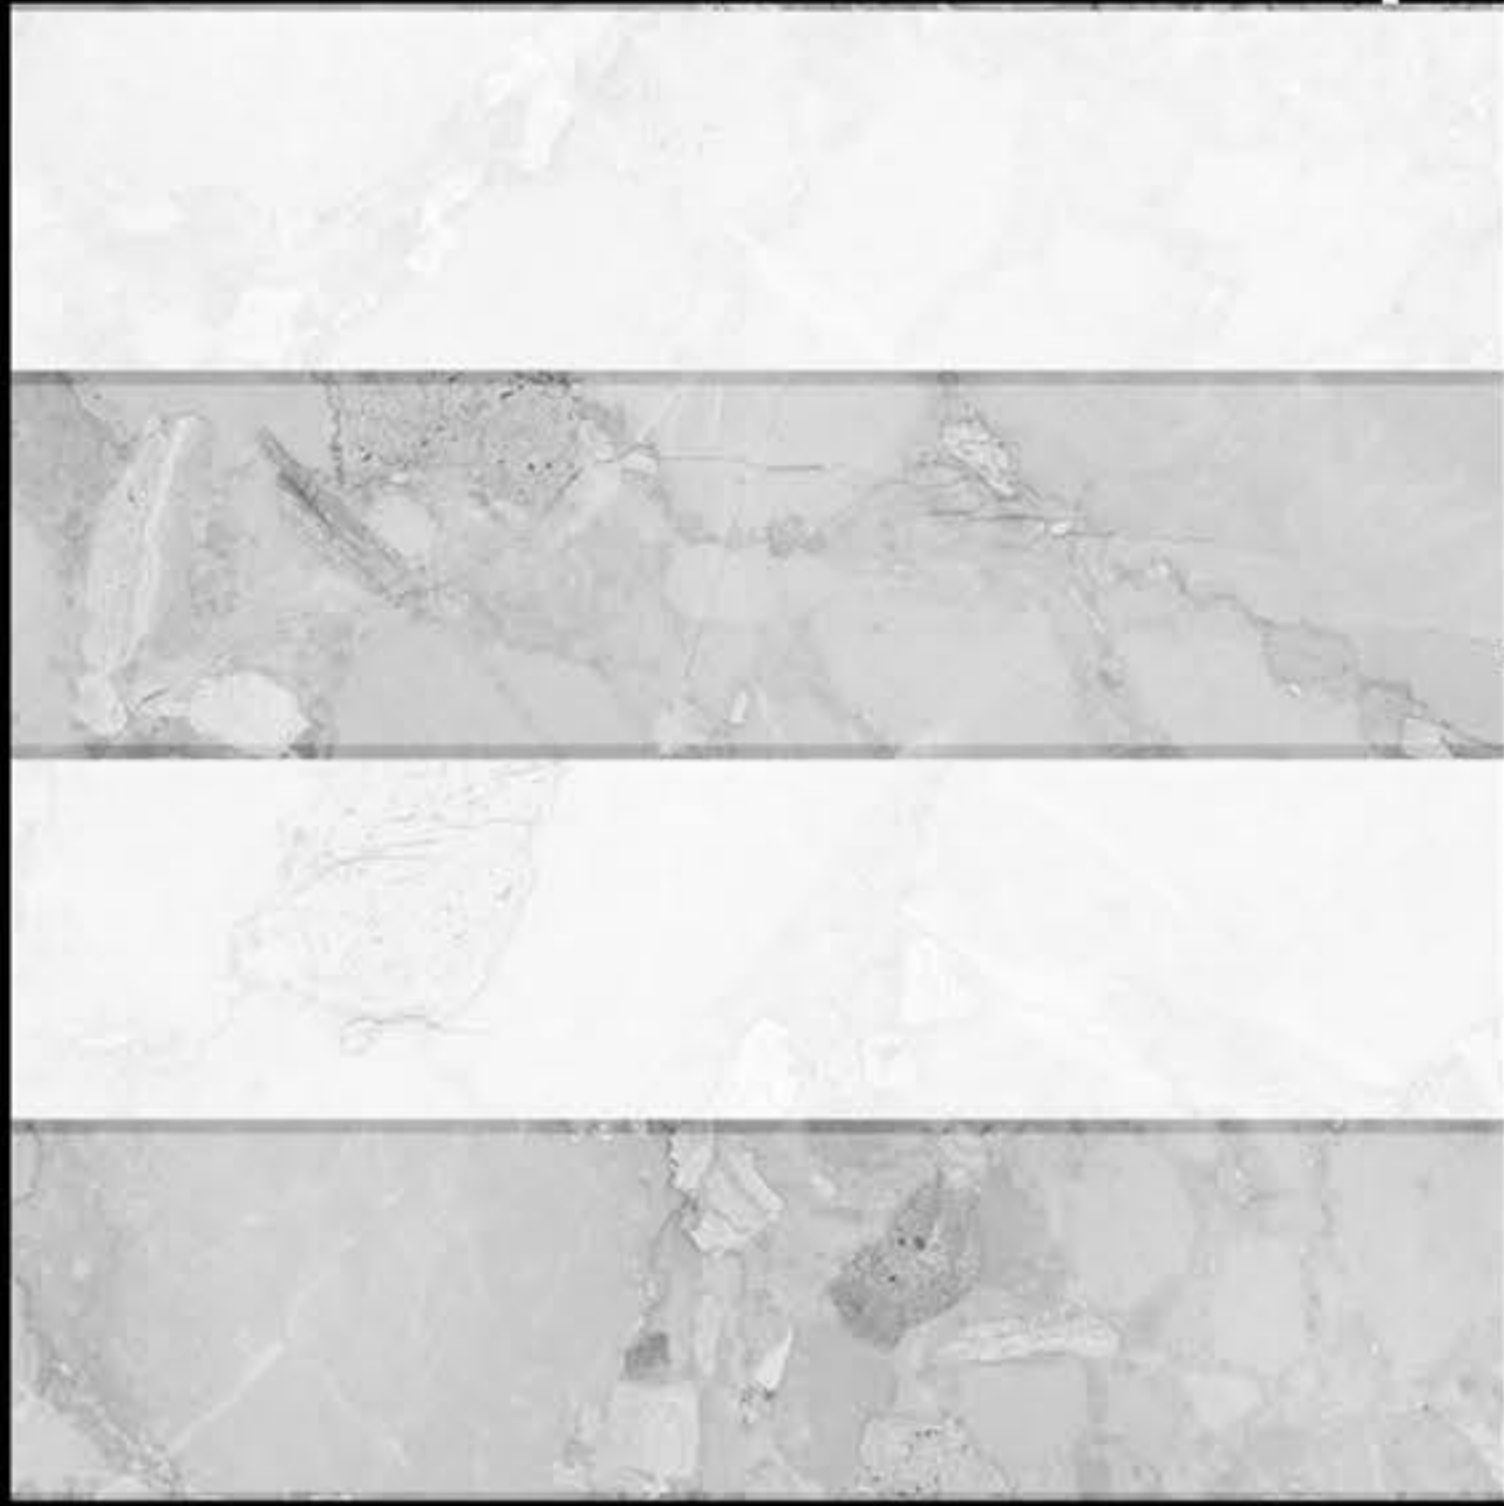

Matt Finish
Decorative *Series*

WHITE BODY
PORCELINE TILE

Royal Avorio (Random) 3058 (DECOR-3)

Royal Fumo (Random)

ModernCollection

Matt Finish
Moroccon *Series*

600X
600 mm

WHITE BODY
PORCELINE TILE