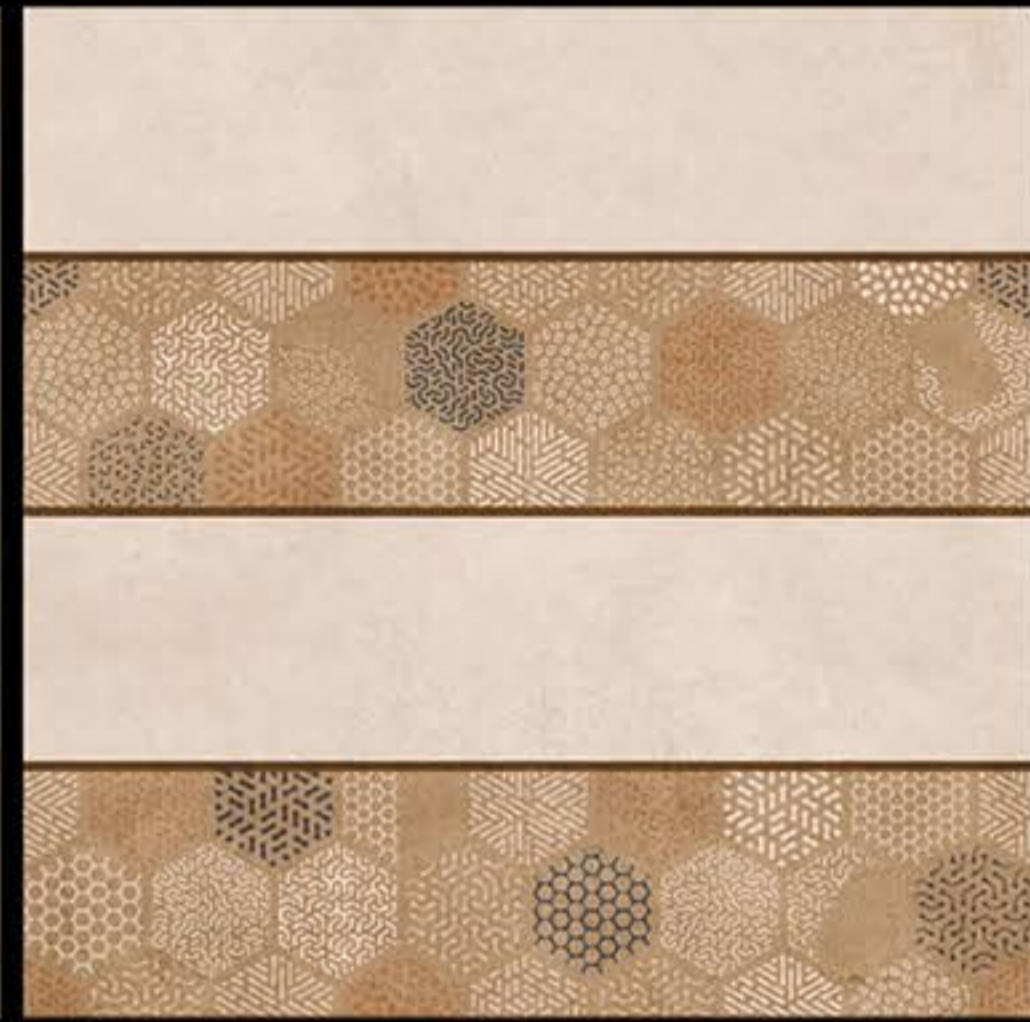

WHITE BODY
PORCELINE TILE

ModernCollection

Matt Finish
Decorative *Series*

3063 LT

3063 (DECOR-2)

3063 DK

WHITE BODY
PORCELINE TILE

ModernCollection