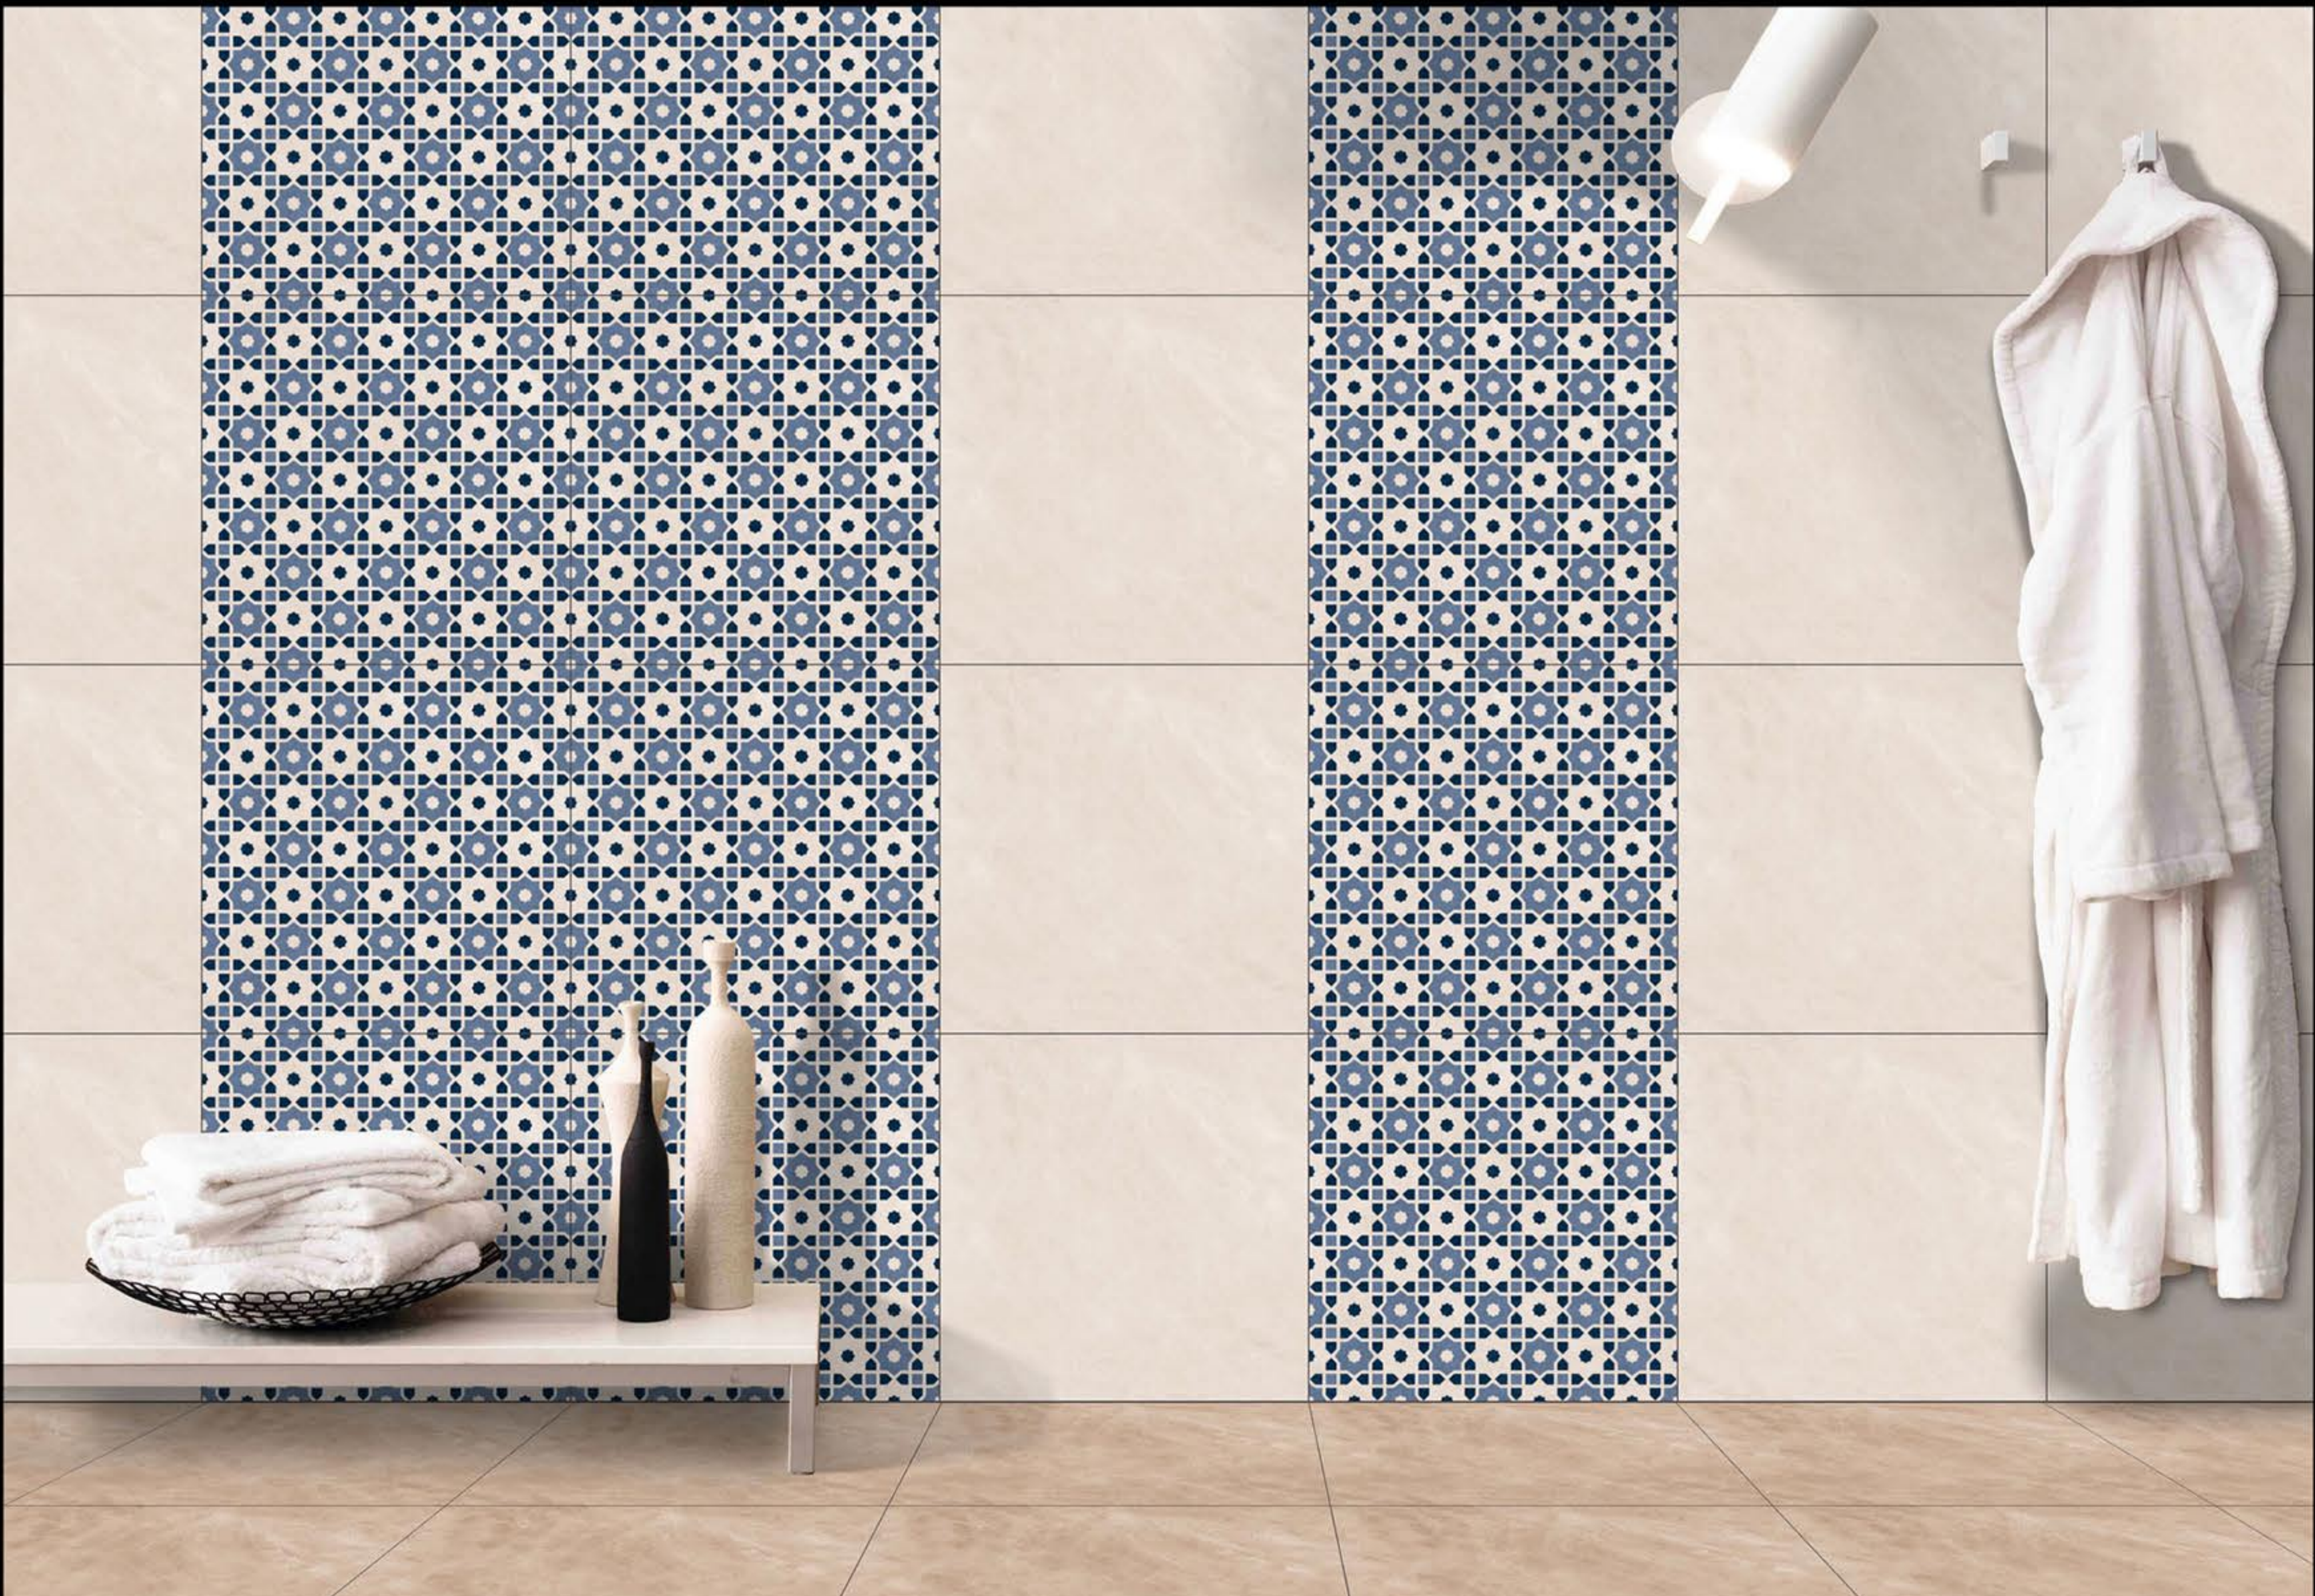

3001 LT

3001 (DECOR-1)

3001 DK

WHITE BODY
PORCELINE TILE

ModernCollection

3003 LT

3003 (DECOR-1)

3003 DK