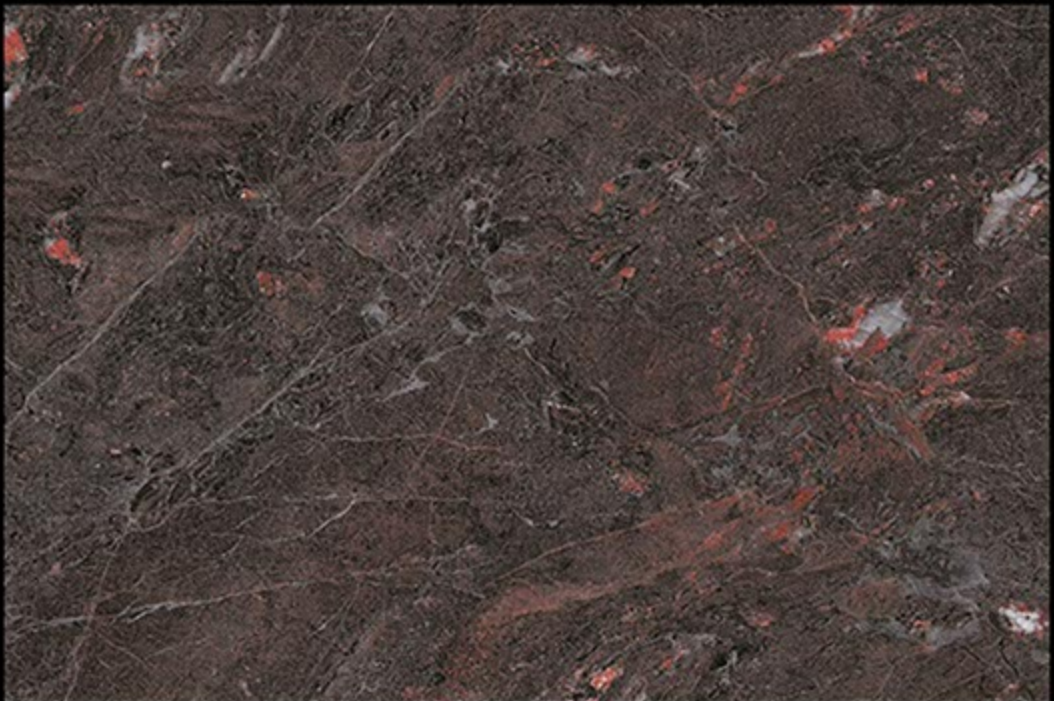

Vivera
TILES • SANITARY • BATH FITTINGS

300mm x 450 mm

Glossy Finish

2328_LT

2328_HL_2

2328_DK