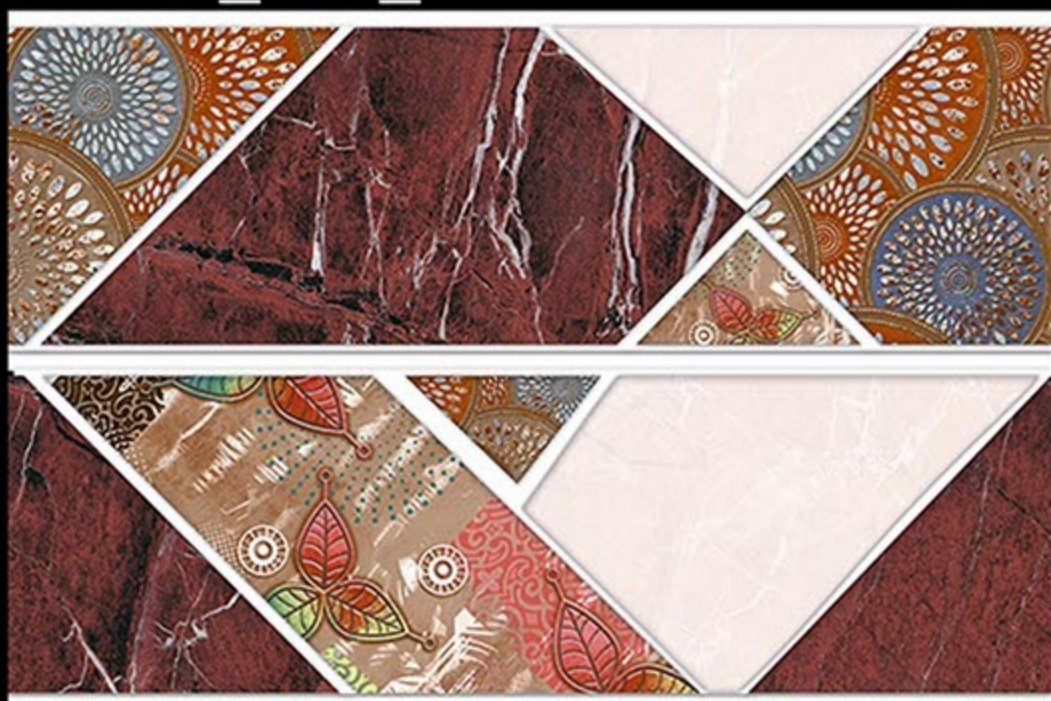

Vivera
TILES • SANITARY • BATH FITTINGS

300mm x 450 mm

Glossy Finish

2313_LT

2313_HL_2

2313_DK

Vivera
TILES • SANITARY • BATH FITTINGS

300mm x 450 mm