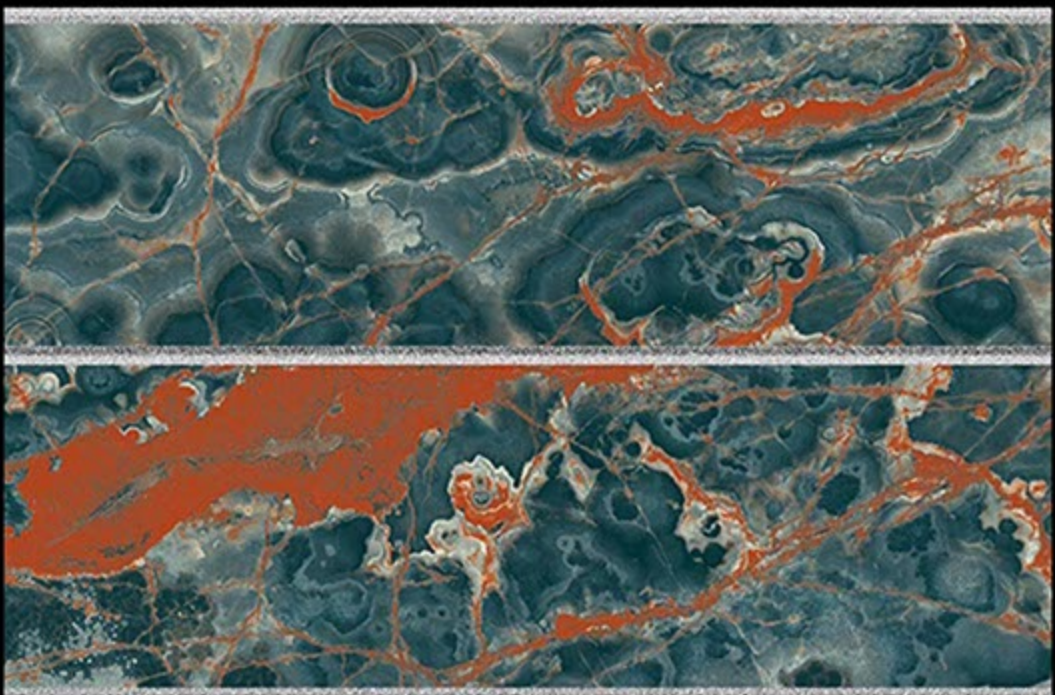

Vivera
TILES • SANITARY • BATH FITTINGS

300mm x 450 mm

Glossy Finish

2285_L

2285_HL_1

2285_D

Vivera
TILES • SANITARY • BATH FITTINGS

300mm x 450 mm