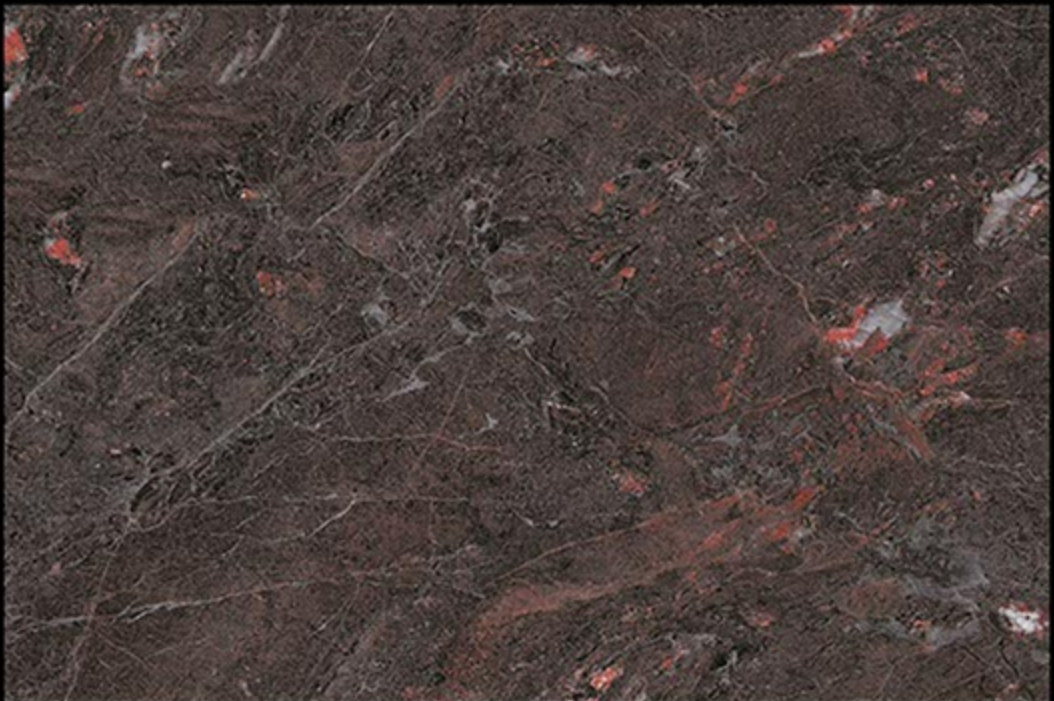

Vivera
TILES • SANITARY • BATH FITTINGS

300mm x 450 mm

Glossy Finish

2328_LT

2328_HL_1

2328_DK