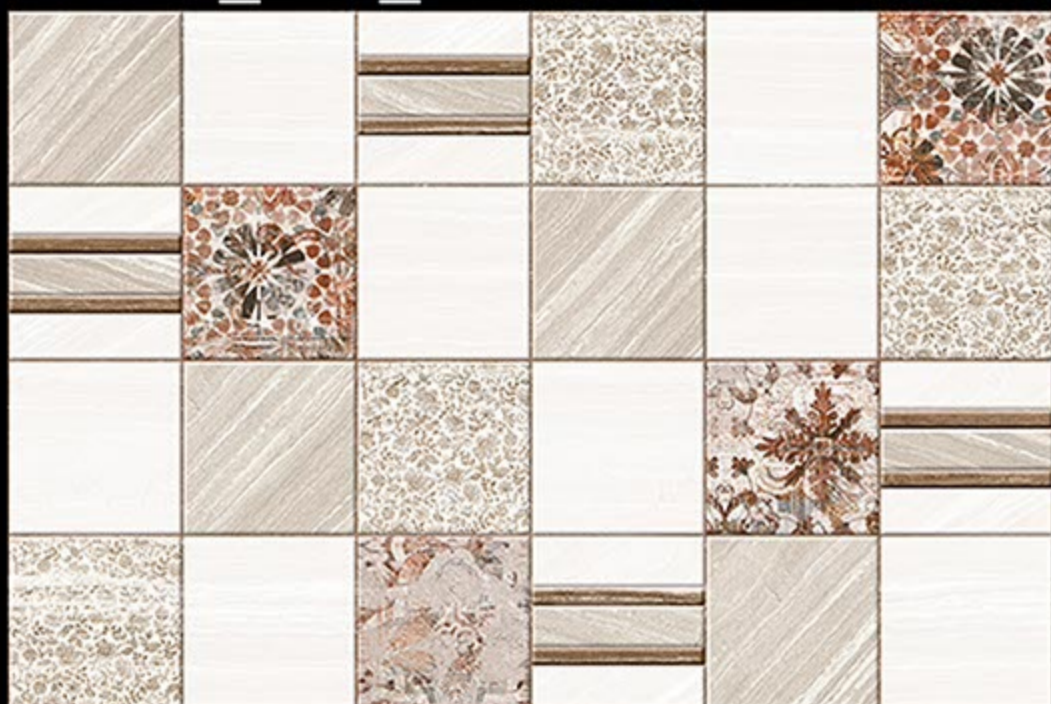

Vivera
TILES • SANITARY • BATH FITTINGS

300mm x 450 mm

Glossy Finish

2332_LT

2332_HL_1

2332_DK