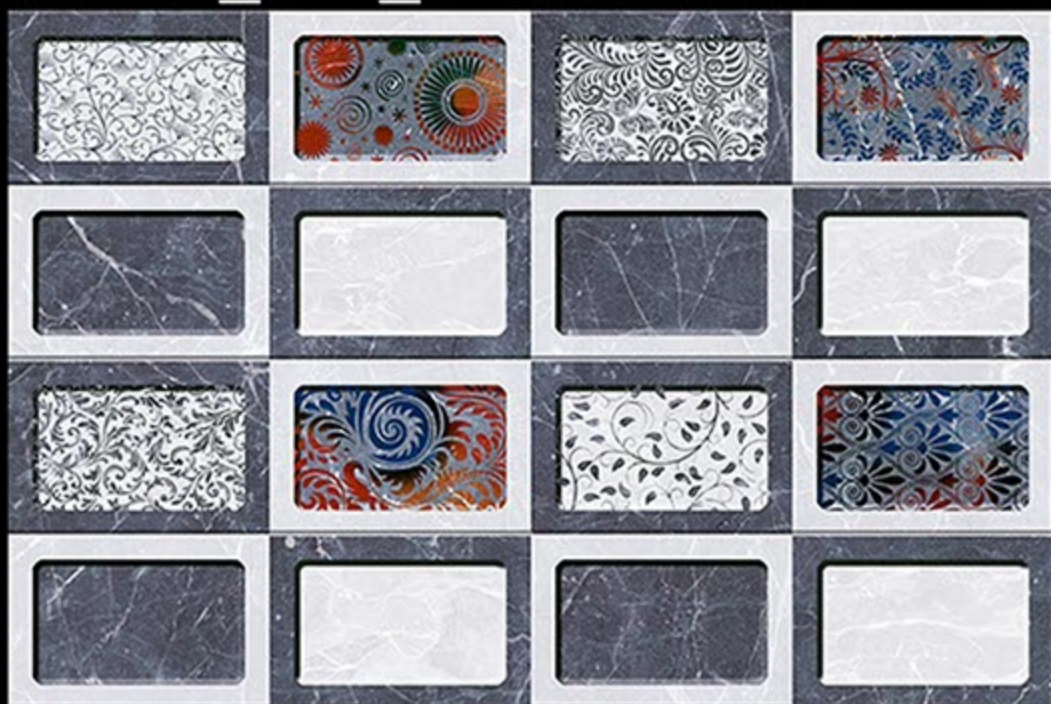

Vivera
TILES • SANITARY • BATH FITTINGS

300mm x 450 mm

Glossy Finish

2324_LT

2324_HL_2

2324_DK