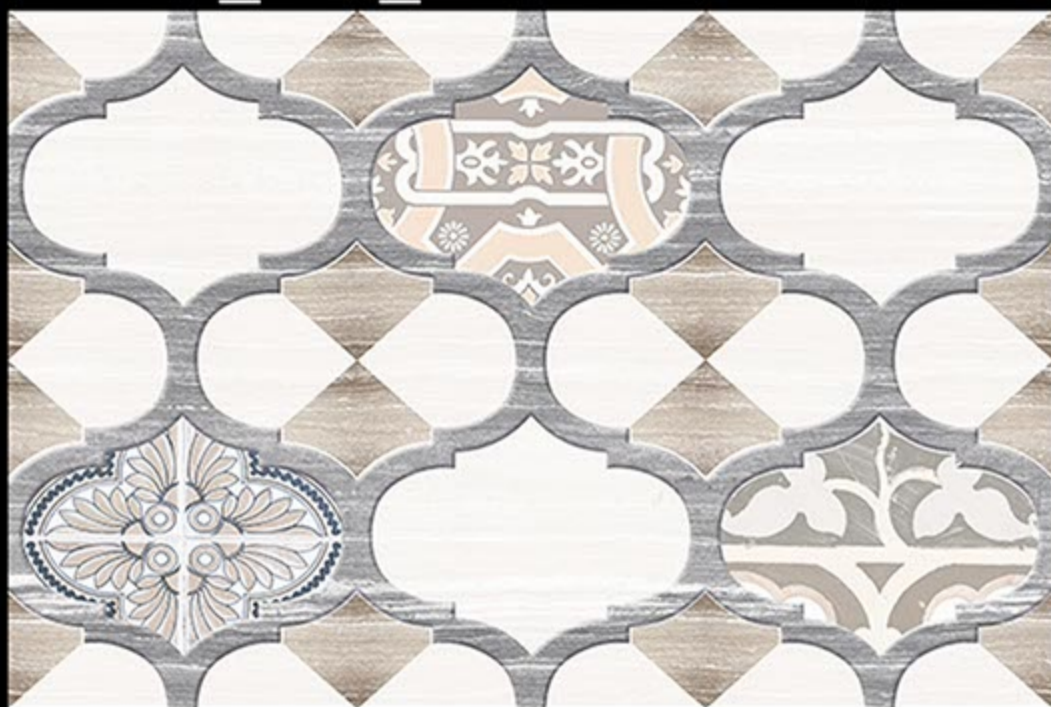

2332_HL_1

2332_DK

Vivera
TILES • SANITARY • BATH FITTINGS

300mm x 450 mm

Glossy Finish

2332_LT

2332_HL_2

2332_DK