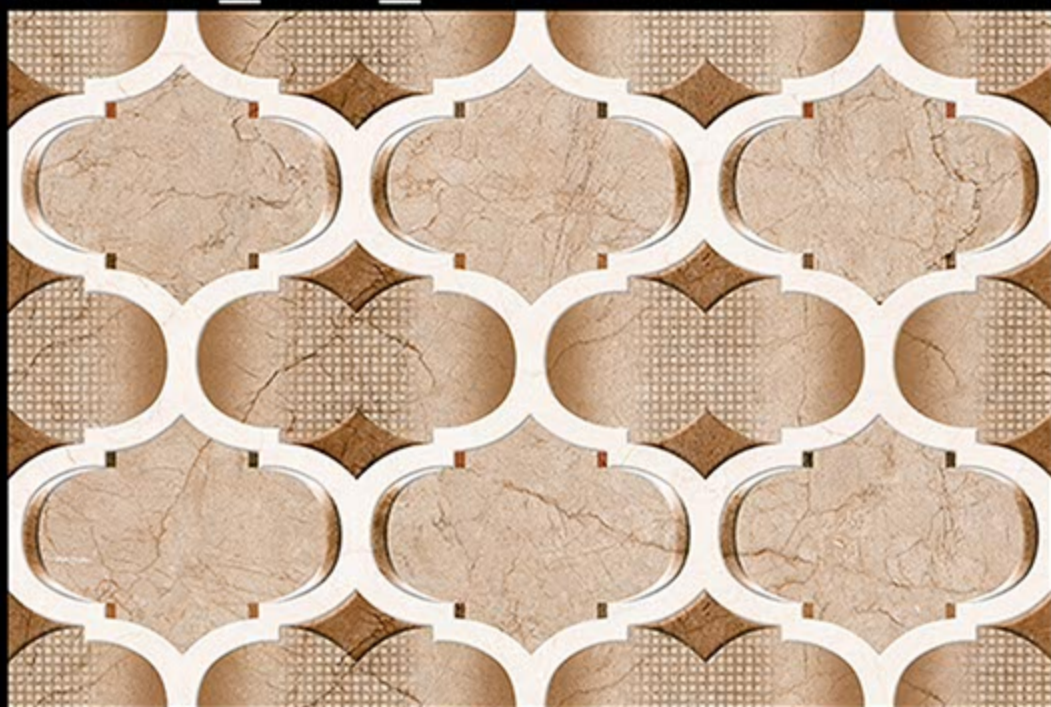

Vivera
TILES • SANITARY • BATH FITTINGS

300mm x 450 mm

Glossy Finish

2318_LT

2318_HL_1

2318_DK