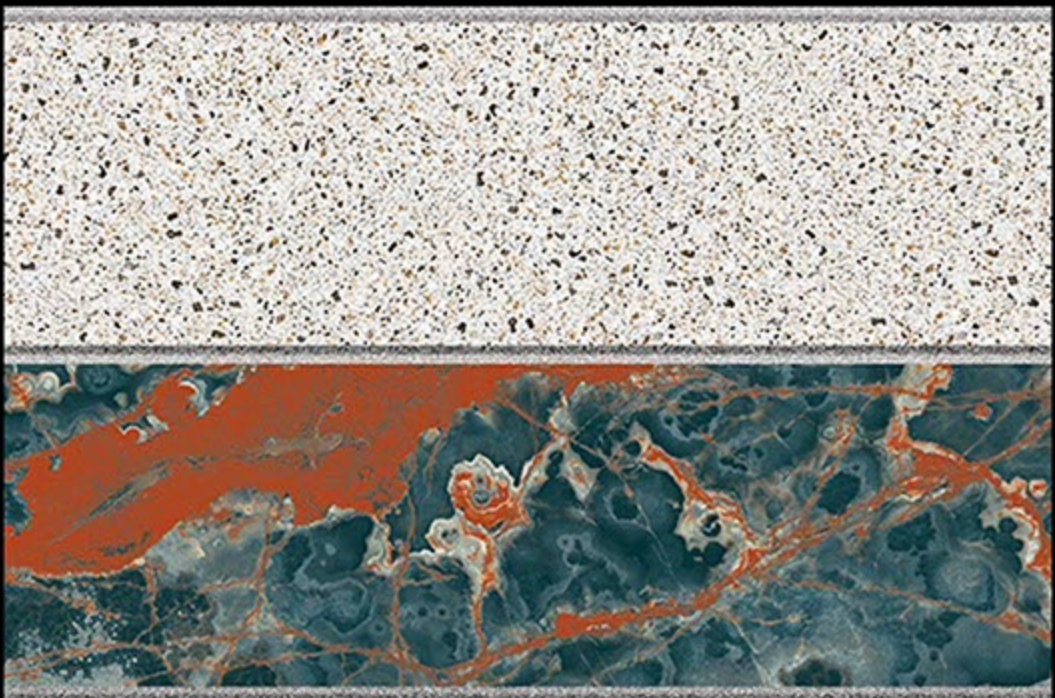

Vivera
TILES • SANITARY • BATH FITTINGS

300mm x 450 mm

Glossy Finish

2285_L

2285_HL_1

2285_D

Vivera
TILES • SANITARY • BATH FITTINGS

300mm x 450 mm