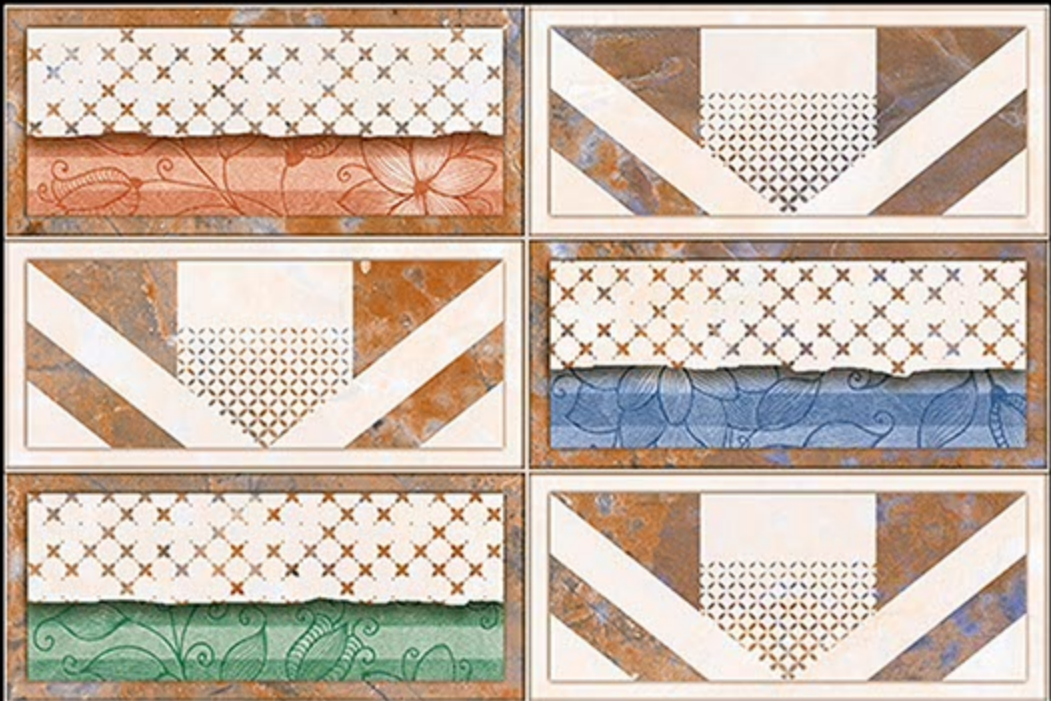

Vivera
TILES • SANITARY • BATH FITTINGS

300mm x 450 mm

Glossy Finish

2327_LT

2327_HL_1

2327_DK