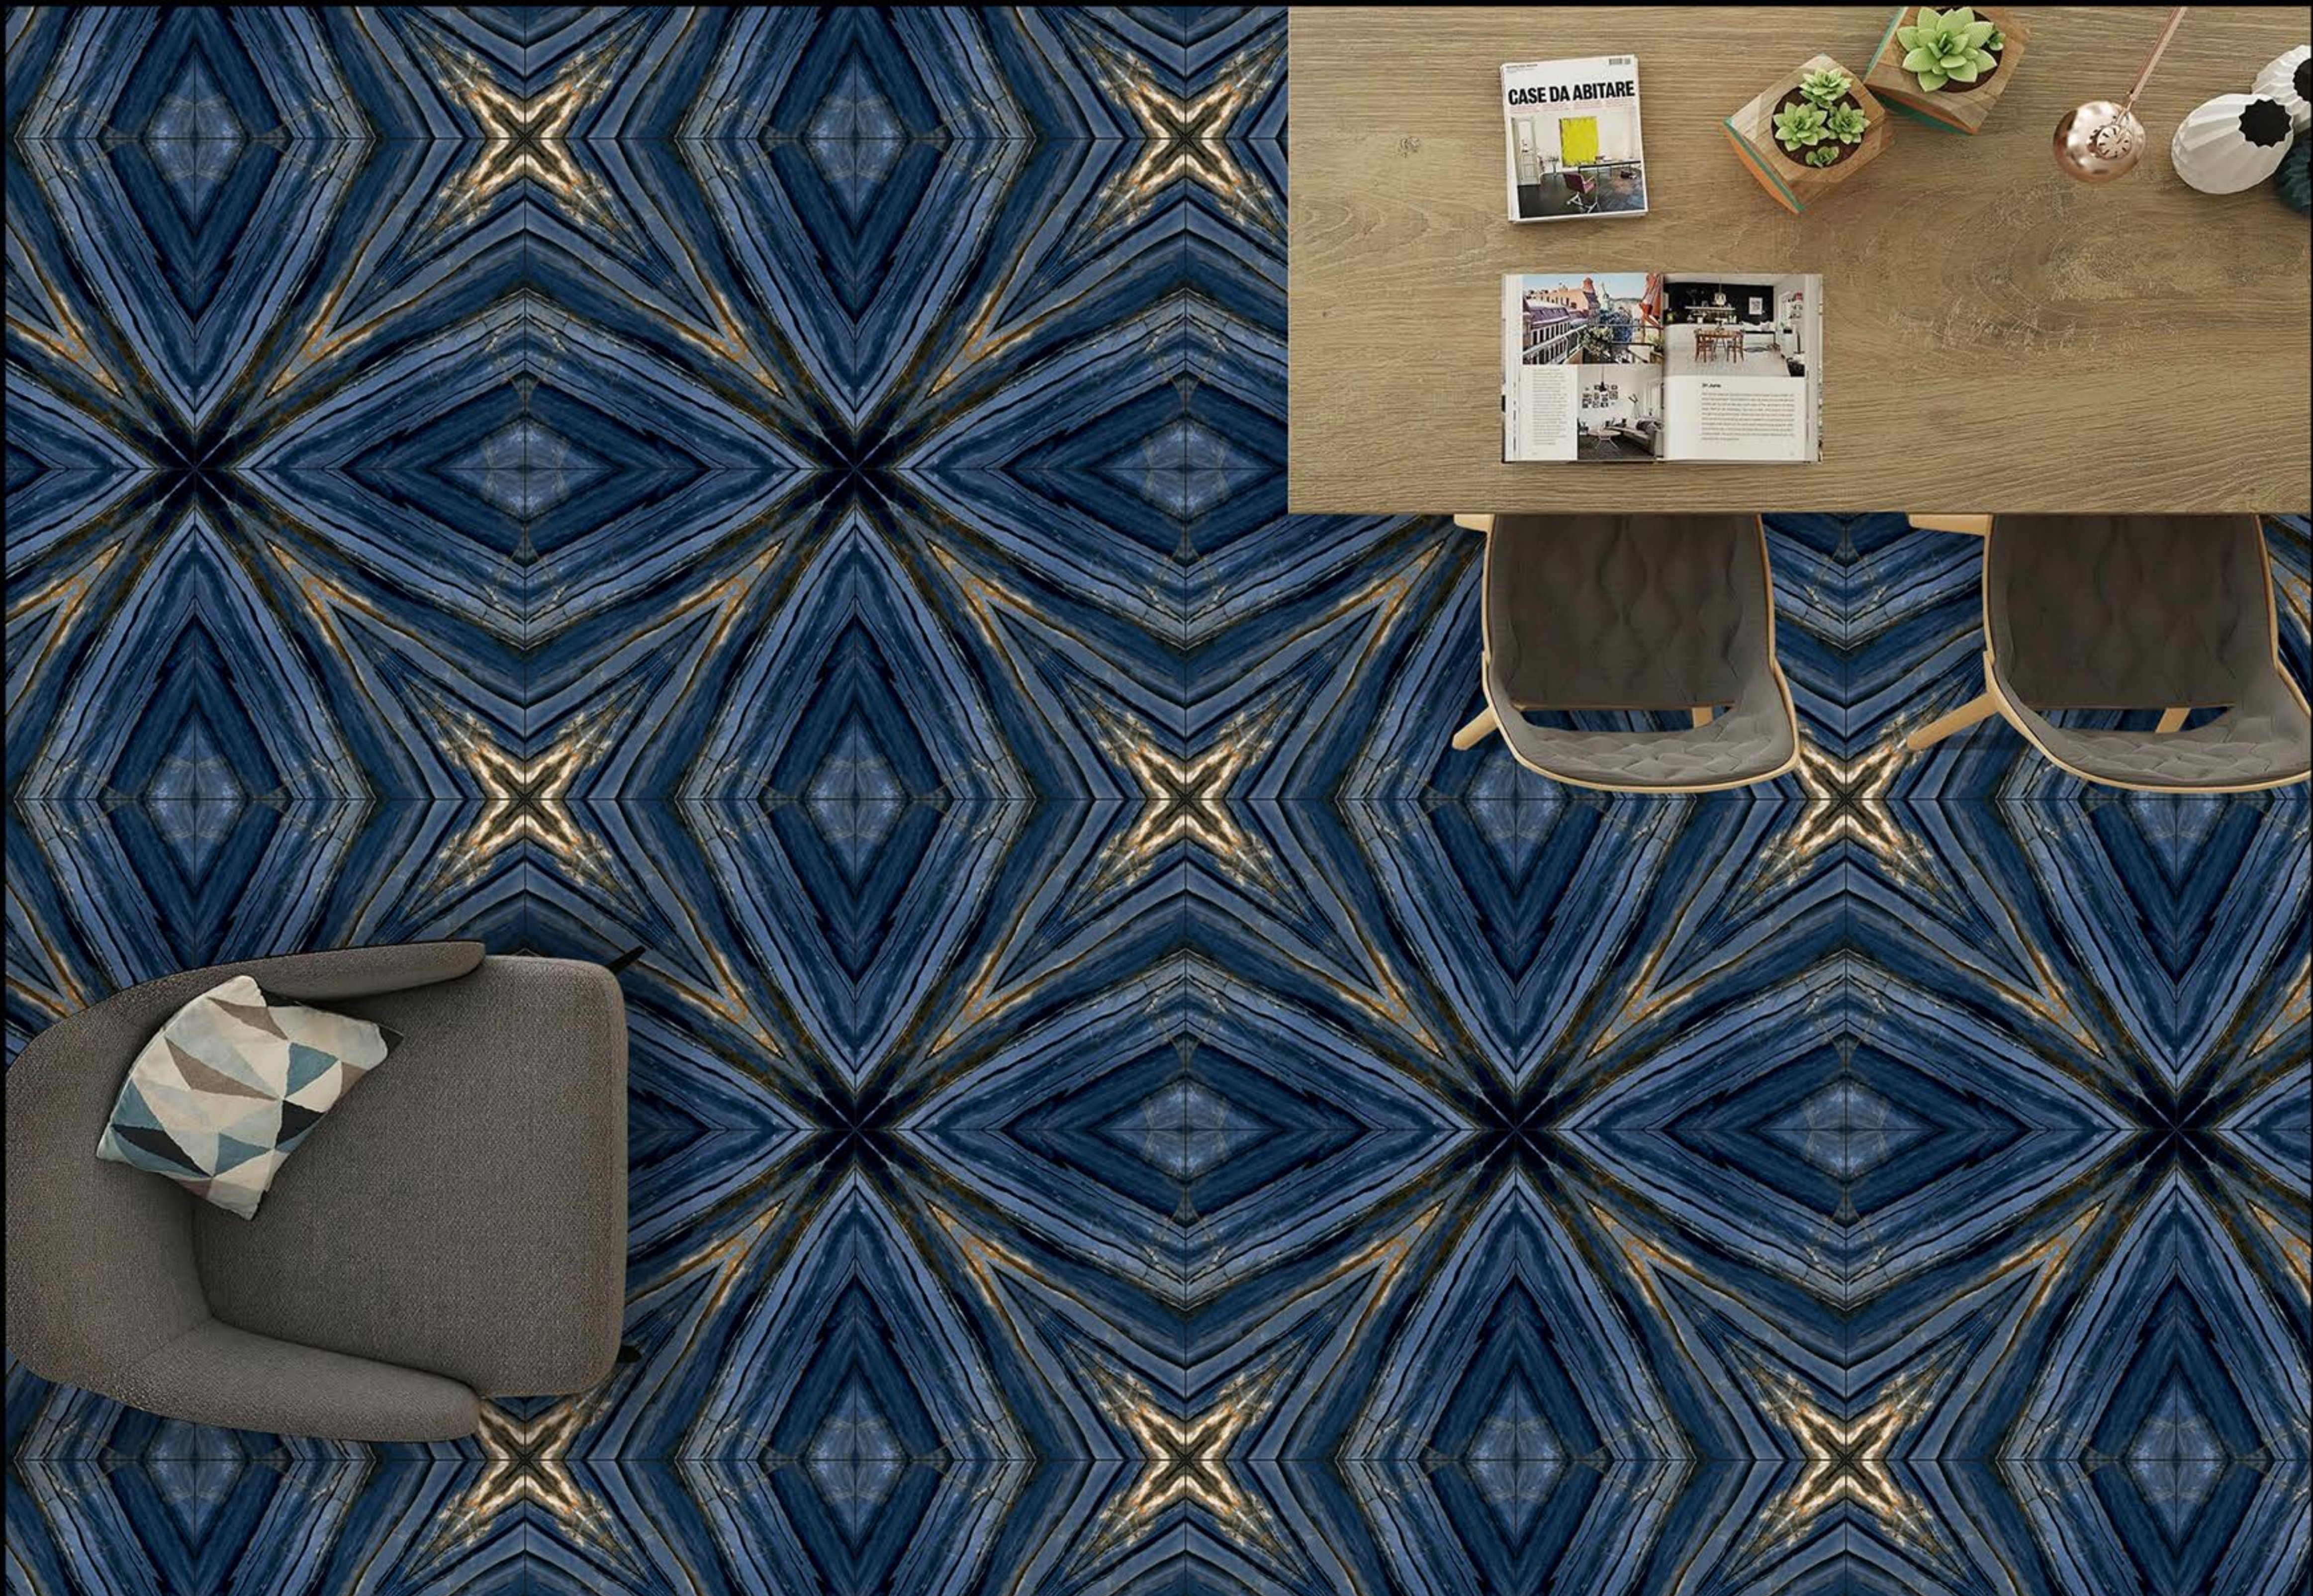

7533

ModernCollection

Glossy Finish  
BookMatch *Series*

600X  
600 mm

WHITE BODY  
PORCELINE TILE

7535

ModernCollection

Glossy Finish  
BookMatch *Series*