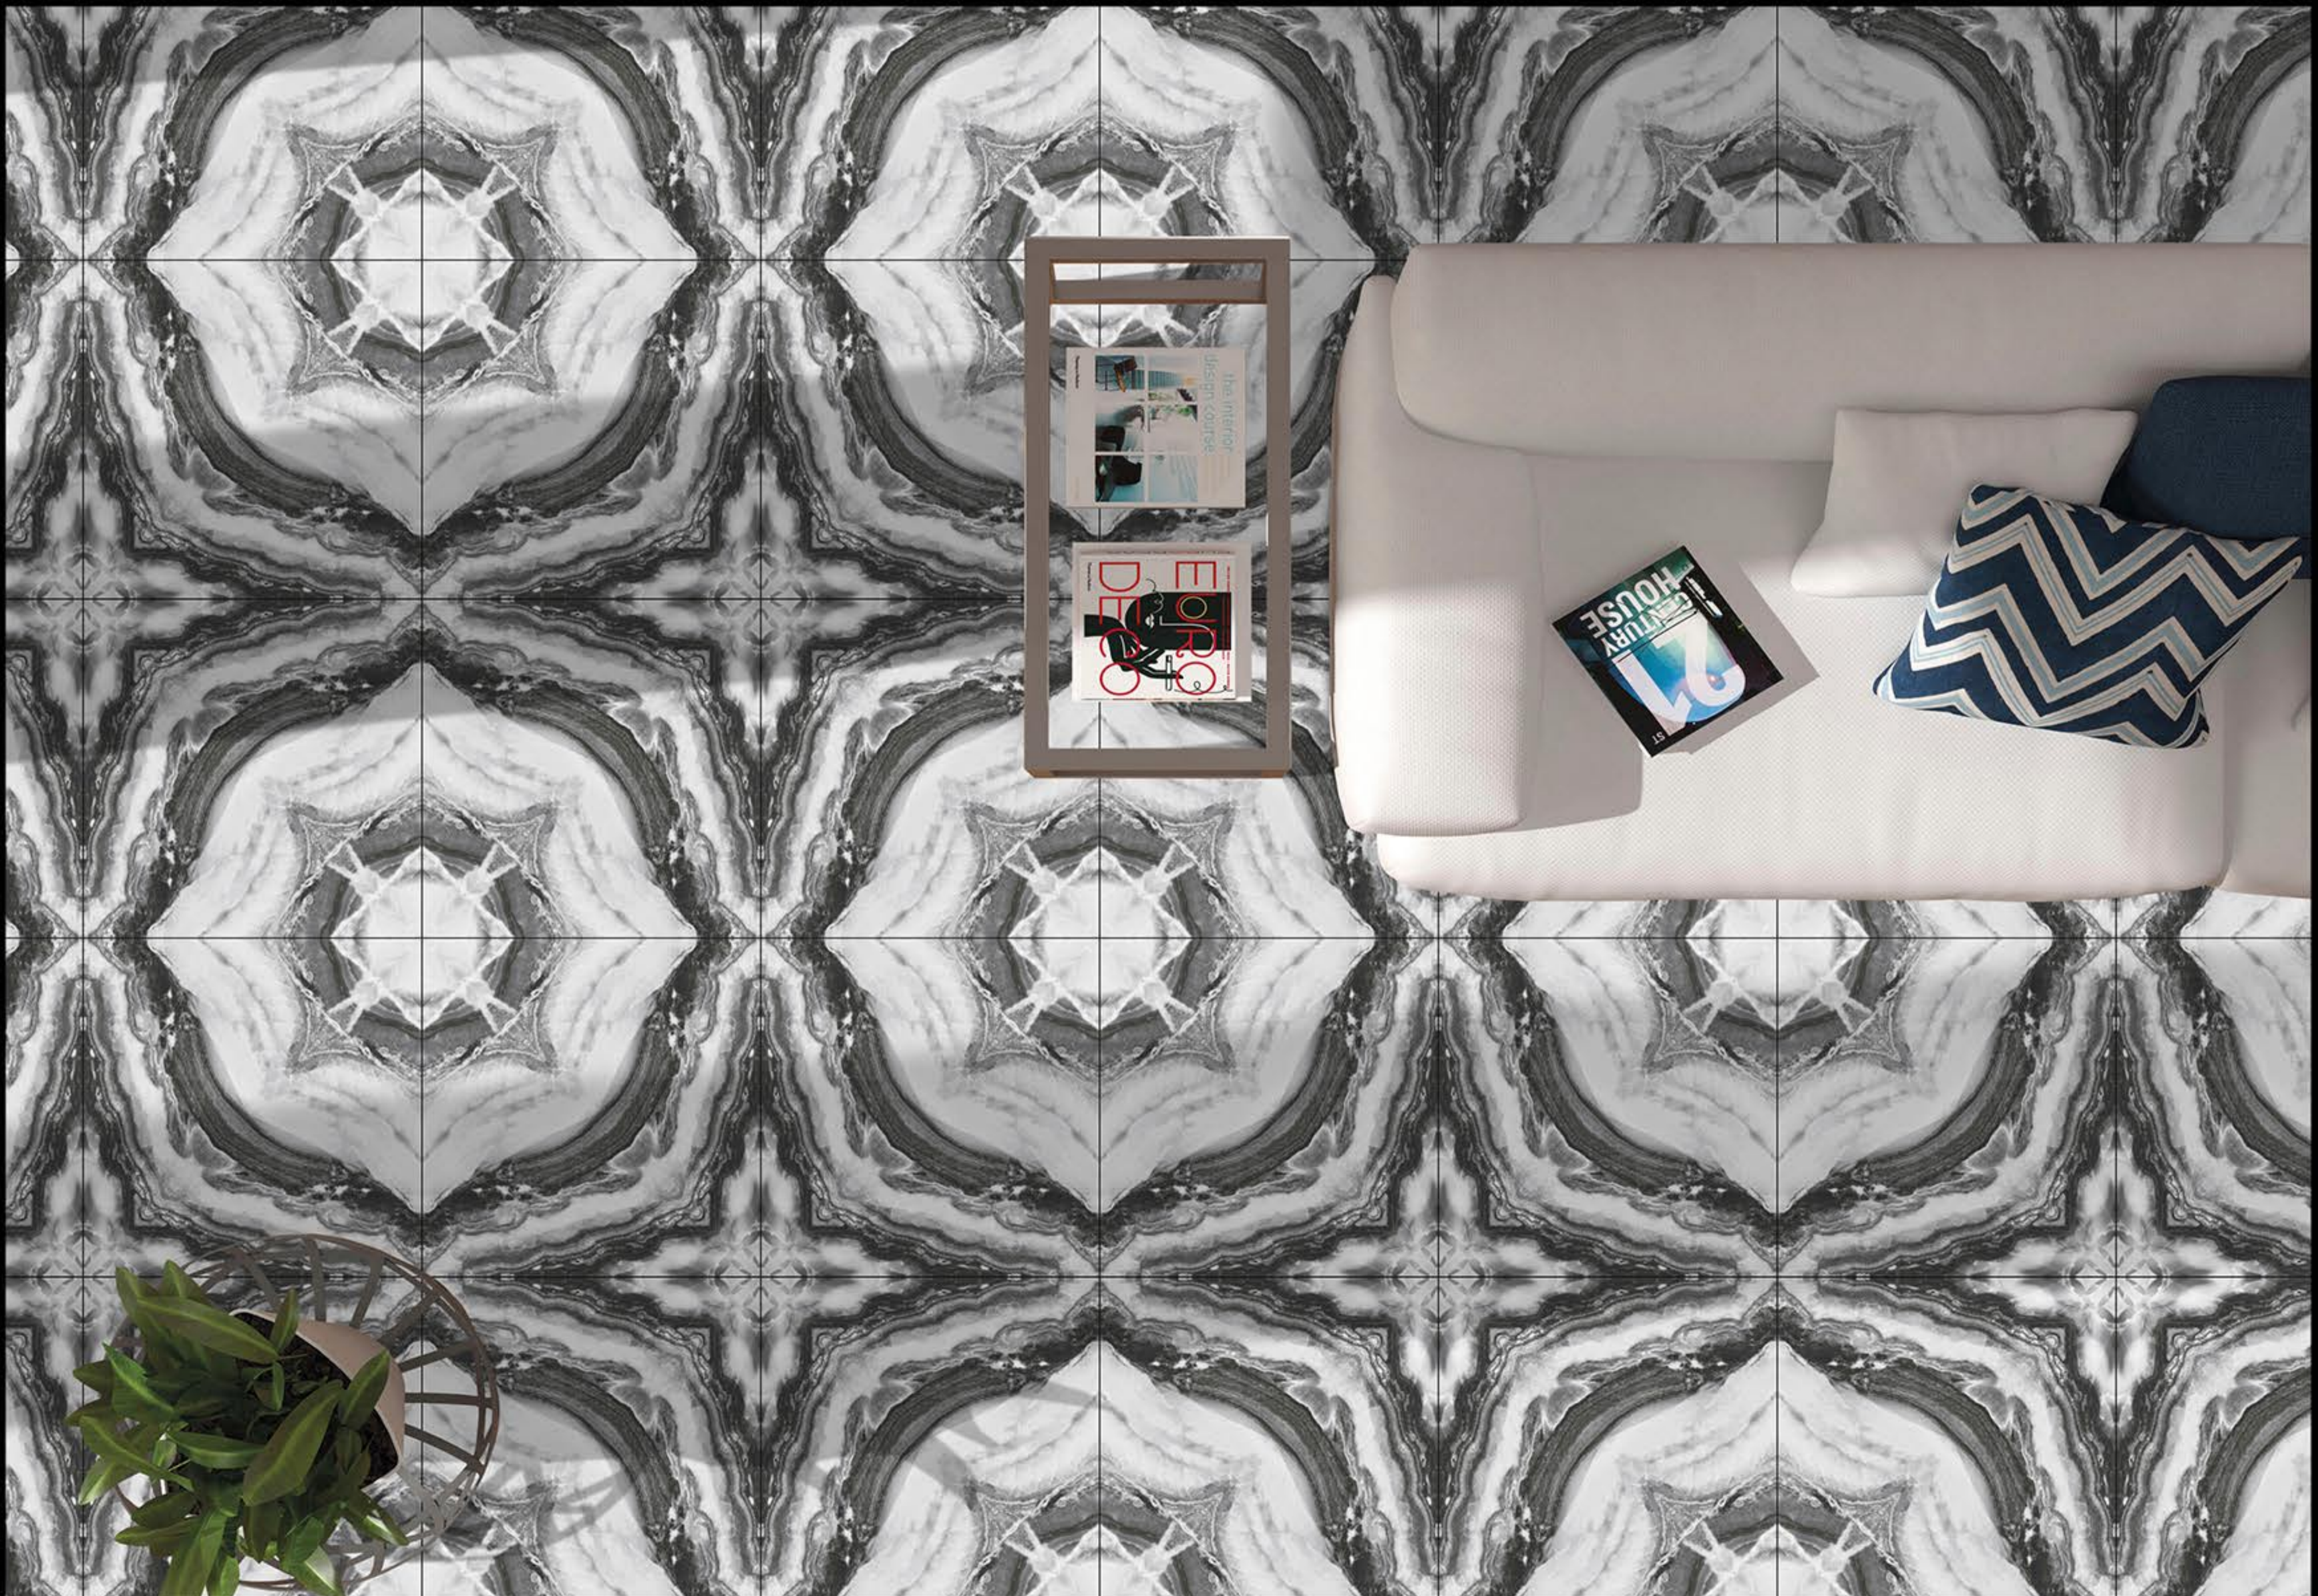

7515

ModernCollection

Glossy Finish  
BookMatch *Series*

600X  
600 mm

WHITE BODY  
PORCELINE TILE

7516

ModernCollection

Glossy Finish  
BookMatch *Series*