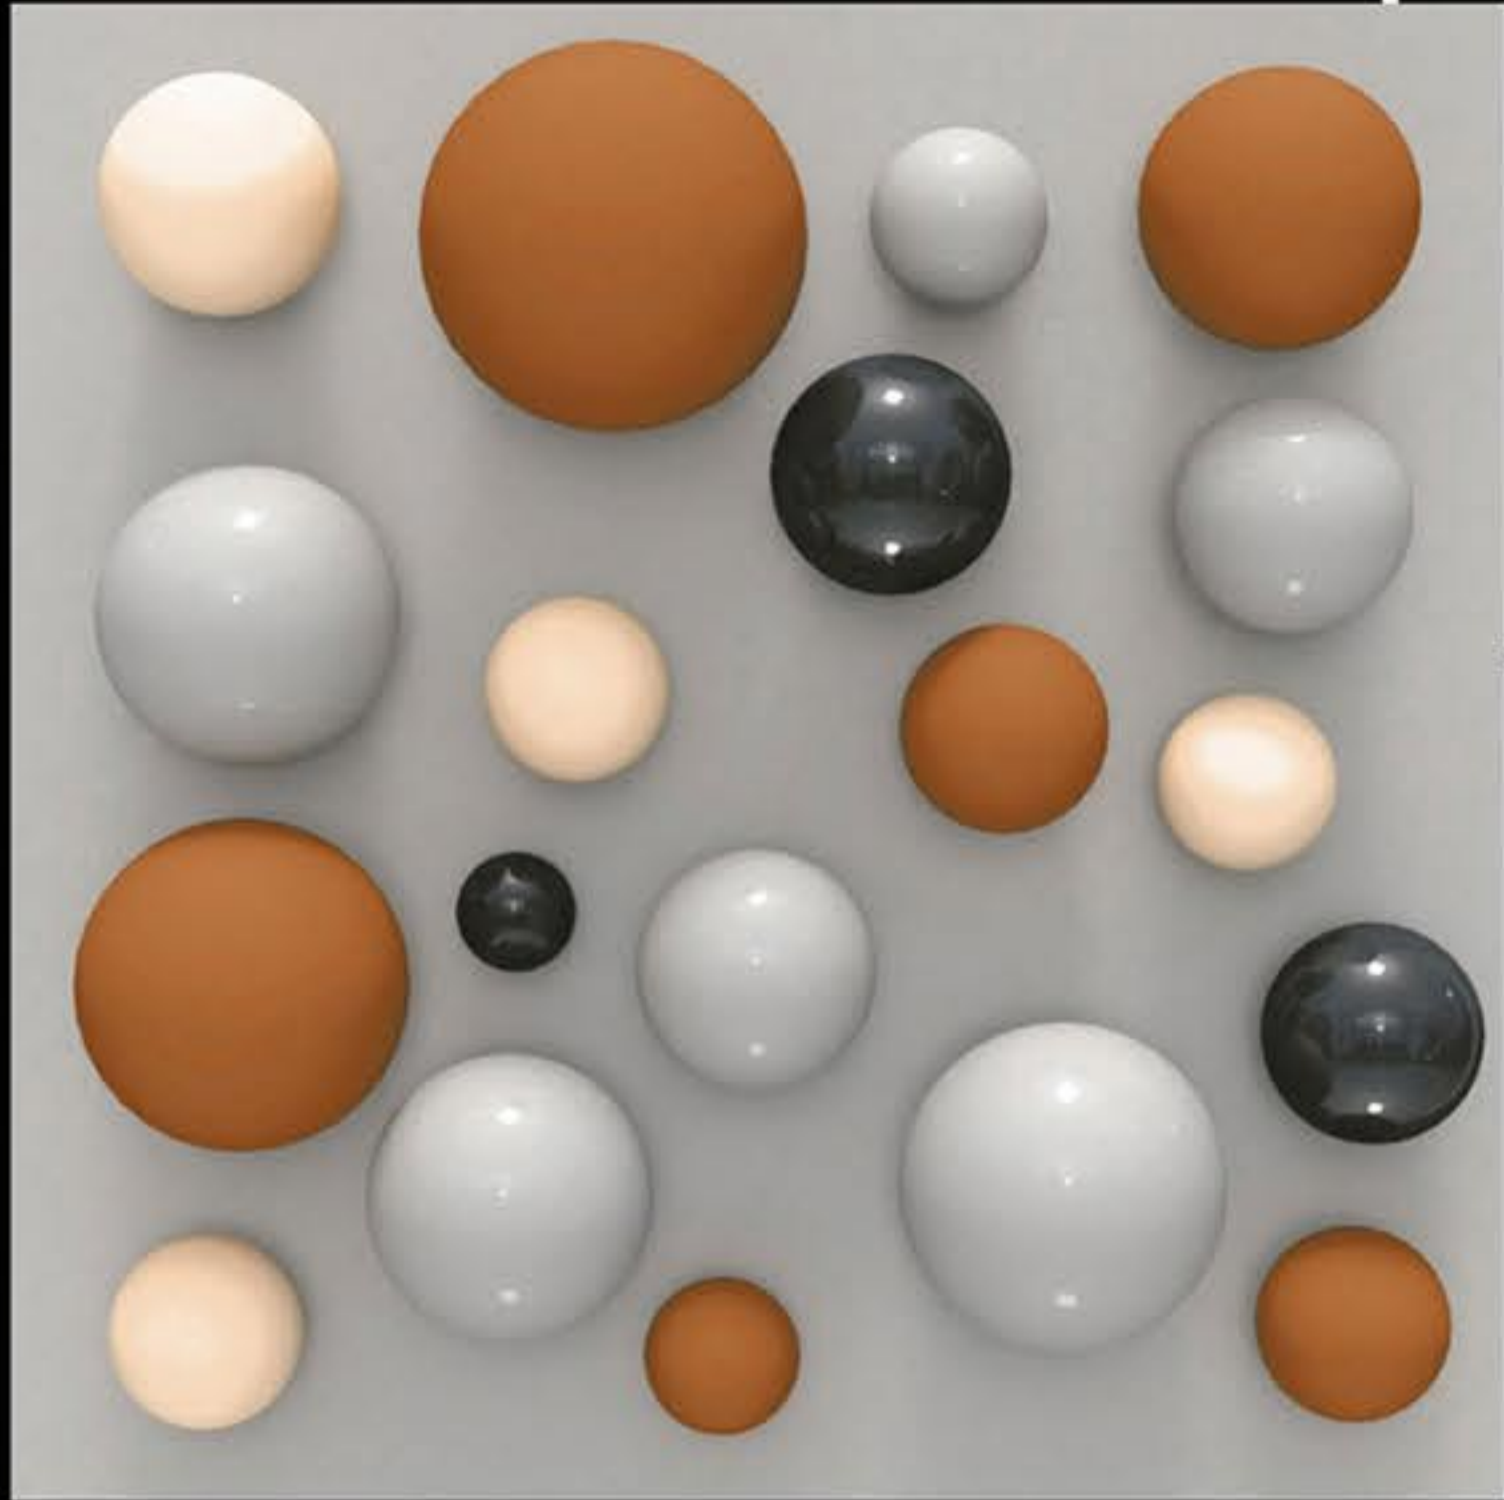

Matt Finish
3D Series

600X
600 mm