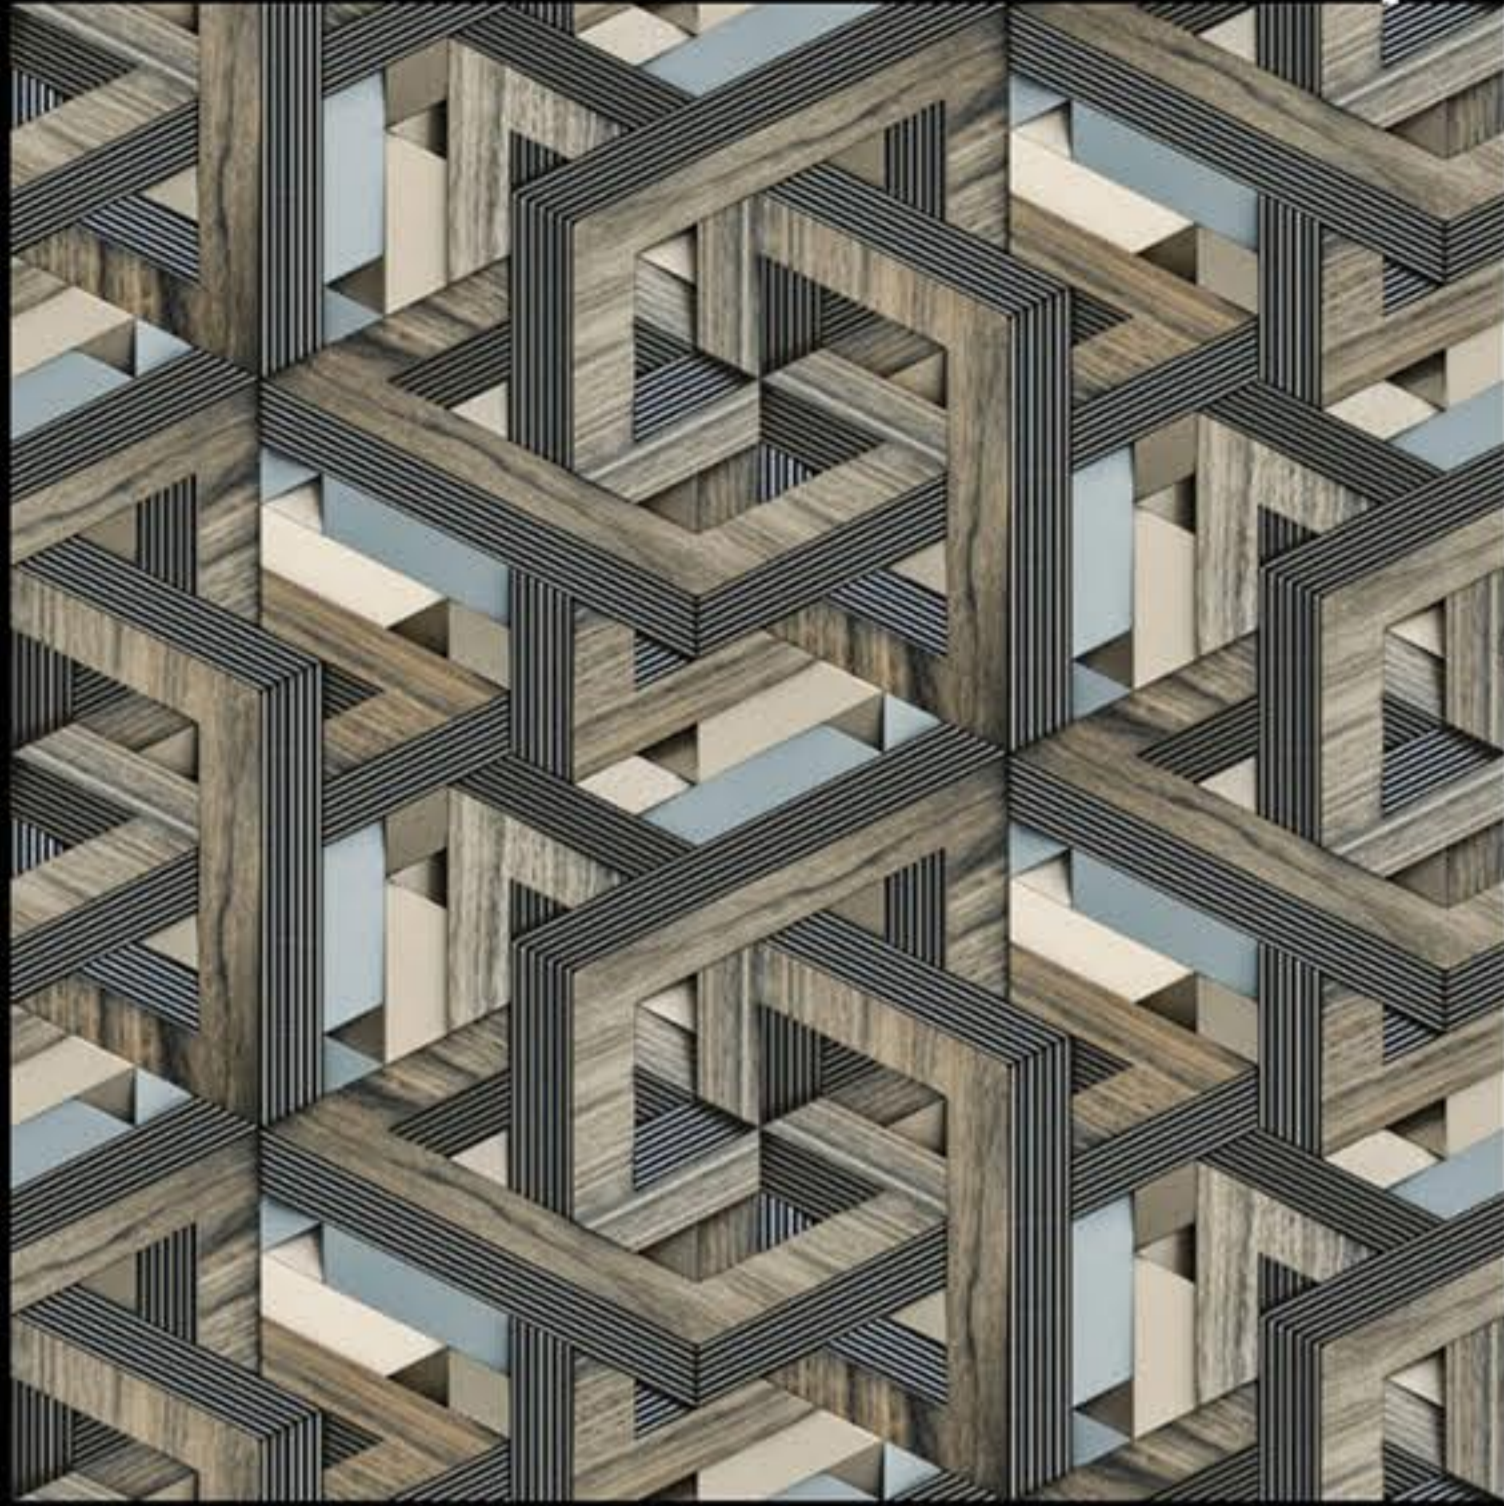

Matt Finish
3D *Series*

600X
600 mm