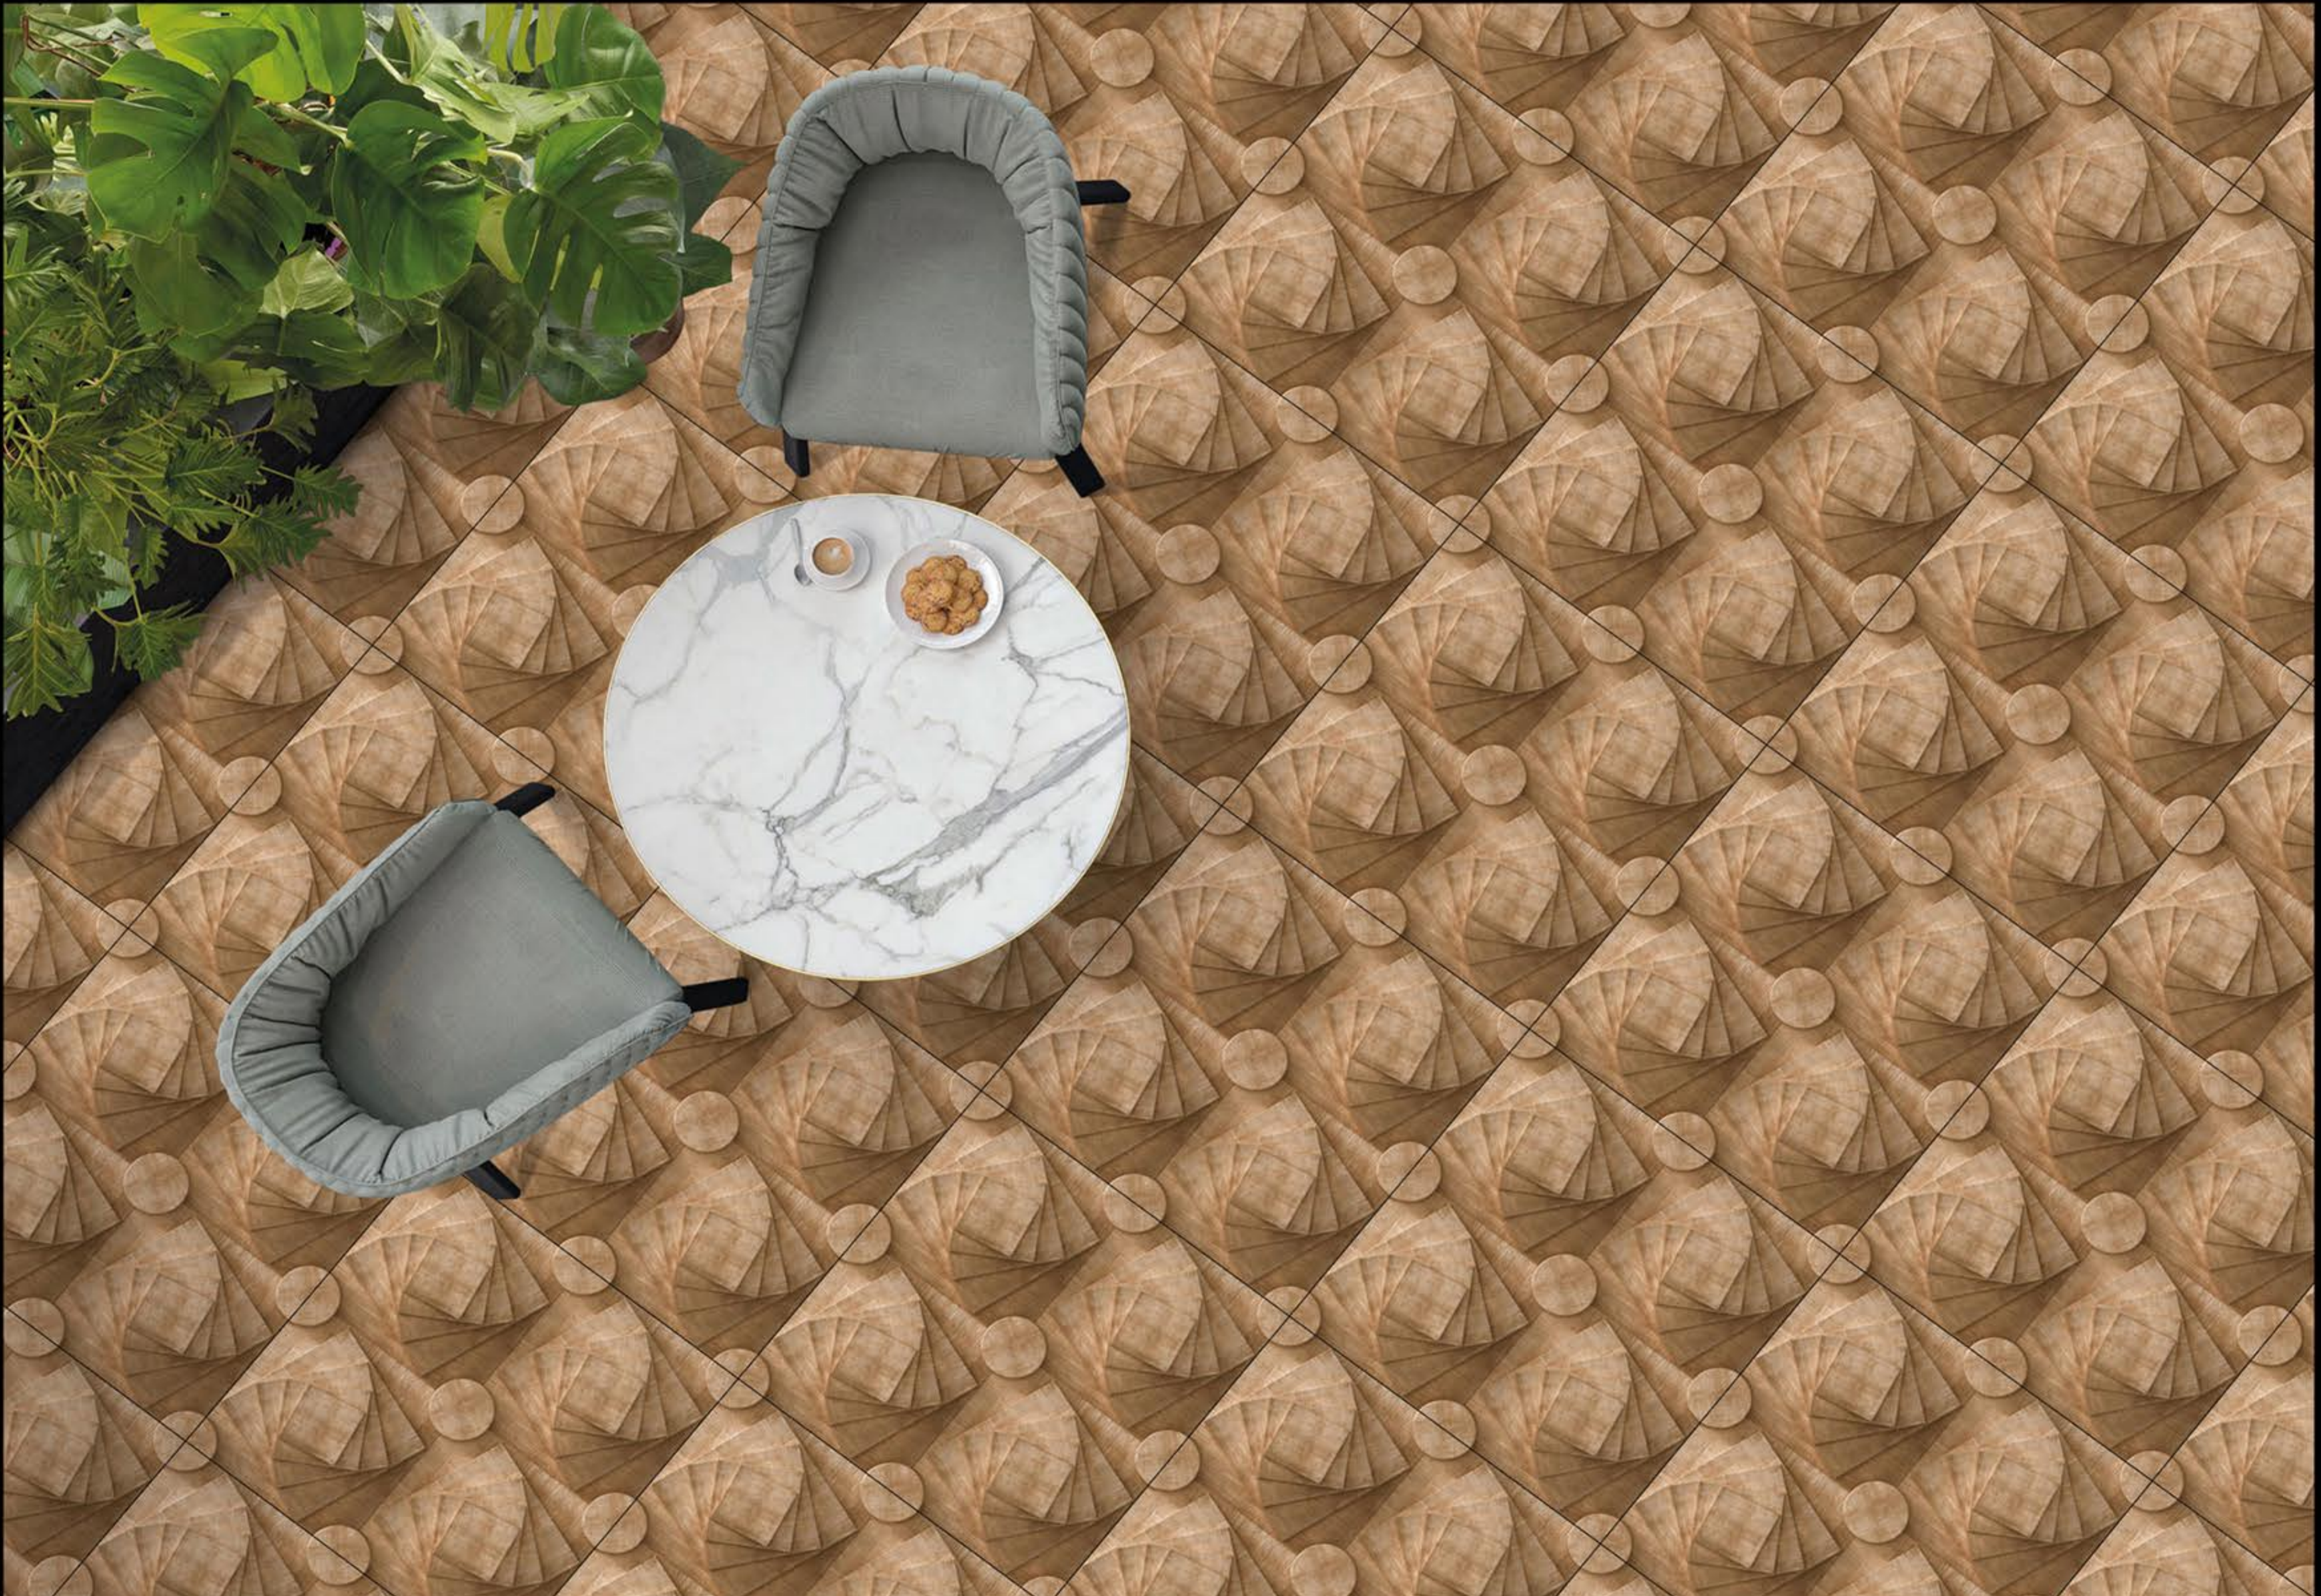

8012

ModernCollection

Matt Finish
3D Series

600X
600 mm

WHITE BODY
PORCELAIN TILE

8013

ModernCollection

Matt Finish
3D Series