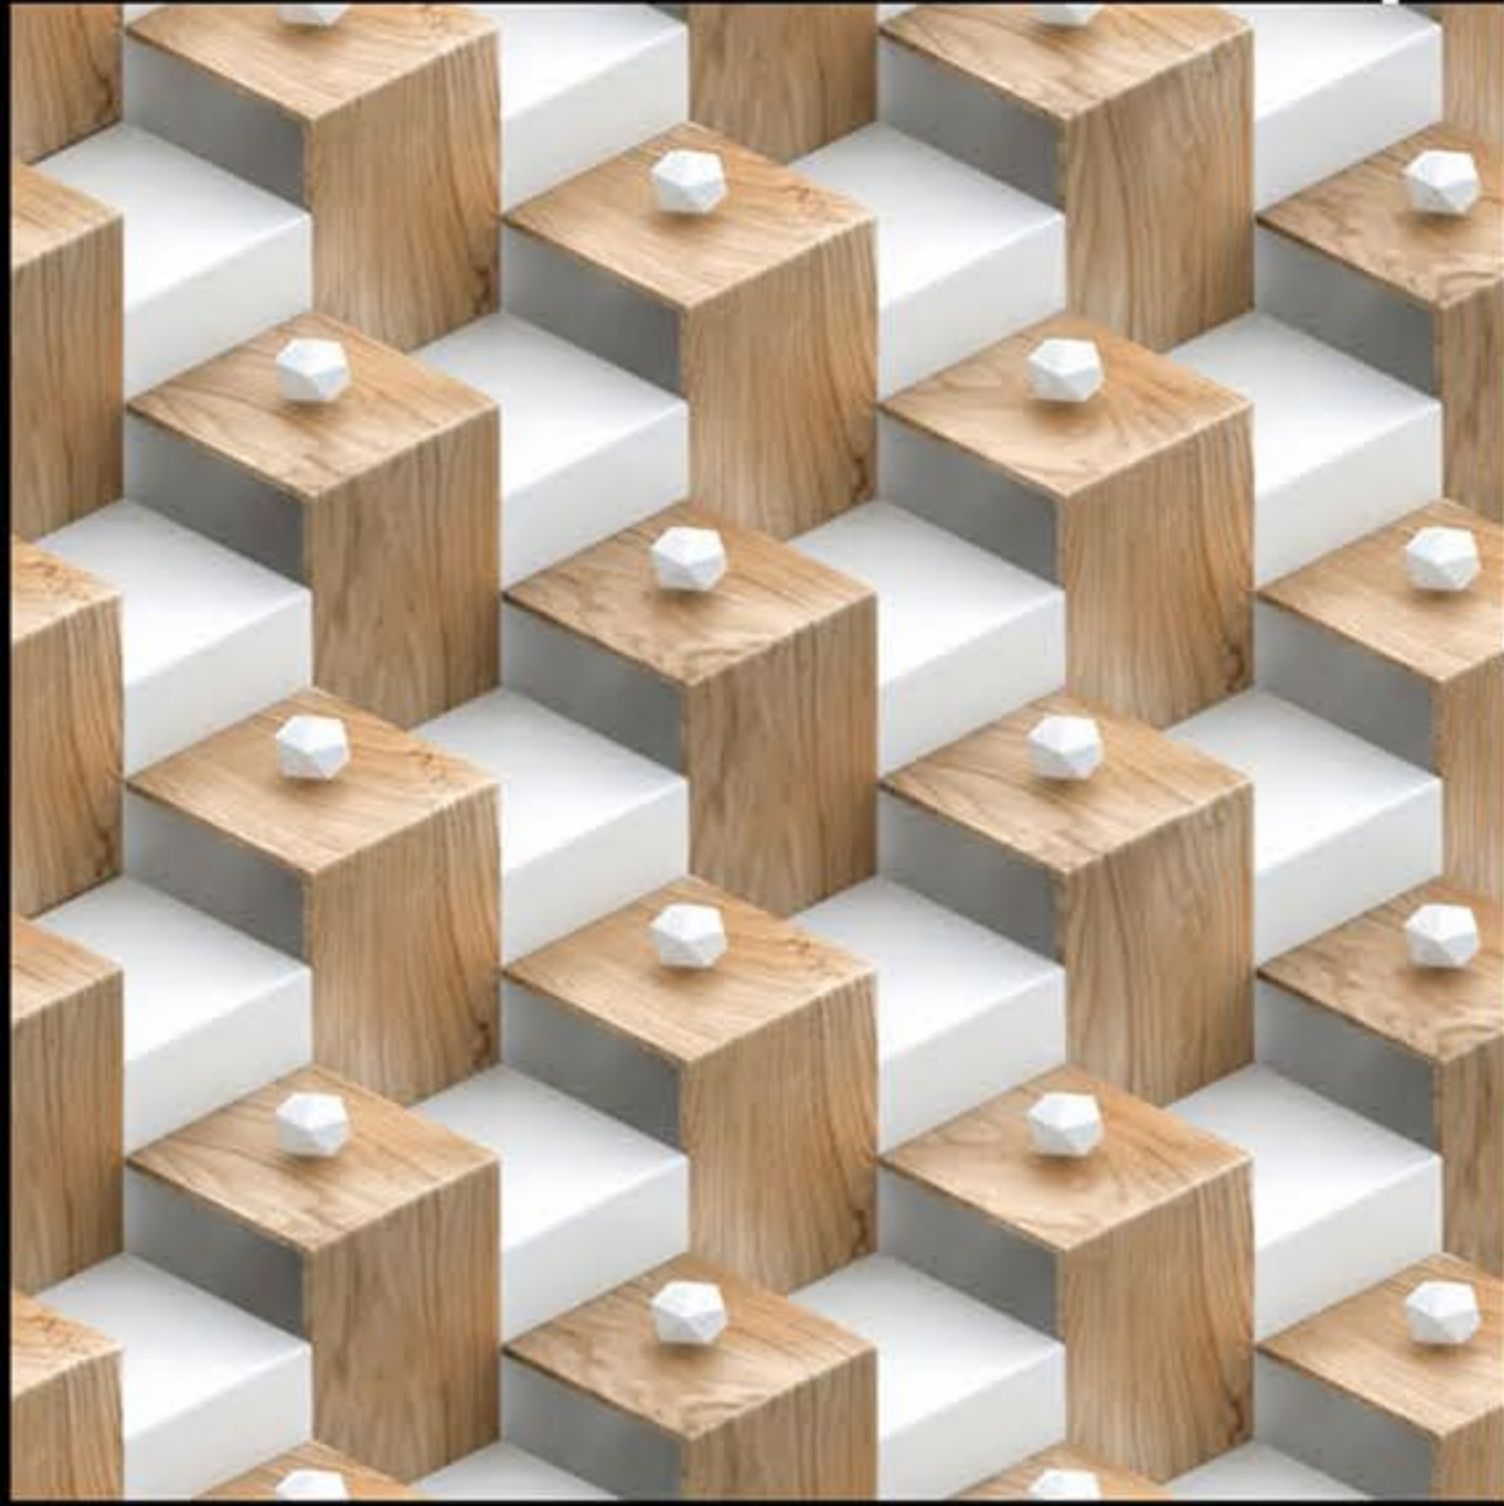

Matt Finish
3D Series

600X
600 mm