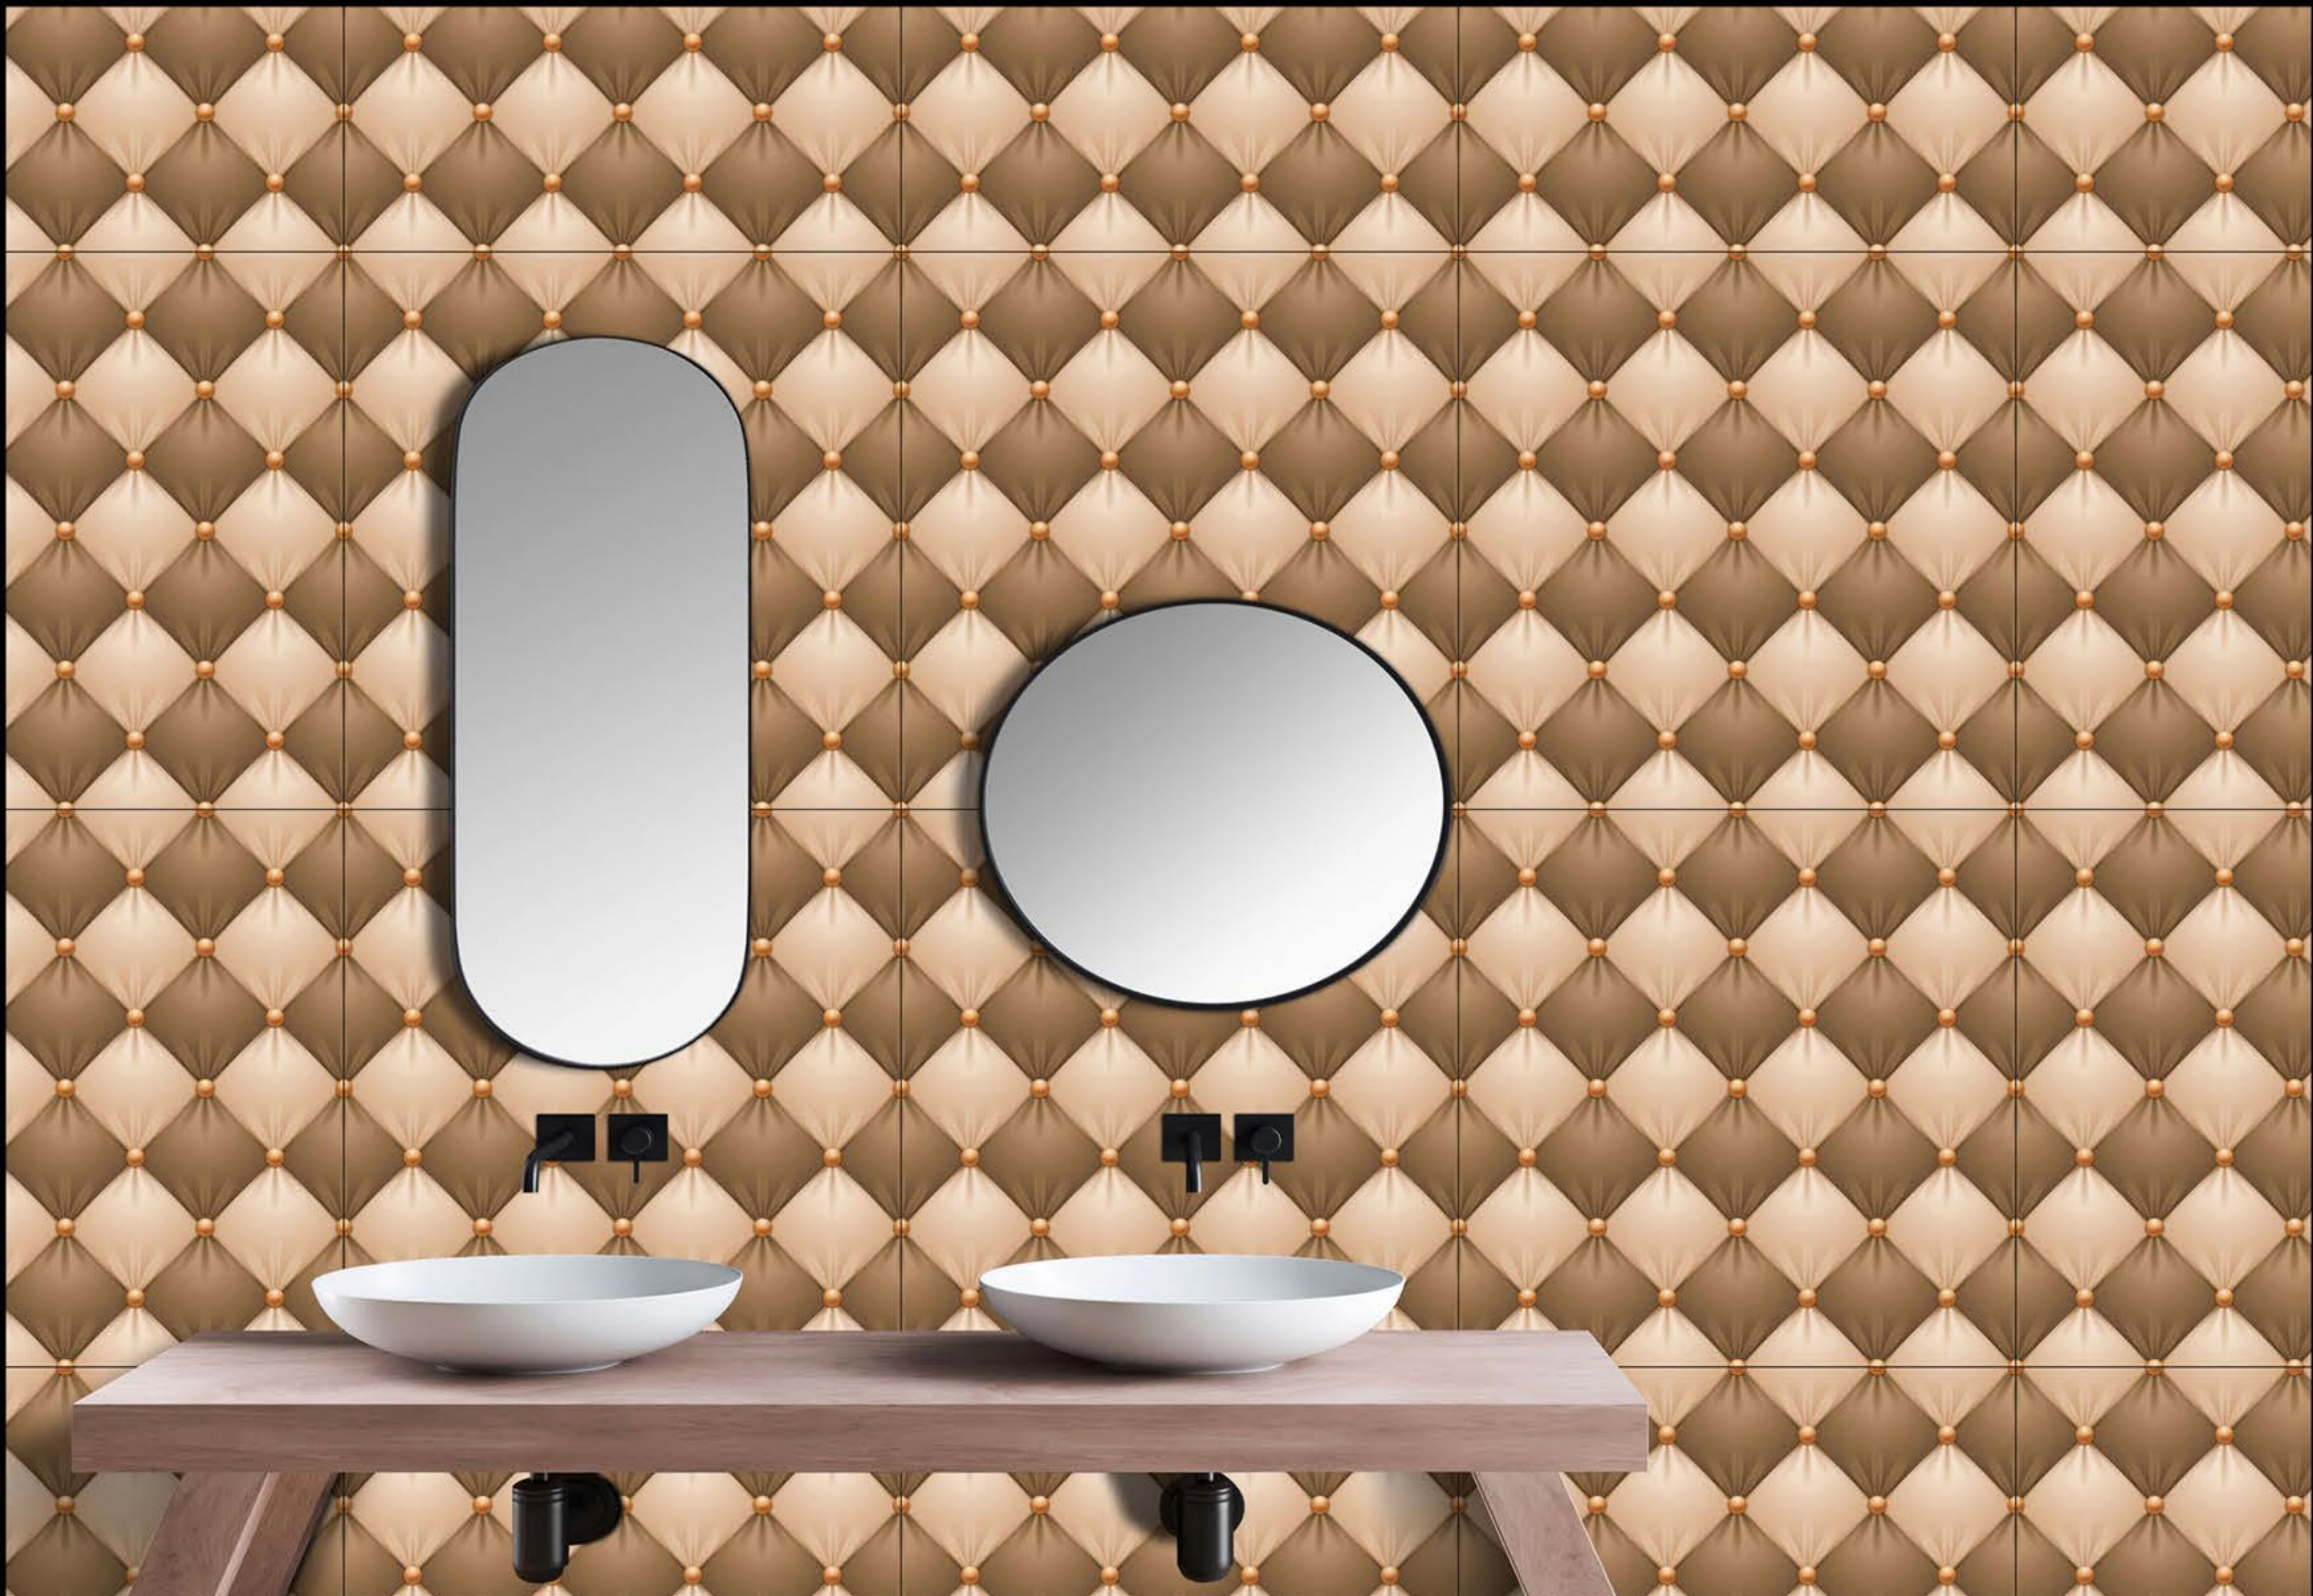

8022

ModernCollection

Matt Finish
3D *Series*

600X
600 mm

WHITE BODY
PORCELAIN TILE

8024

ModernCollection

Matt Finish
3D Series