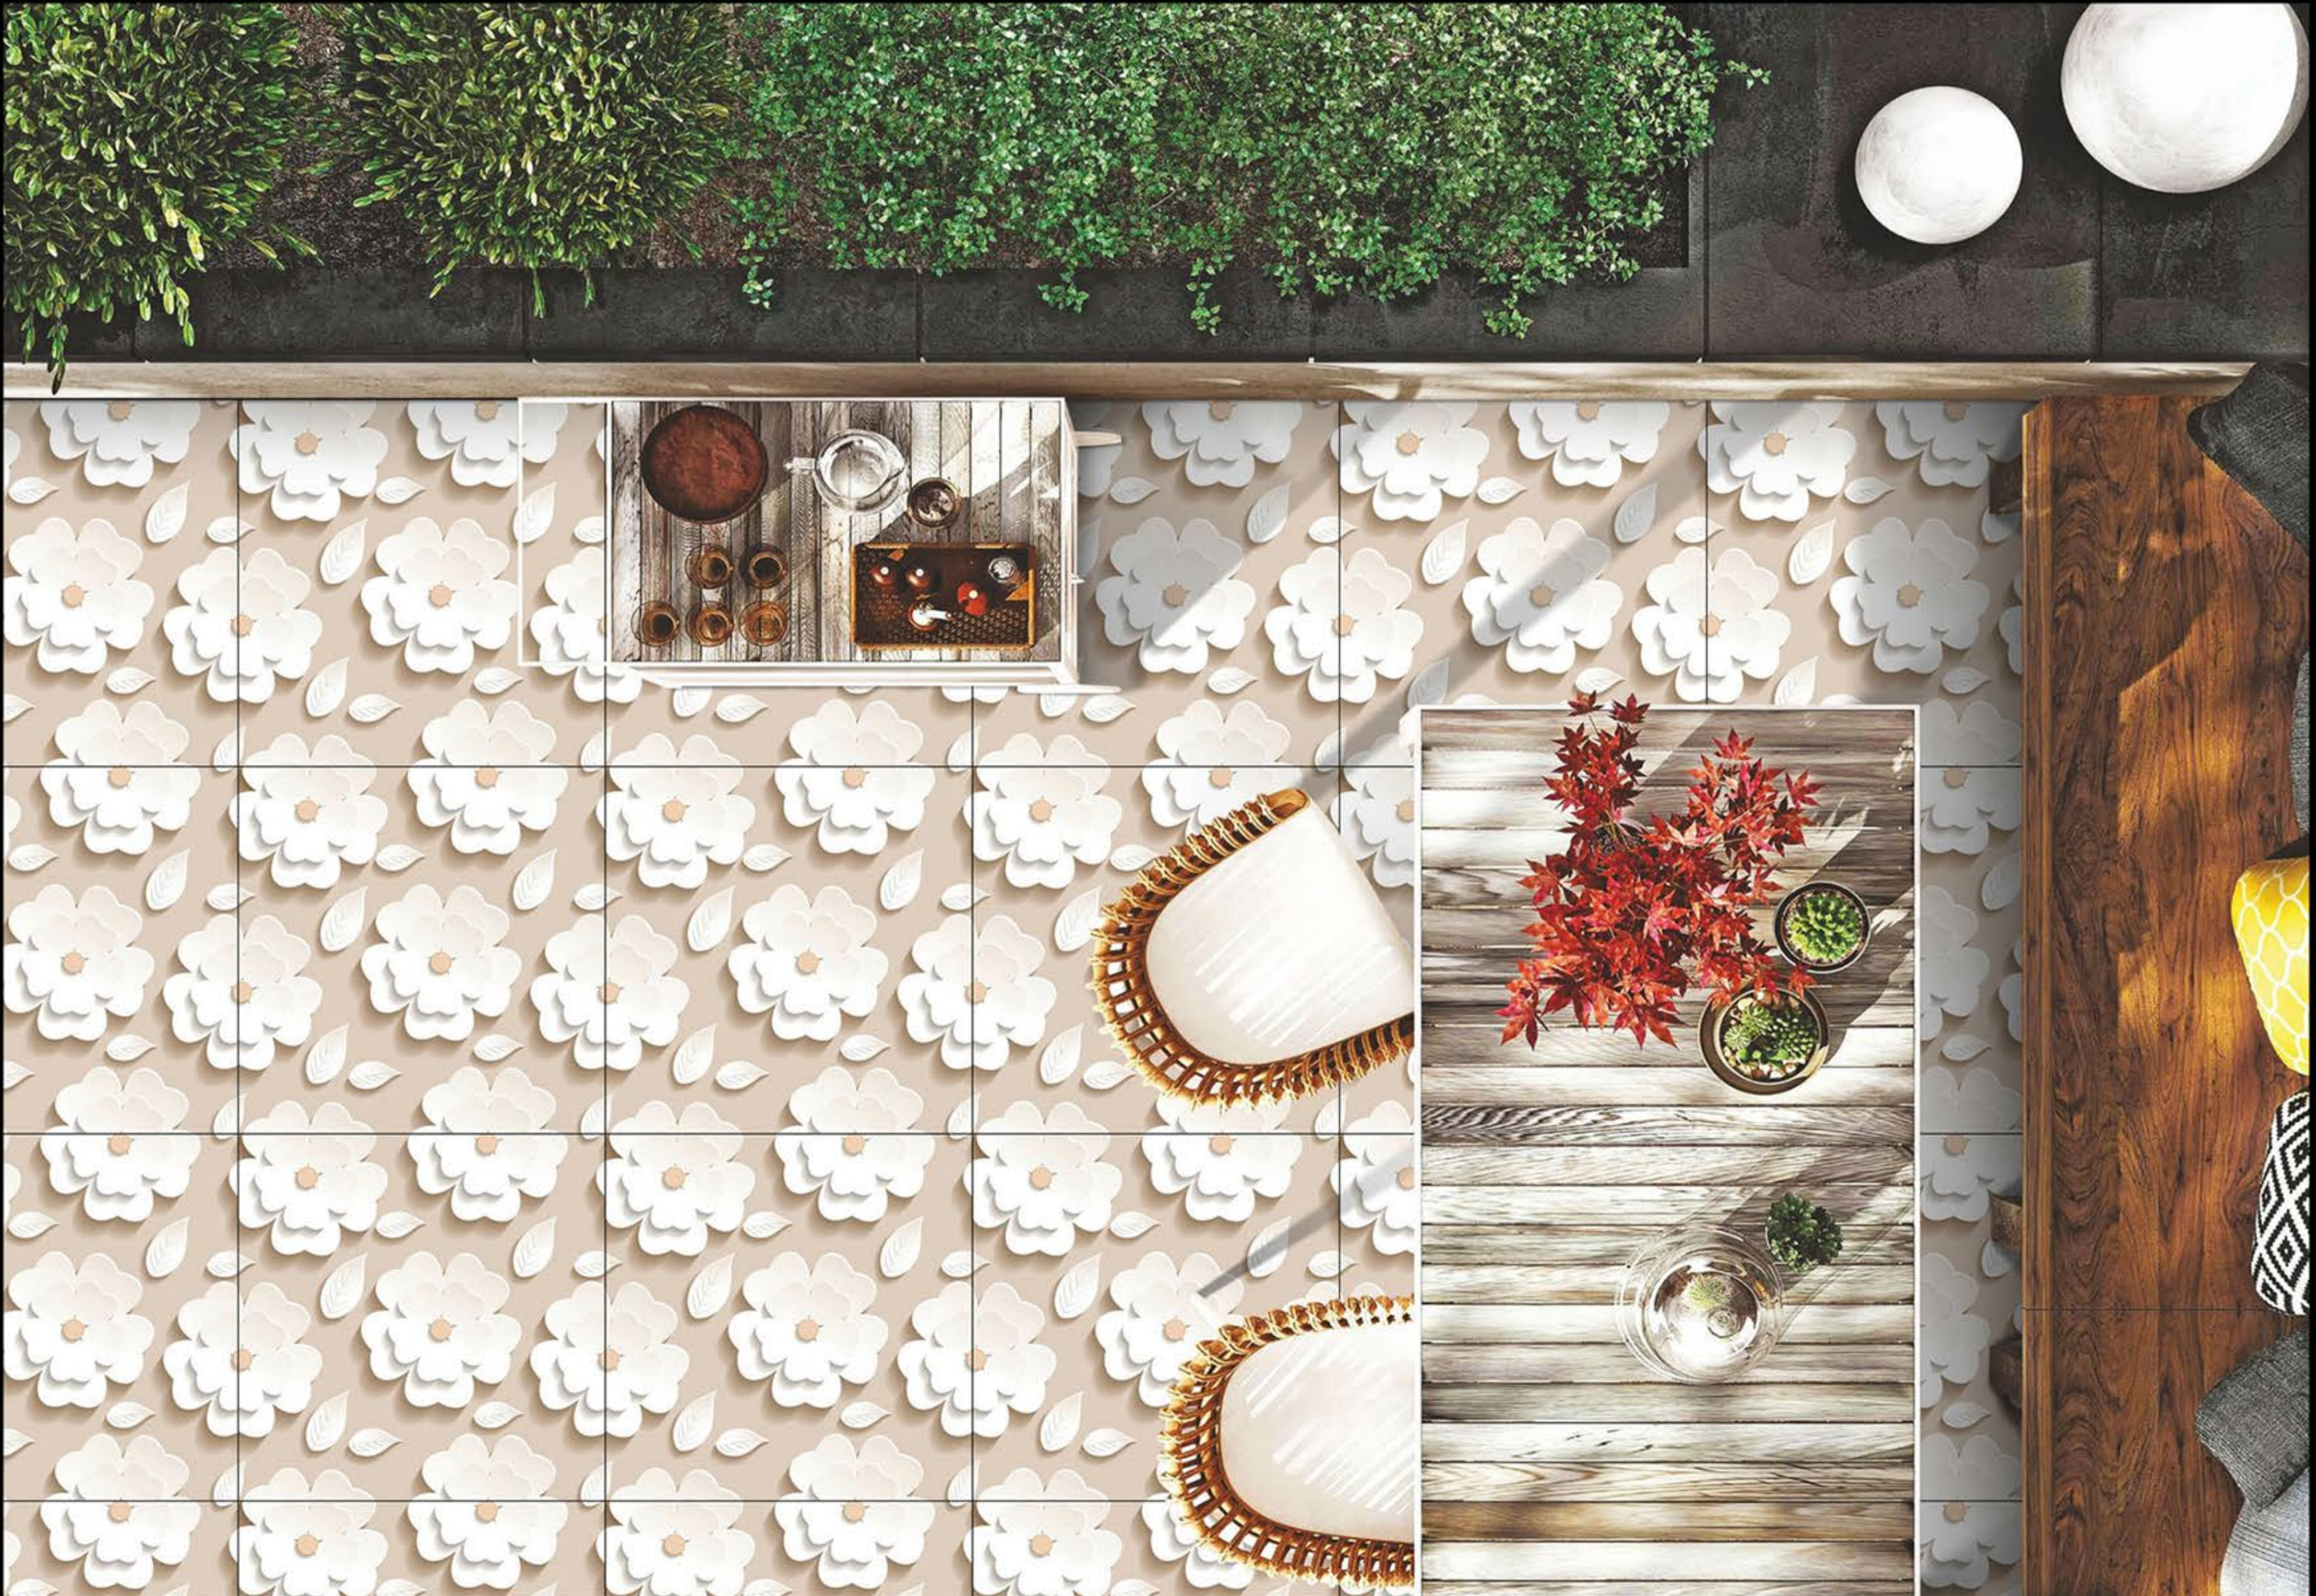

Matt Finish
3D *Series*

600X
600 mm

WHITE BODY
PORCELINE TILE

8001

ModernCollection

Matt Finish
3D *Series*

600X
600 mm

WHITE BODY
PORCELAIN TILE