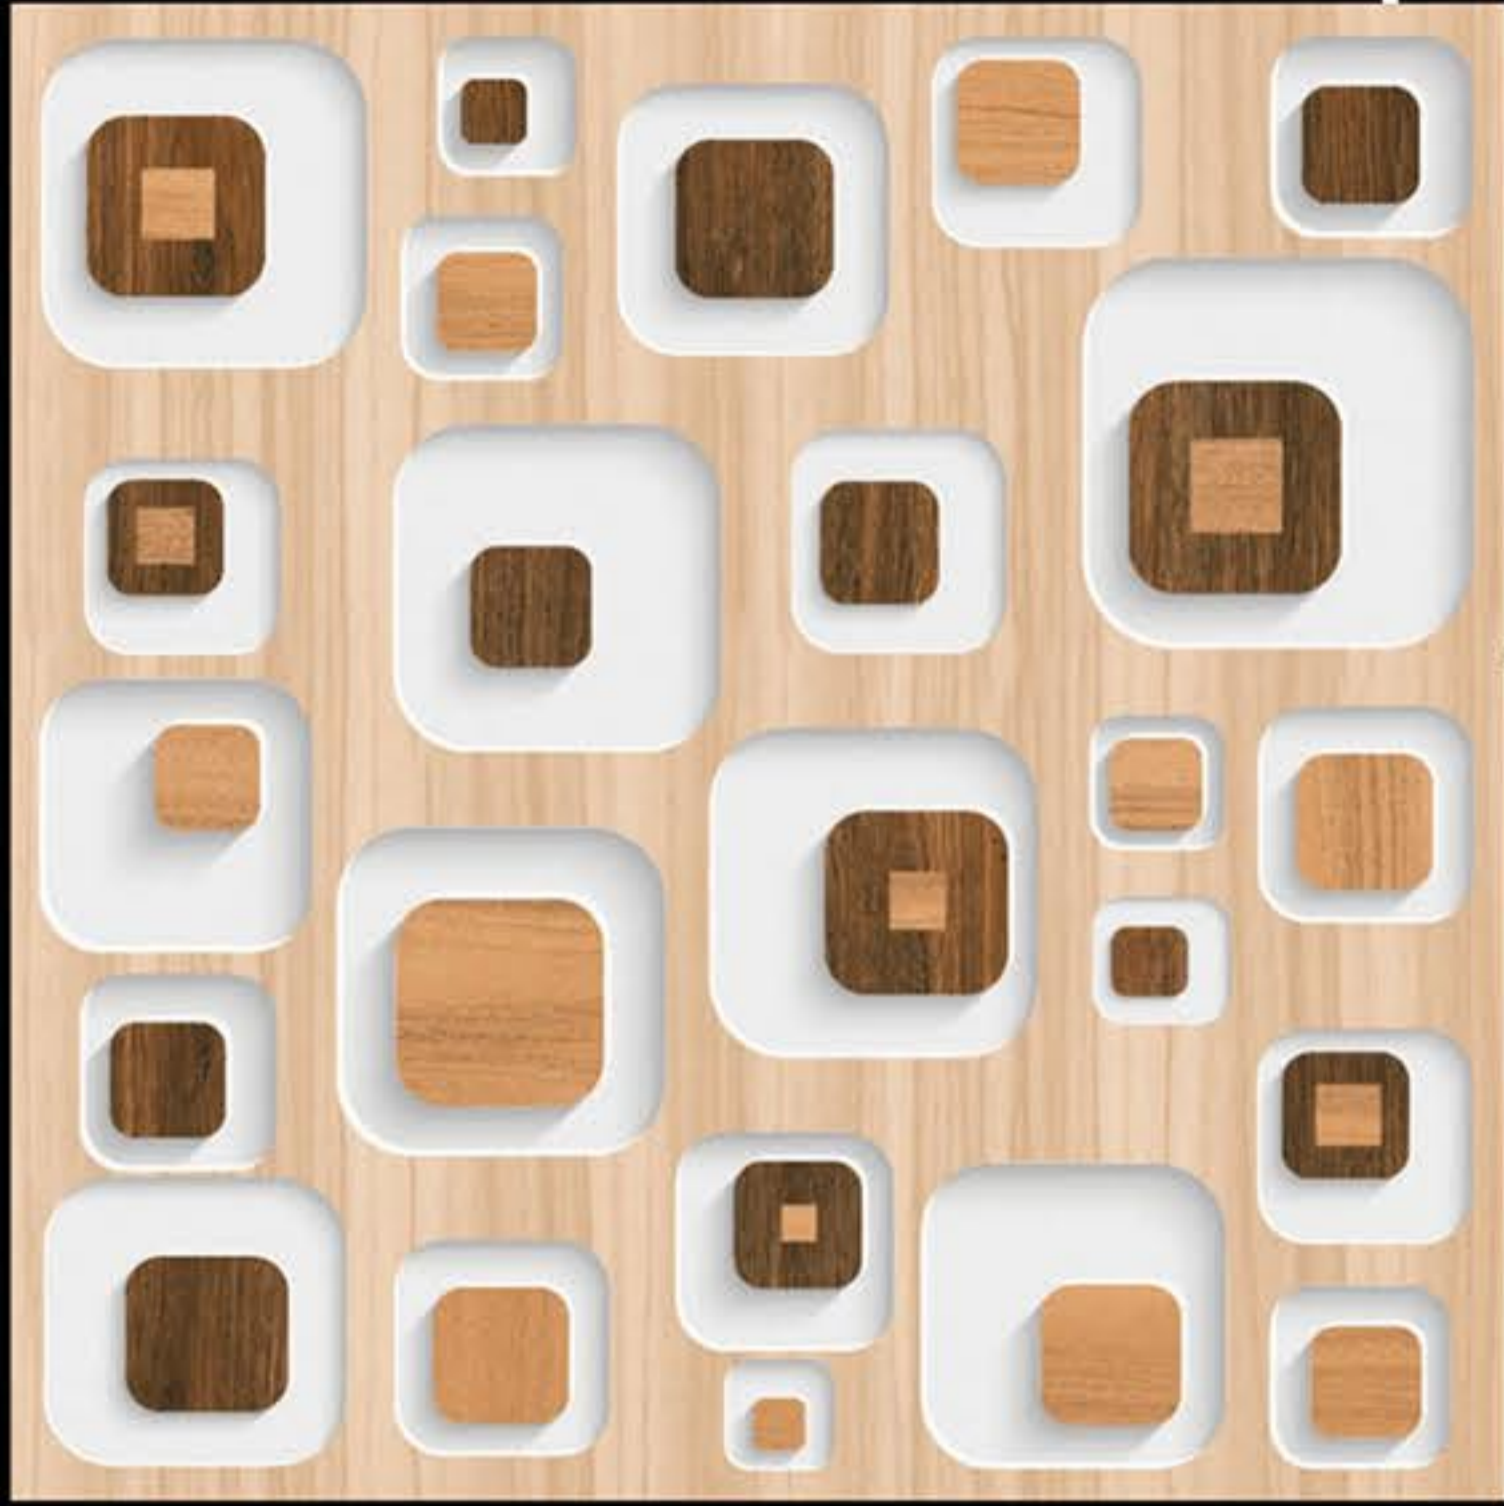

ModernCollection

Matt Finish
3D Series

600X
600 mm

WHITE BODY
PORCELINE TILE

8008

ModernCollection

Matt Finish
3D Series

600X
600 mm