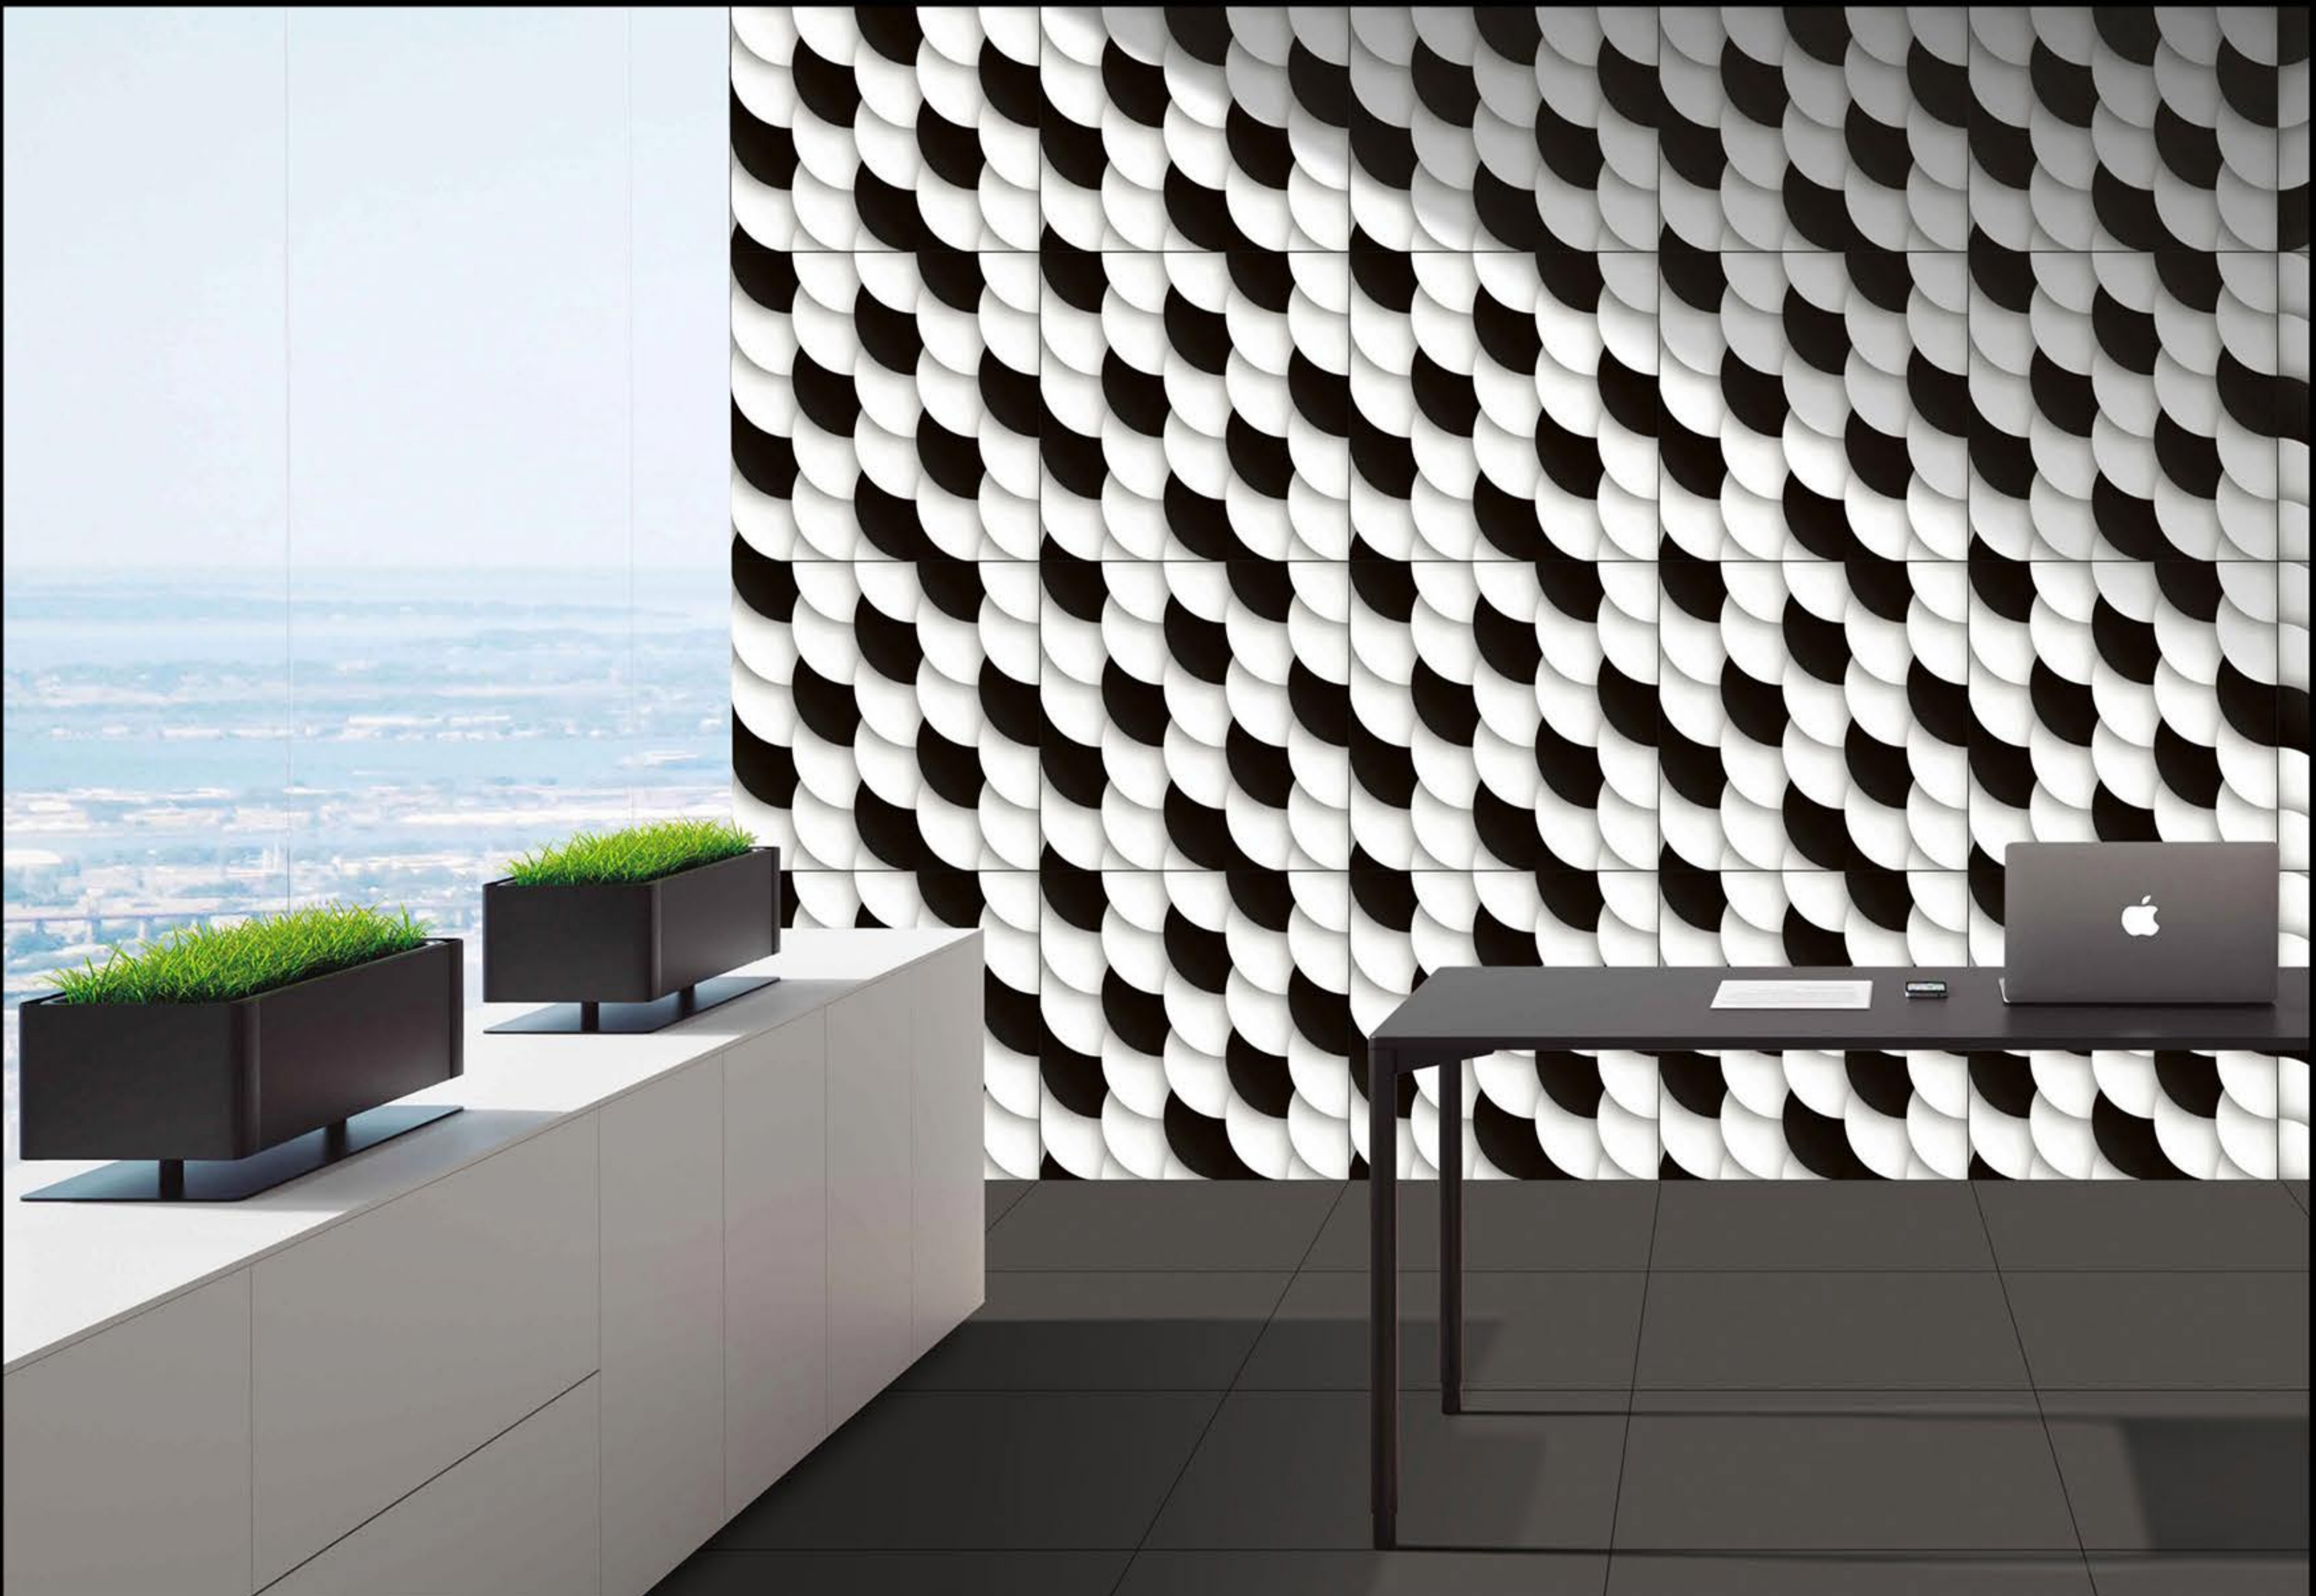

ModernCollection

Matt Finish
3D *Series*

600X
600 mm

WHITE BODY
PORCELINE TILE

8028

ModernCollection

Matt Finish
3D *Series*

600X
600 mm