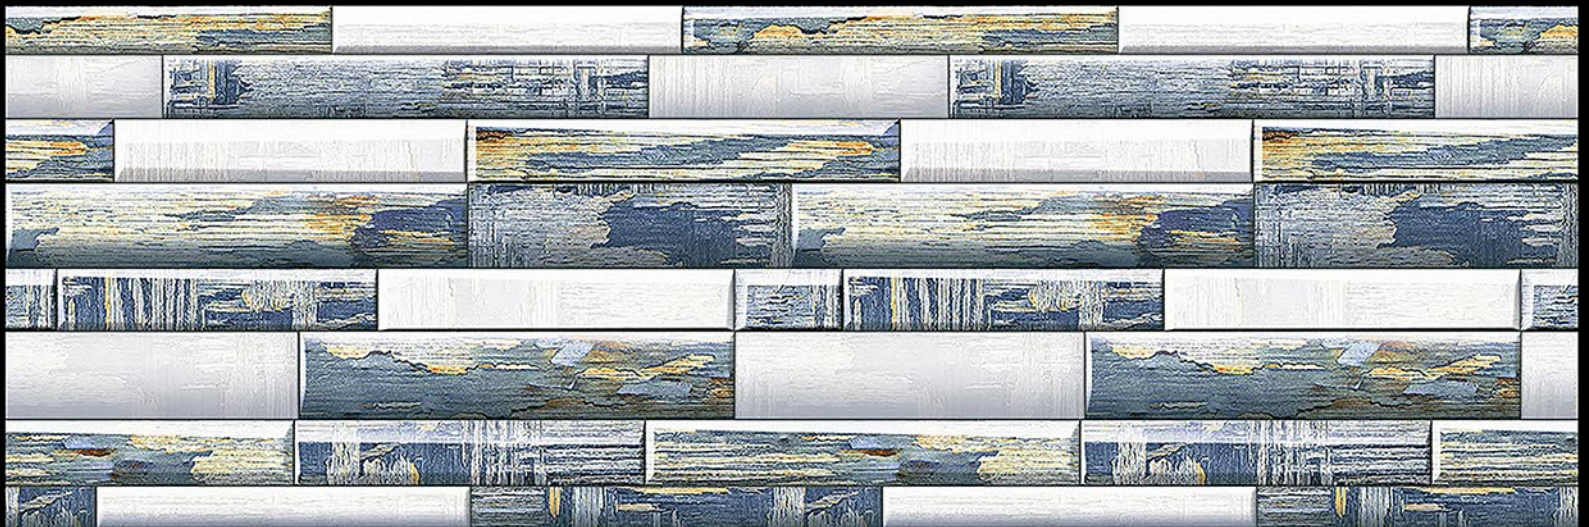

vivera
TILES • SANITARY • BATH FITTINGS

300mm x 450 mm

Glossy Finish

ELE_837