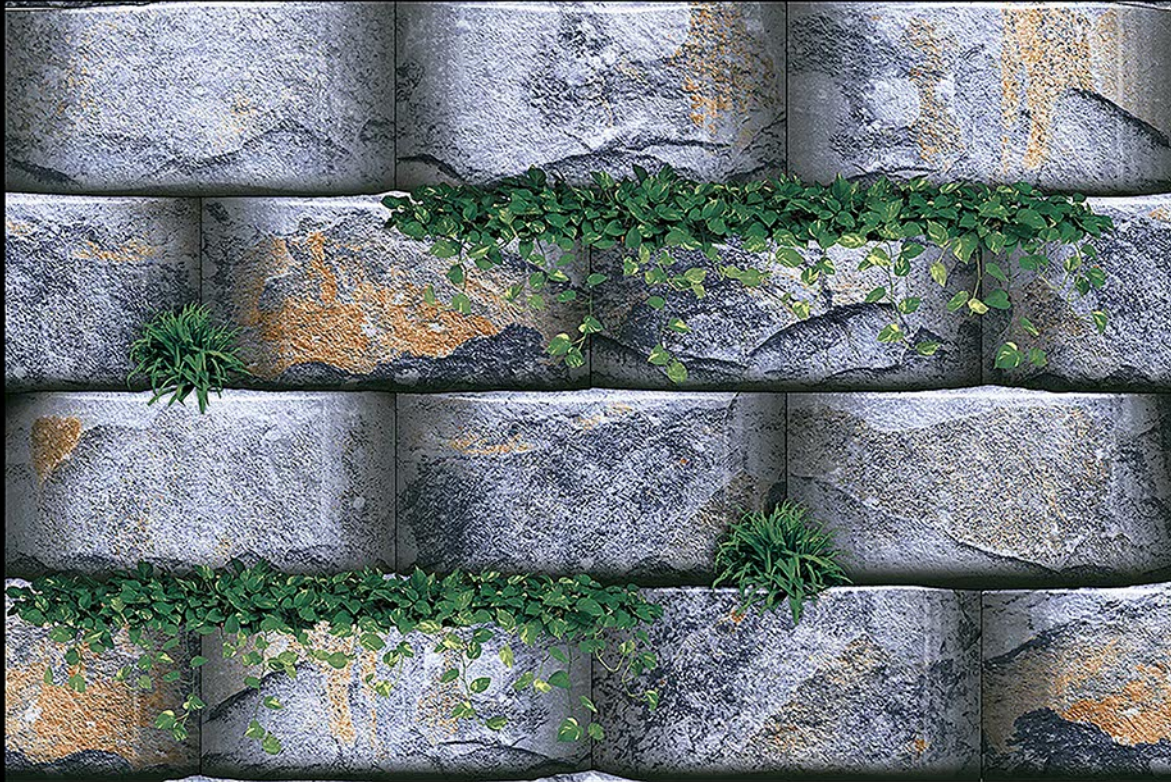

vivera
TILES • SANITARY • BATH FITTINGS

300mm x 450 mm

Glossy Finish

ELE_821