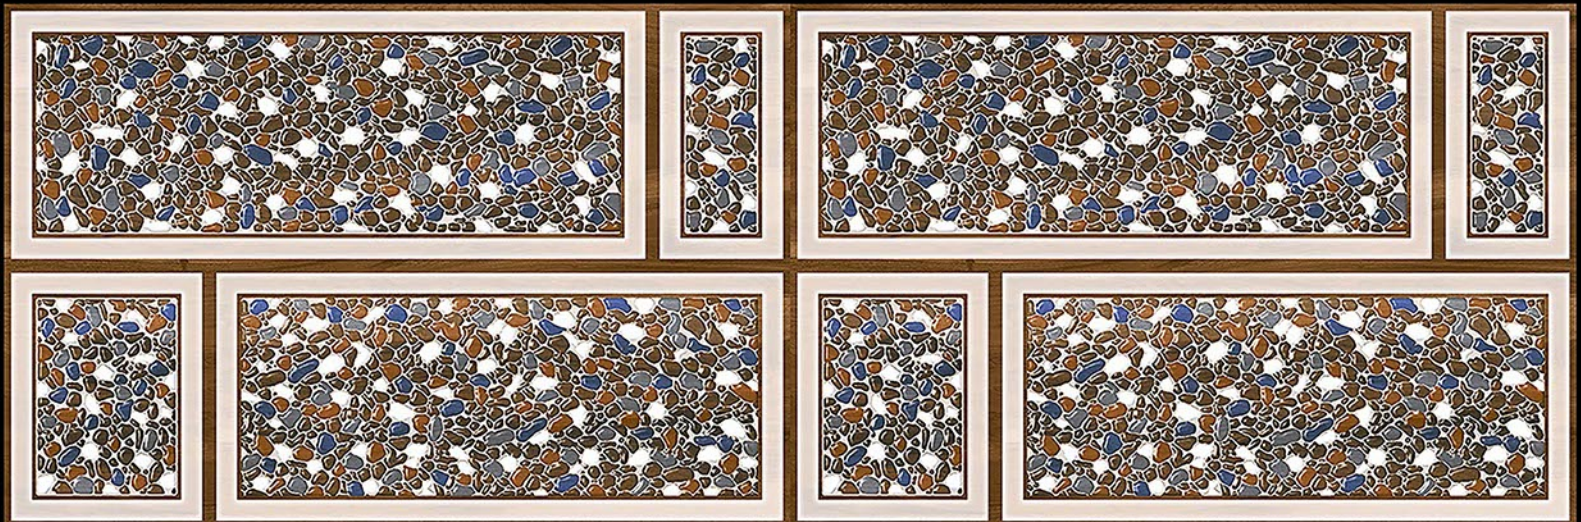

vivera
TILES • SANITARY • BATH FITTINGS

300mm x 450 mm

Glossy Finish

ELE_806