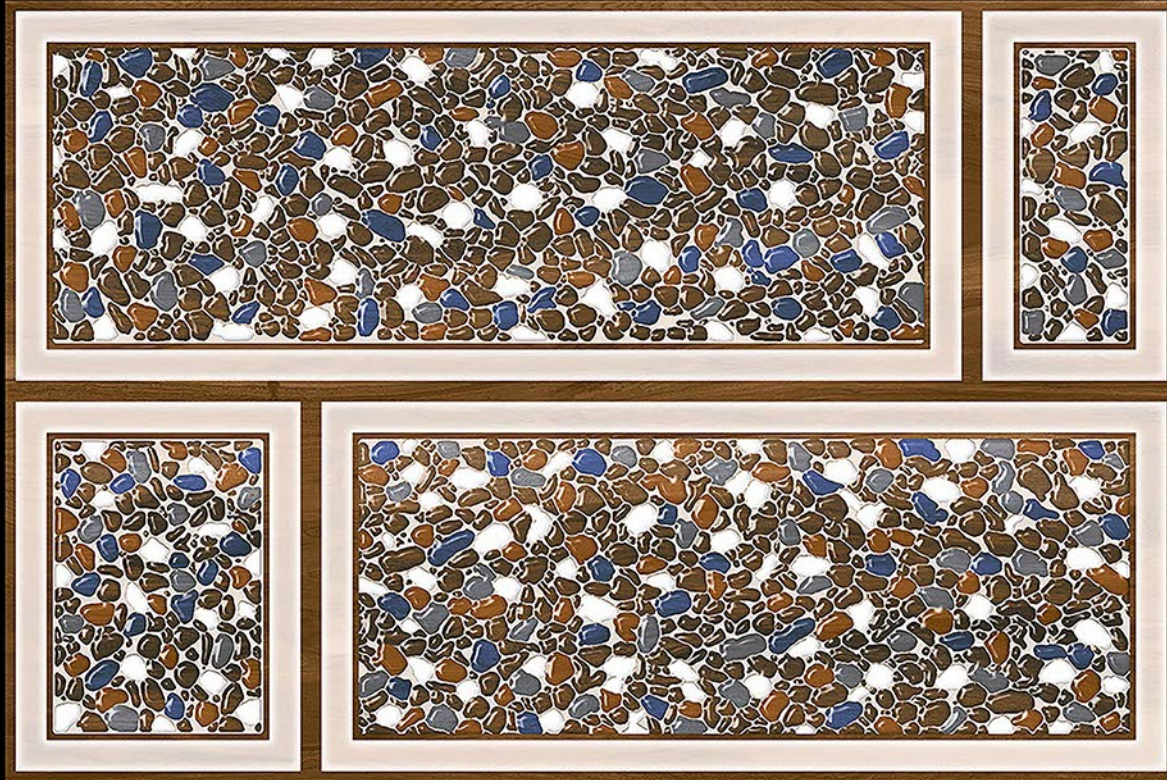

vivera
TILES • SANITARY • BATH FITTINGS

300mm x 450 mm

Glossy Finish

ELE_806