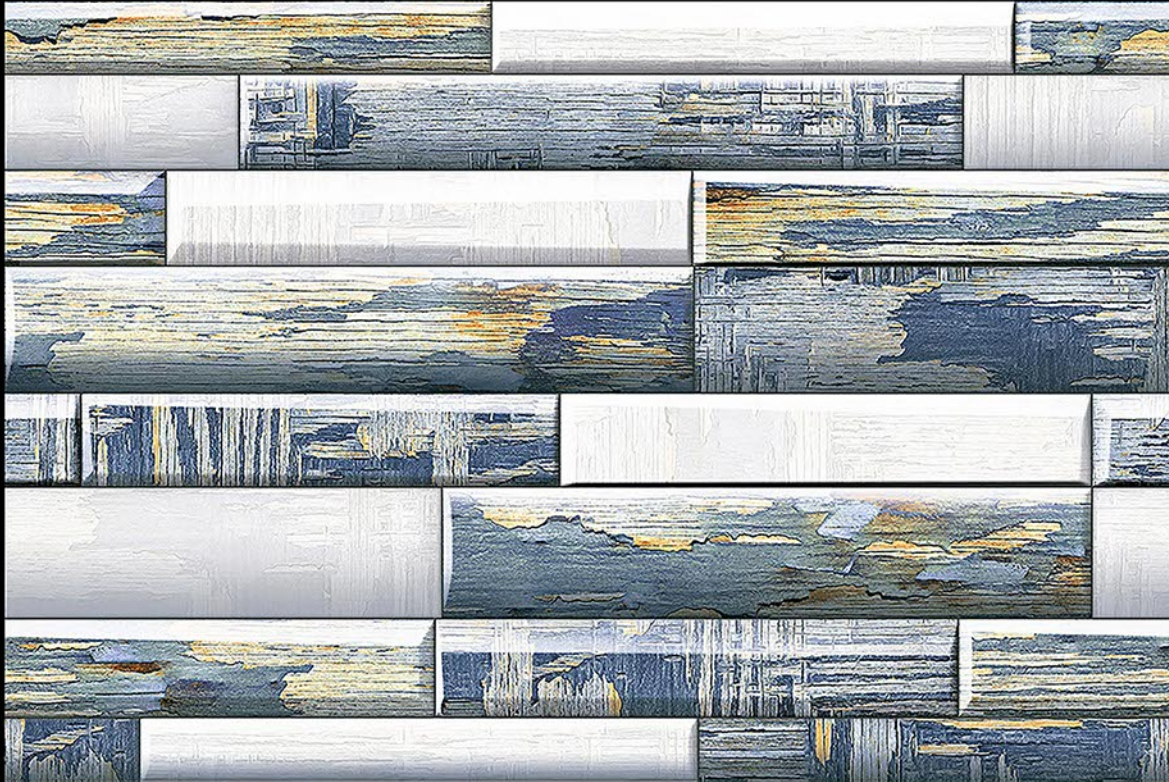

vivera
TILES • SANITARY • BATH FITTINGS

300mm x 450 mm

Glossy Finish

ELE_837