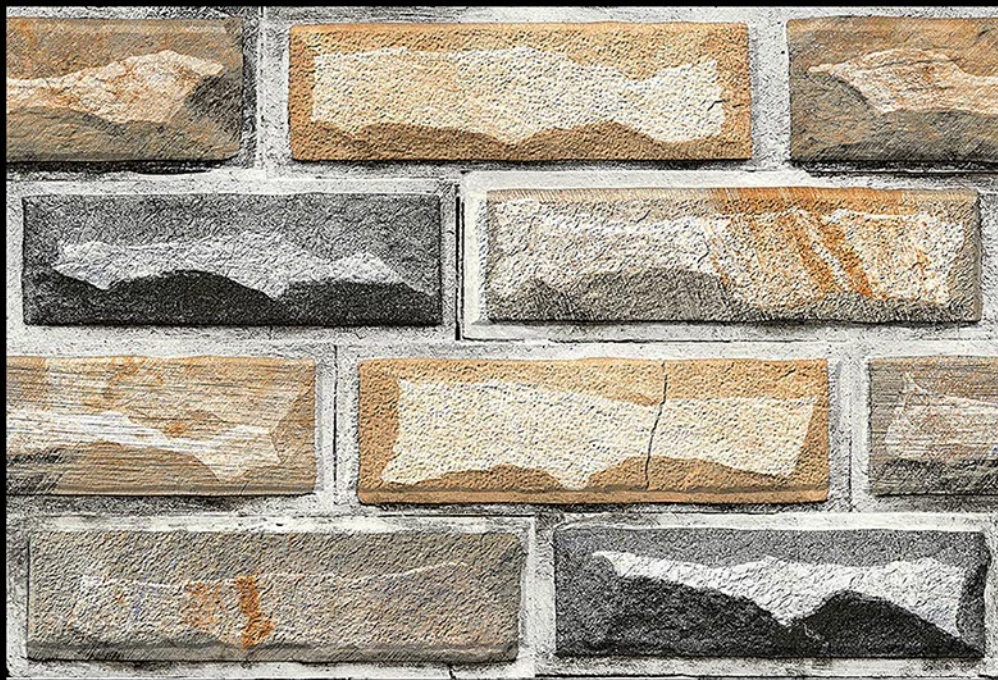

Vivera
TILES • SANITARY • BATH FITTINGS

300mm x 450 mm

Glossy Finish

ELE_856