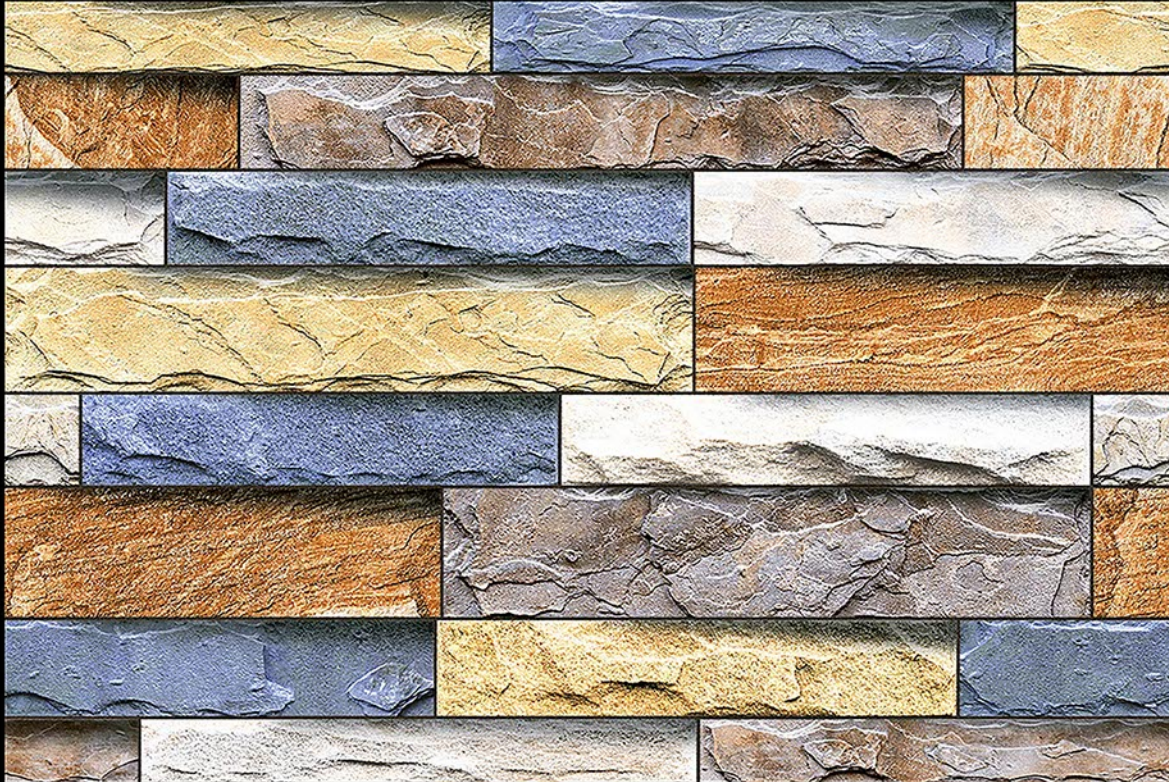

vivera
TILES • SANITARY • BATH FITTINGS

300mm x 450 mm

Glossy Finish

ELE_839

vivera
TILES • SANITARY • BATH FITTINGS

300mm x 450 mm

Glossy Finish

ELE_840