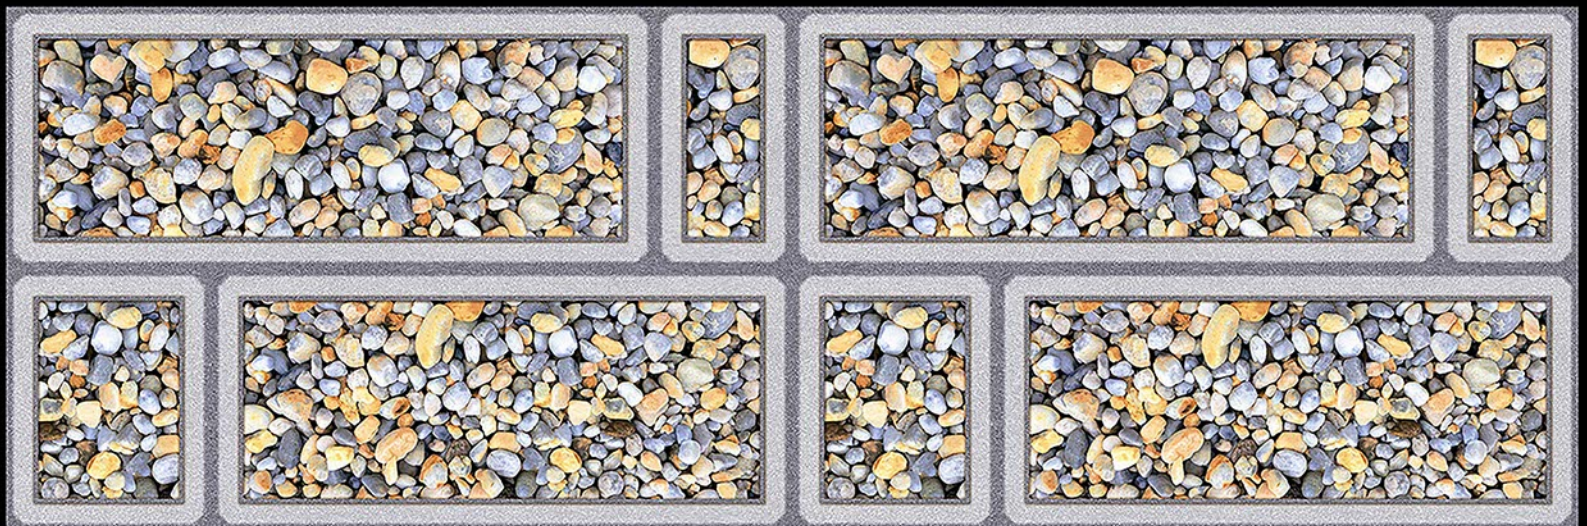

Vivera
TILES • SANITARY • BATH FITTINGS

300mm x 450 mm

Glossy Finish

ELE_816