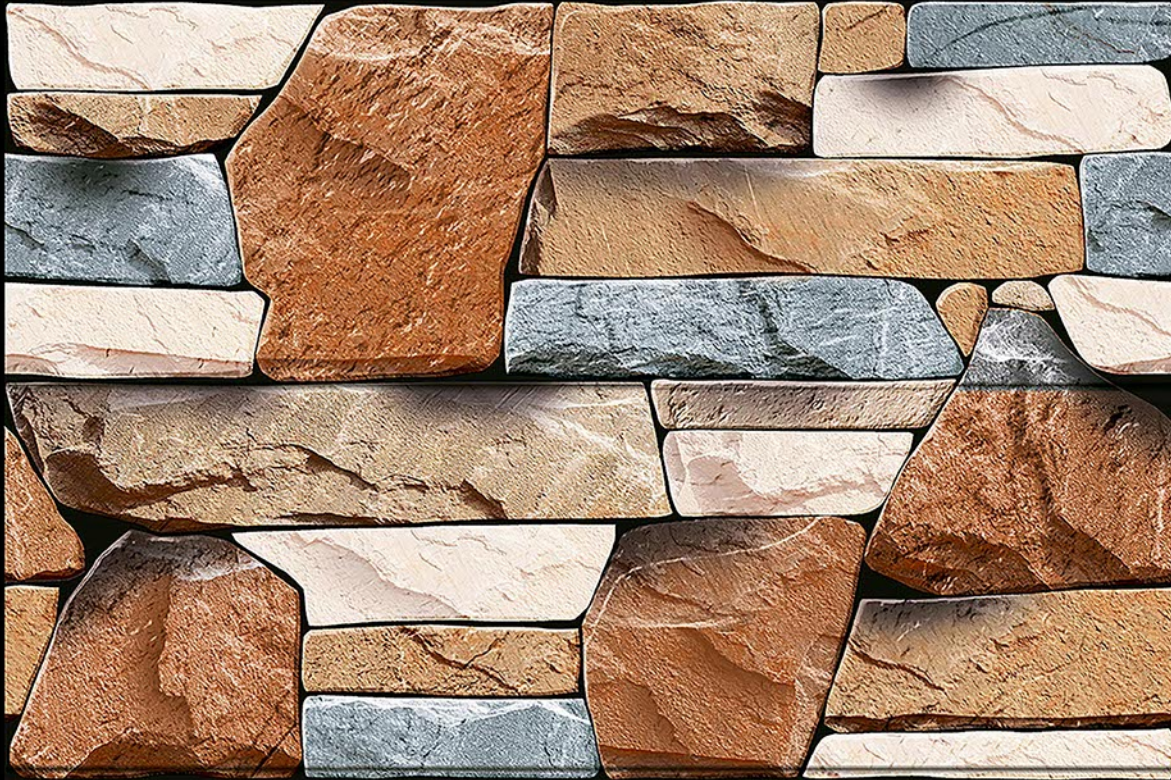

vivera
TILES • SANITARY • BATH FITTINGS

300mm x 450 mm

Glossy Finish

ELE_846