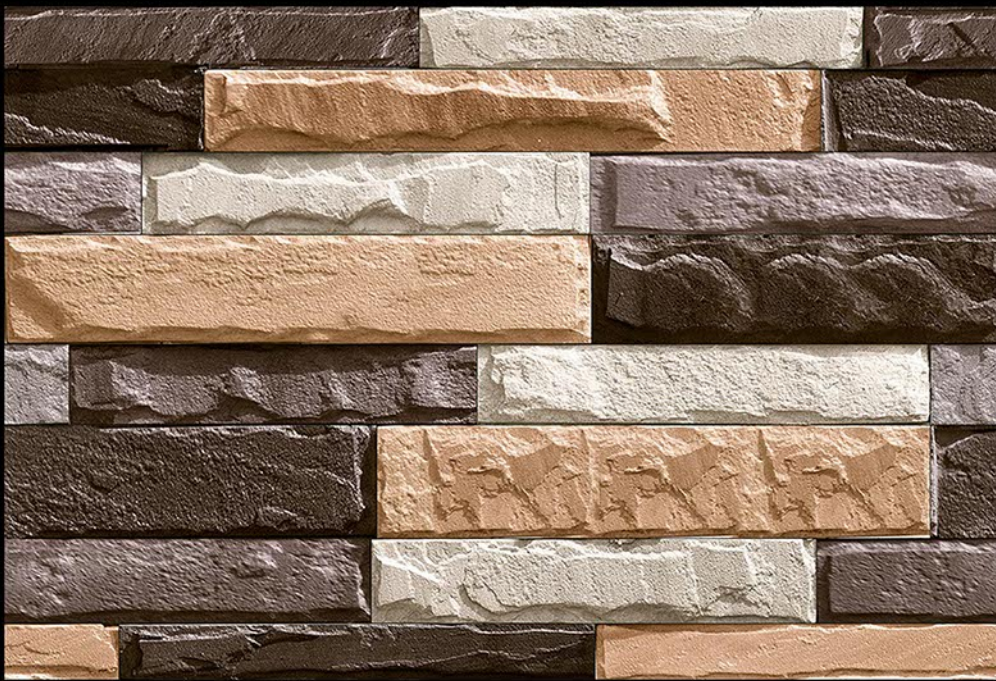

Vivera
TILES • SANITARY • BATH FITTINGS

300mm x 450 mm

Glossy Finish

ELE_860