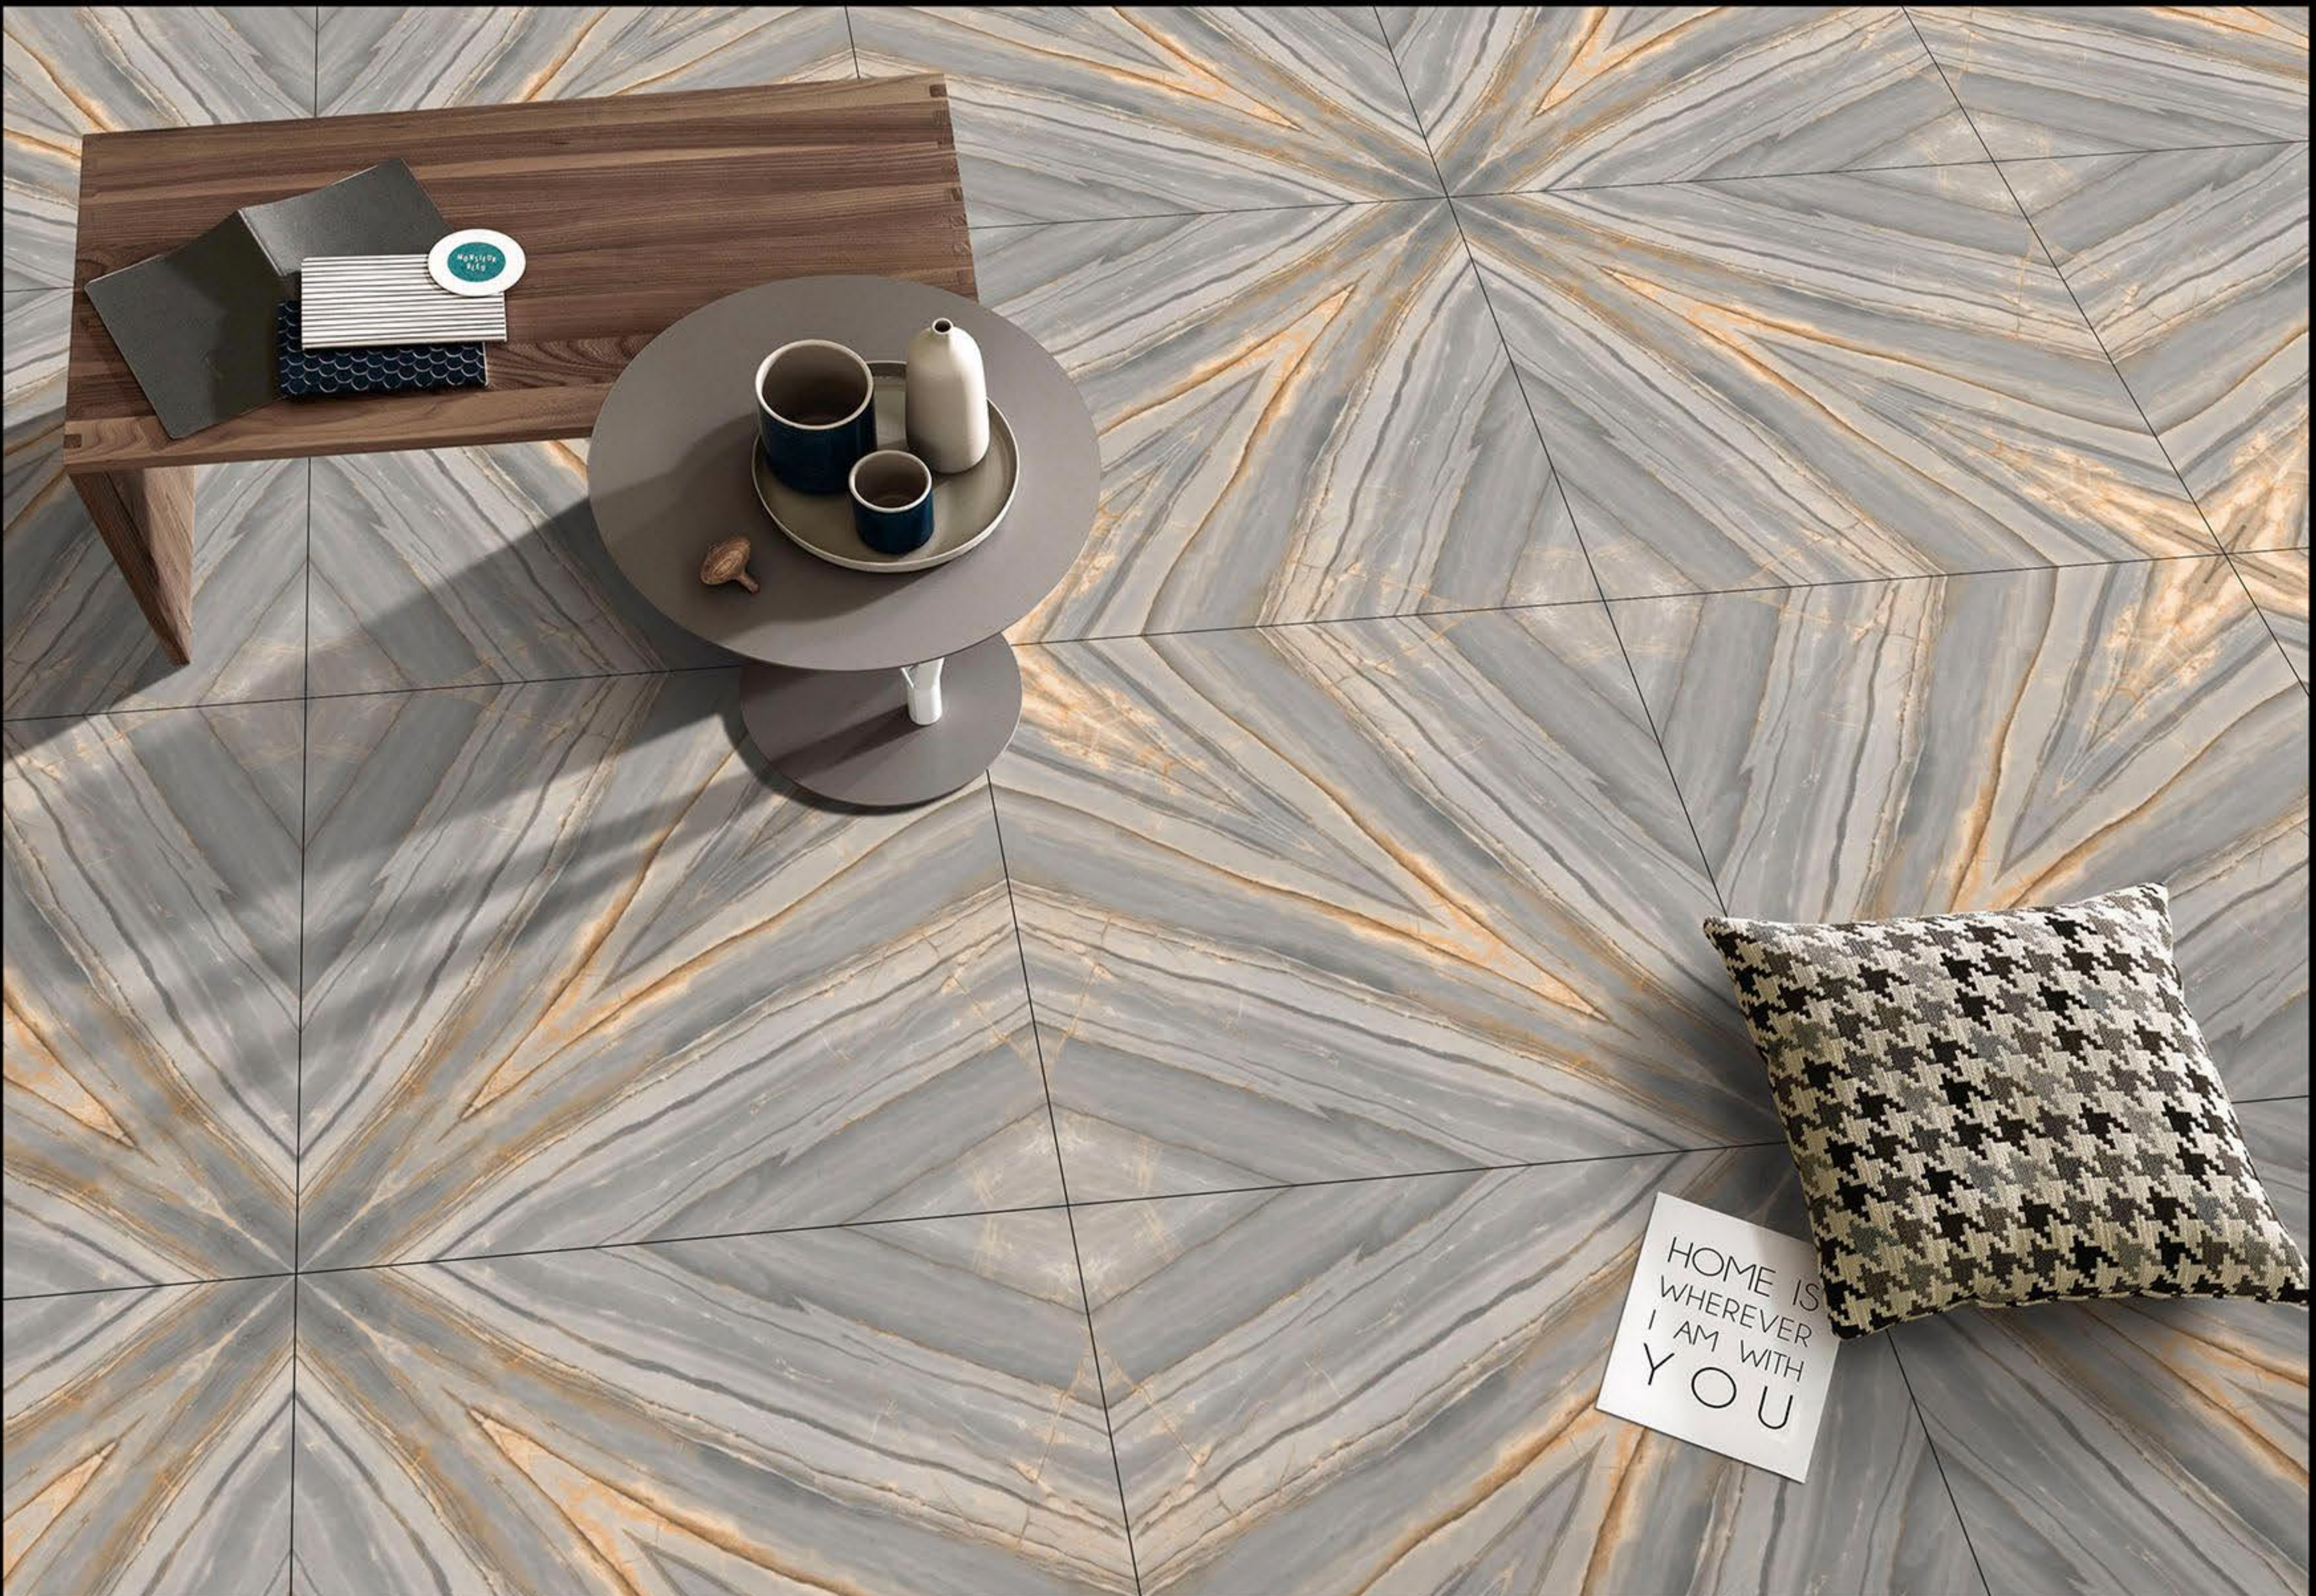

WHITE BODY
PORCELINE TILE

7038

ModernCollection