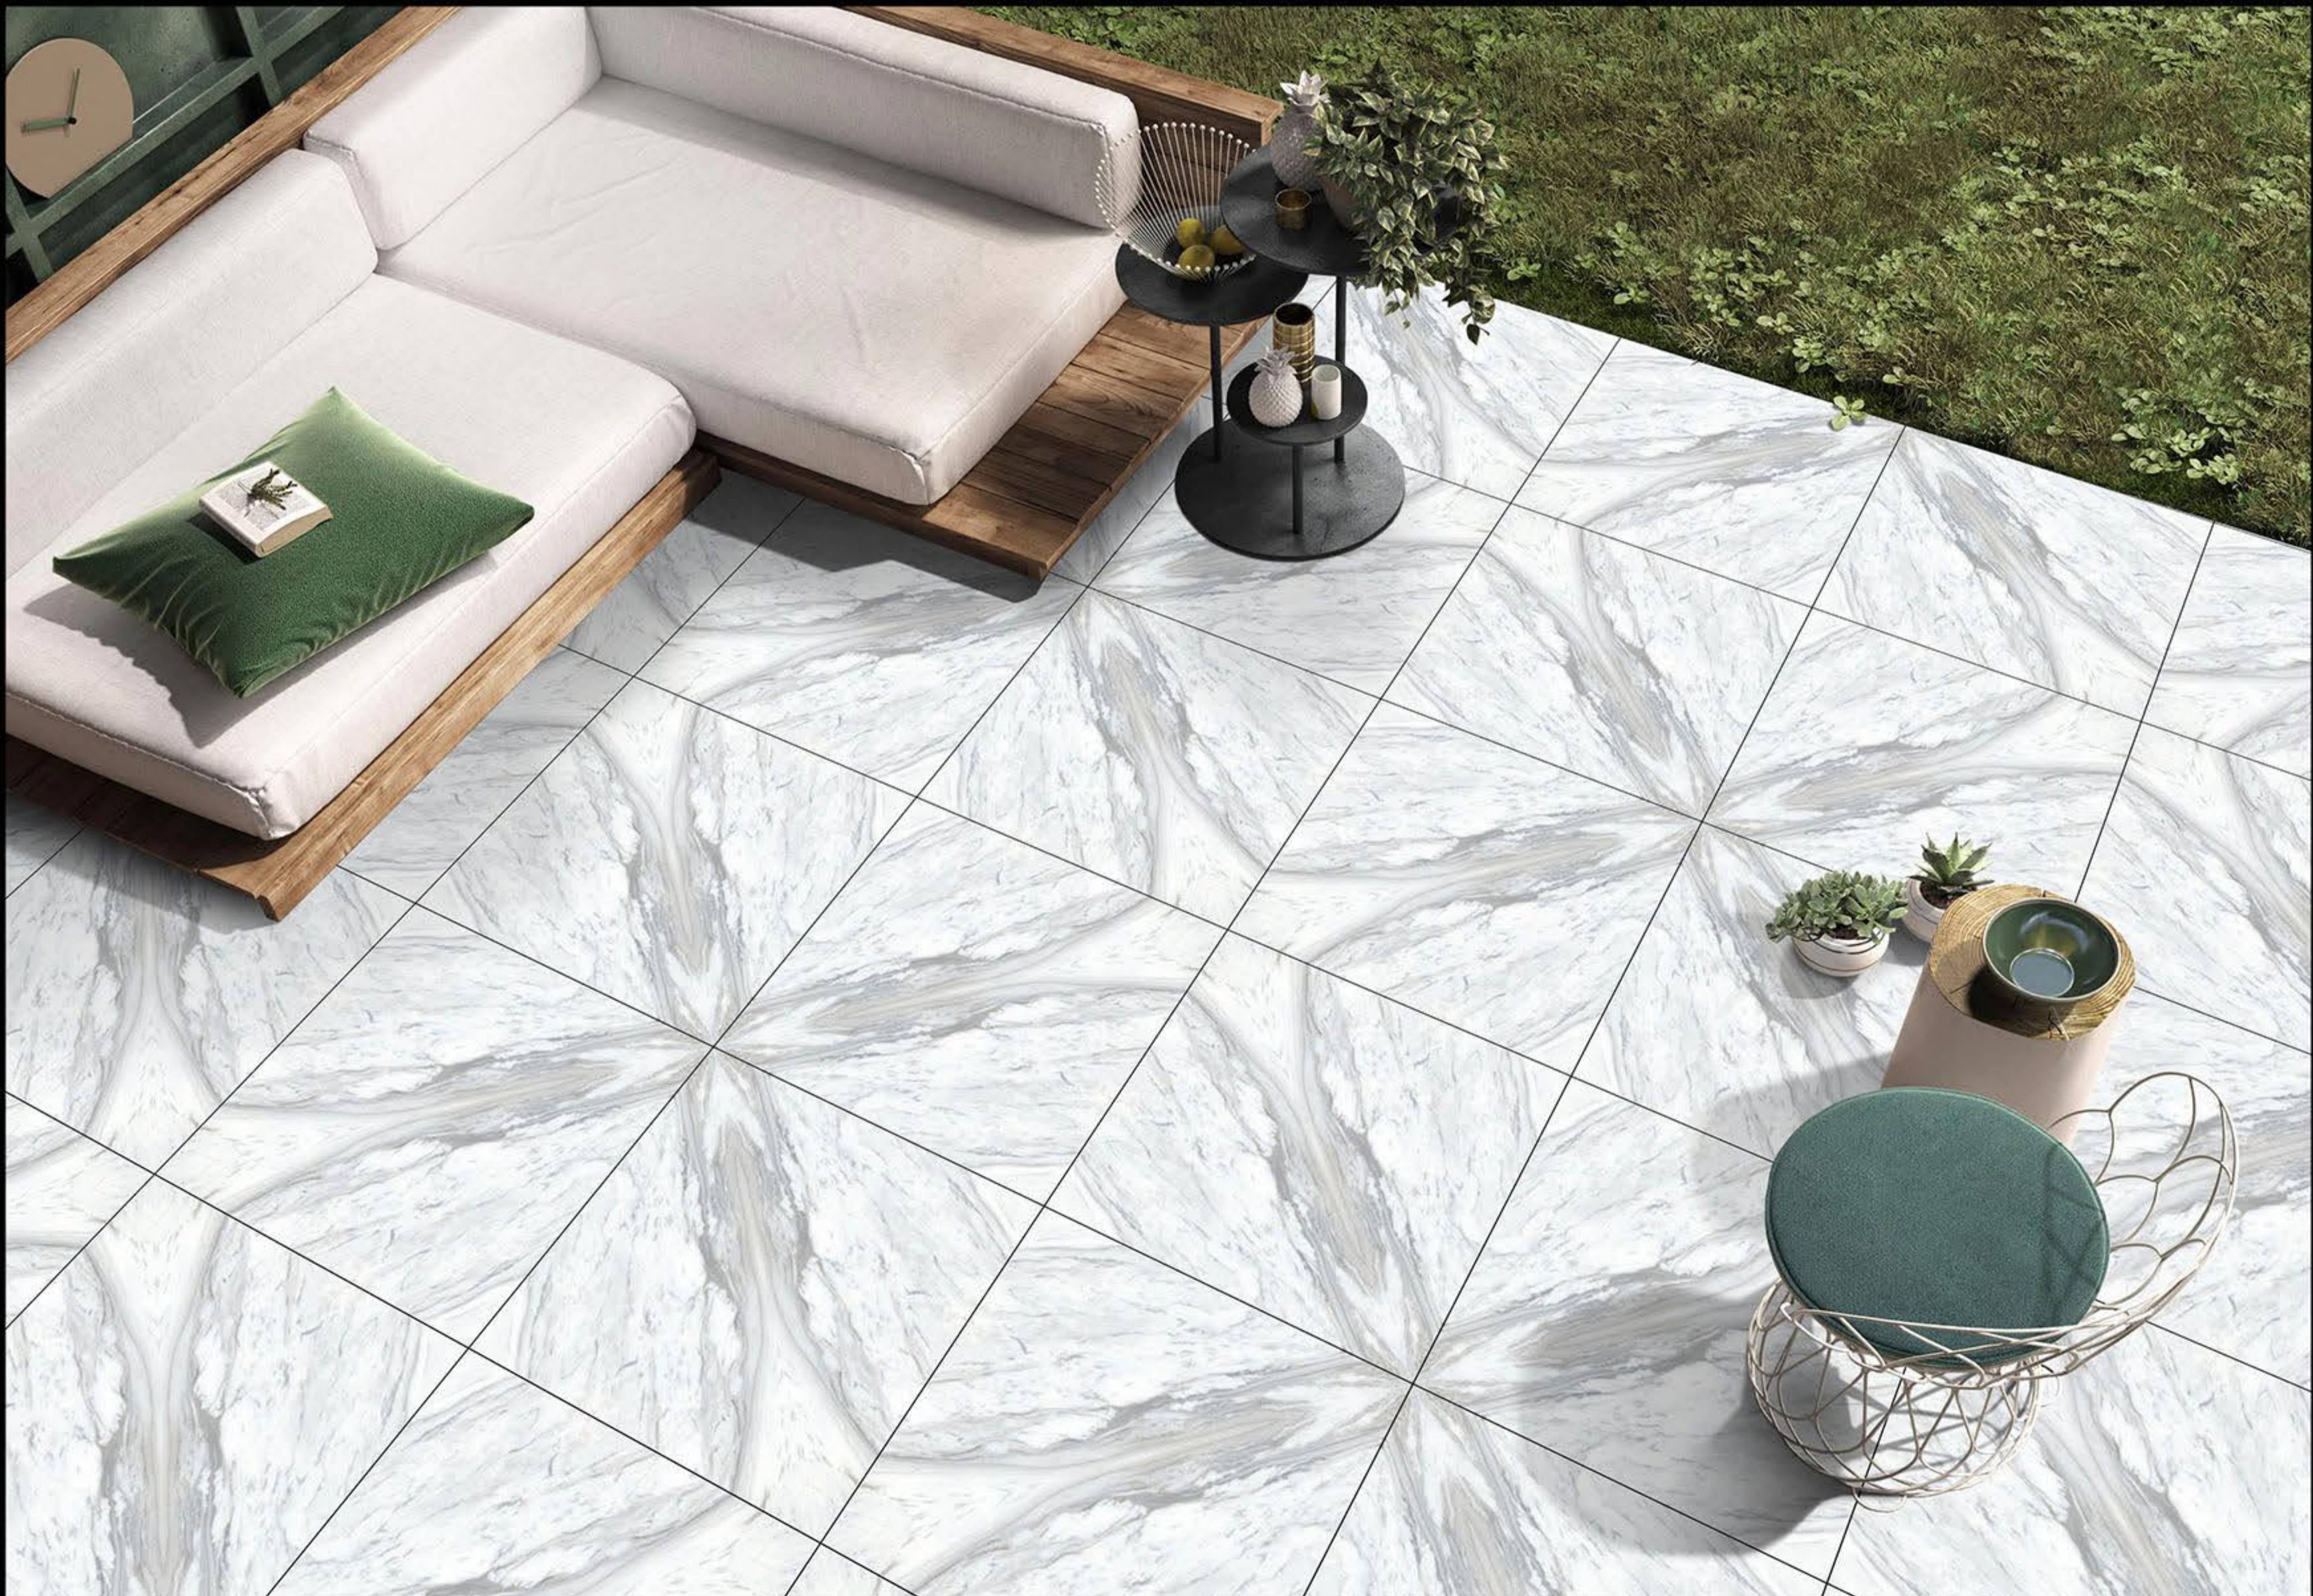

WHITE BODY
PORCELINE TILE

7004

ModernCollection