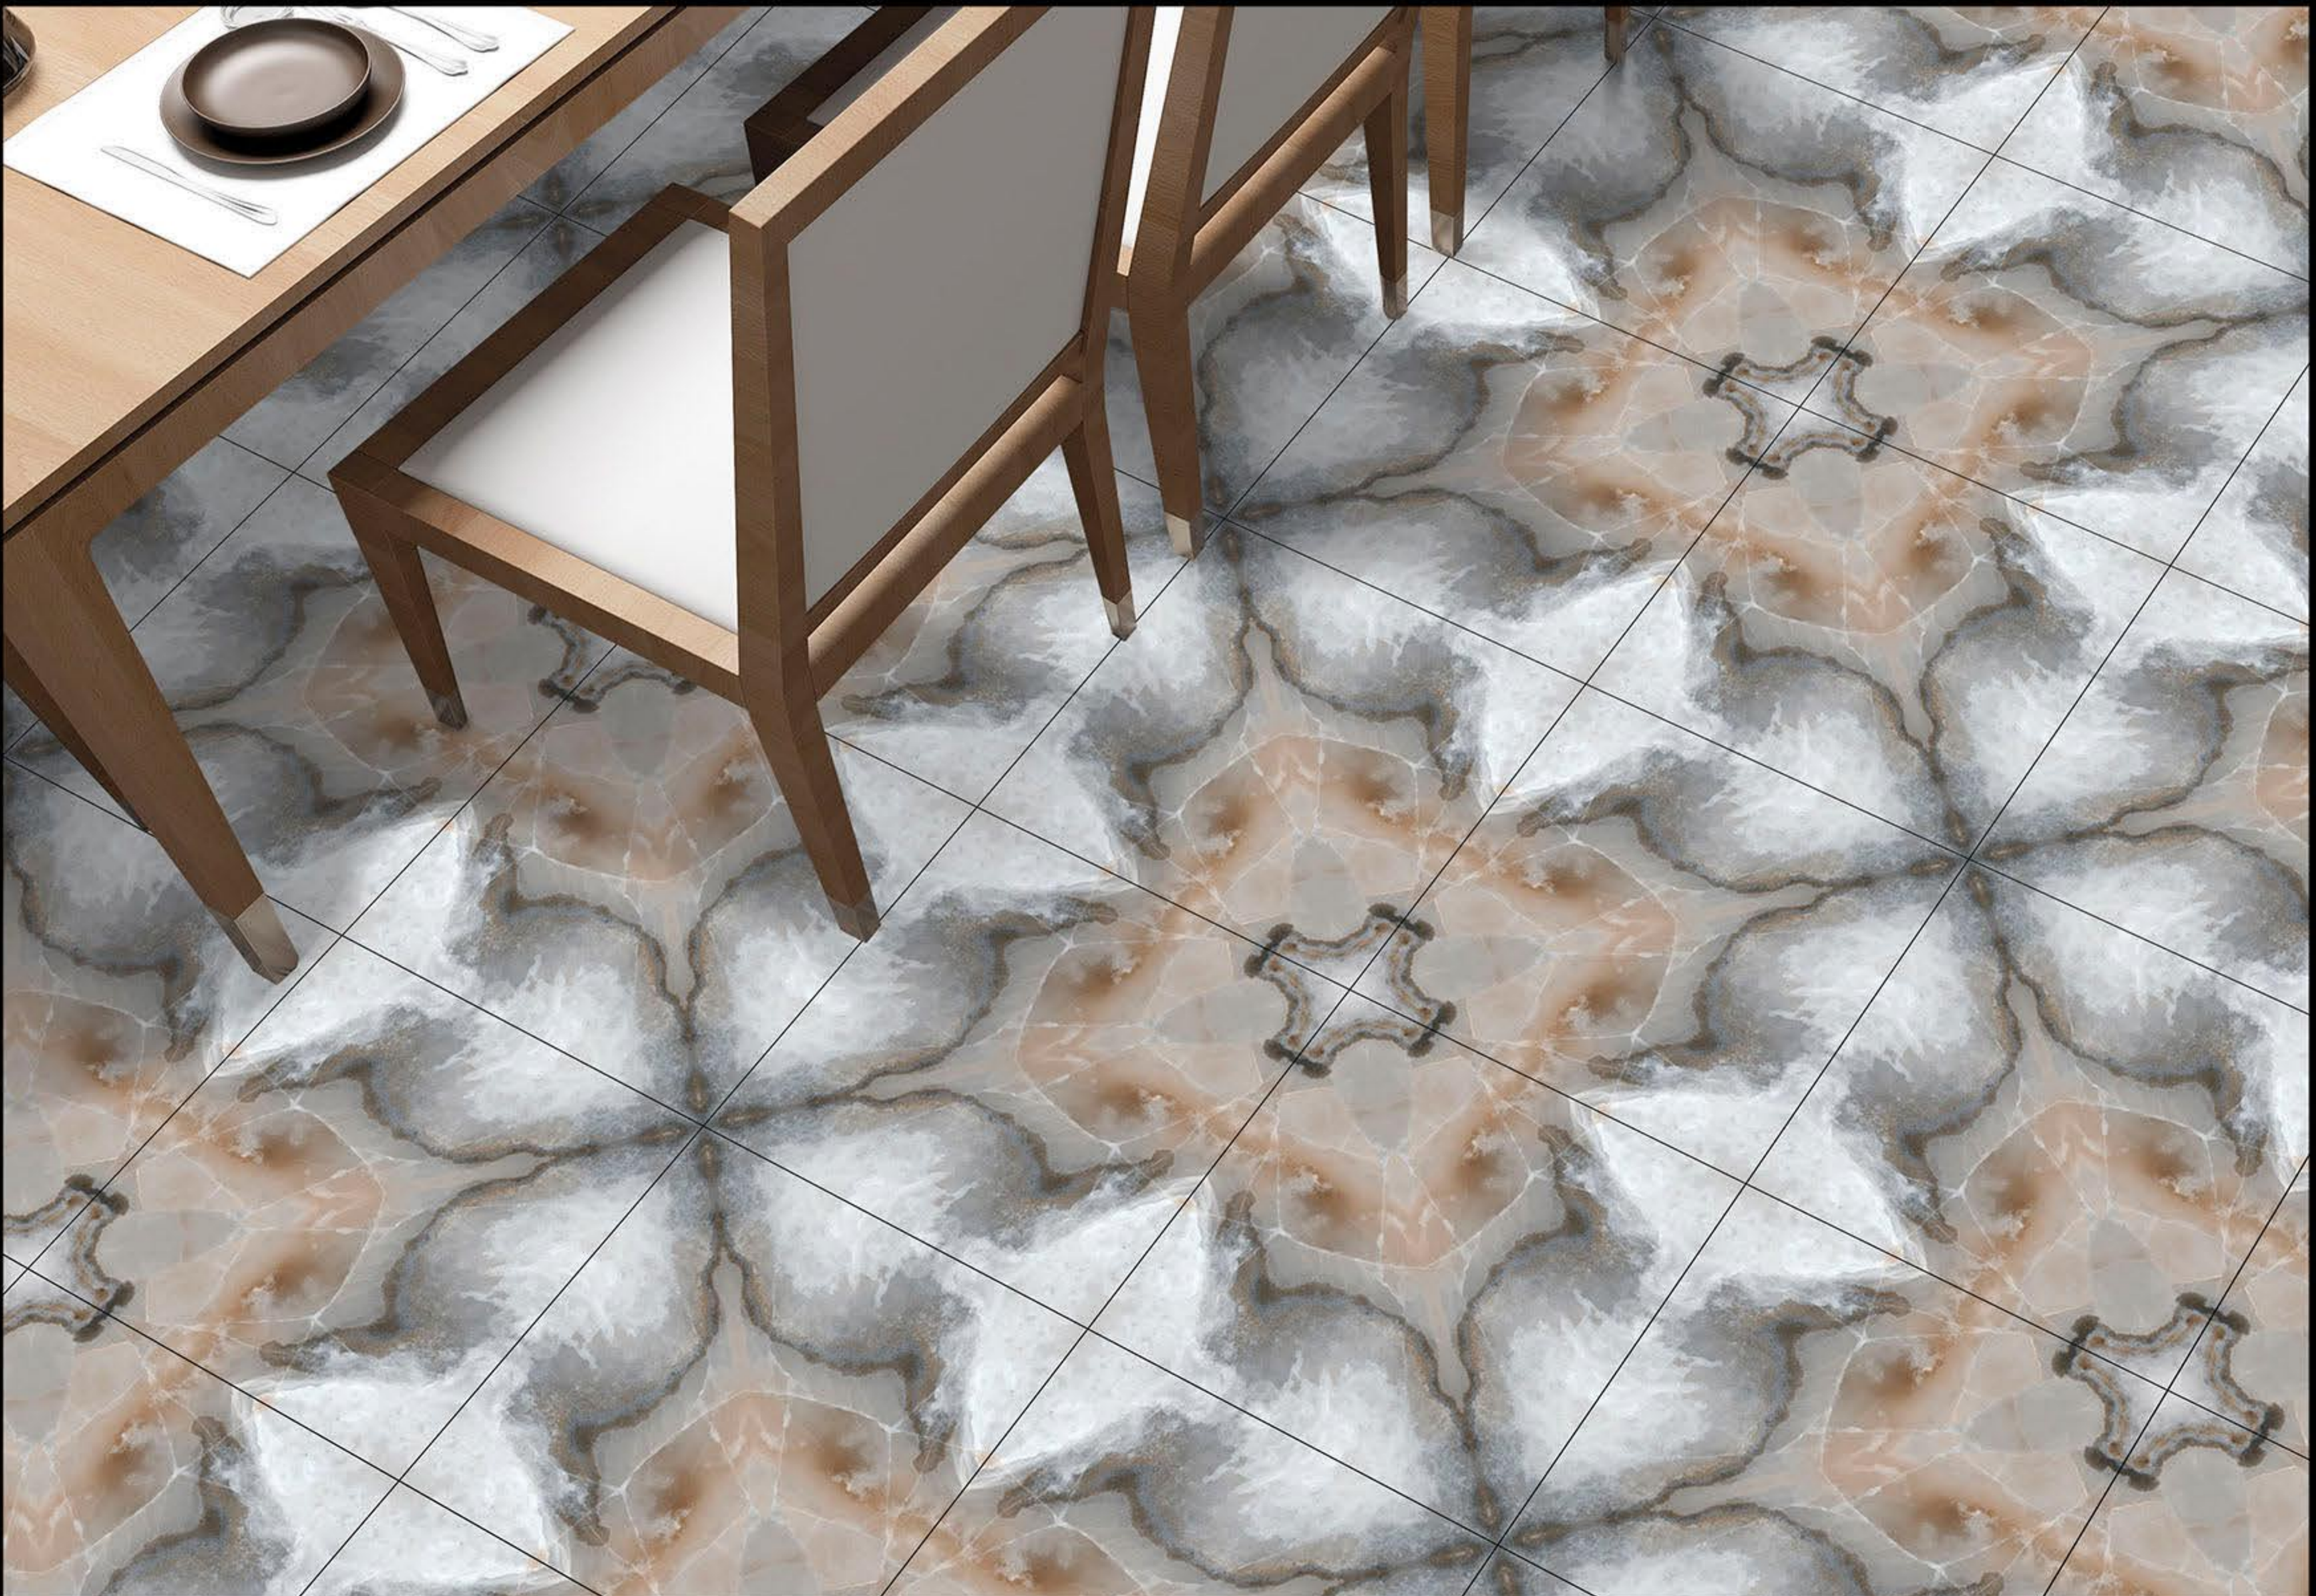

7004

ModernCollection

Matt Finish  
BookMatch *Series*

600X  
600 mm

WHITE BODY  
PORCELINE TILE

7005

ModernCollection

Matt Finish  
BookMatch *Series*