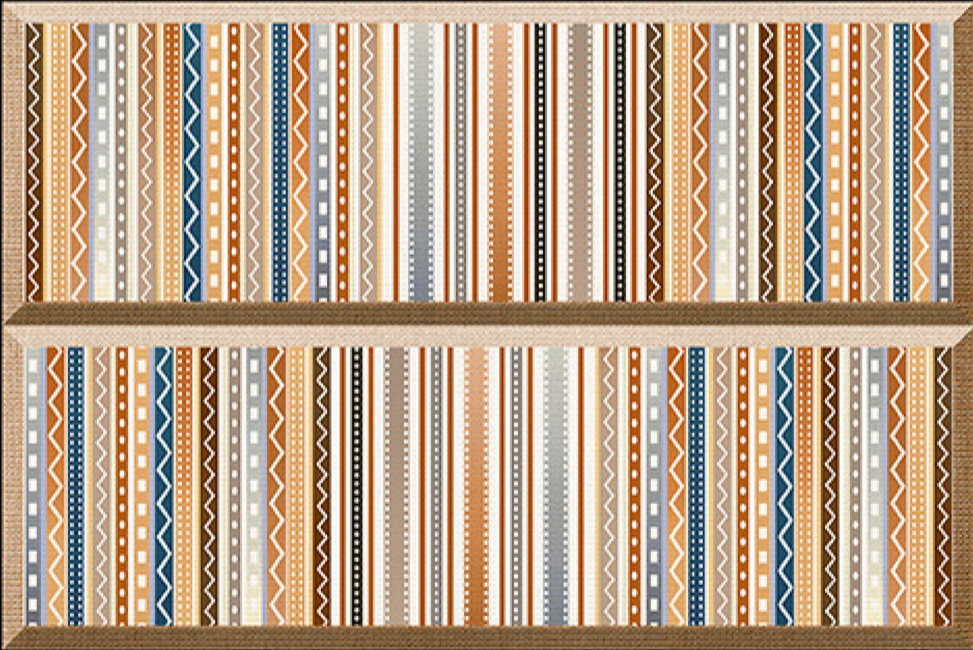

vivera
TILES • SANITARY • BATH FITTINGS

300mm x 450 mm

Matt Finish

4032_L

4032_HL_2

4032_D