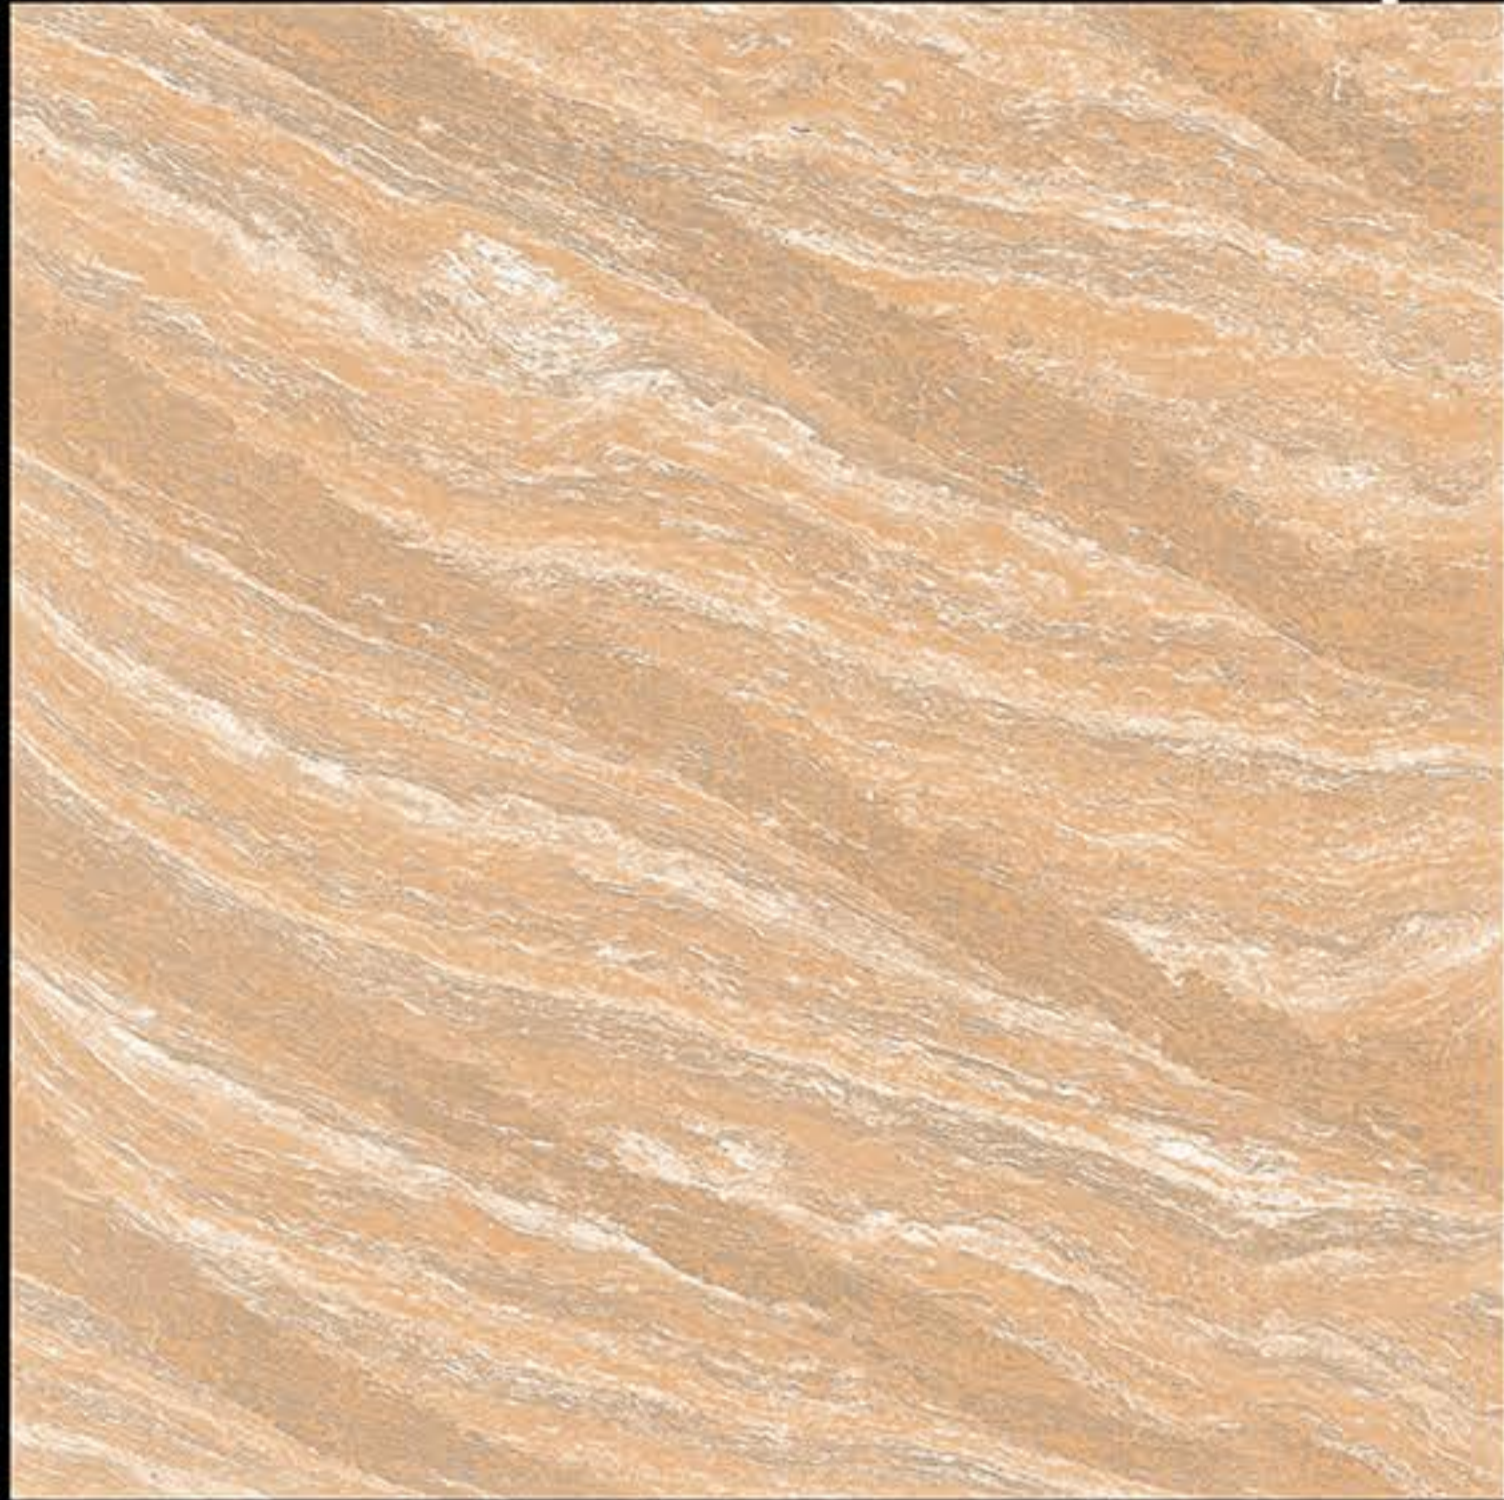

4010

ModernCollection

Matt Finish  
DC *Series*

600X  
600 mm

WHITE BODY  
PORCELINE TILE

4011

ModernCollection

Matt Finish  
DC *Series*