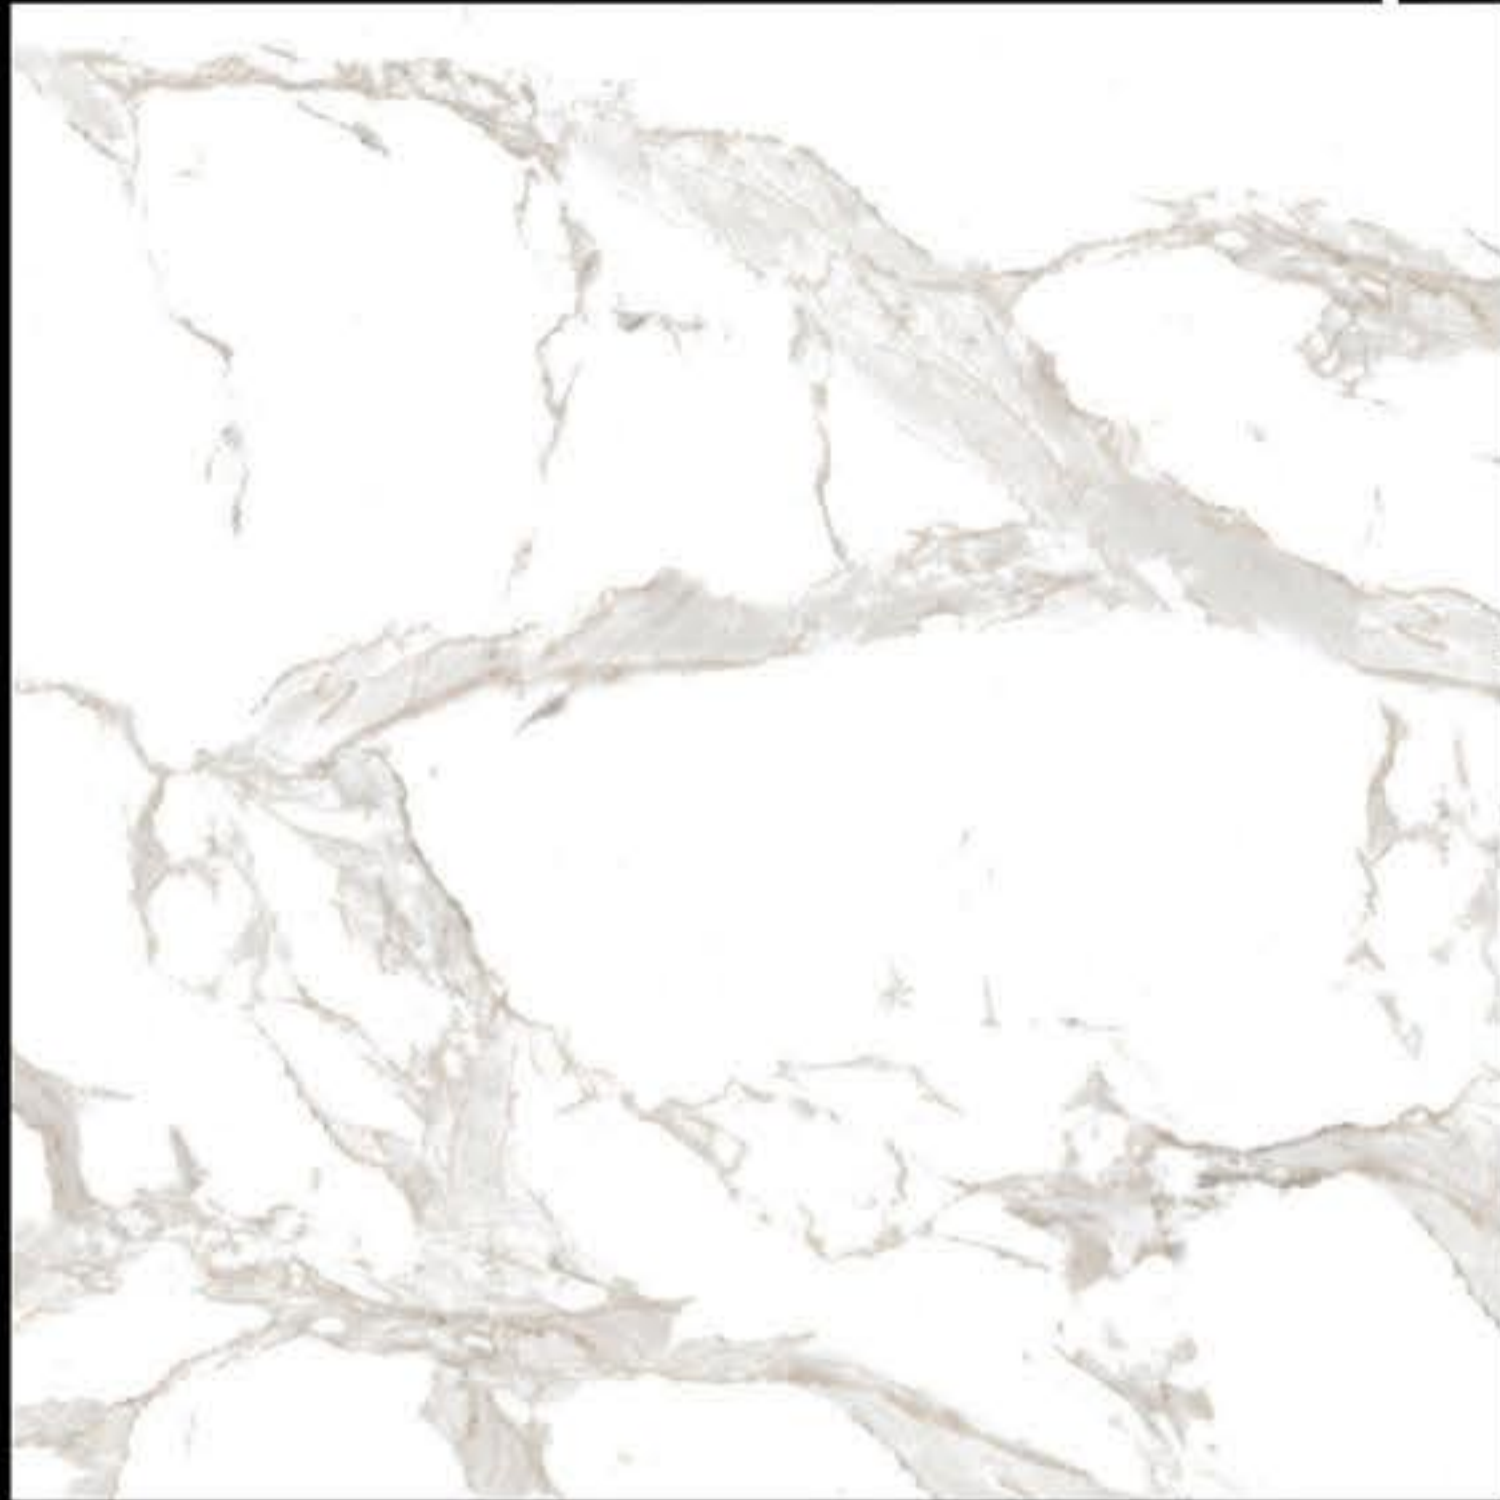

1102 (Random)

ModernCollection

Matt Finish
Marble Series

600X
600 mm

WHITE BODY
PORCELINE TILE

1103 (Random)

ModernCollection

Matt Finish
Marble Series