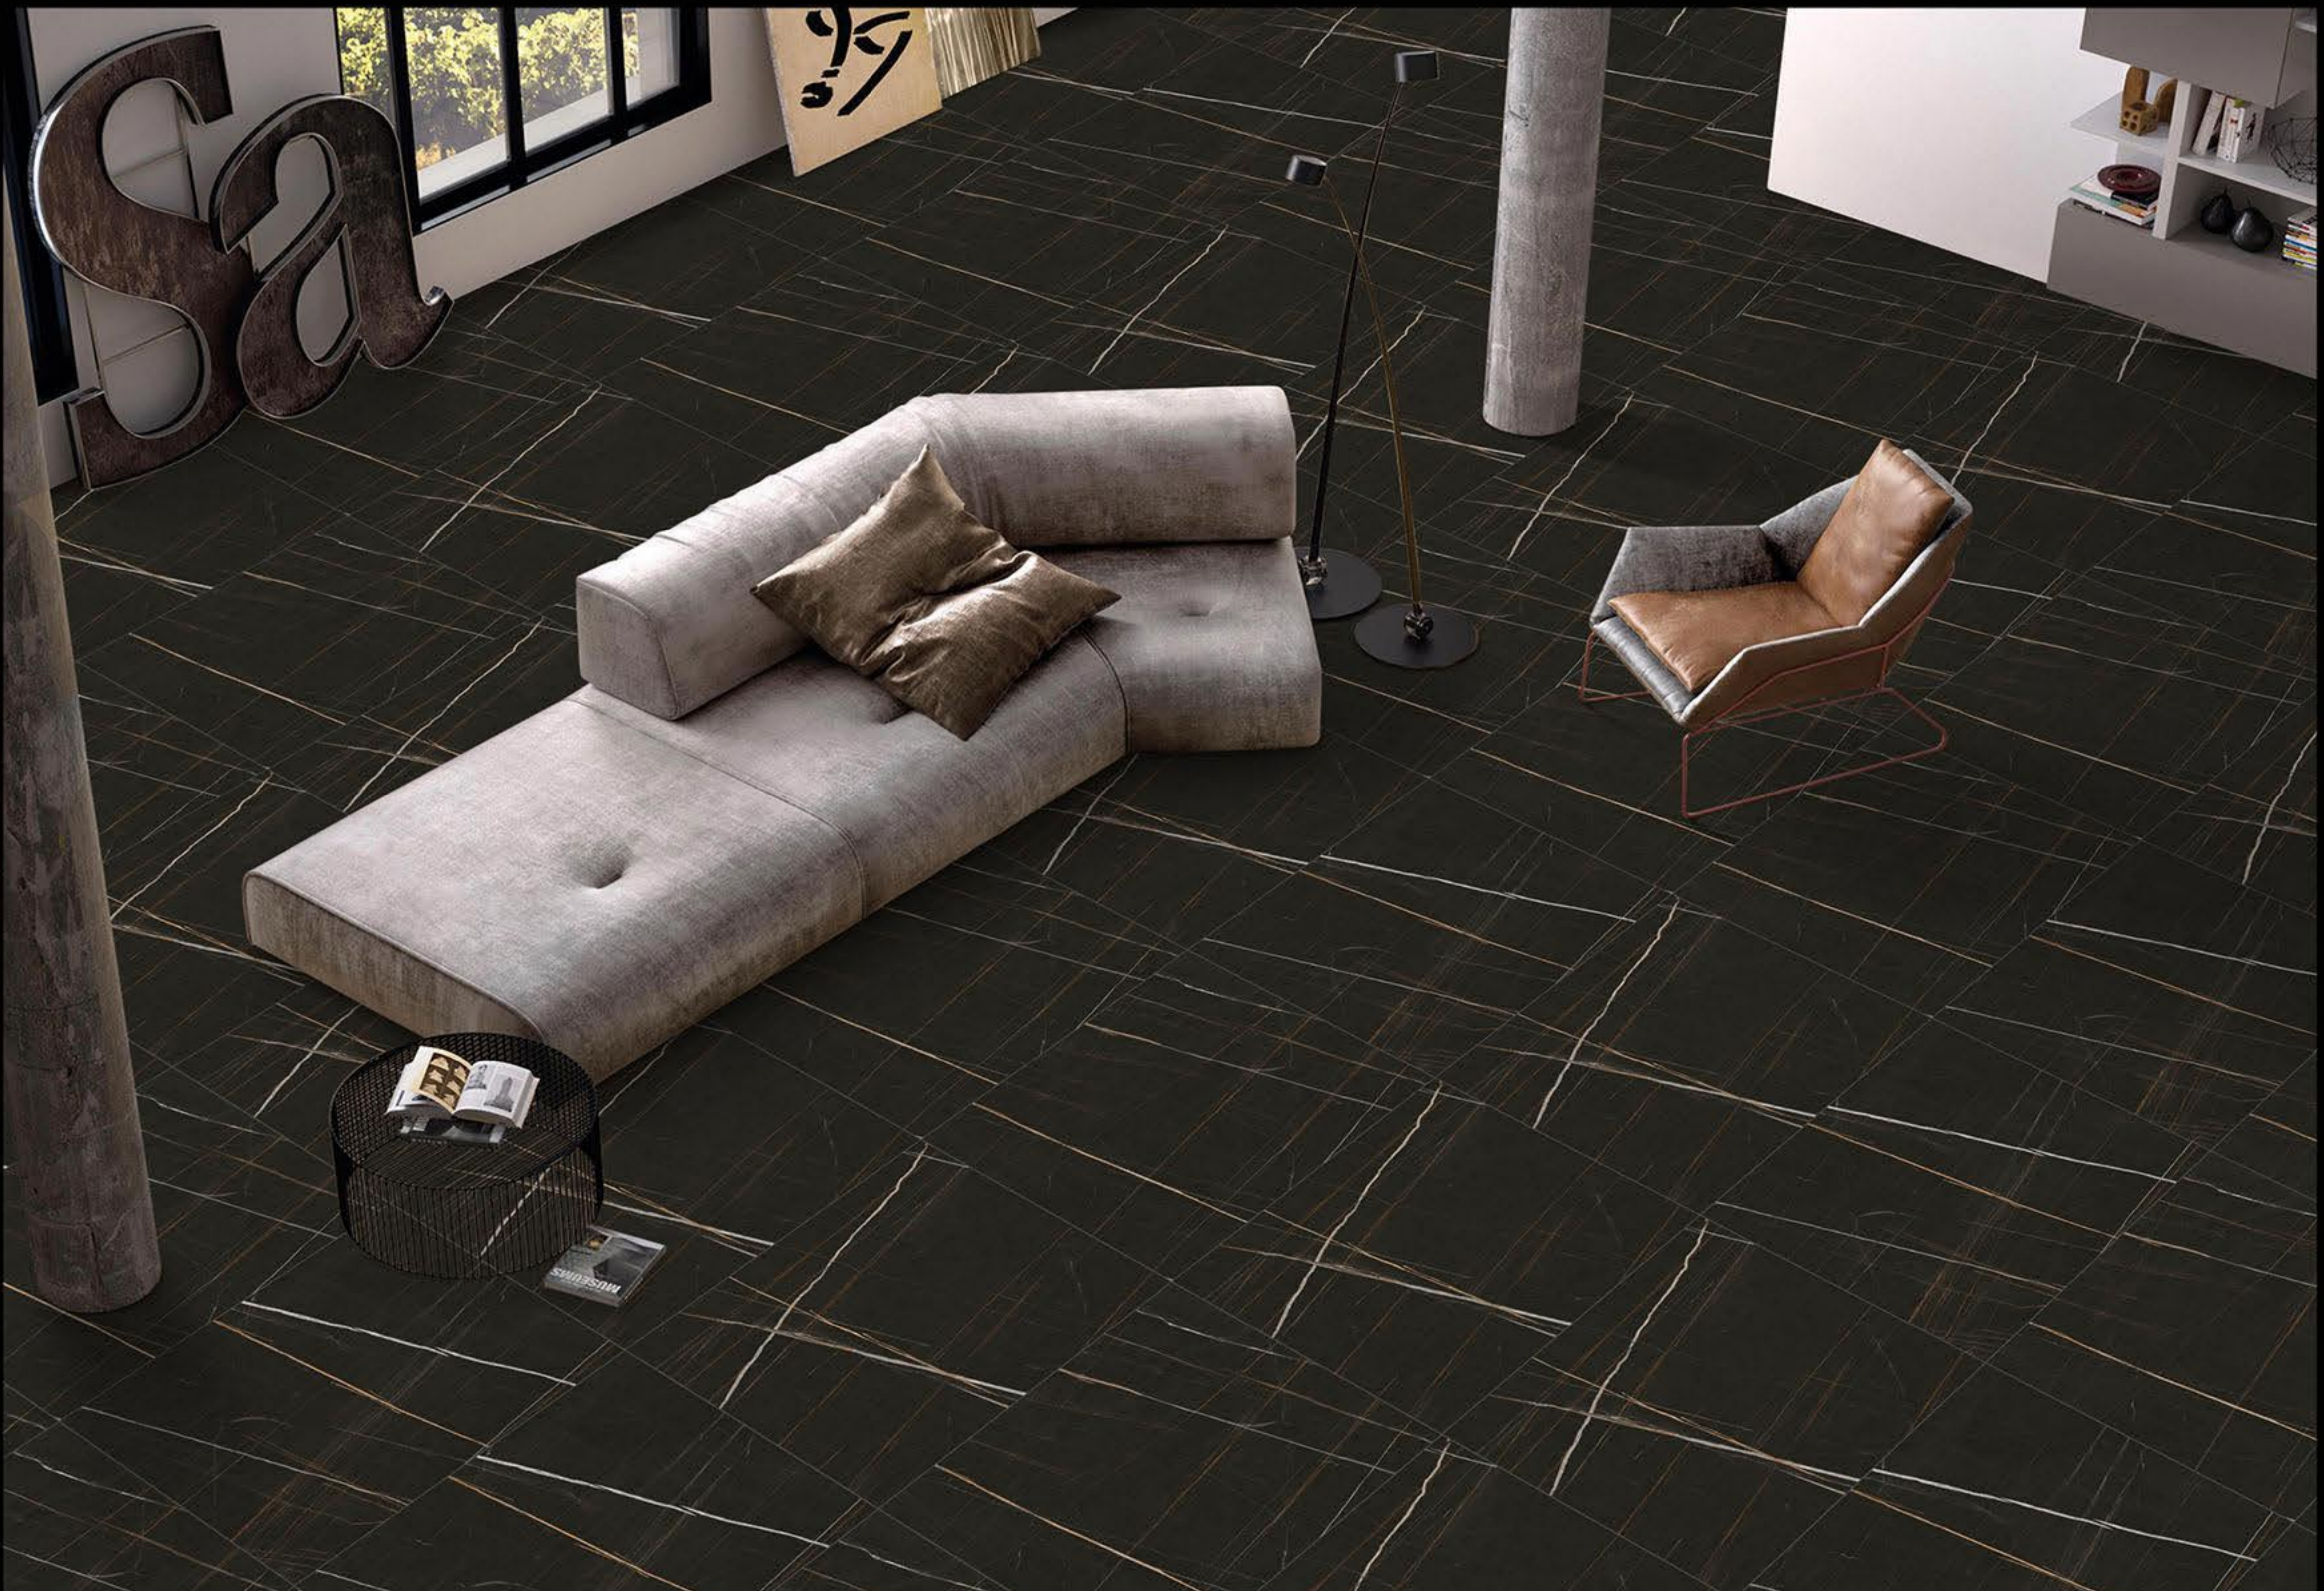

WHITE BODY
PORCELINE TILE

1138 (Random)

ModernCollection