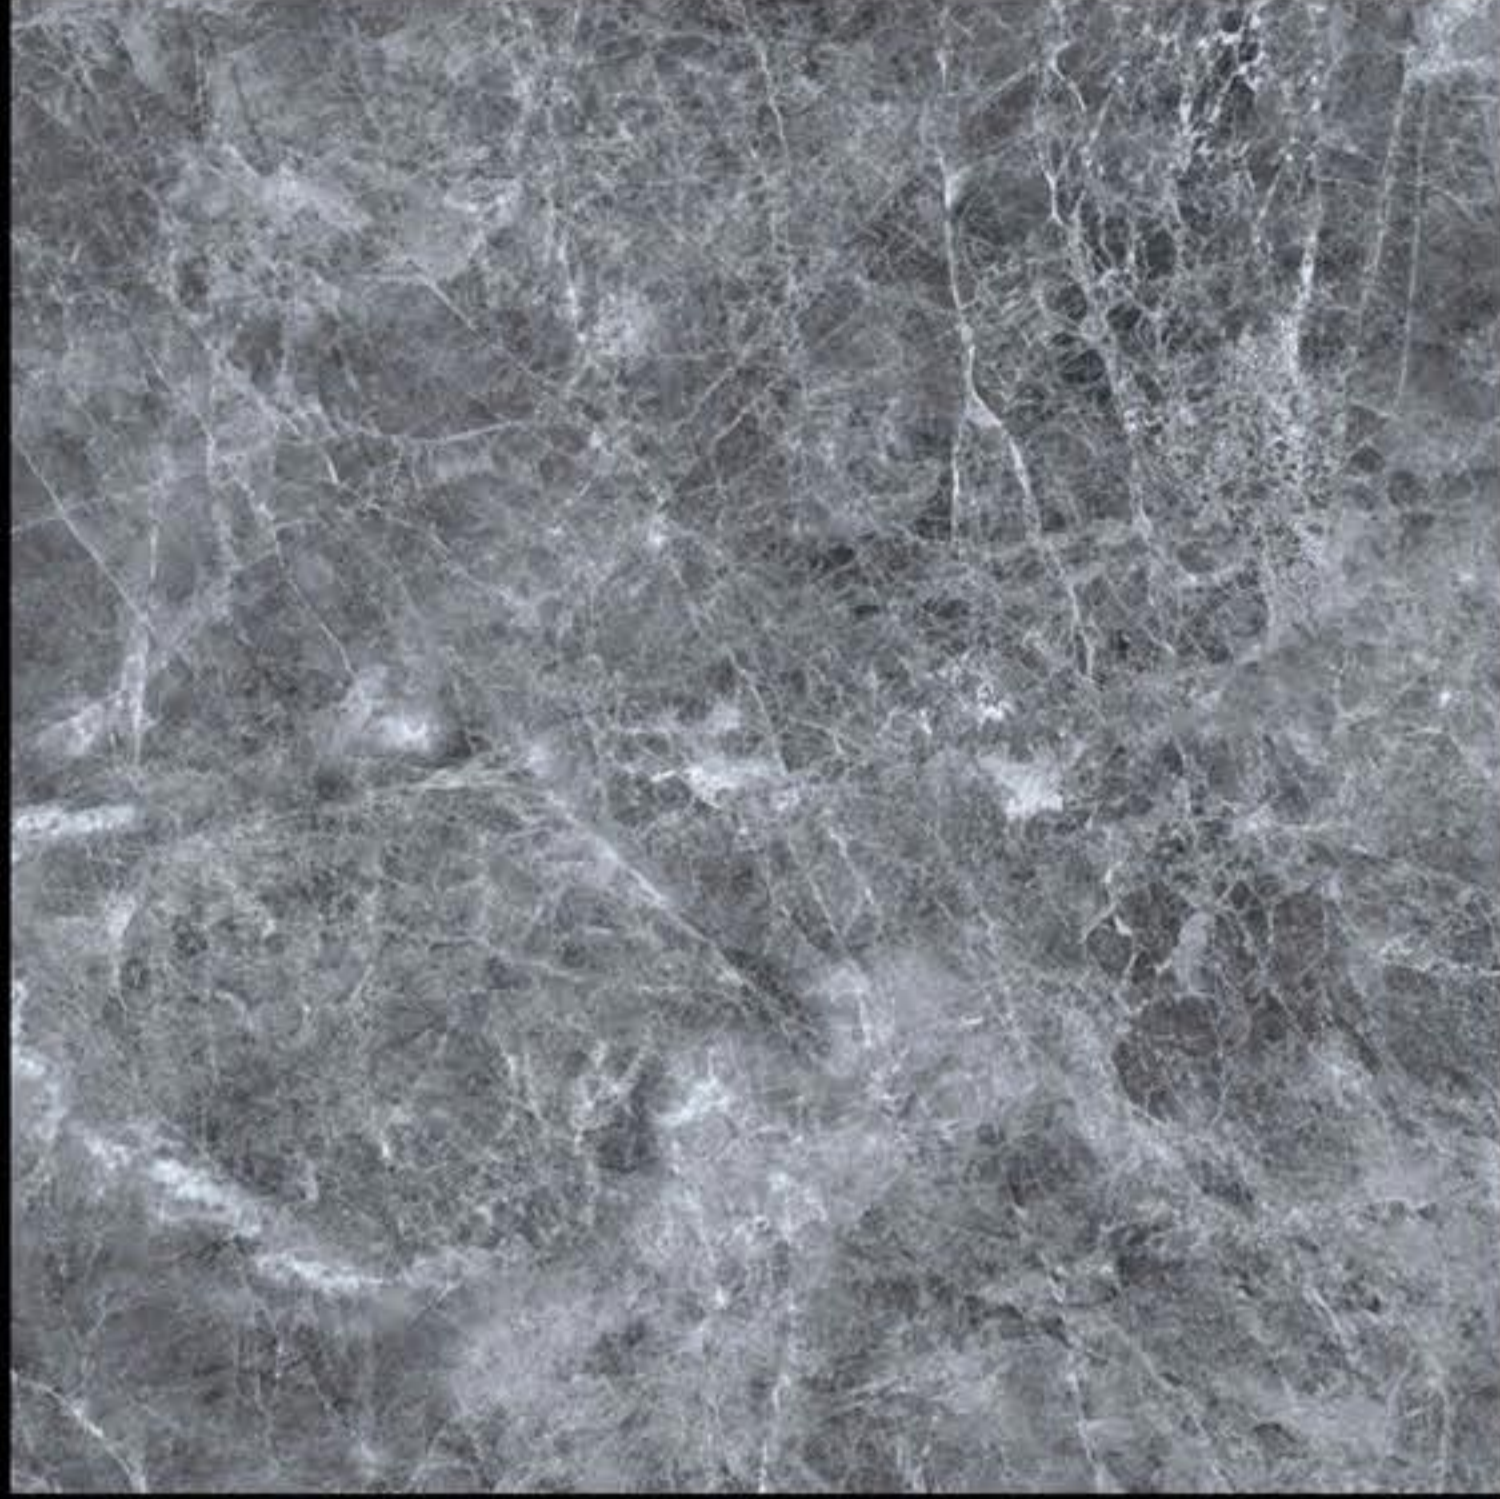

Matt Finish
Marble Series

600X
600 mm

WHITE BODY
PORCELINE TILE

1001 (Random)

ModernCollection

Matt Finish
Marble *Series*

600X
600 mm

WHITE BODY
PORCELINE TILE