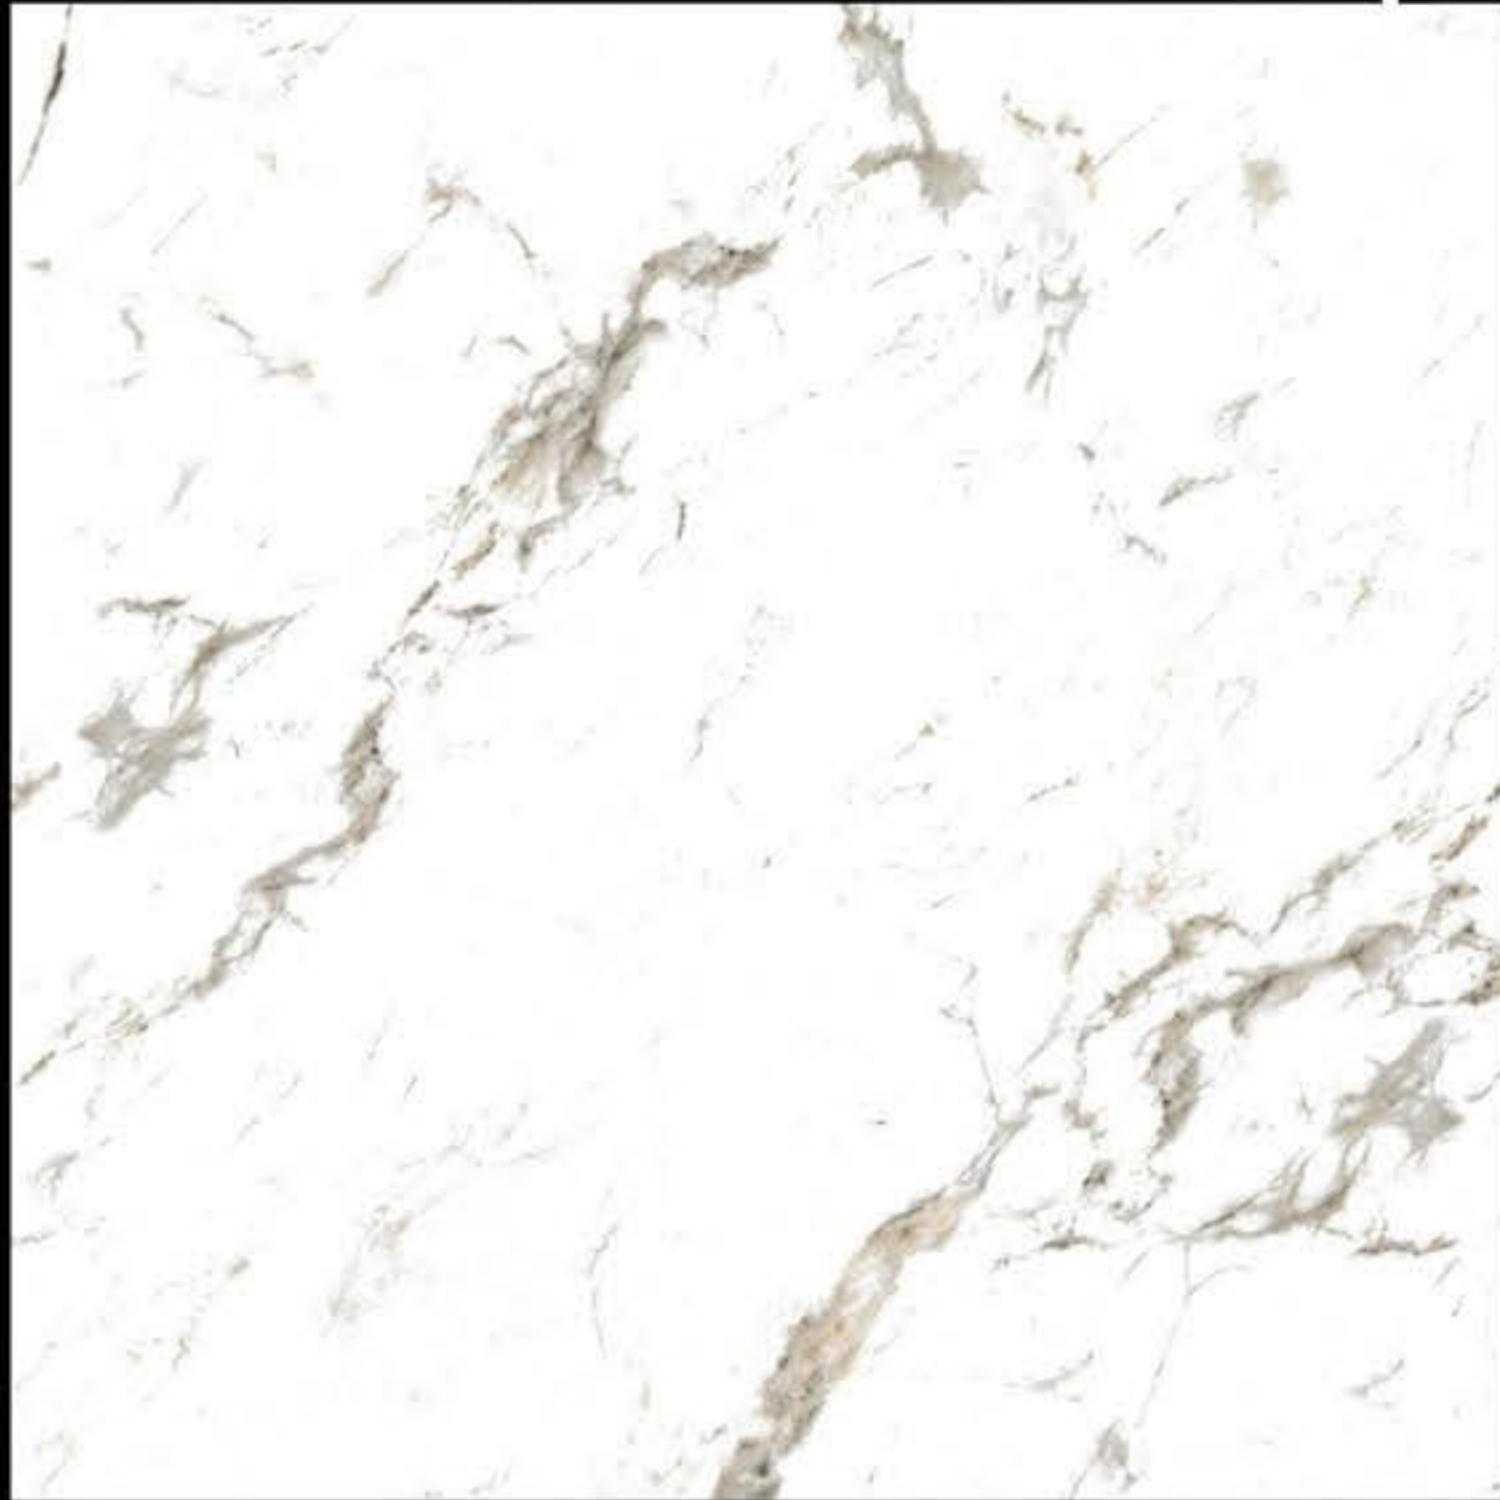

WHITE BODY
PORCELINE TILE

1094 (Random)

ModernCollection

Matt Finish
Marble Series

600X
600 mm

WHITE BODY
PORCELINE TILE

1096 (Random)

ModernCollection