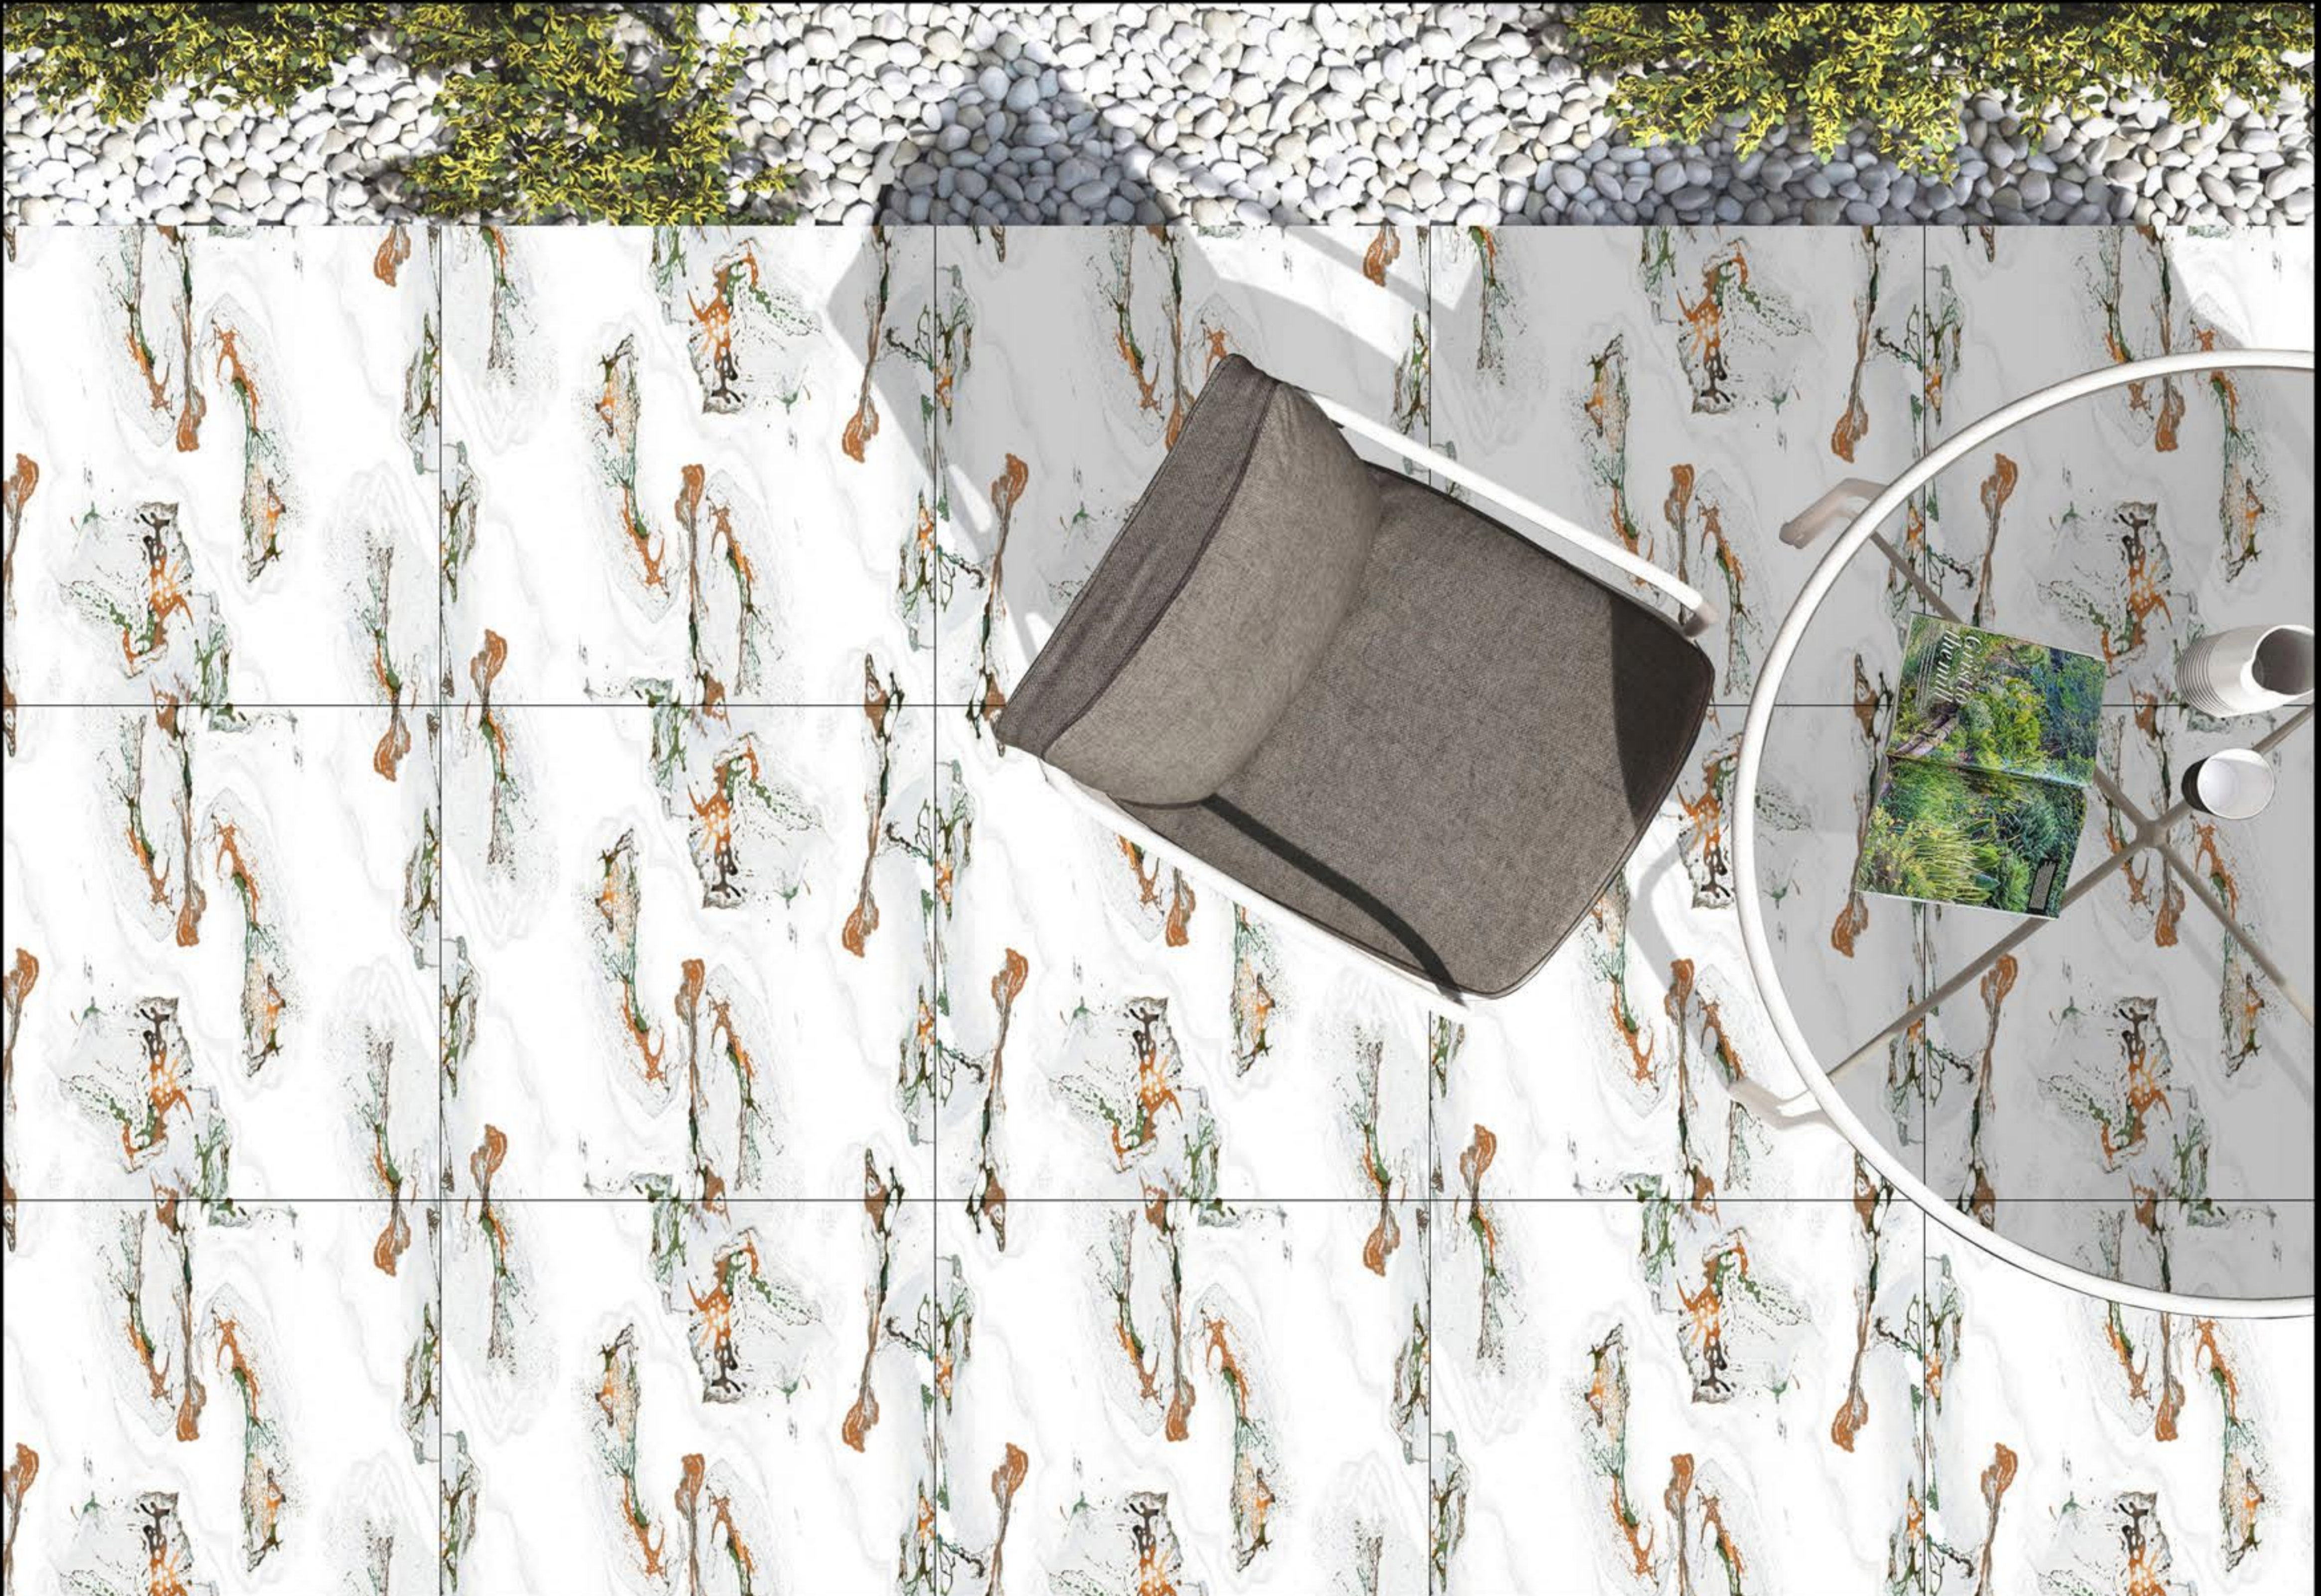

WHITE BODY
PORCELINE TILE

1079

ModernCollection