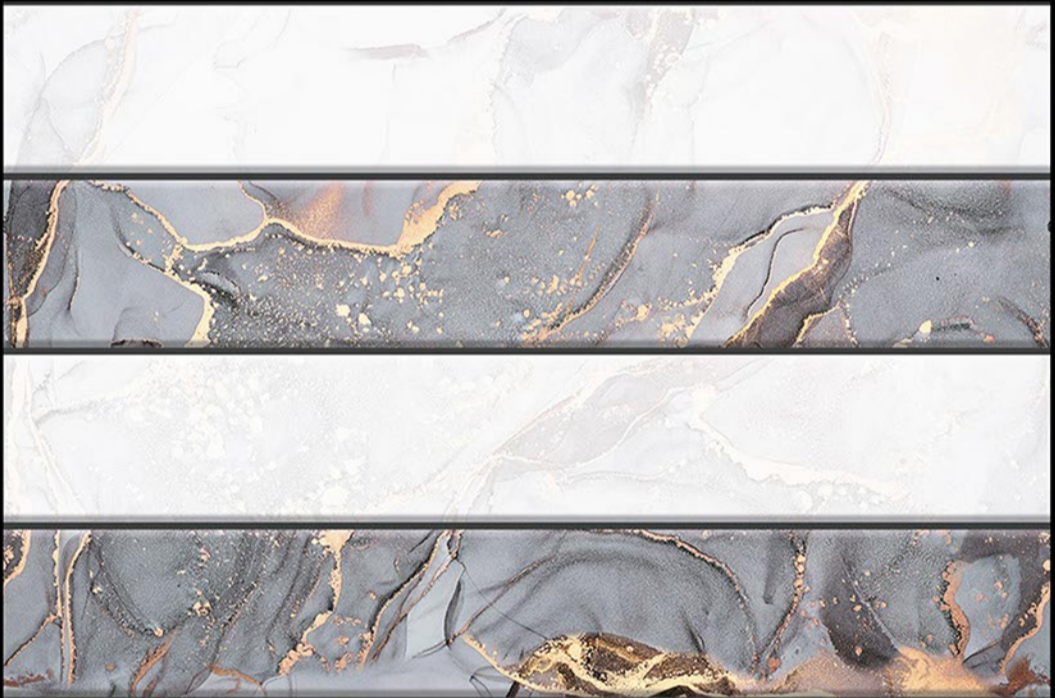

Vivera
TILES • SANITARY • BATH FITTINGS

300mm x 450 mm

Glossy Finish

2369_L

2369_HL_1

2369_D