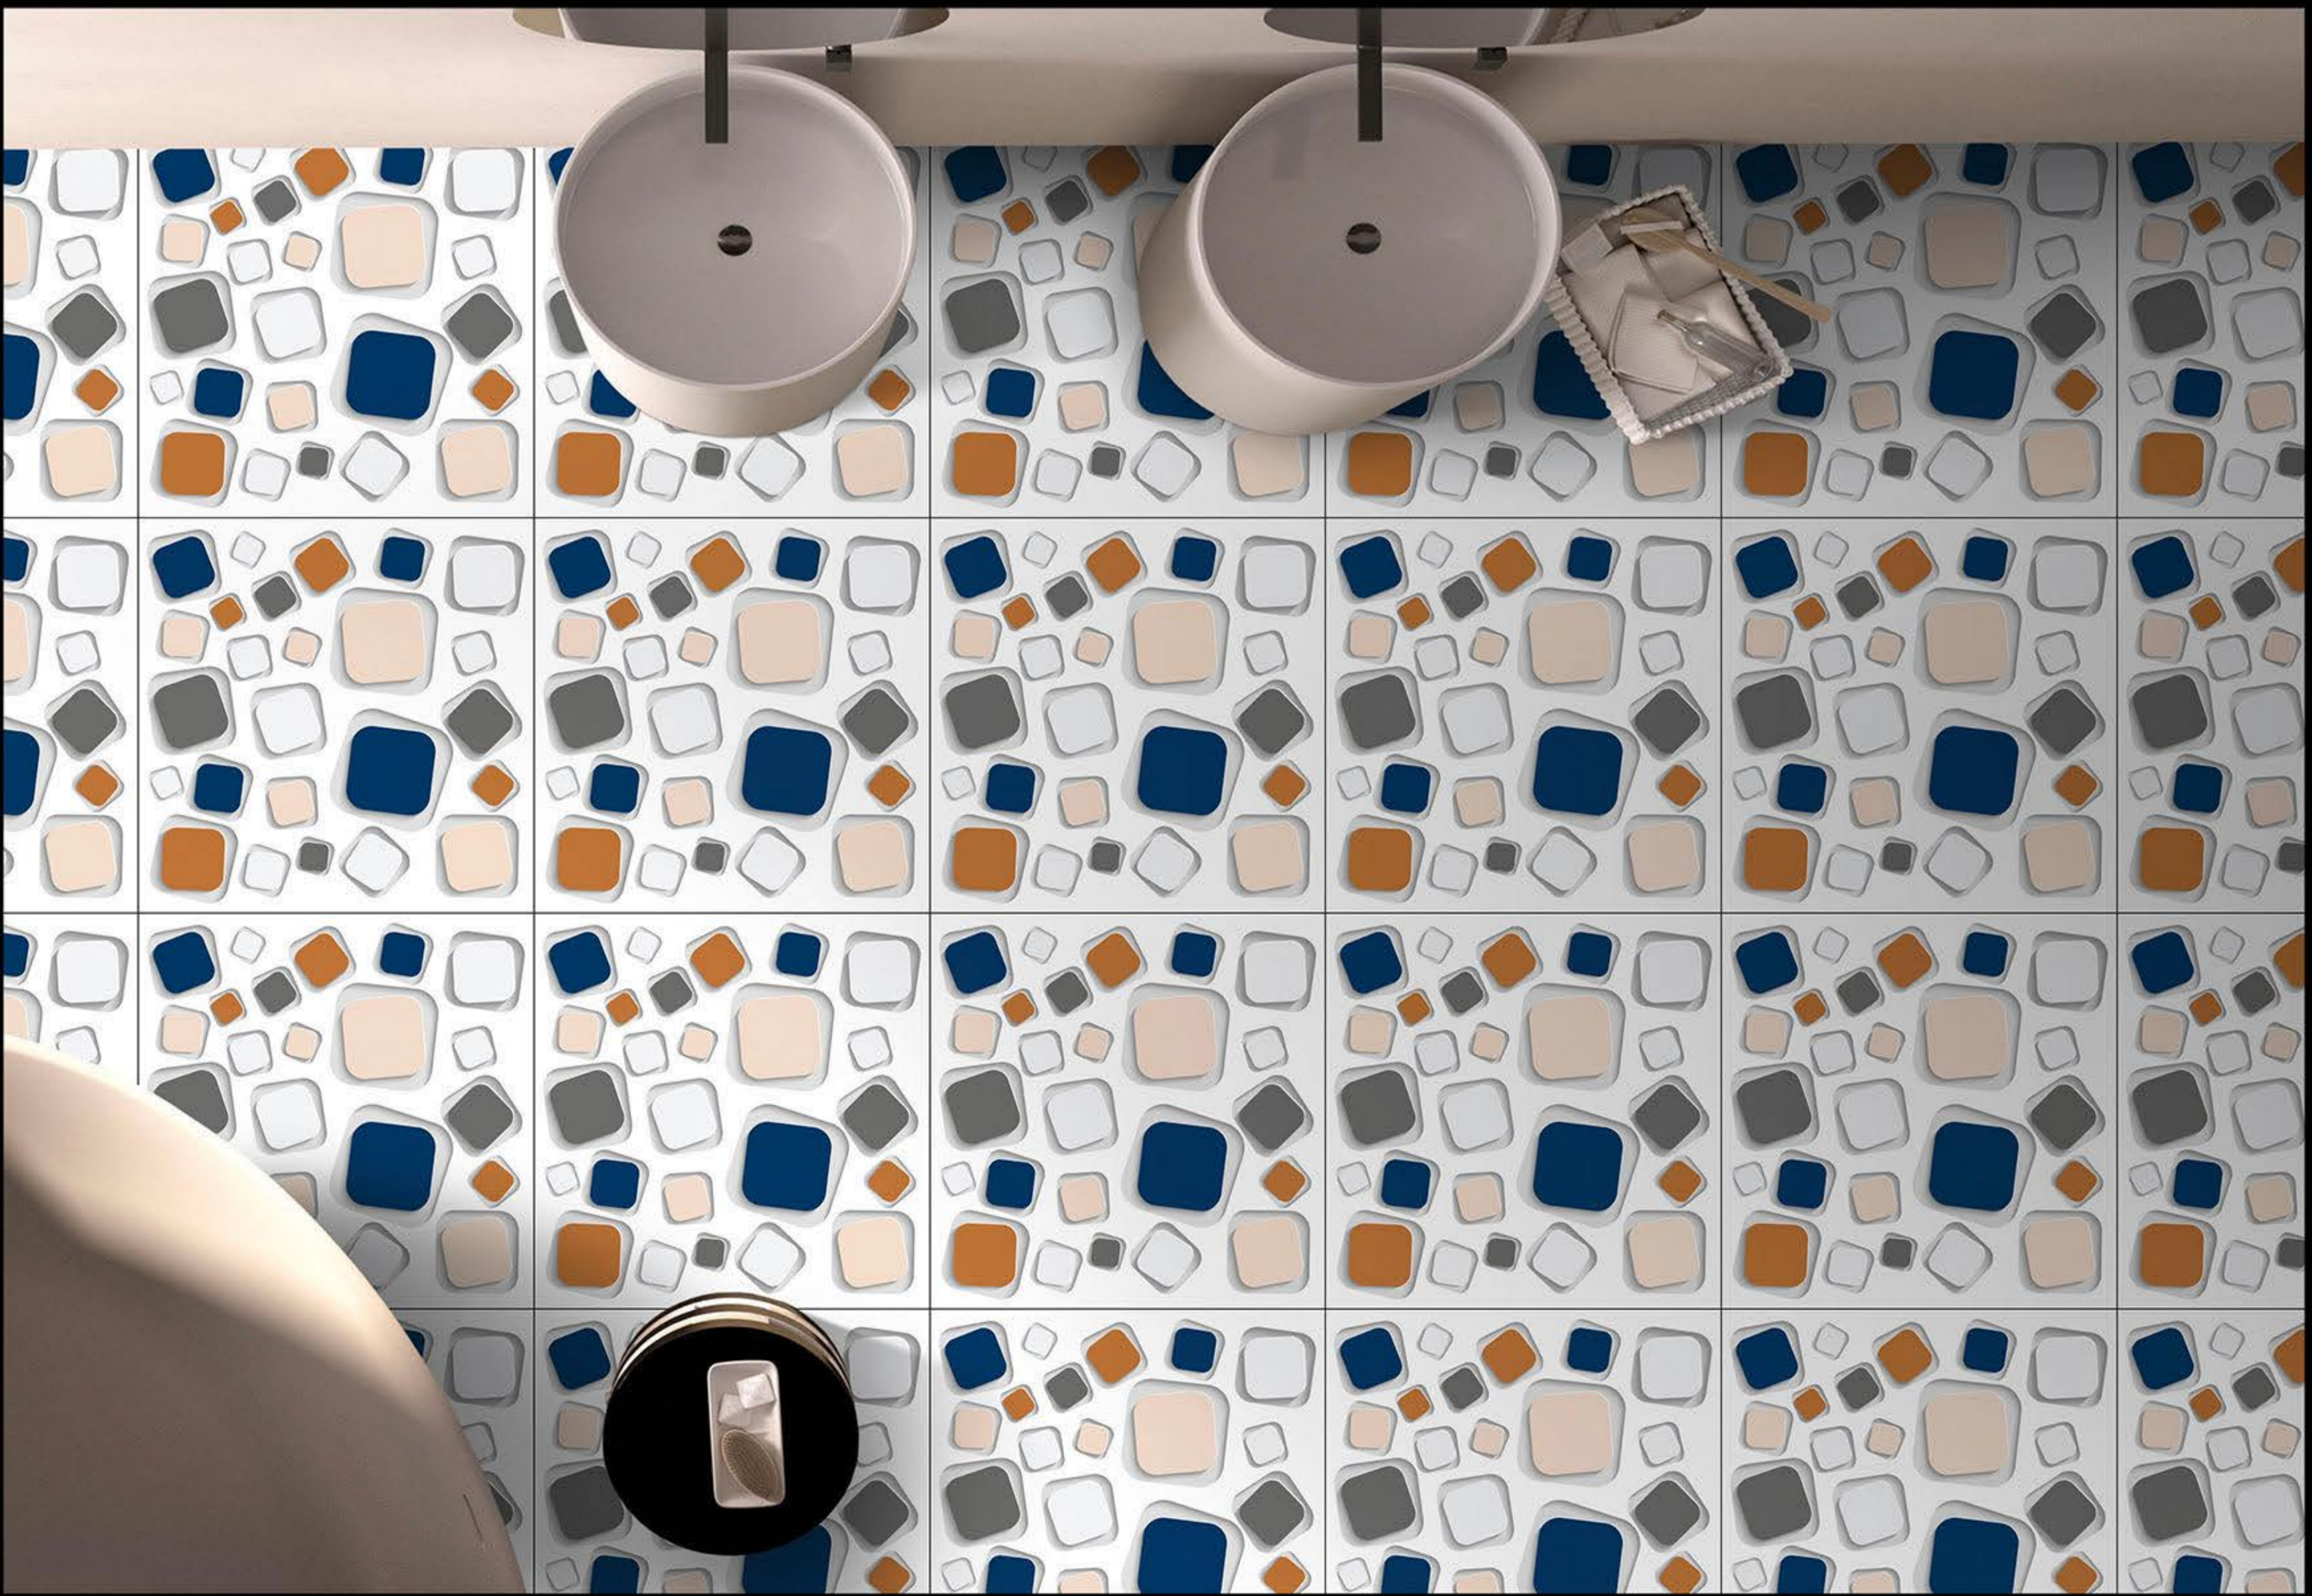

WHITE BODY
PORCELINE TILE

8553

ModernCollection