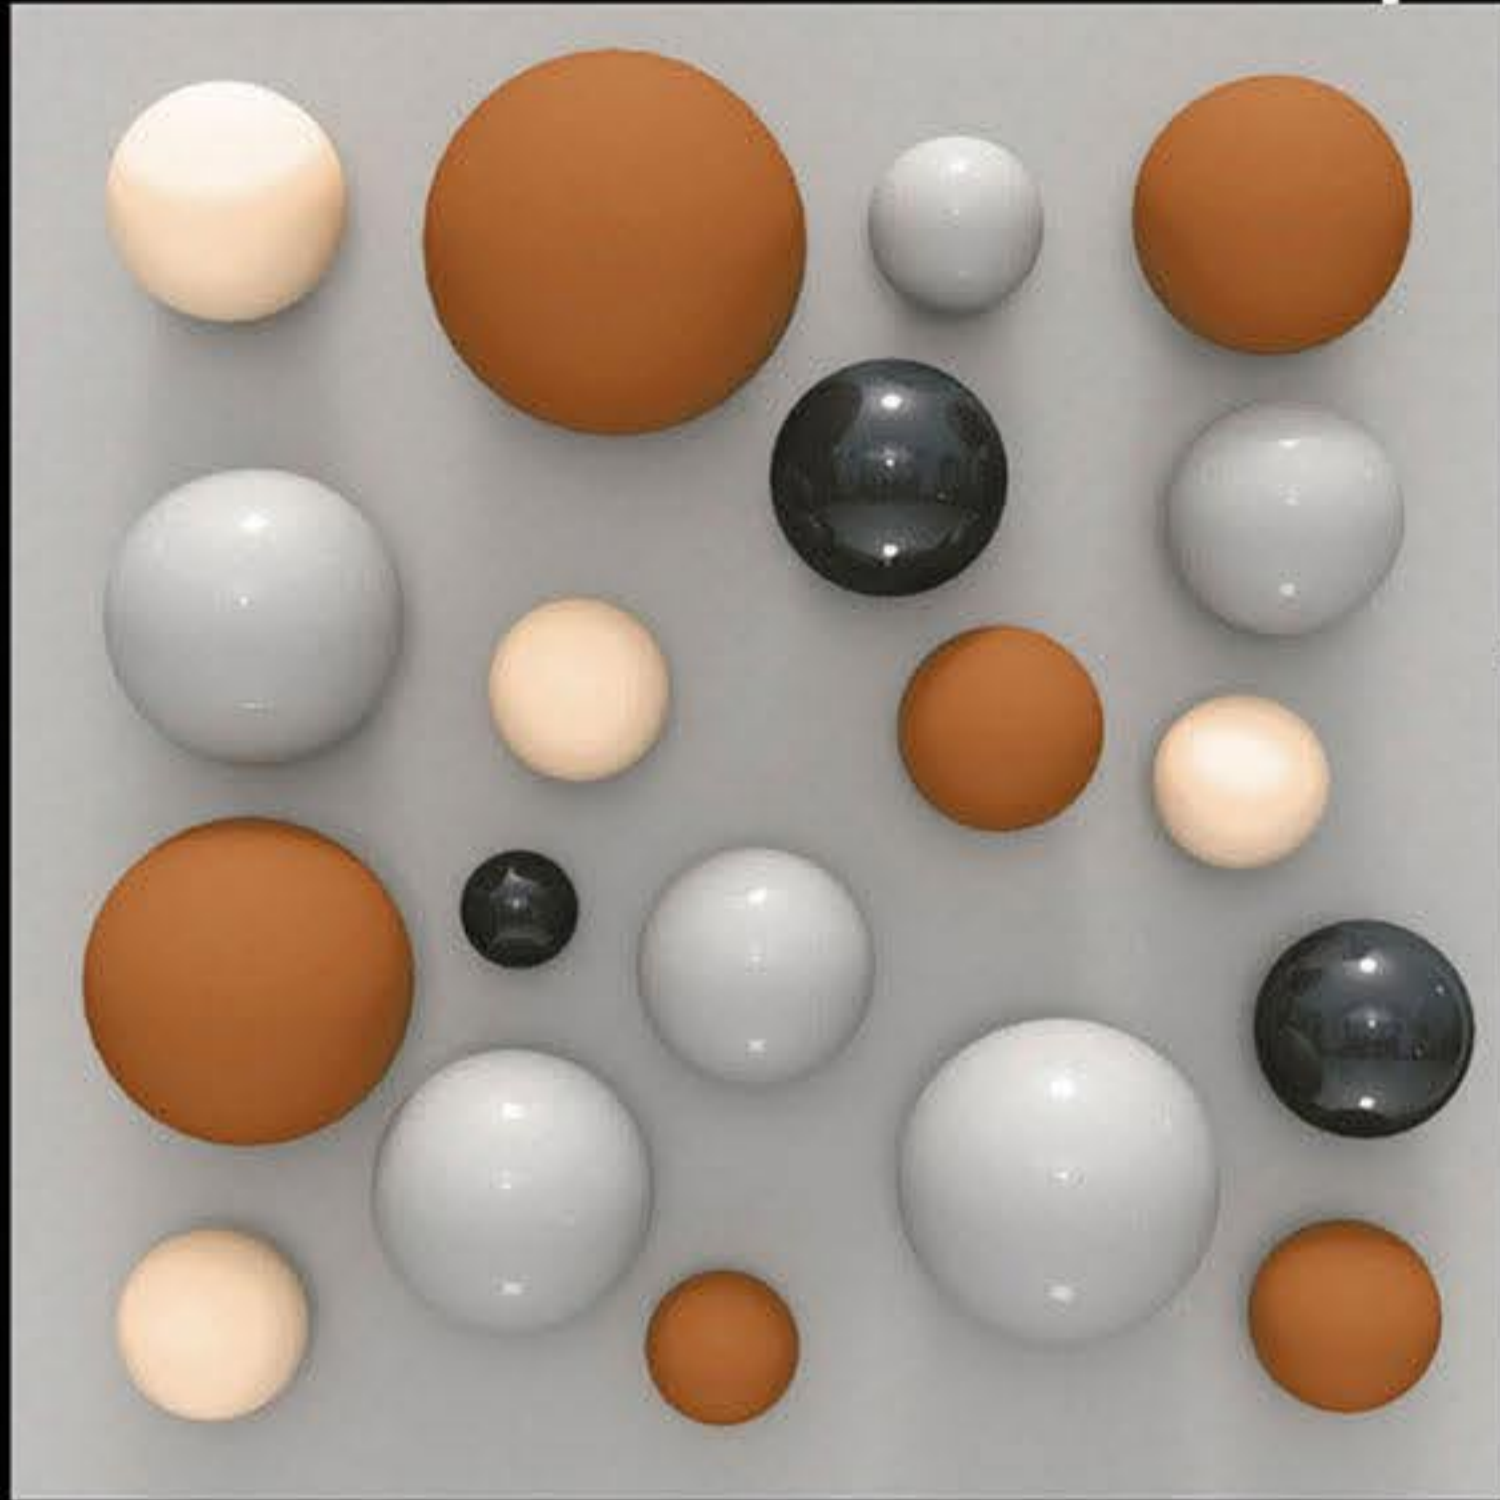

Glossy Finish
3D *Series*

600X
600 mm

WHITE BODY
PORCELINE TILE

8501

ModernCollection

Glossy Finish
3D Series

600X
600 mm

WHITE BODY
PORCELINE TILE

8503

ModernCollection

Glossy Finish
3D Series

600X
600 mm

WHITE BODY
PORCELINE TILE

8504

ModernCollection

Glossy Finish
3D *Series*