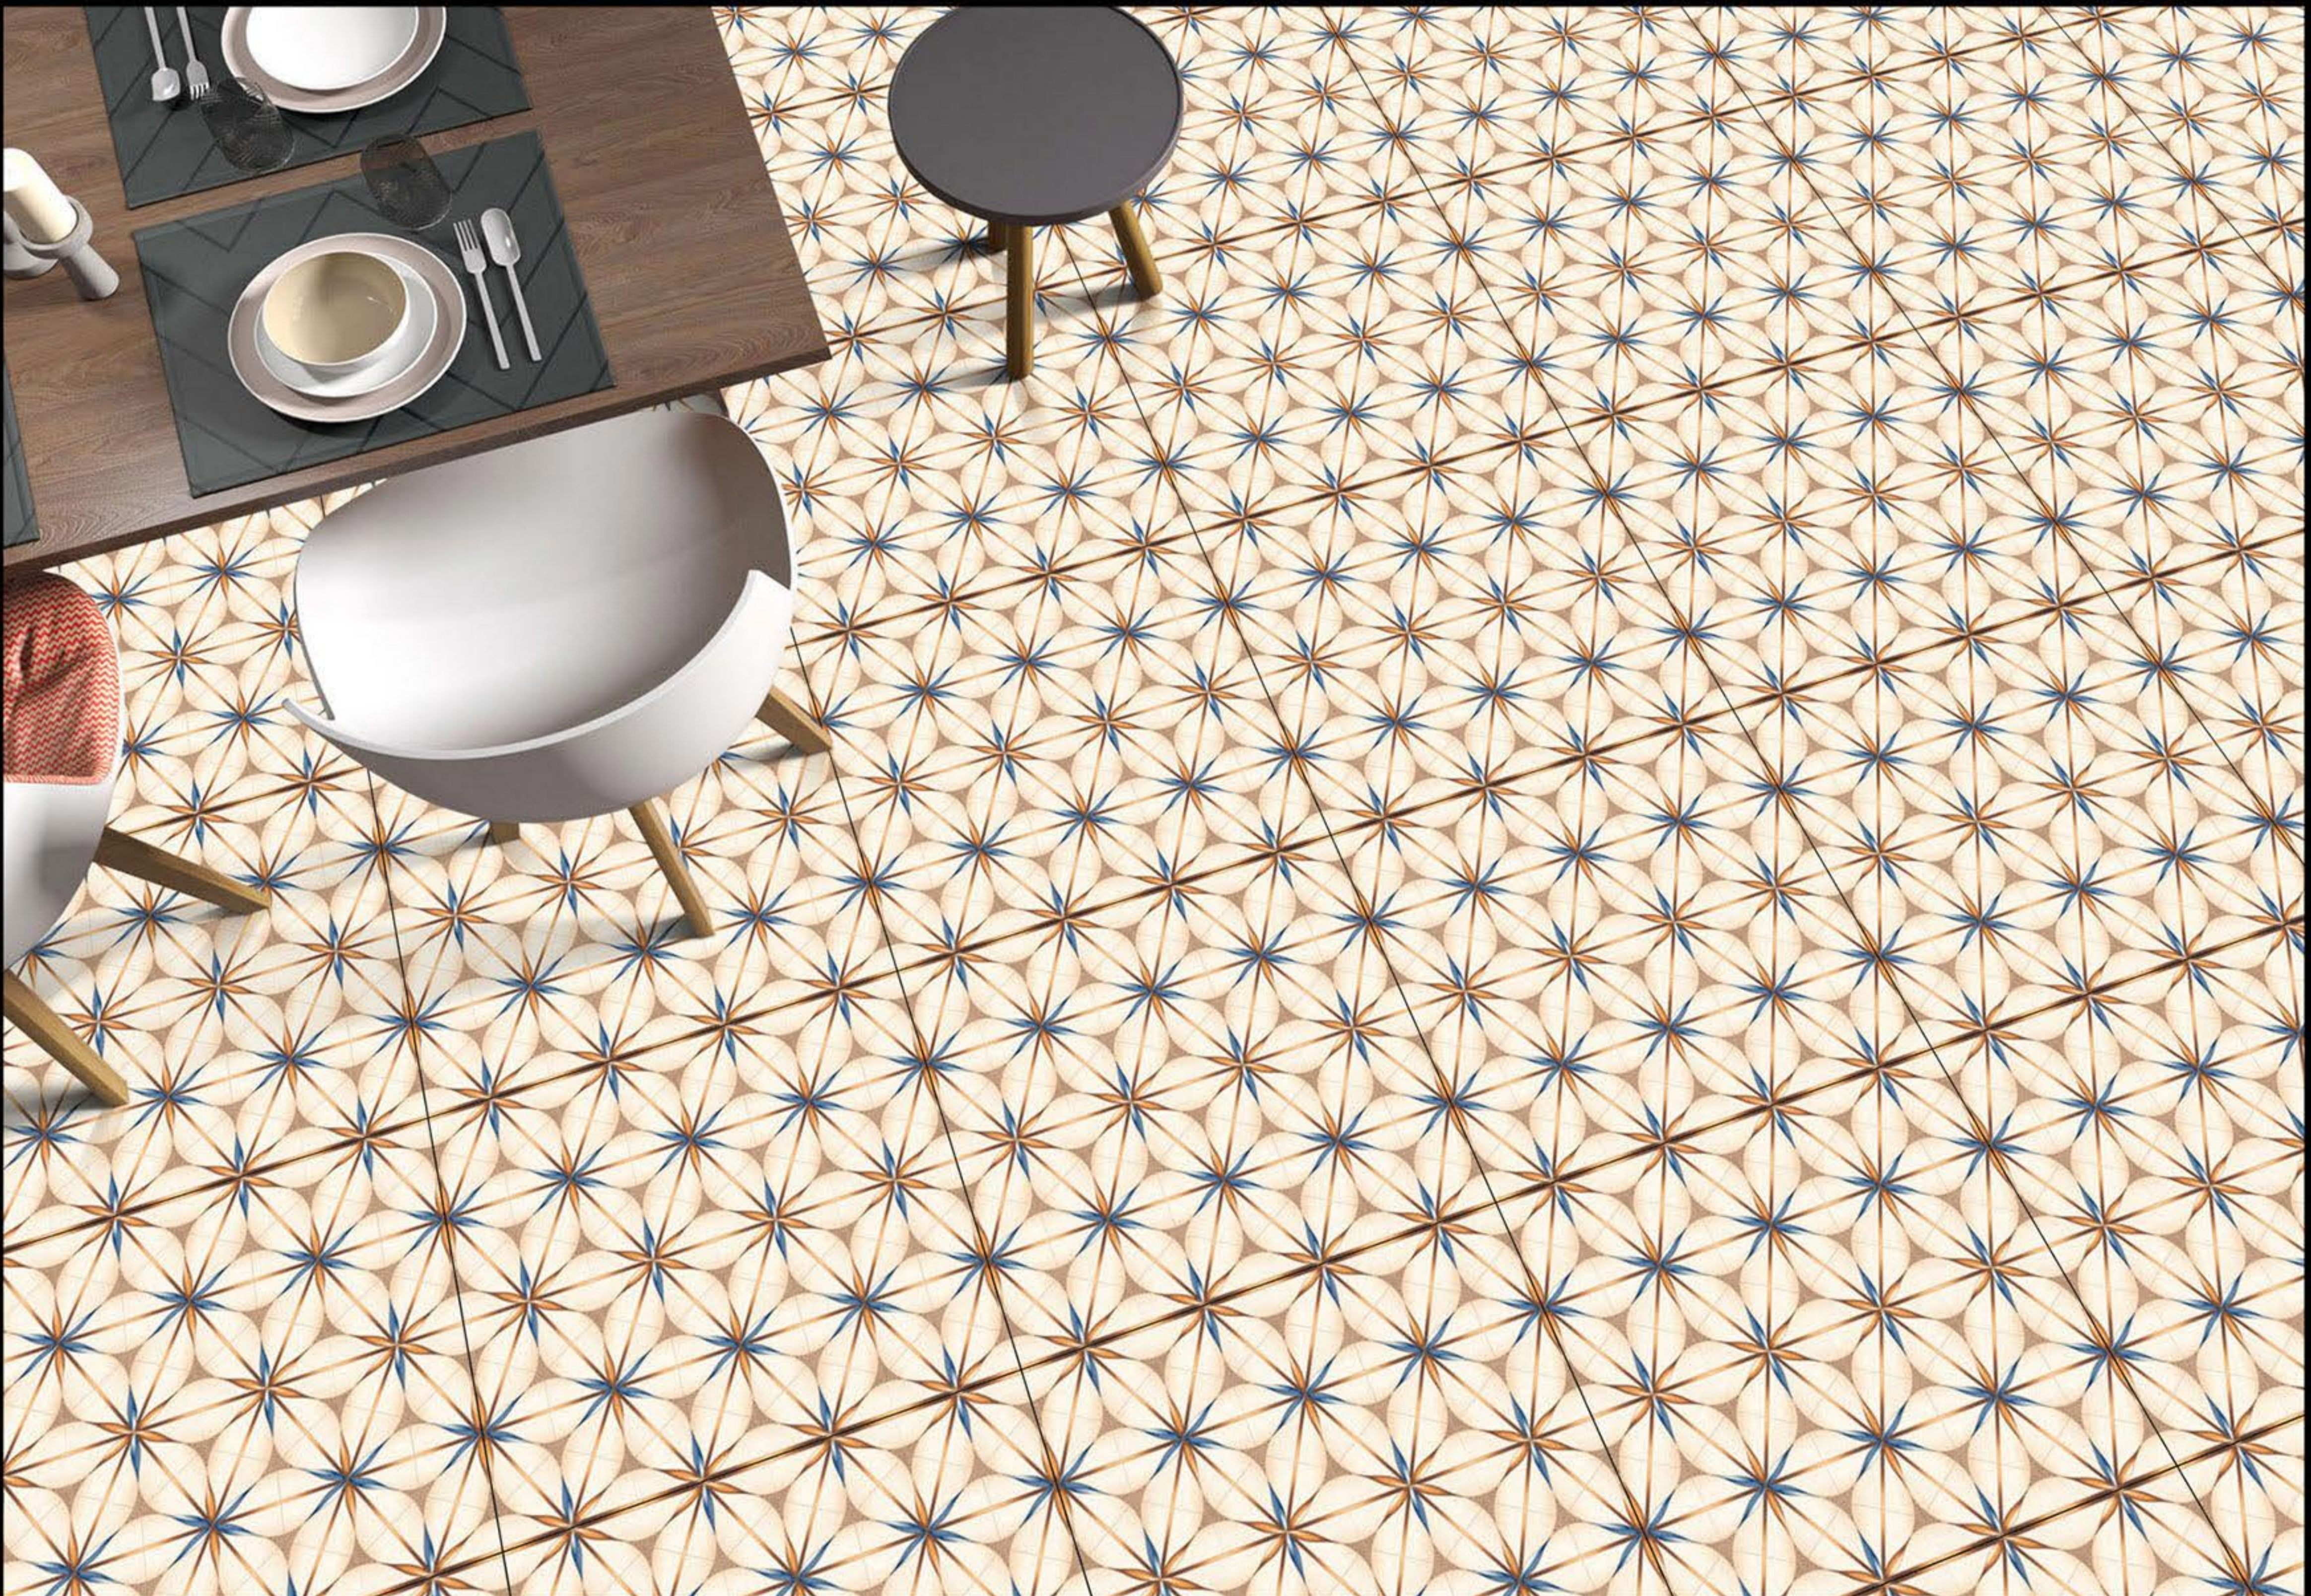

WHITE BODY
PORCELAIN TILE

8544

ModernCollection