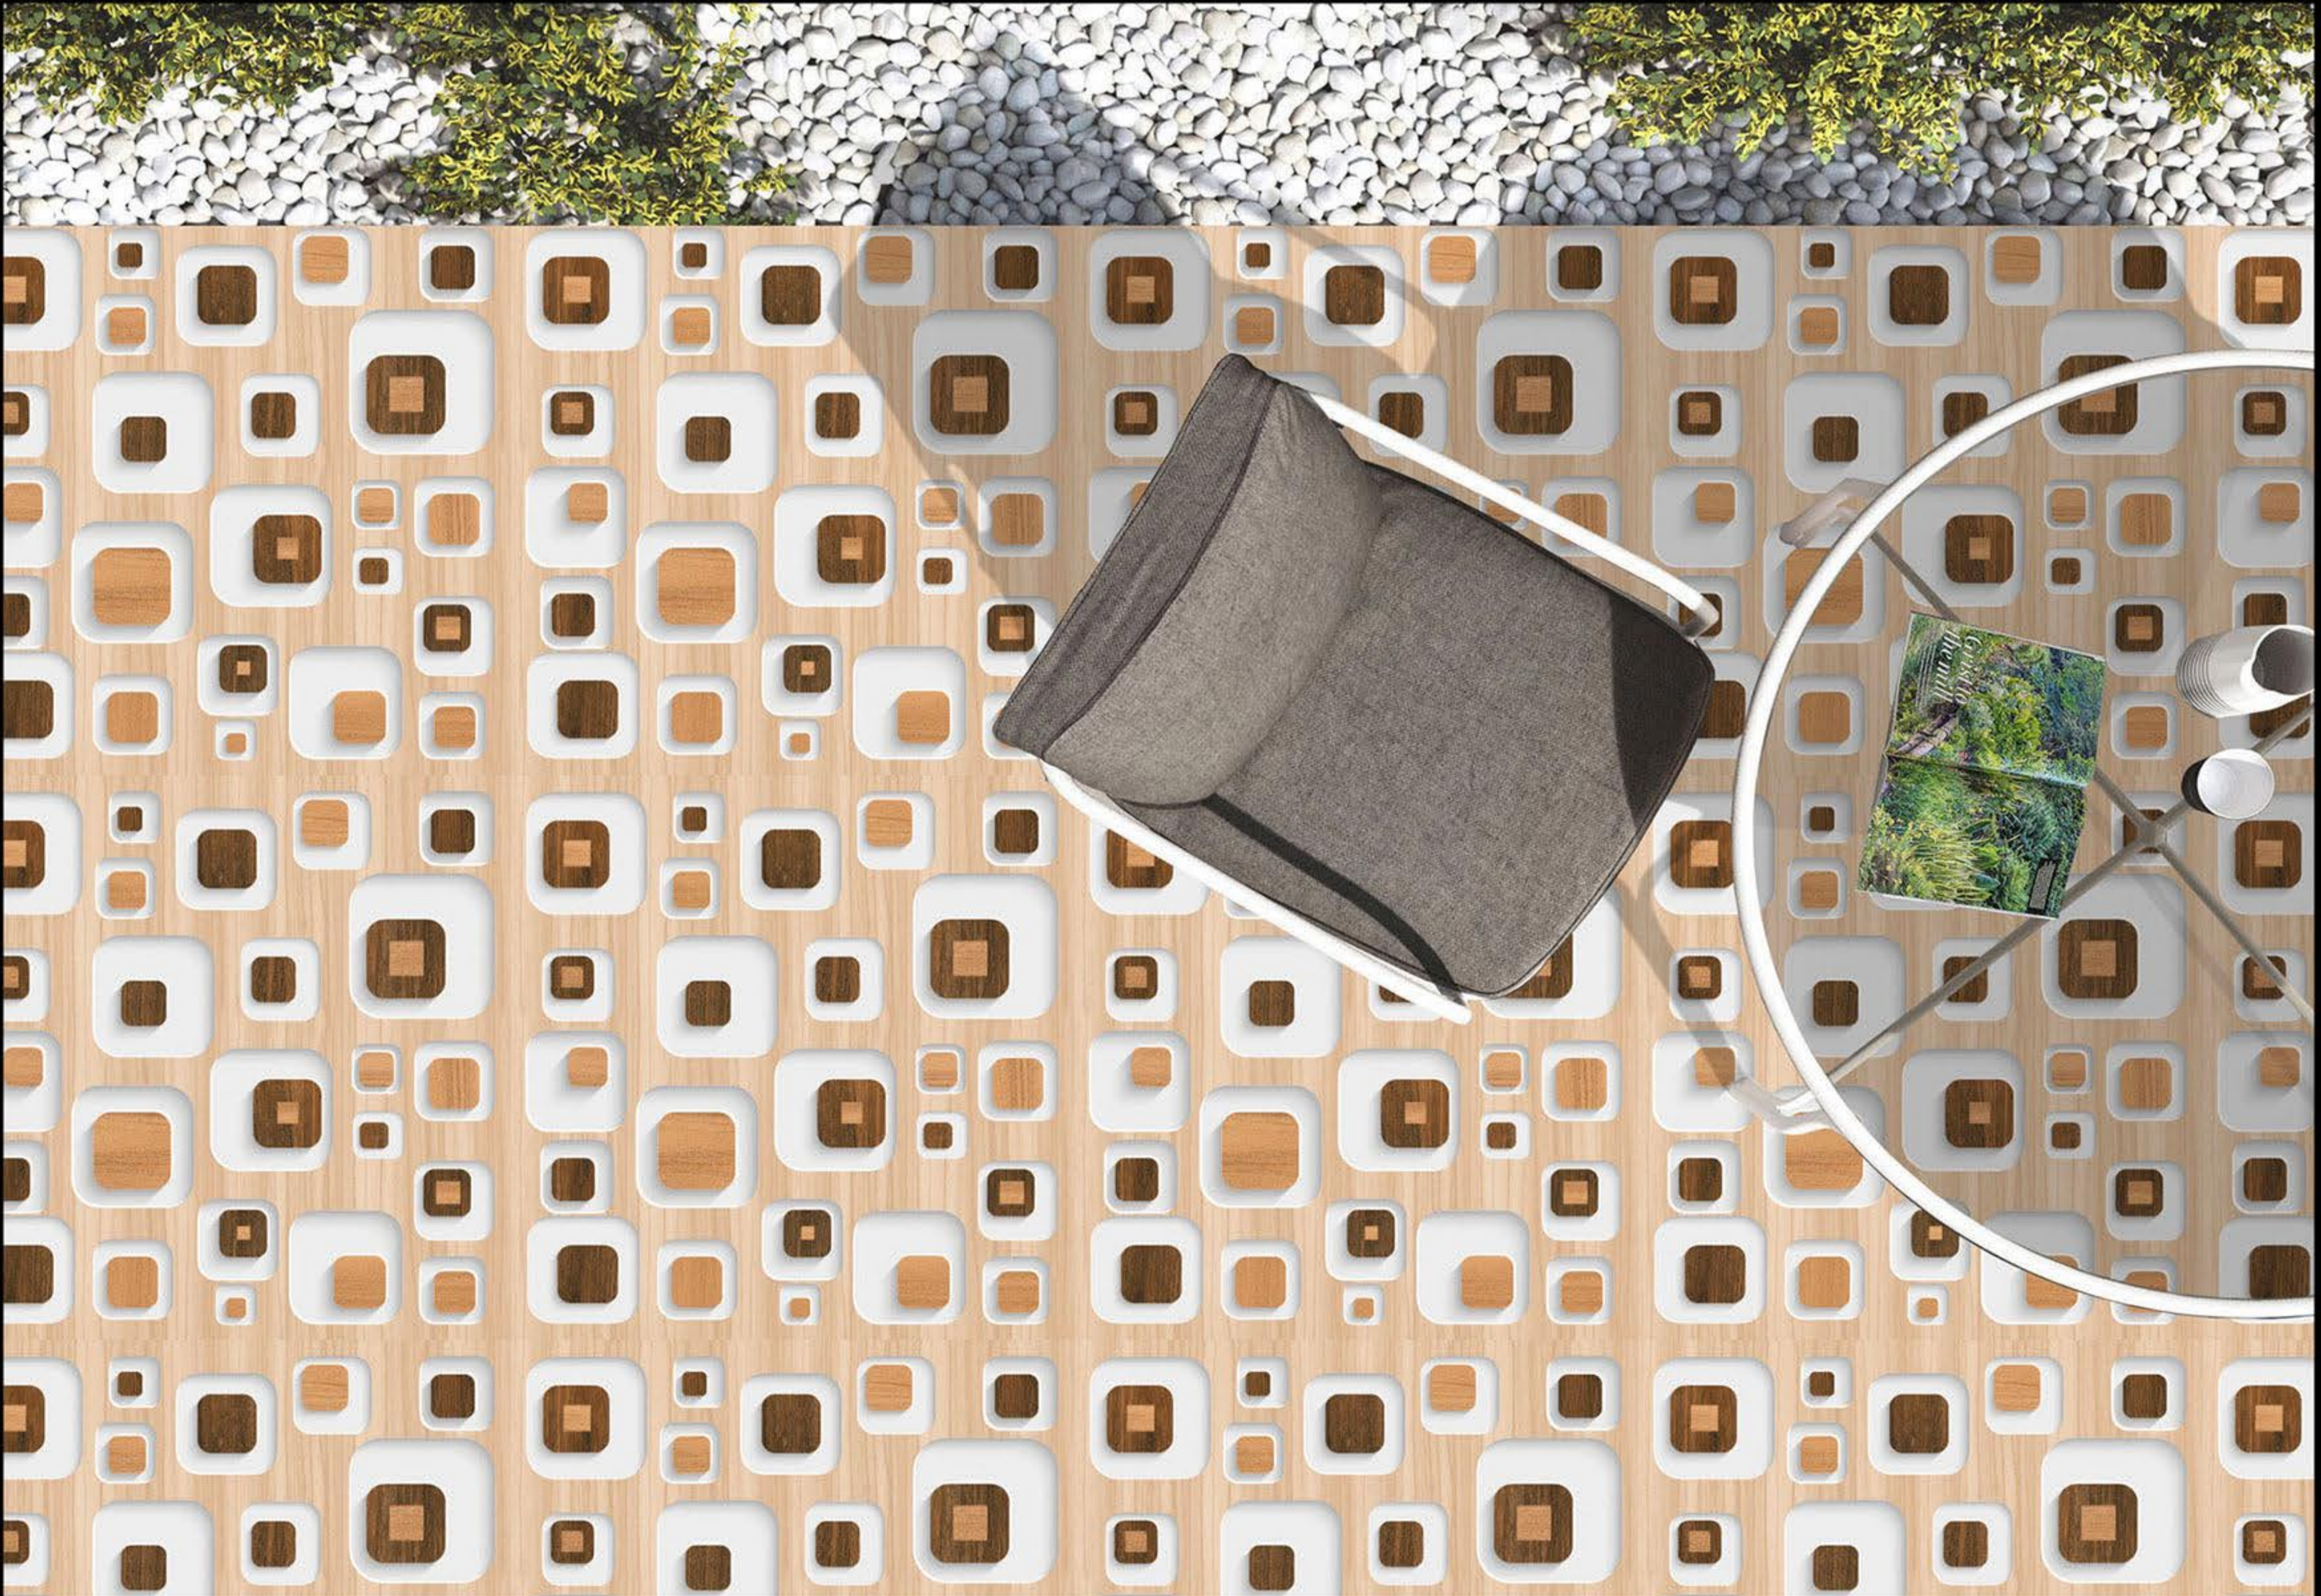

ModernCollection

Glossy Finish
3D Series

600X
600 mm

WHITE BODY
PORCELAIN TILE

8509

ModernCollection

Glossy Finish
3D *Series*

600X
600 mm