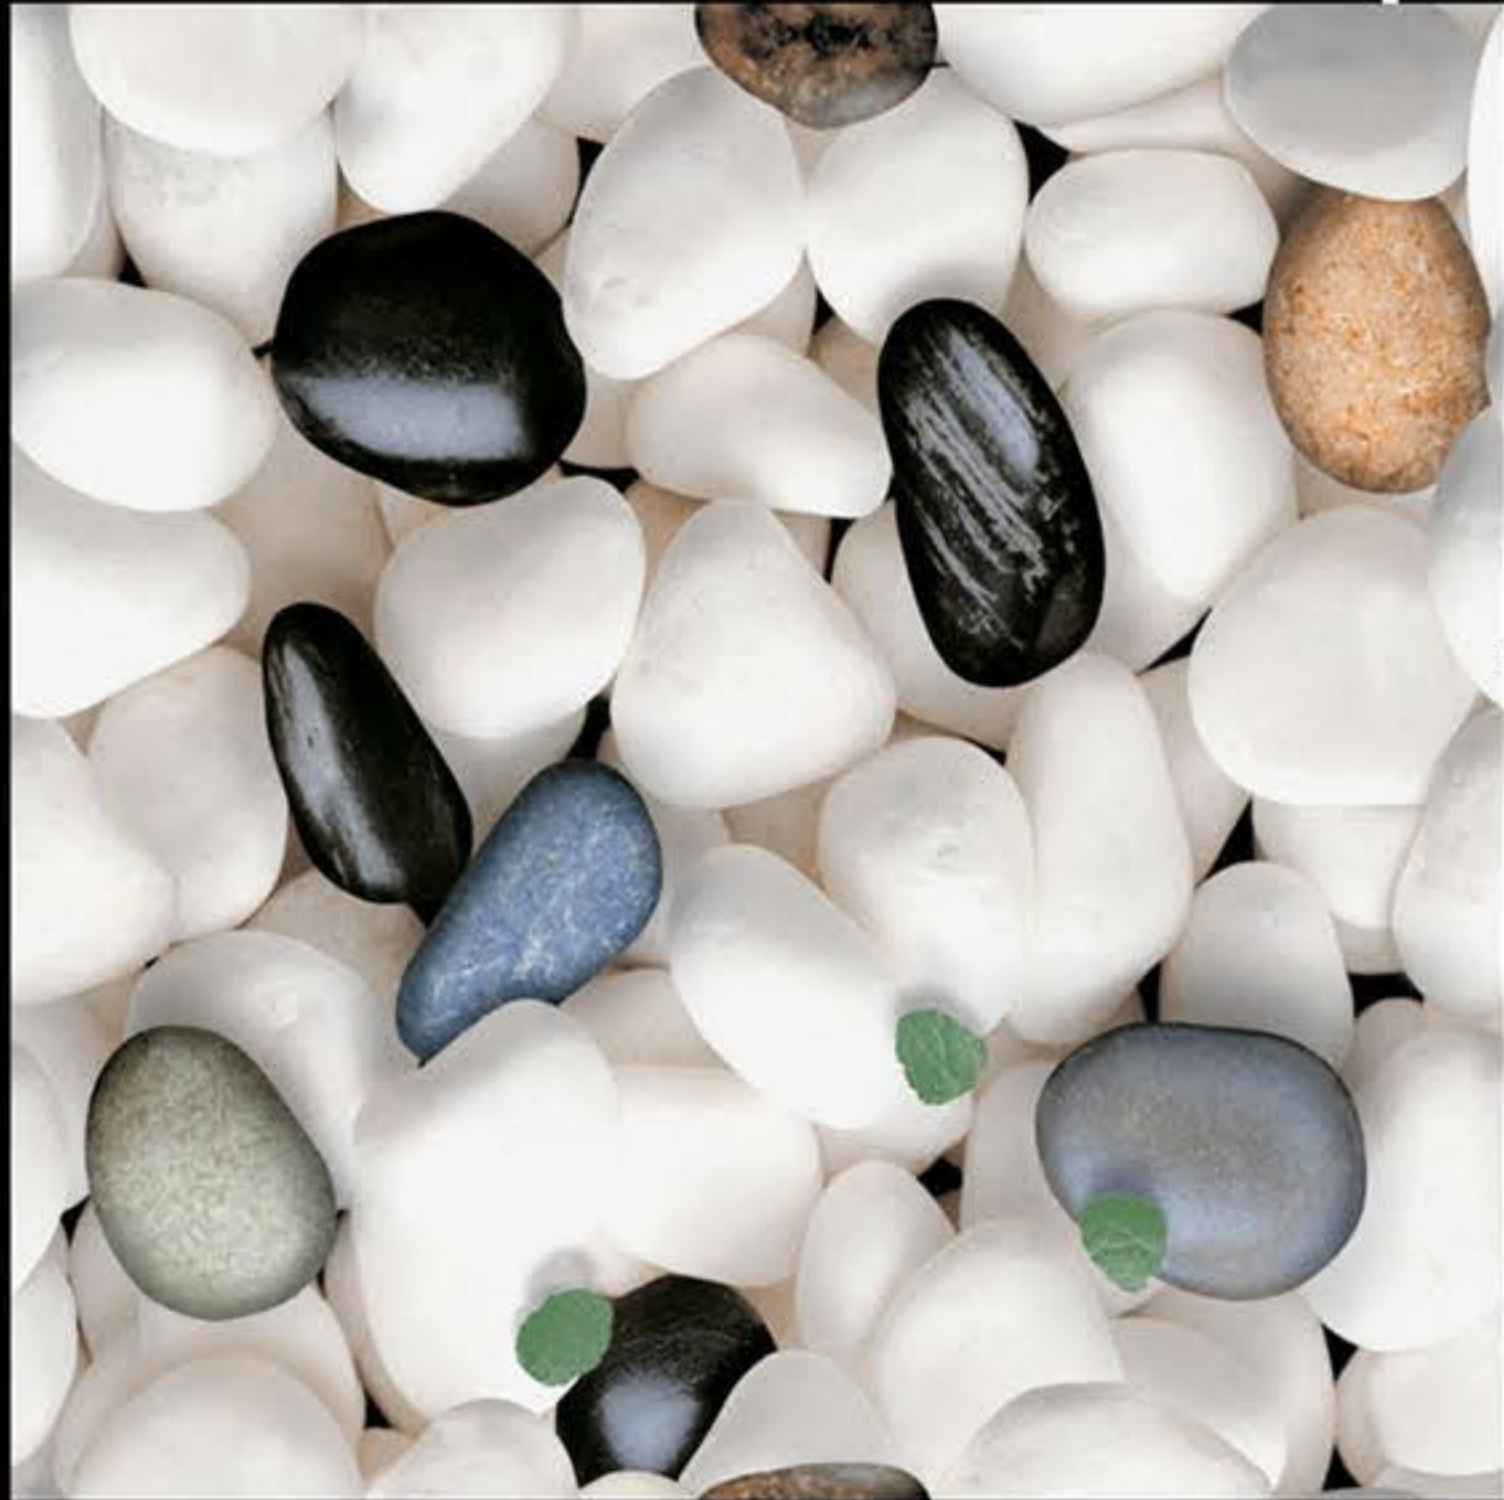

Glossy Finish
3D Series

600X
600 mm