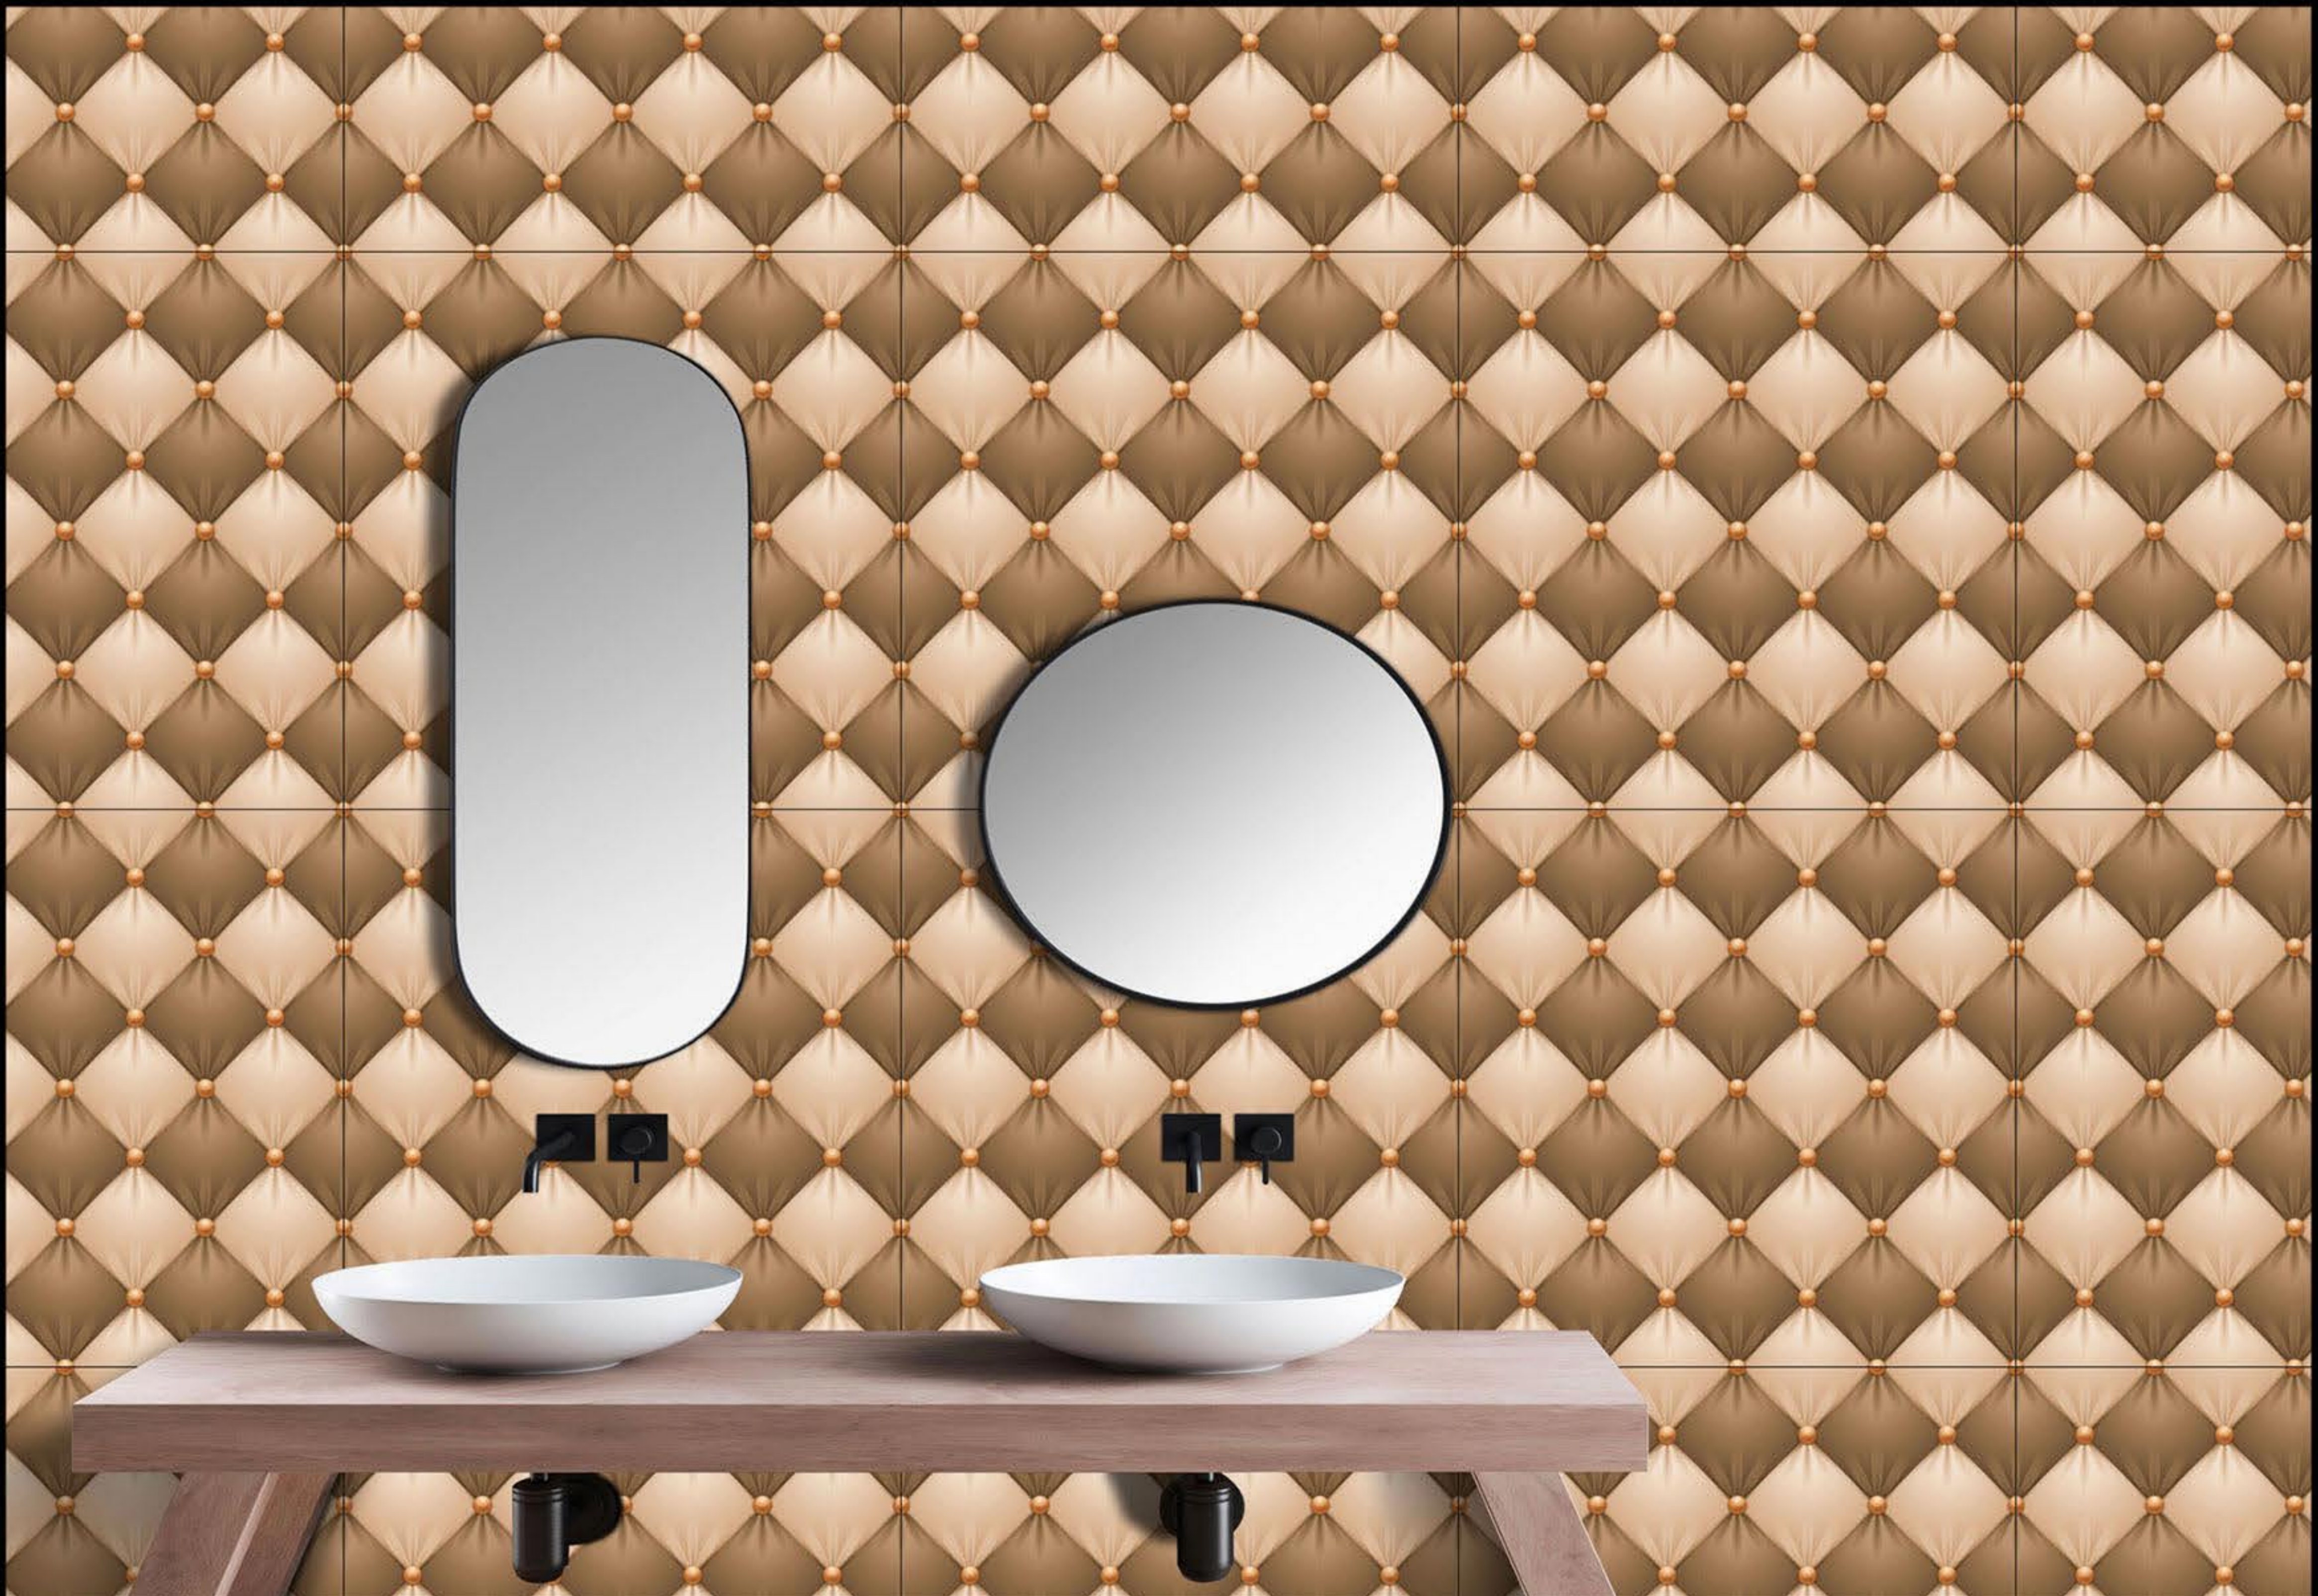

Glossy Finish
3D Series

600X
600 mm

WHITE BODY
PORCELAIN TILE

8524

ModernCollection

Glossy Finish
3D Series

600X
600 mm

WHITE BODY
PORCELAIN TILE