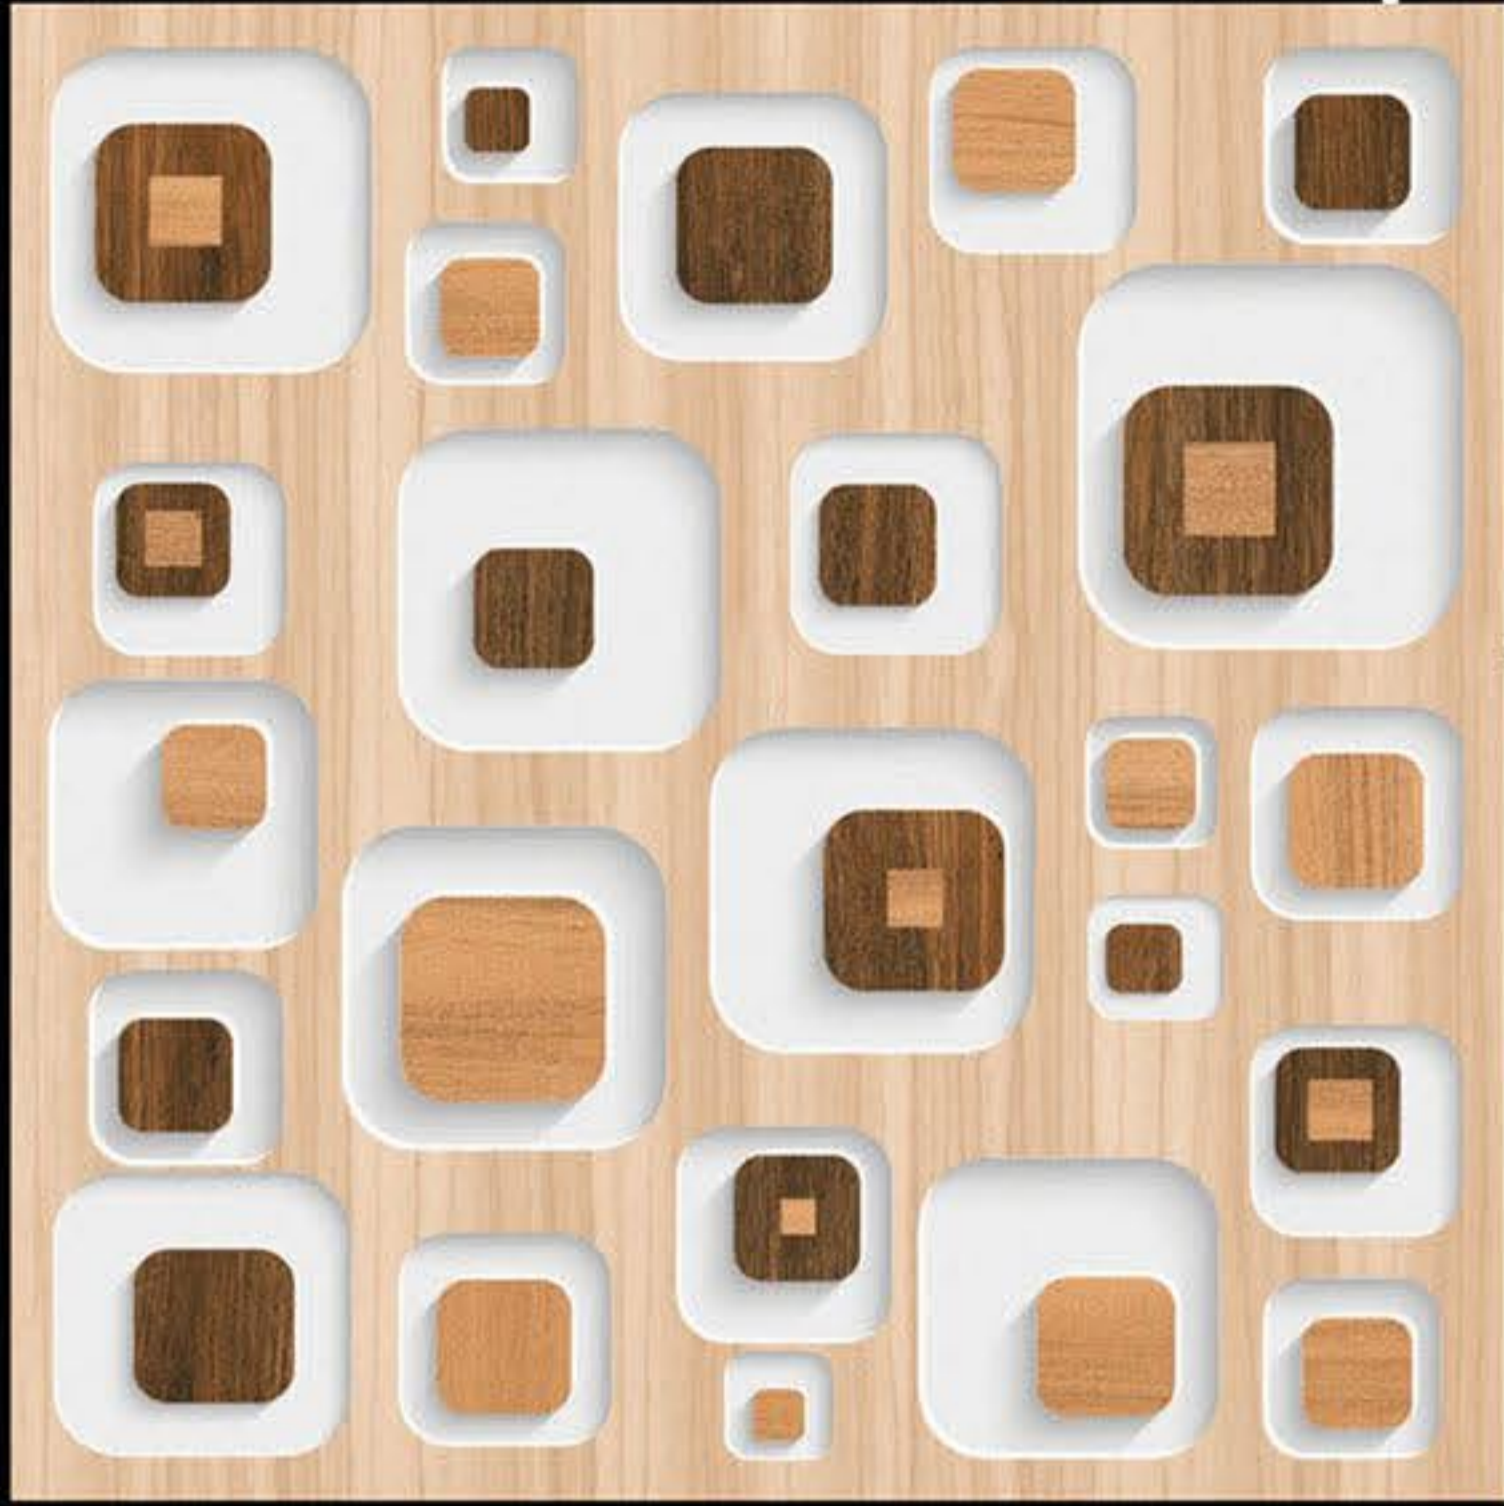

Glossy Finish
3D Series

600X
600 mm