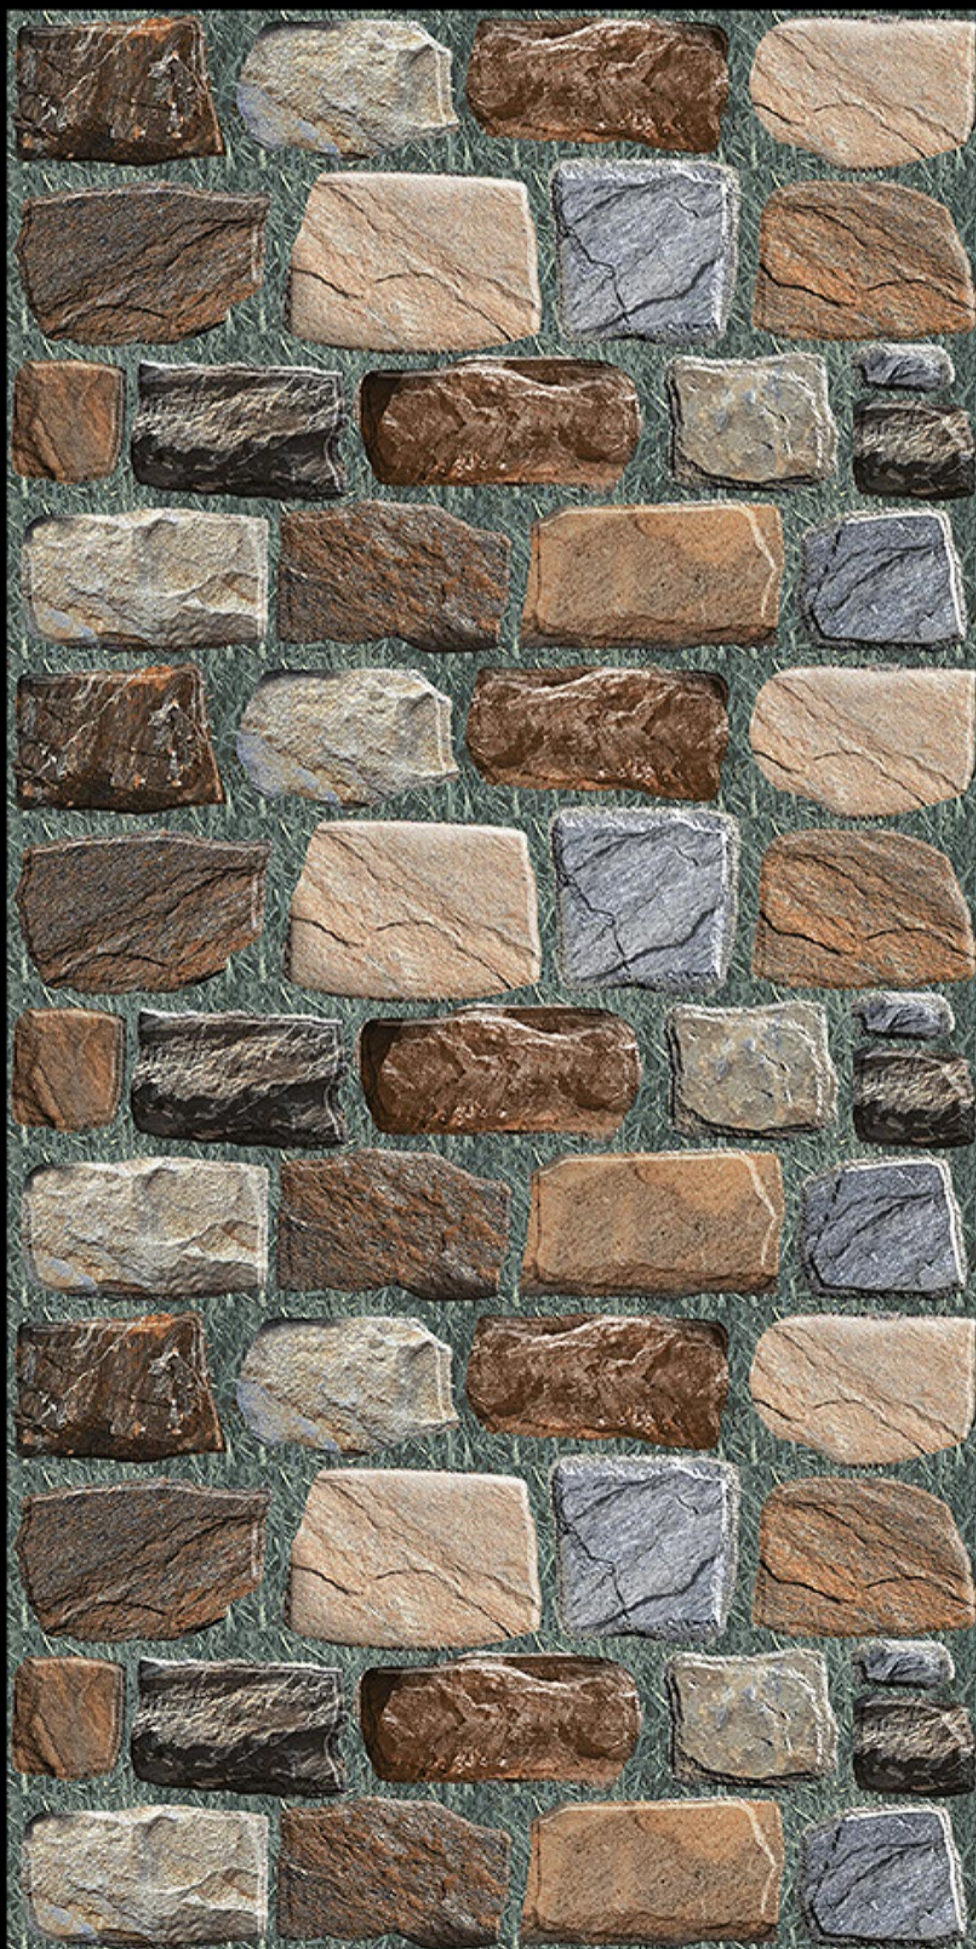

**300mm x 450 mm**

**Glossy Finish**

**GRD\_2**

**Vivera**  
TILES • SANITARY • BATH FITTINGS

**300mm x 450 mm**

**Glossy Finish**

**GRD\_3**

**vivera**  
TILES • SANITARY • BATH FITTINGS