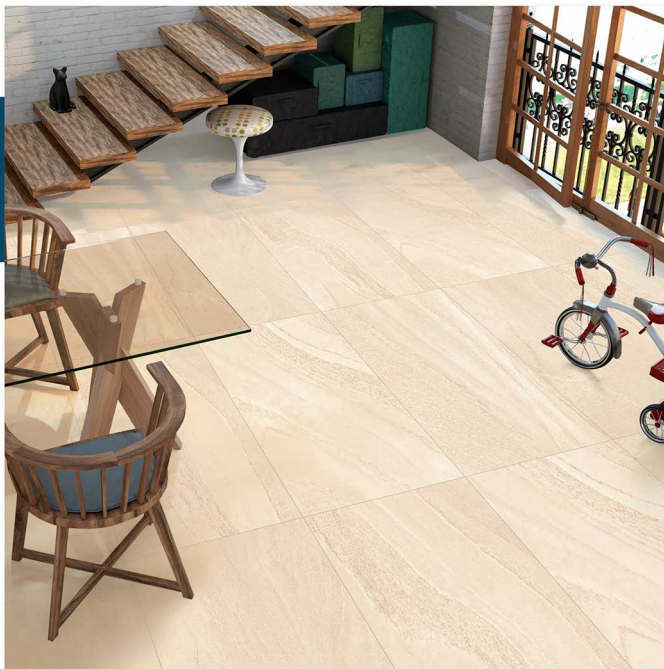

SPECTROLITE TORTILLA

600 X 1200 MM, RUSTIC,