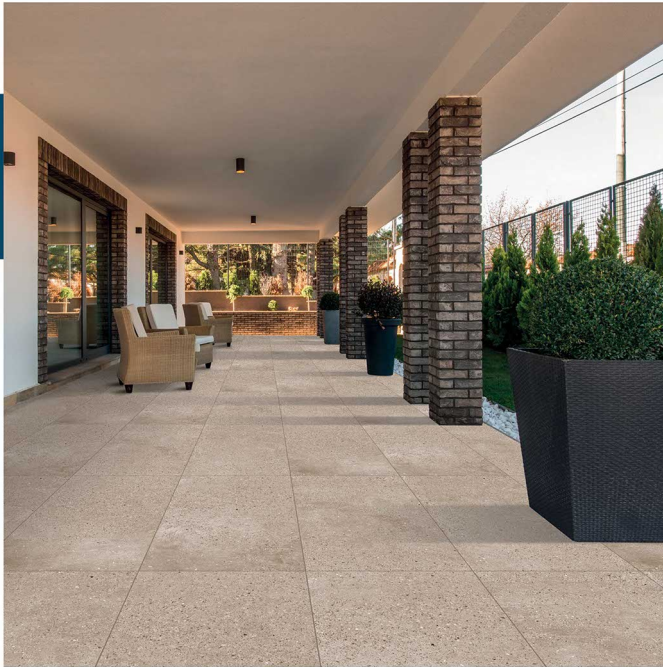

RARE NIBUS CHOCO

600 X 1200 MM, RUSTIC,