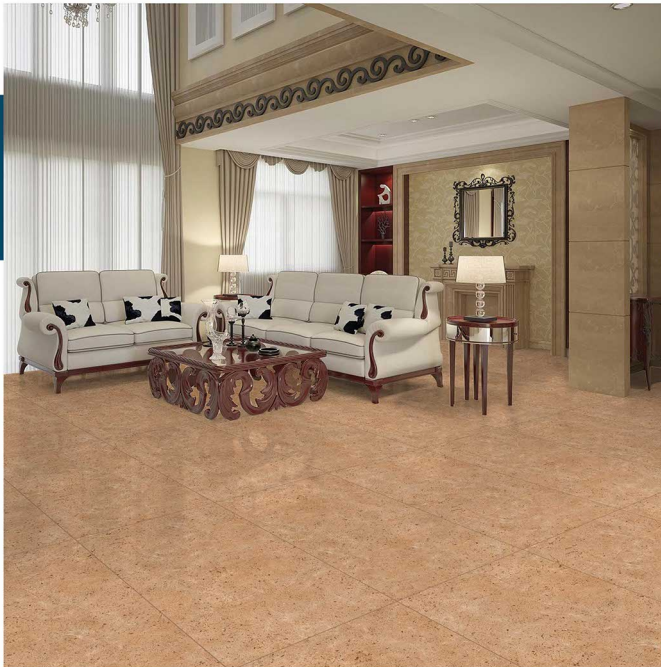

SANDY BROWN

600 X 1200 MM, RUSTIC,