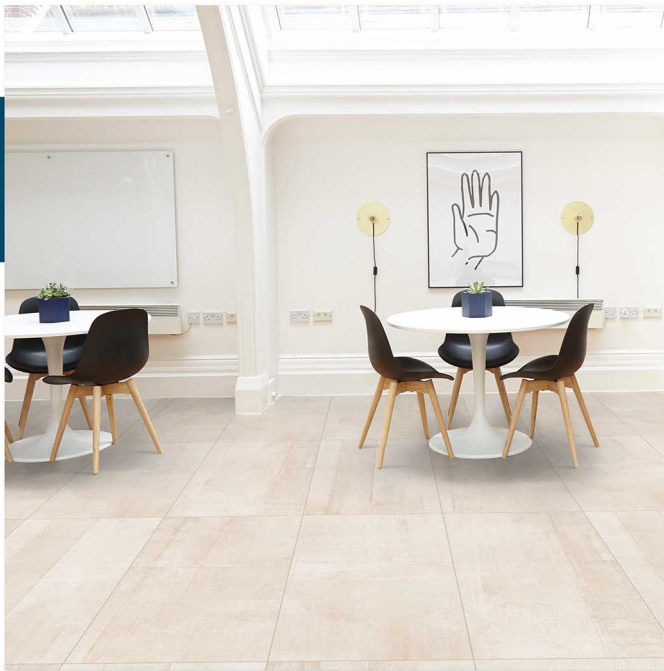

CAMELOT MINT

600 X 1200 MM, RUSTIC,

DESERT WOOD CHOCO

600 X 1200 MM, RUSTIC,

DESERT WOOD CREMA

600 X 1200 MM, RUSTIC,

ELITE CREMA

600 X 1200 MM, RUSTIC,