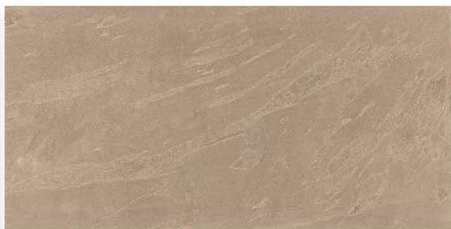

CAMELOT BROWN

600 X 1200 MM, RUSTIC,