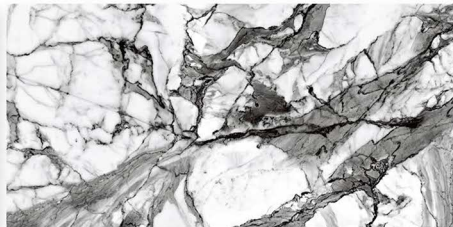

BLACK VENCY

600 X 1200 MM, HIGH GLOSS,