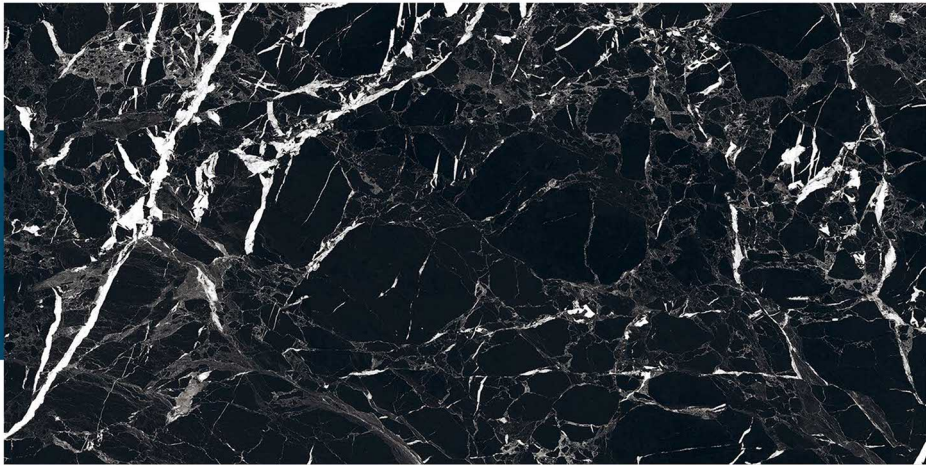

600 X 1200 MM , HIGH GLOSS ,

FUSION EMPERADOR

600 X 1200 MM, HIGH GLOSS,

GOLD MARROAN

600 X 1200 MM, HIGH GLOSS,

GOLDEN LEAF

600 X 1200 MM , HIGH GLOSS ,

GRIGIO CARNICO