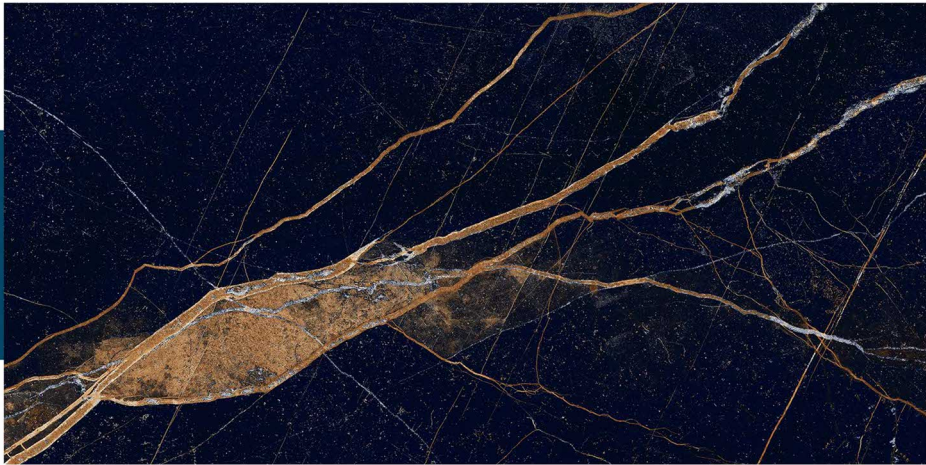

600 X 1200 MM , HIGH GLOSS ,

MOZECO BLACK

600 X 1200 MM, HIGH GLOSS,

NERO MARQUINA

600 X 1200 MM, HIGH GLOSS,

NOR BLACK

600 X 1200 MM, HIGH GLOSS,

NOR BLUE