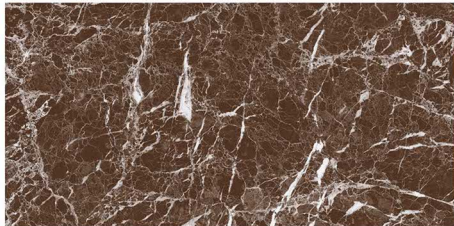

VEGA BROWN

600 X 1200 MM, HIGH GLOSS,