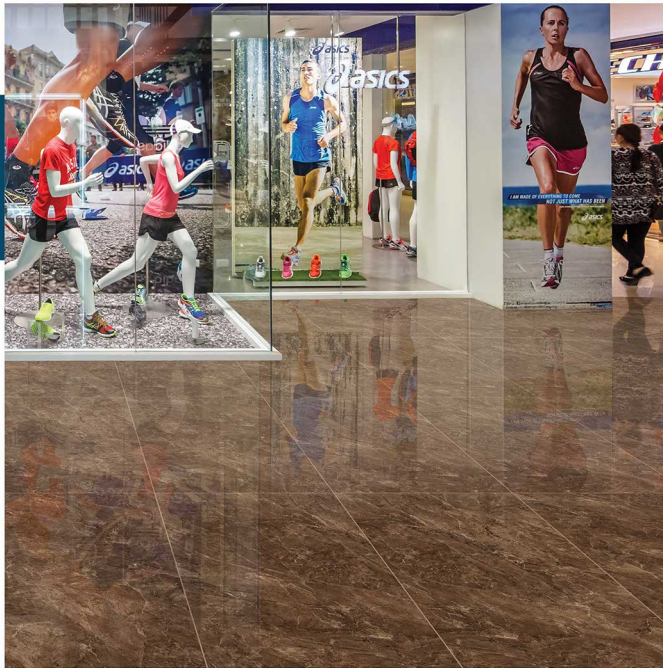

LIRICA CHOCO

600 X 1200 MM, HIGH GLOSS,