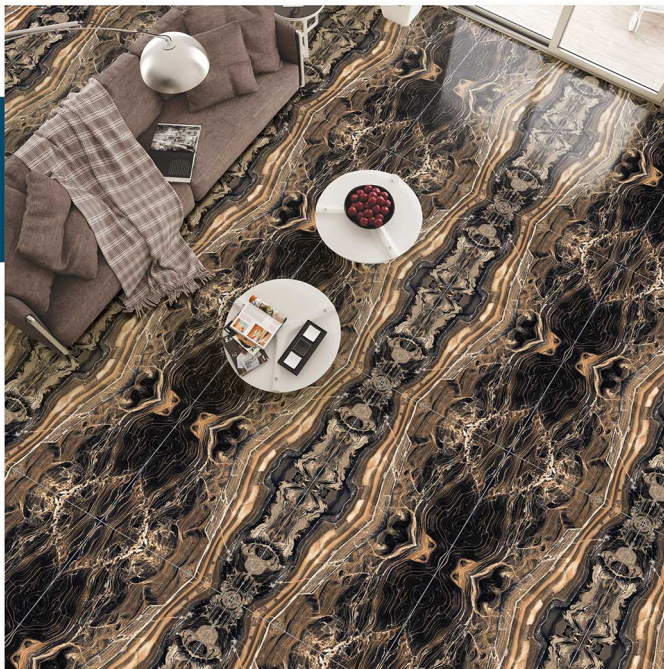

600 X 1200 MM, HIGH GLOSS,

UNIK BLUE

600 X 1200 MM, HIGH GLOSS,

VEGA BROWN

600 X 1200 MM, HIGH GLOSS,

WILLIAMS GOLD

600 X 1200 MM, HIGH GLOSS,

TECHNICAL SPECIFICATIONS