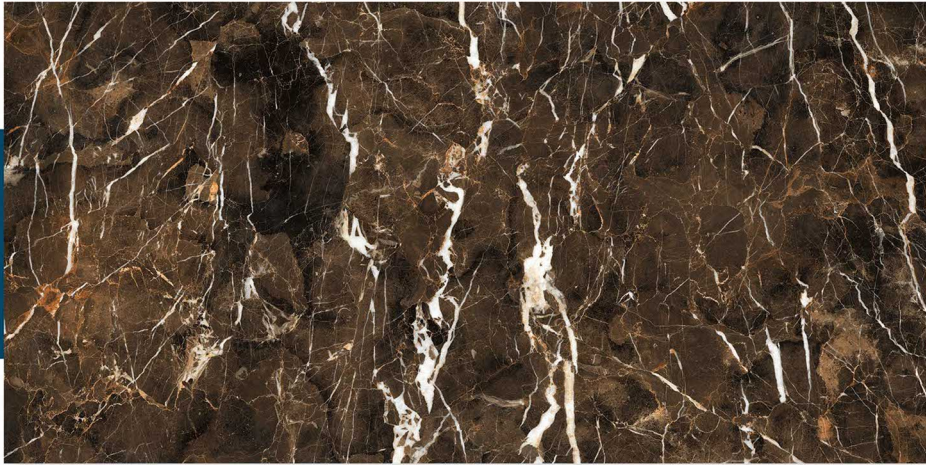

ANTIQUÉ BROWN

600 X 1200 MM, HIGH GLOSS,