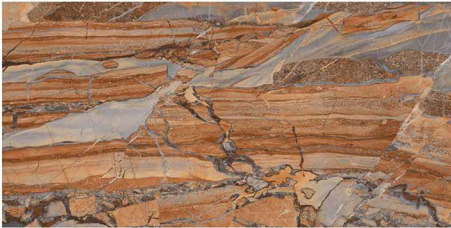

Vivera
TILES • SANITARY • BATH FITTINGS

BROWN WAVE

600 X 1200 MM , HIGH GLOSS ,