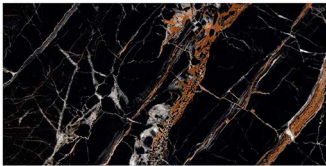

600 X 1200 MM, HIGH GLOSS,

ROCKSTONS BLUE

600 X 1200 MM, HIGH GLOSS,

vivera
TILES • SANITARY • BATH FITTINGS

ROCKSTONS NATURAL

600 X 1200 MM , HIGH GLOSS ,

ROMANO BLACK

600 X 1200 MM, HIGH GLOSS,