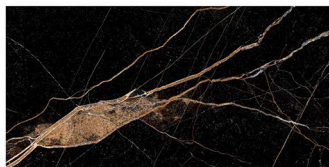

600 X 1200 MM , HIGH GLOSS ,

MOZECO BLACK

600 X 1200 MM, HIGH GLOSS,

NERO MARQUINA

600 X 1200 MM, HIGH GLOSS,

NOR BLACK

600 X 1200 MM, HIGH GLOSS,

NOR BLUE