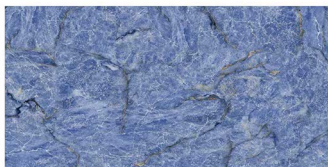

UNIK BLUE

600 X 1200 MM, HIGH GLOSS,