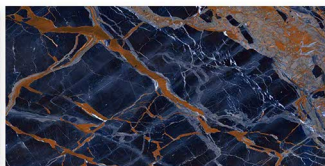

BLOSTER BLUE

600 X 1200 MM, HIGH GLOSS,

BLUE FLURRY

600 X 1200 MM , HIGH GLOSS ,

BLUE QUARTZ

600 X 1200 MM, HIGH GLOSS,

BLUE SILK

600 X 1200 MM, HIGH GLOSS,