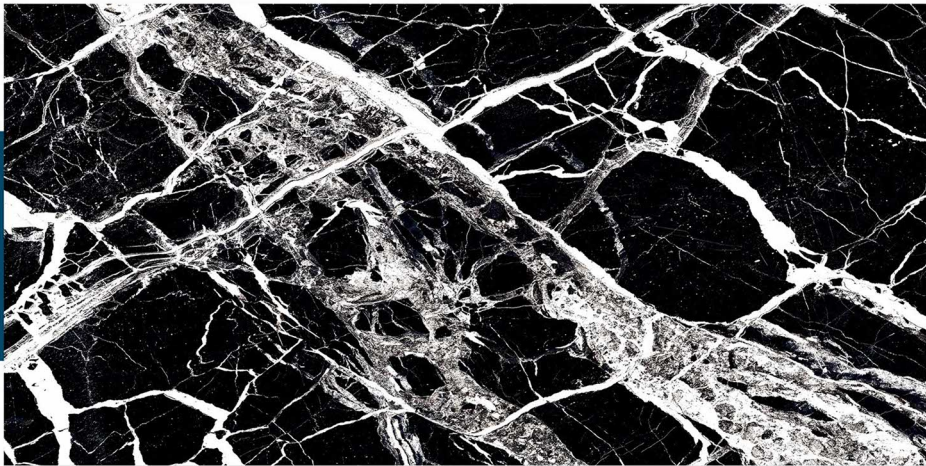

Vivera
TILES • SANITARY • BATH FITTINGS

BLOSTER BLACK

600 X 1200 MM, HIGH GLOSS,