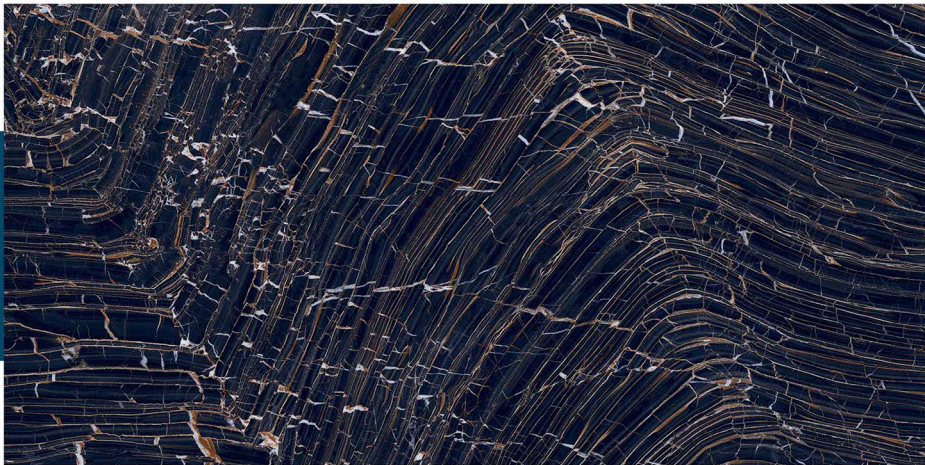

BARCELONA BLUE

600 X 1200 MM, HIGH GLOSS,