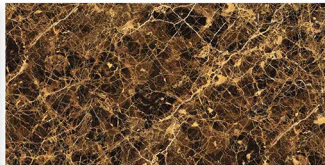

FUSION EMPERADOR

600 X 1200 MM, HIGH GLOSS,