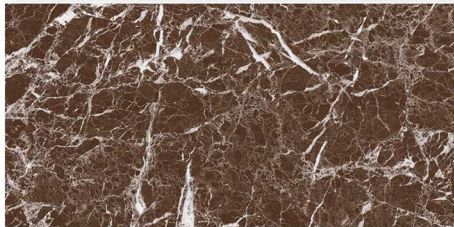

VEGA BROWN

600 X 1200 MM, HIGH GLOSS,