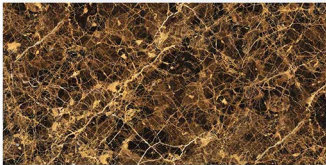

FUSION EMPERADOR

600 X 1200 MM, HIGH GLOSS,