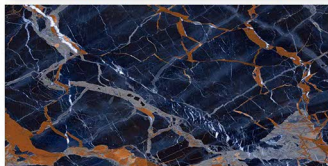

BLOSTER BLUE

600 X 1200 MM, HIGH GLOSS,

BLUE FLURRY

600 X 1200 MM , HIGH GLOSS ,

BLUE QUARTZ

600 X 1200 MM, HIGH GLOSS,

BLUE SILK

600 X 1200 MM, HIGH GLOSS,