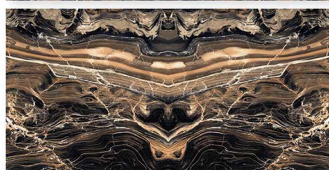

600 X 1200 MM, HIGH GLOSS,

UNIK BLUE

600 X 1200 MM, HIGH GLOSS,

VEGA BROWN

600 X 1200 MM, HIGH GLOSS,

WILLIAMS GOLD

600 X 1200 MM, HIGH GLOSS,

TECHNICAL SPECIFICATIONS