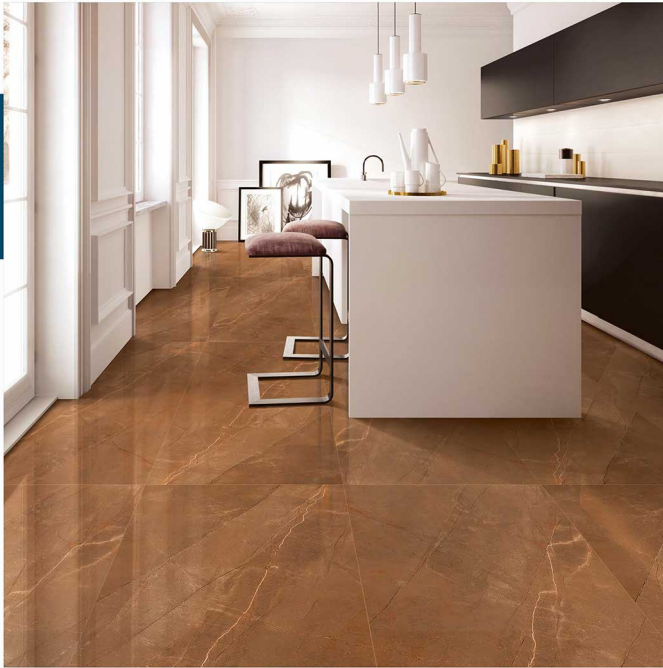

ROSETONE

600 X 1200 MM, HIGH GLOSS,

Vivera
TILES • SANITARY • BATH FITTINGS

ROYAL ARMANI VERDE

600 X 1200 MM , HIGH GLOSS ,

ROYAL ARMANI BROWN

600 X 1200 MM , HIGH GLOSS ,

ROZA GOLD