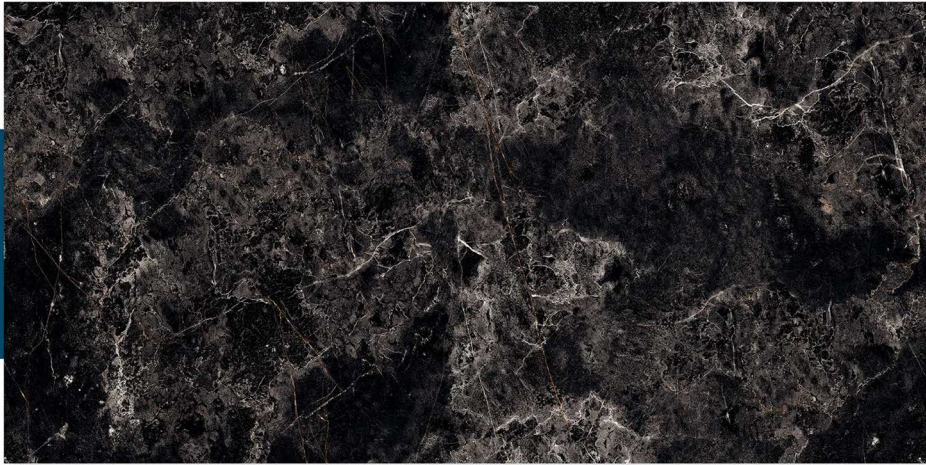

600 X 1200 MM , HIGH GLOSS ,

EMPERADOR GRESS

600 X 1200 MM, HIGH GLOSS,

FLORIDA GRIS

600 X 1200 MM, HIGH GLOSS,

FRENCH BROWN

600 X 1200 MM, HIGH GLOSS,

FRENCH BLACK