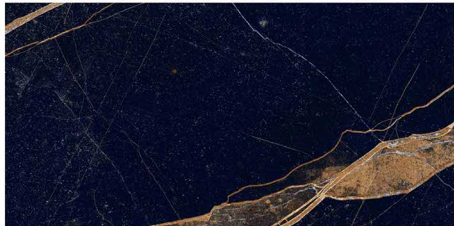

600 X 1200 MM , HIGH GLOSS ,

MOZECO BLACK

600 X 1200 MM, HIGH GLOSS,

NERO MARQUINA

600 X 1200 MM, HIGH GLOSS,

NOR BLACK

600 X 1200 MM, HIGH GLOSS,

NOR BLUE