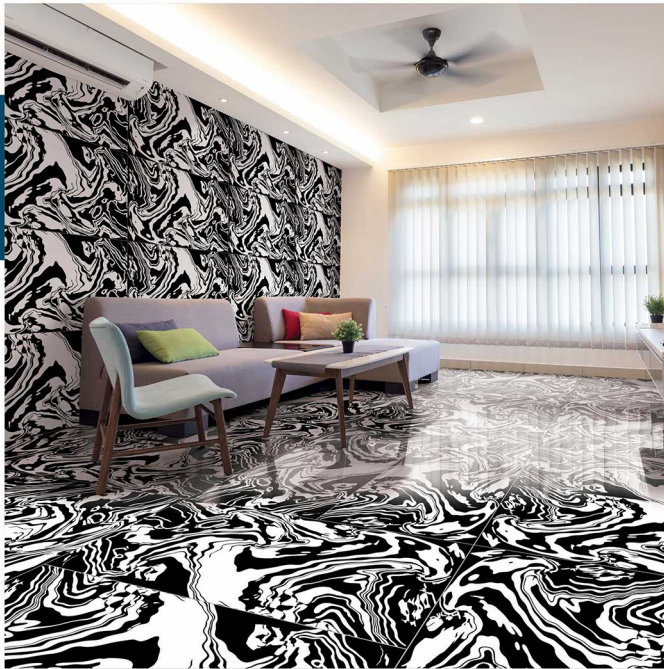

ORIENT BLACK

600 X 1200 MM, HIGH GLOSS,