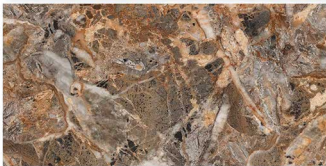

STONELA

600 X 1200 MM, HIGH GLOSS,