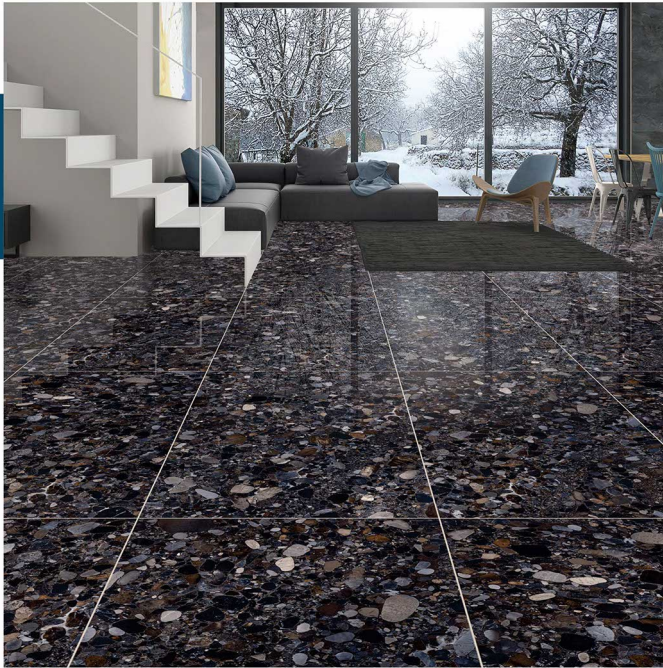

ROCKSTONS BLUE

600 X 1200 MM, HIGH GLOSS,