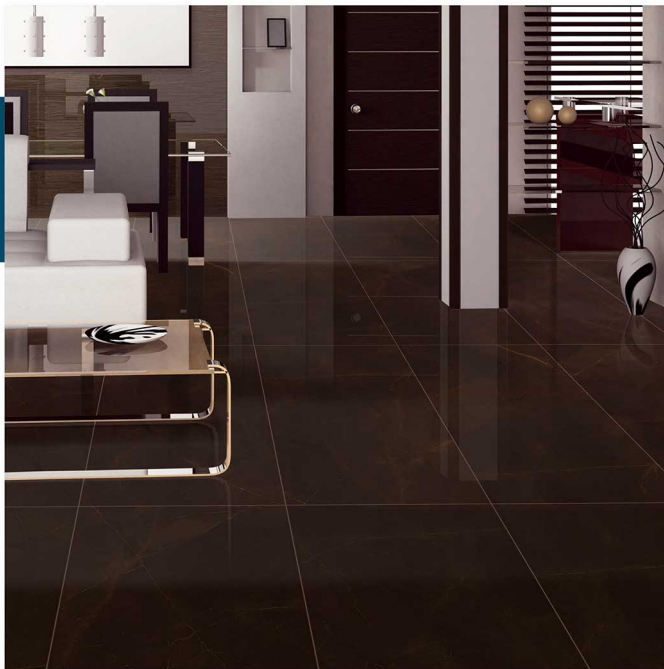

BERN ARMANI VERDE

600 X 1200 MM, HIGH GLOSS,