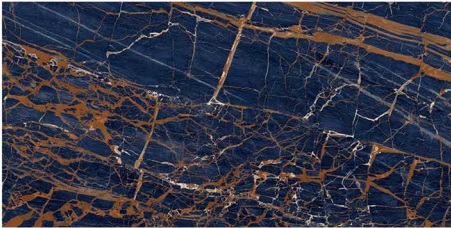

ABSORPTION RESISTANCE
RESISTENCIA A LA ABSORCION

EASY TO CLEAN
FACIL LIMPIEZA

EASY TO INSTALL
FACIL COLOCACION

ECOLOGICAL
ECOLOGICO

Exterior Building Facades

**an
impeccable
marble look
& feeling**

Formats

ANTIQUÉ BROWN

600 X 1200 MM, HIGH GLOSS,

ANTOLIA BLUE

600 X 1200 MM , HIGH GLOSS ,

ANTOLIA BURLY

600 X 1200 MM, HIGH GLOSS,

ARCAN BROWN

600 X 1200 MM, HIGH GLOSS,

ASIE FULL LAP