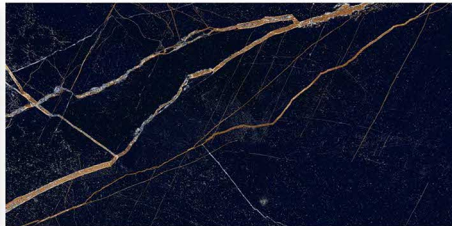

600 X 1200 MM , HIGH GLOSS ,

MOZECO BLACK

600 X 1200 MM, HIGH GLOSS,

NERO MARQUINA

600 X 1200 MM, HIGH GLOSS,

NOR BLACK

600 X 1200 MM, HIGH GLOSS,

NOR BLUE