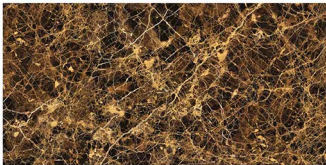

FUSION EMPERADOR

600 X 1200 MM, HIGH GLOSS,