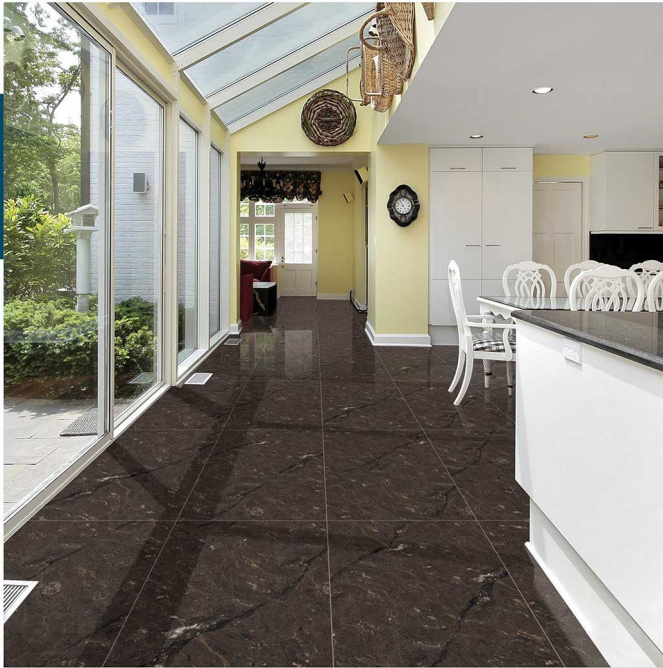

600 X 1200 MM, HIGH GLOSS,

ANTOLIA BLUE

600 X 1200 MM , HIGH GLOSS ,

ANTOLIA BURLY

600 X 1200 MM, HIGH GLOSS,

ARCAN BROWN

600 X 1200 MM, HIGH GLOSS,

ASIE FULL LAP