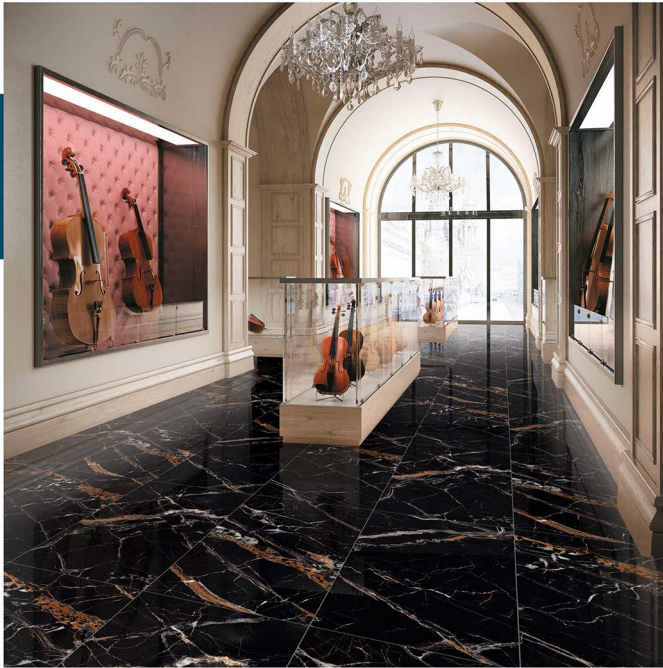

600 X 1200 MM, HIGH GLOSS,

ROCKSTONS BLUE

600 X 1200 MM, HIGH GLOSS,

vivera
TILES • SANITARY • BATH FITTINGS

ROCKSTONS NATURAL

600 X 1200 MM , HIGH GLOSS ,

ROMANO BLACK

600 X 1200 MM, HIGH GLOSS,

ROSETONE

600 X 1200 MM, HIGH GLOSS,

Vivera
TILES • SANITARY • BATH FITTINGS

ROYAL ARMANI VERDE

600 X 1200 MM , HIGH GLOSS ,

ROYAL ARMANI BROWN

600 X 1200 MM , HIGH GLOSS ,

ROZA GOLD