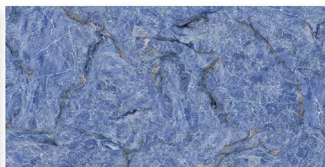

UNIK BLUE

600 X 1200 MM, HIGH GLOSS,