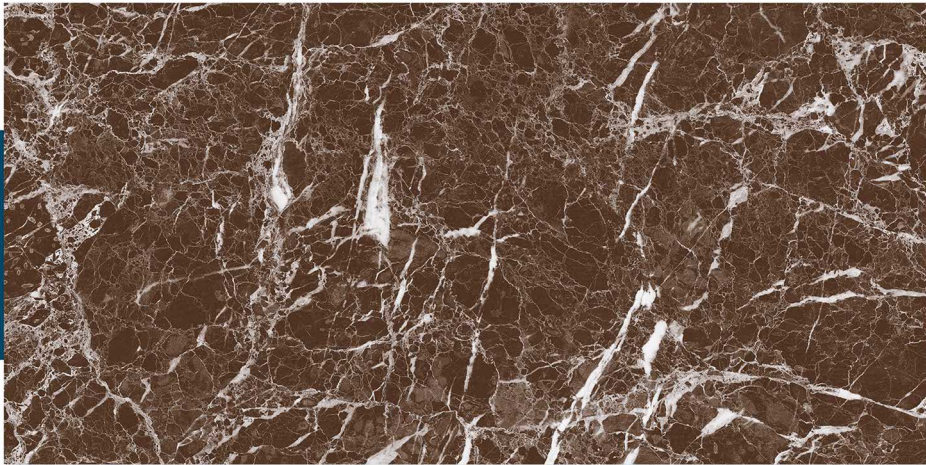

VEGA BROWN

600 X 1200 MM, HIGH GLOSS,