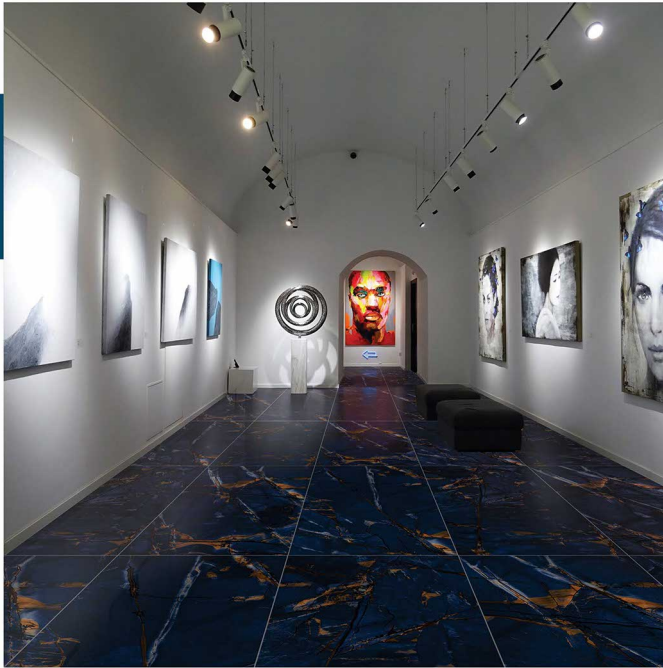

600 X 1200 MM, HIGH GLOSS,

MELITA BLACK

600 X 1200 MM, HIGH GLOSS,

MELITA BLUE

600 X 1200 MM , HIGH GLOSS ,

MEXICAN BLUE

600 X 1200 MM , HIGH GLOSS ,

MEXICAN GOLD