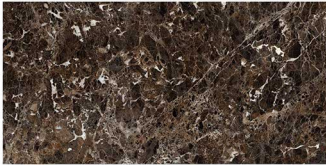

EMPERADOR BRONZE

600 X 1200 MM , HIGH GLOSS ,